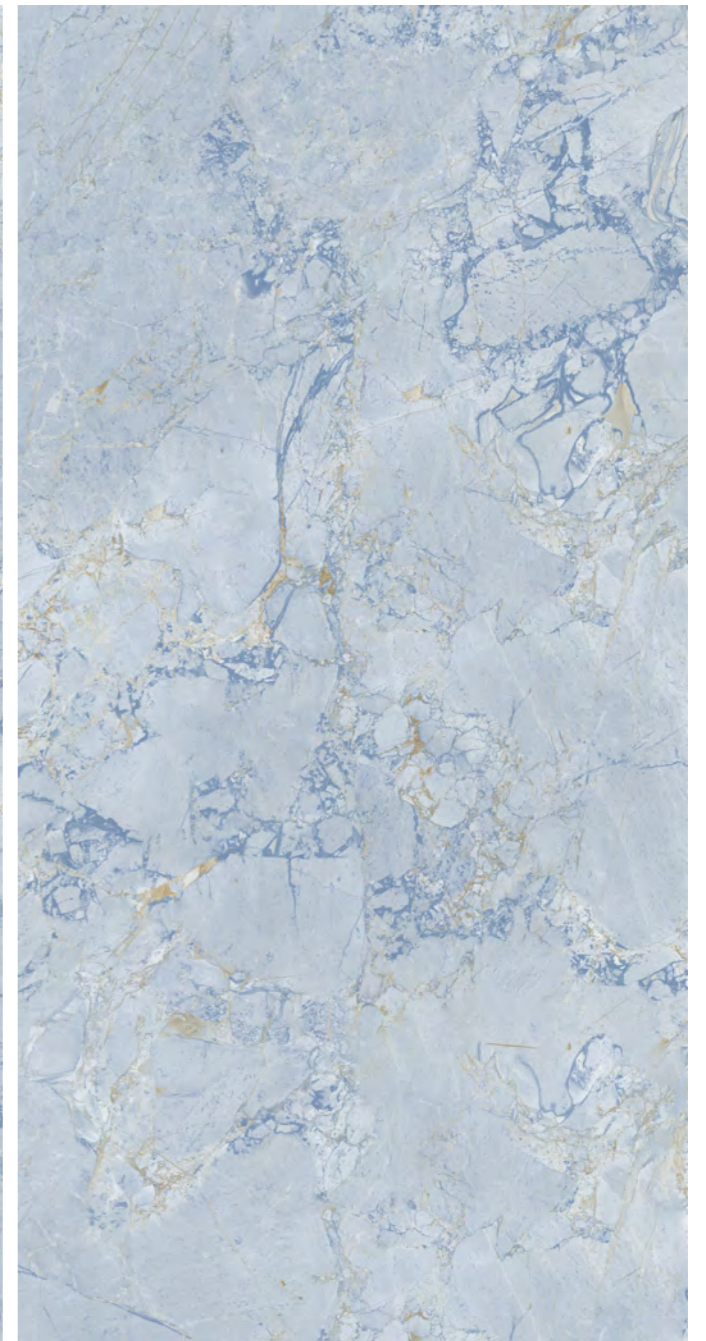

*Infinite
Possibilities*

ADMIRAL BLUE

ADMIRAL BLUE

Size:
800x1600mm

Finish:
Glossy

Thickness:
9mm

Random:
04

MUSEAUM