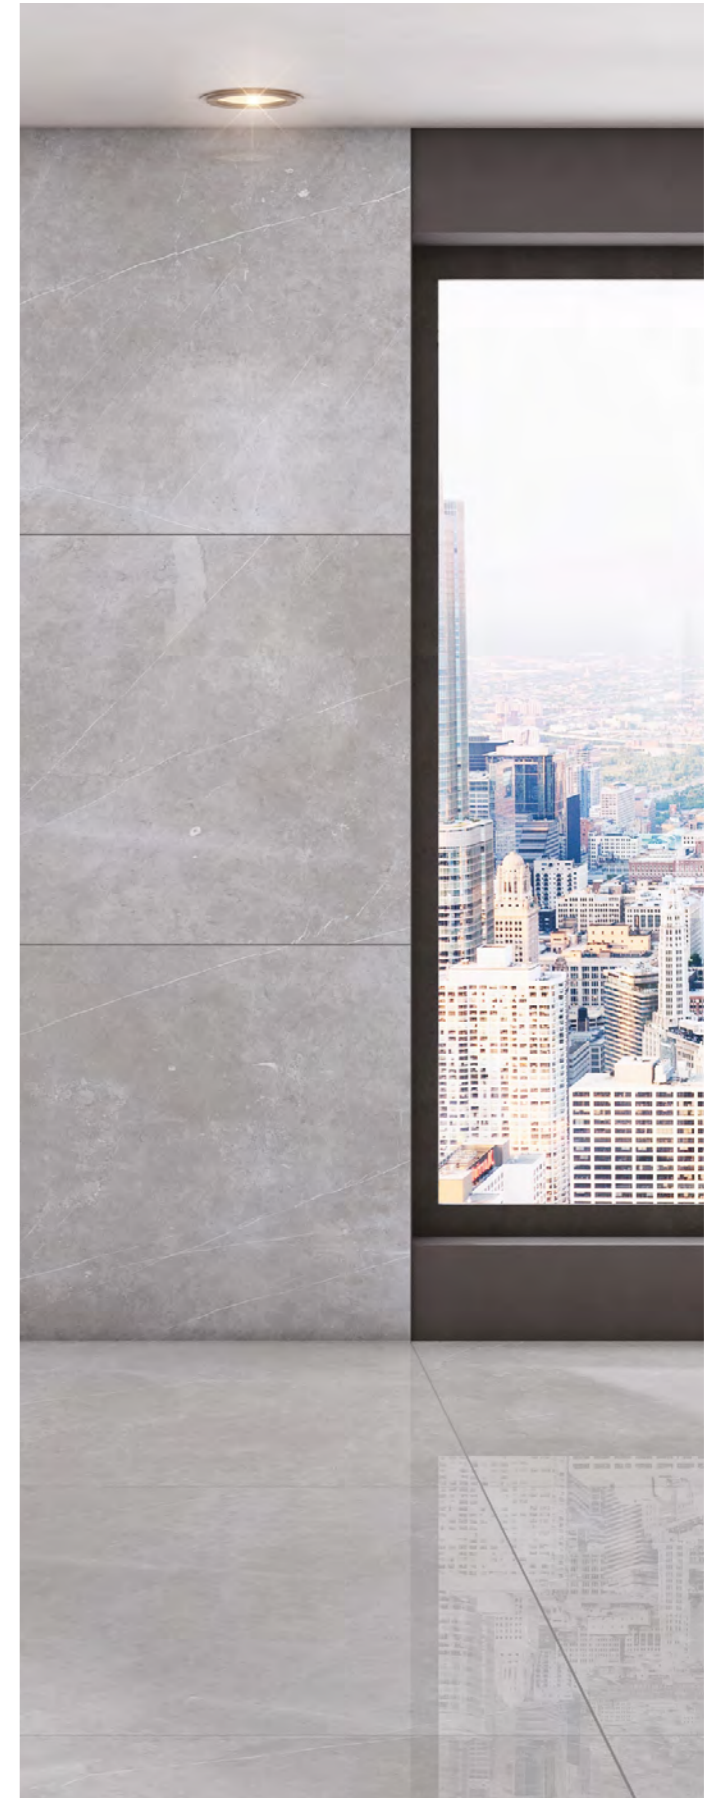

Core About
Ordinary

PIETRA GREY

PIETRA GREY

Size:
800x1600mm

Finish:
Glossy

Thickness:
9mm

Random:
04

PIETRA BEIGE