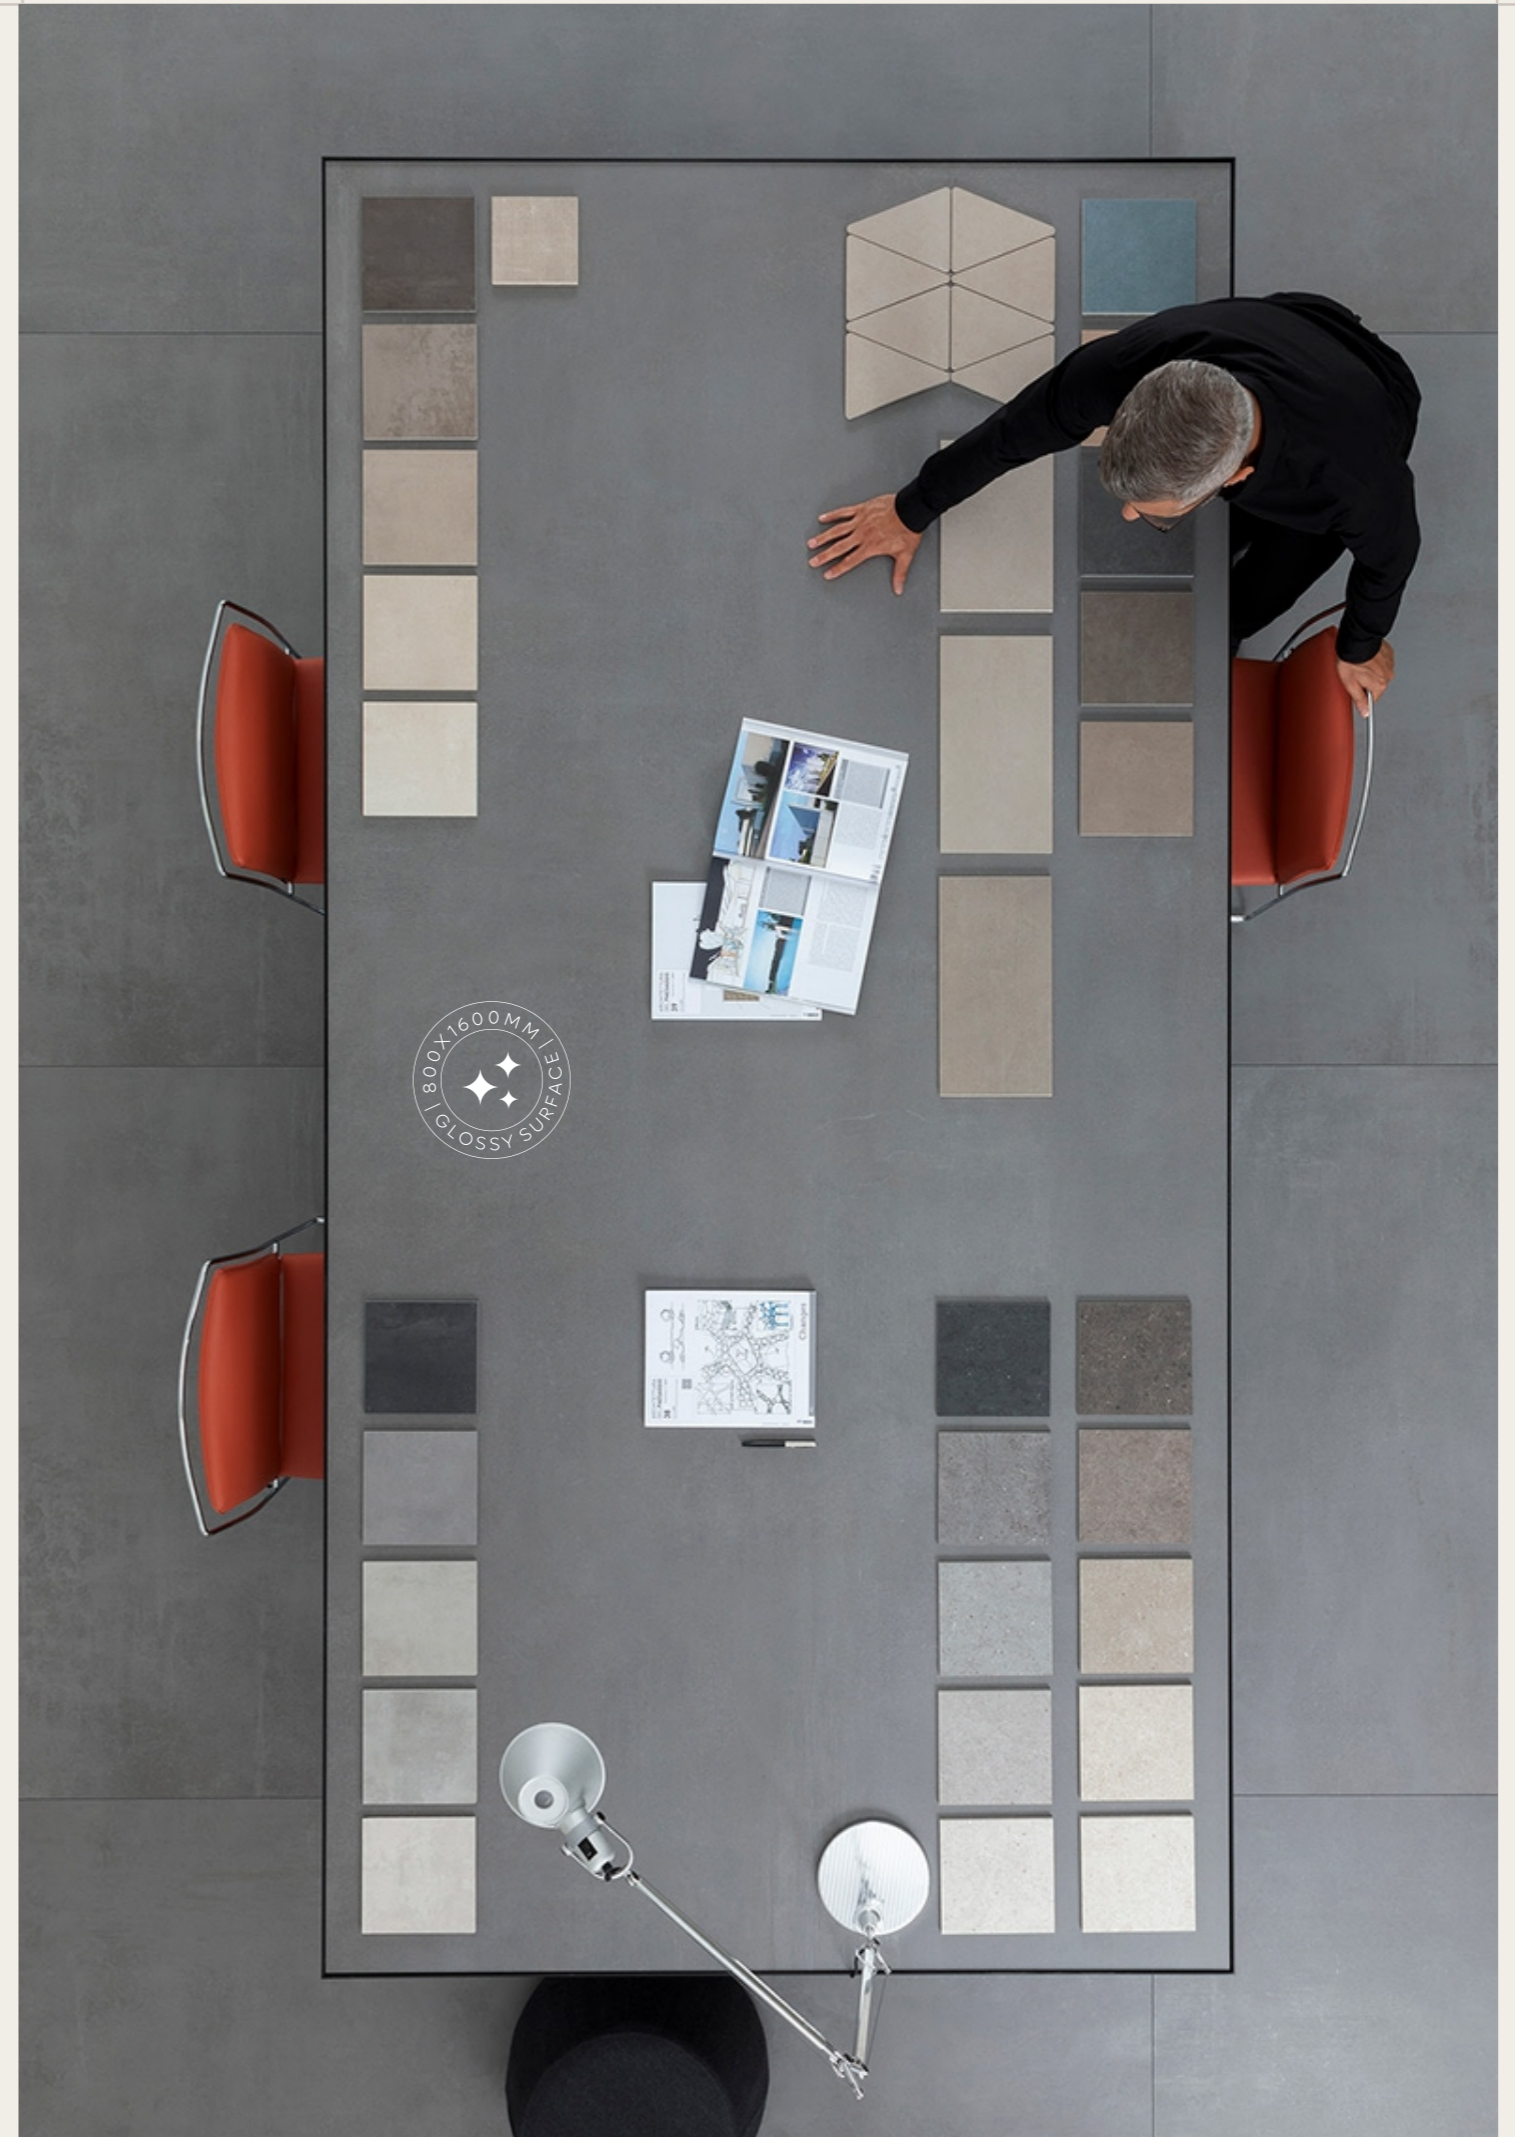

800x800mm | 800x1600mm
Glossy

The Charm
Of Time
Worn Wood
With A
Contemporary Style

INDEX

Click on the slabs below to view their separators.

Terrosa

Toscana

Travertine

Valentino