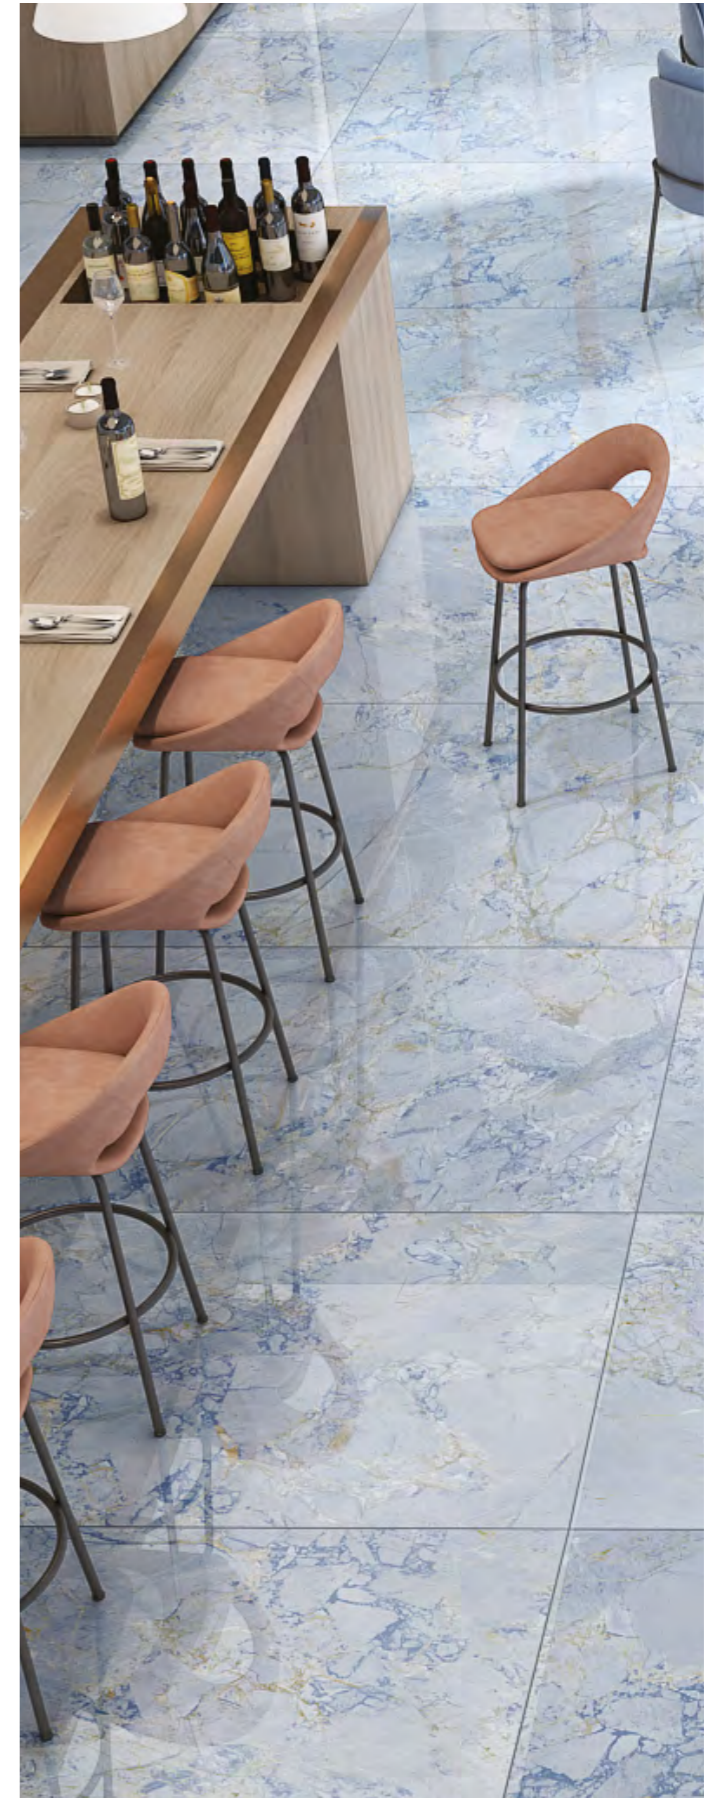

*Infinite
Possibilities*

ADMIRAL BLUE

ADMIRAL BLUE

Size:
800x1600mm

Finish:
Glossy

Thickness:
9mm

Random:
04

MUSEAUM