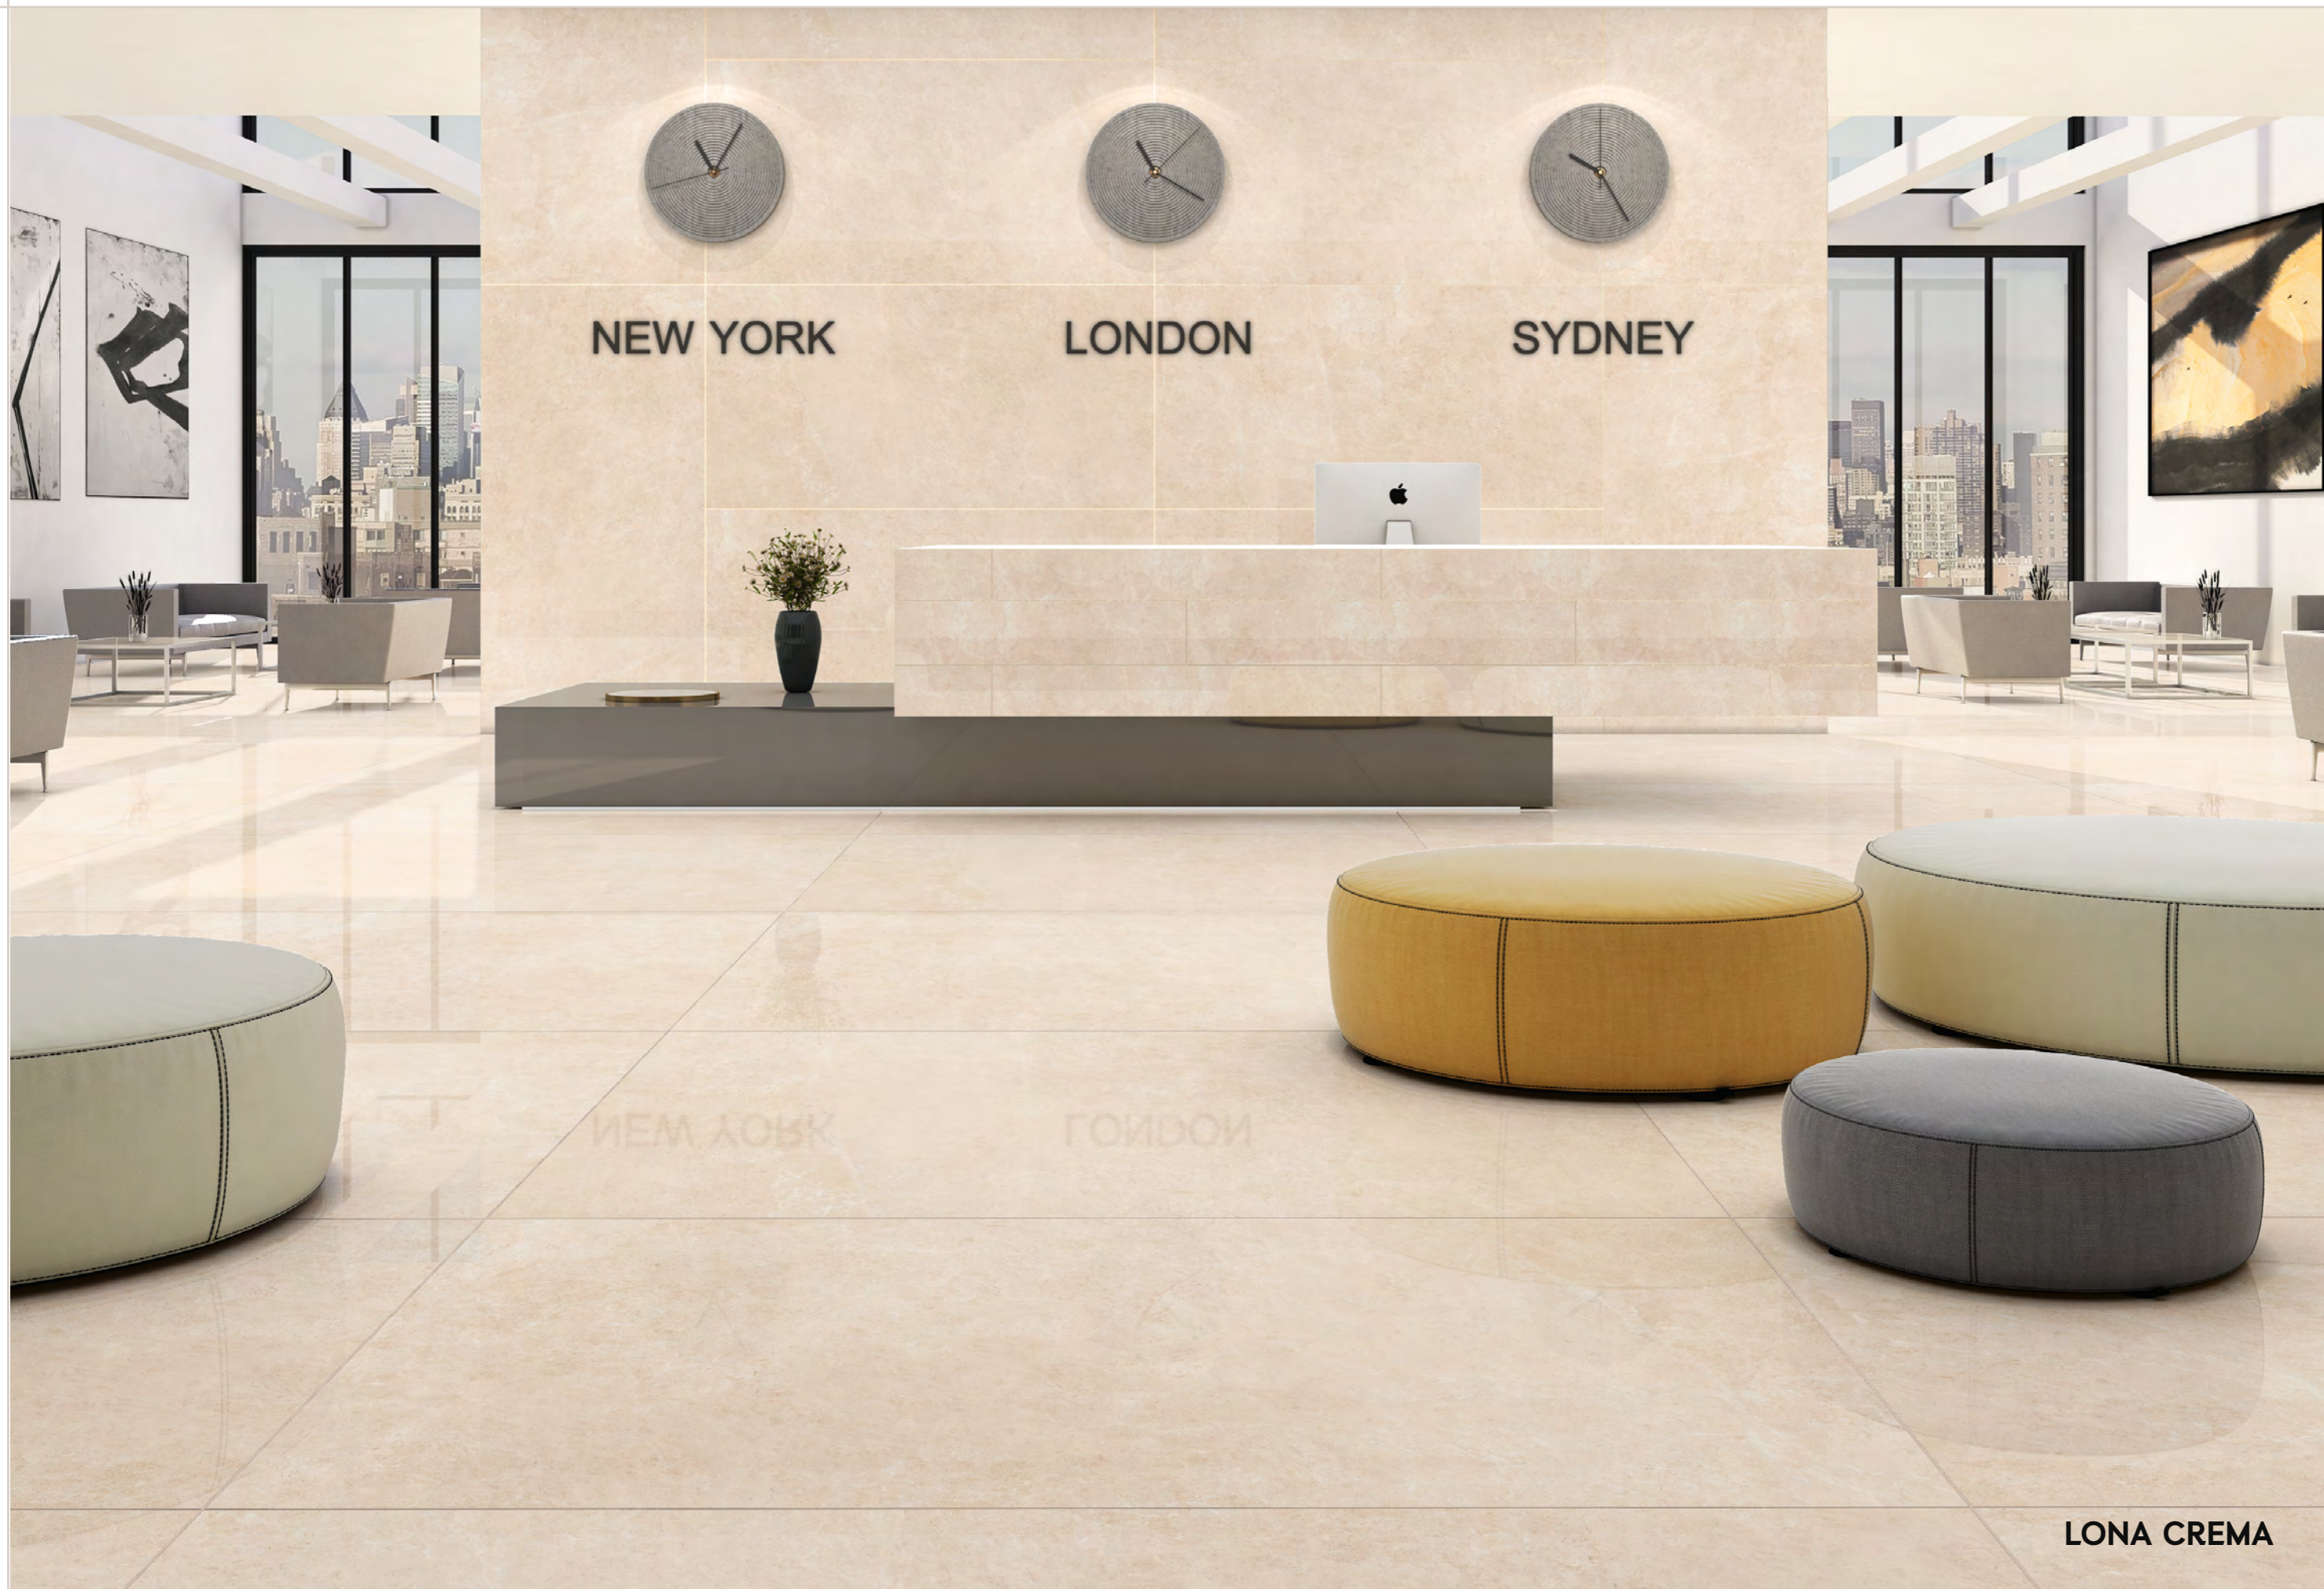

NEW YORK

LONDON

SYDNEY

LONA CREMA

LONA CREMA

Size:
800x1600mm

Finish:
Glossy

Thickness:
9mm