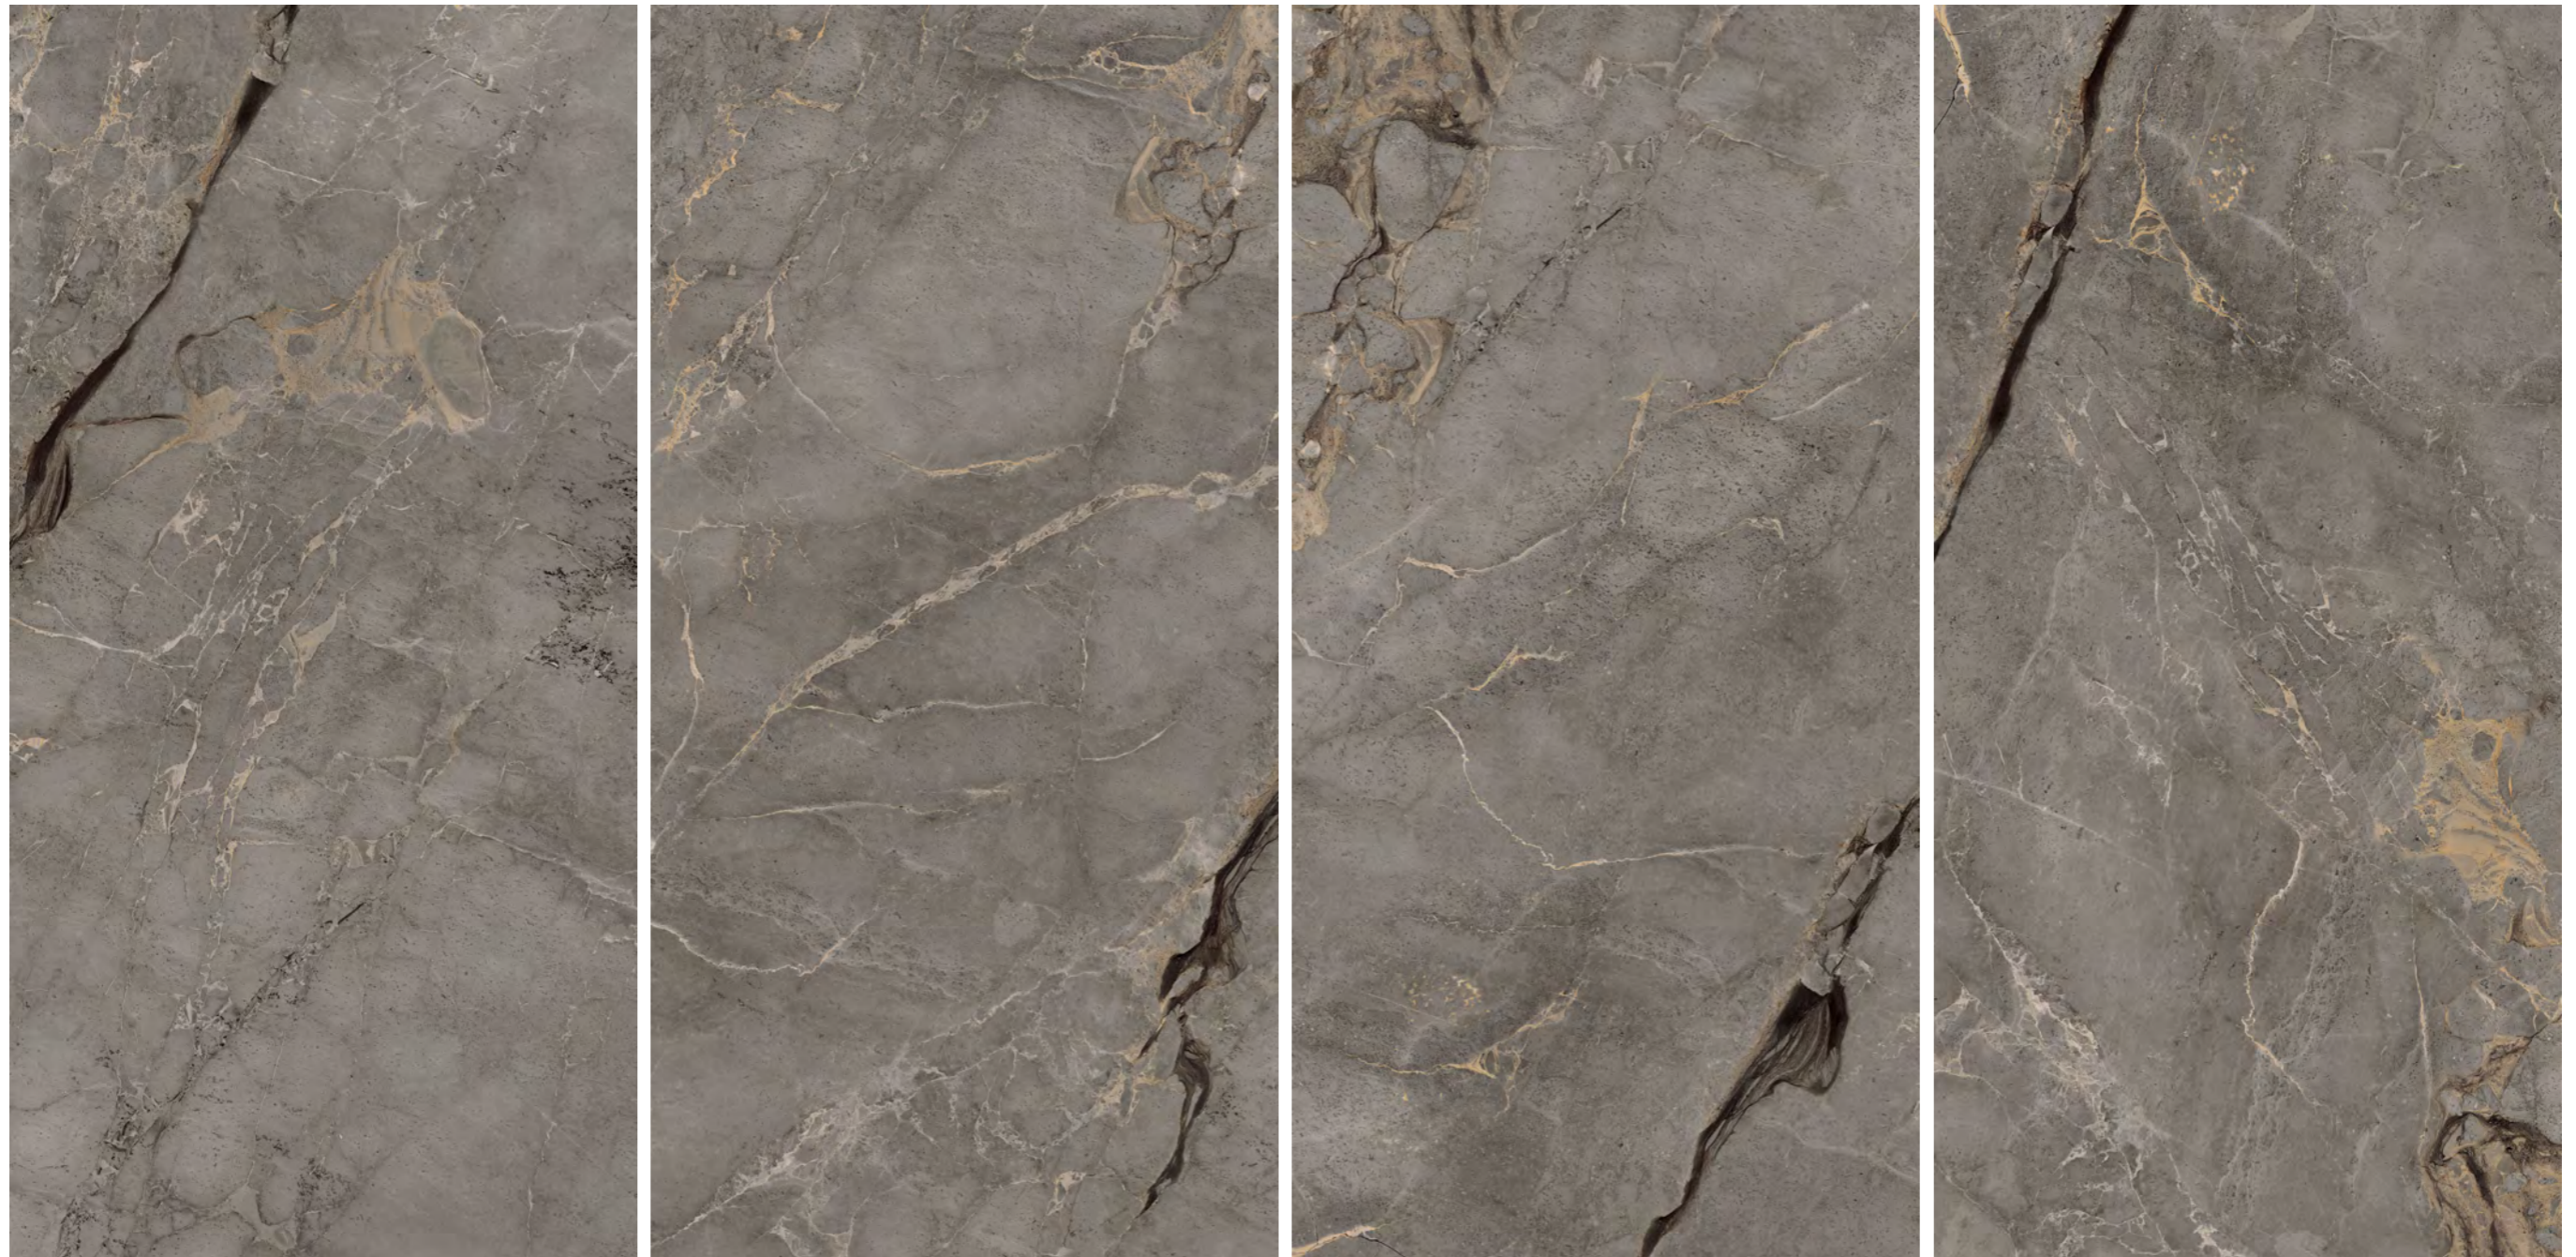

Finish:
Glossy

Thickness:
9mm

Random:
04

Chic
Innovation

GRIGIO

GRIGIO ARORA

GRIGIO ARORA

Size:
800x1600mm