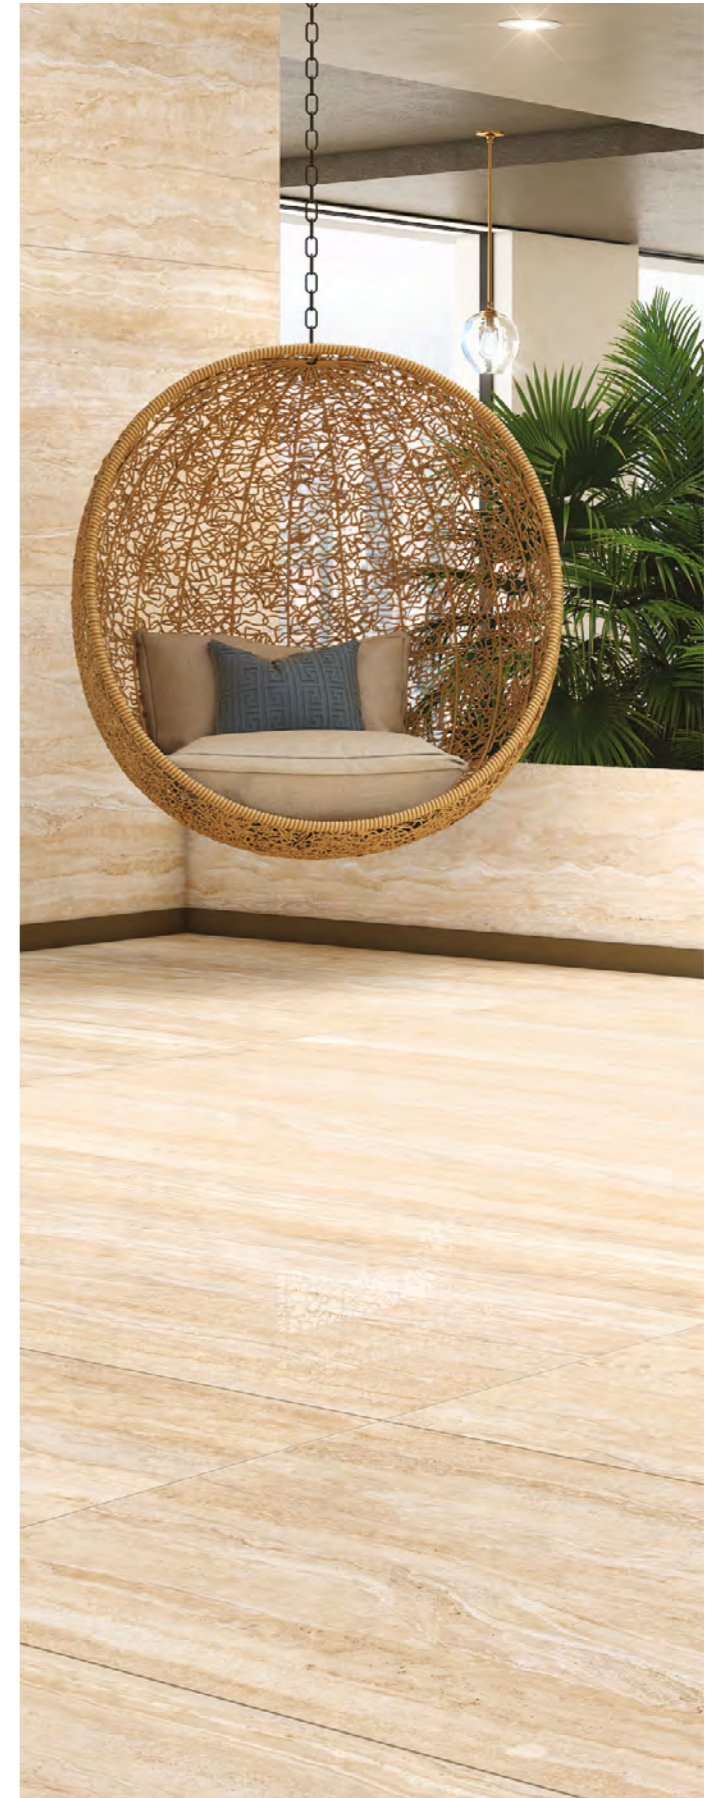

Random:
04

TRAVERTINE

*Instruction
of beauty*

TRAVERTINE CREMA

TRAVERTINE CREMA

Size:
800x1600mm

Finish:
Glossy

Thickness:
9mm