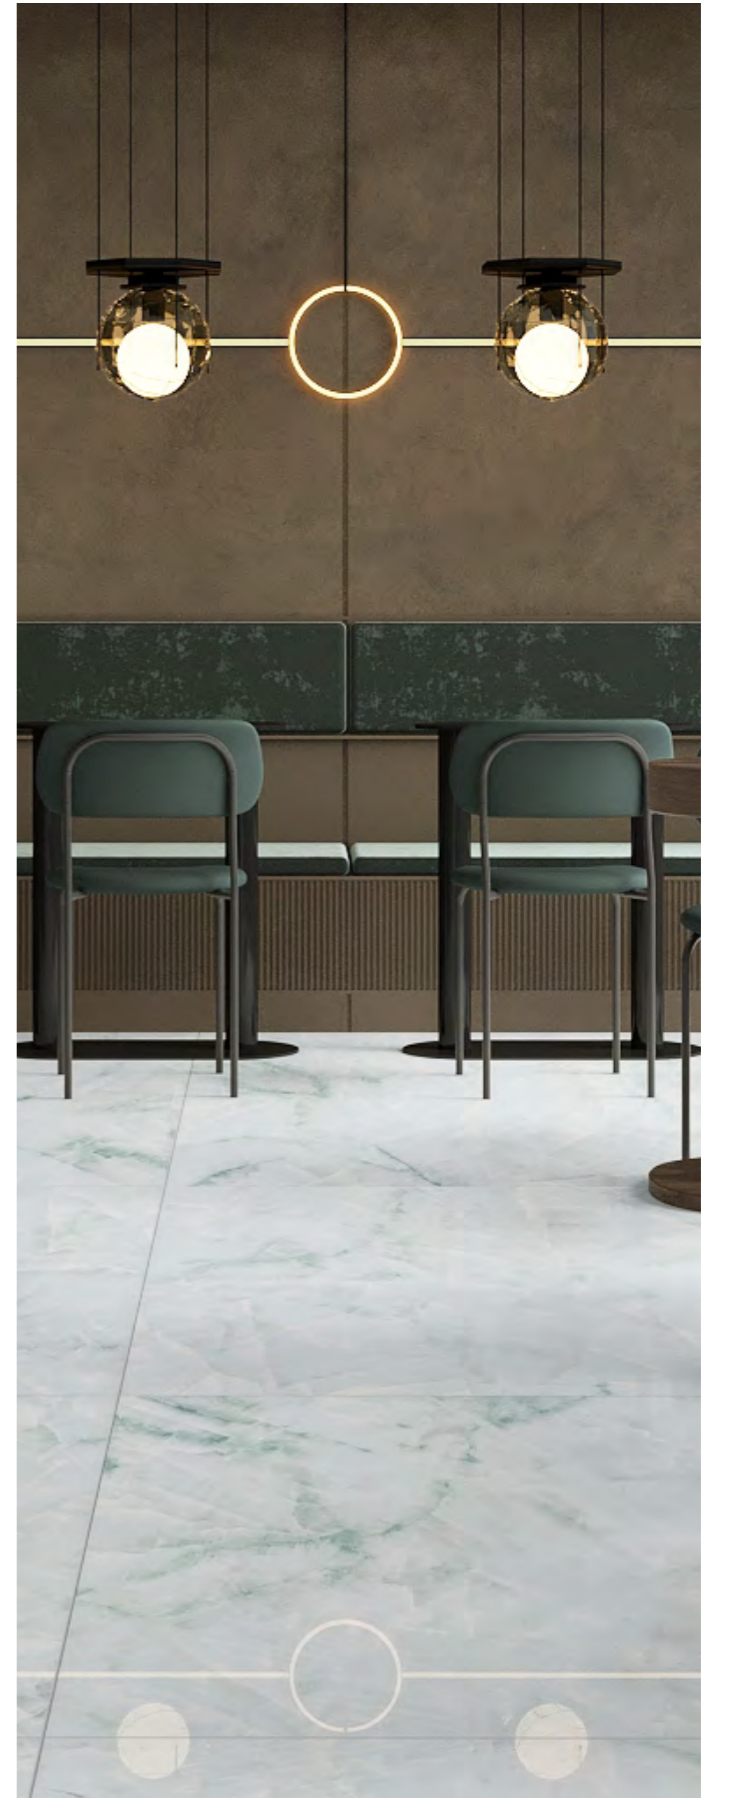

Random:
04

ONYX

**Distinct
for spaces**

S RESTRO

AREL ONYX GREEN

AREL ONYX GREEN

Size:
800x1600mm

Finish:
Glossy