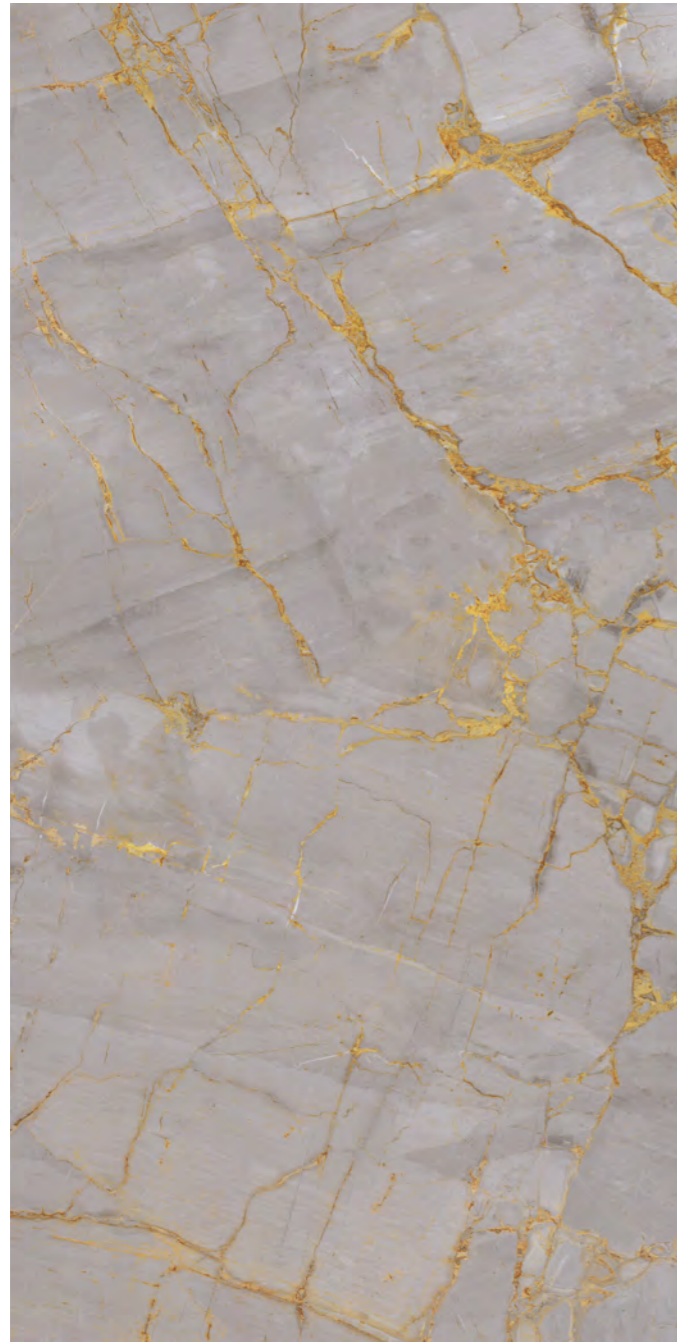

Life Line

MURIVA SILVER

MURIVA SILVER

Size:
800x1600mm

Finish:
Glossy

Thickness:
9mm

Random:
04

*Imagination
that matters*