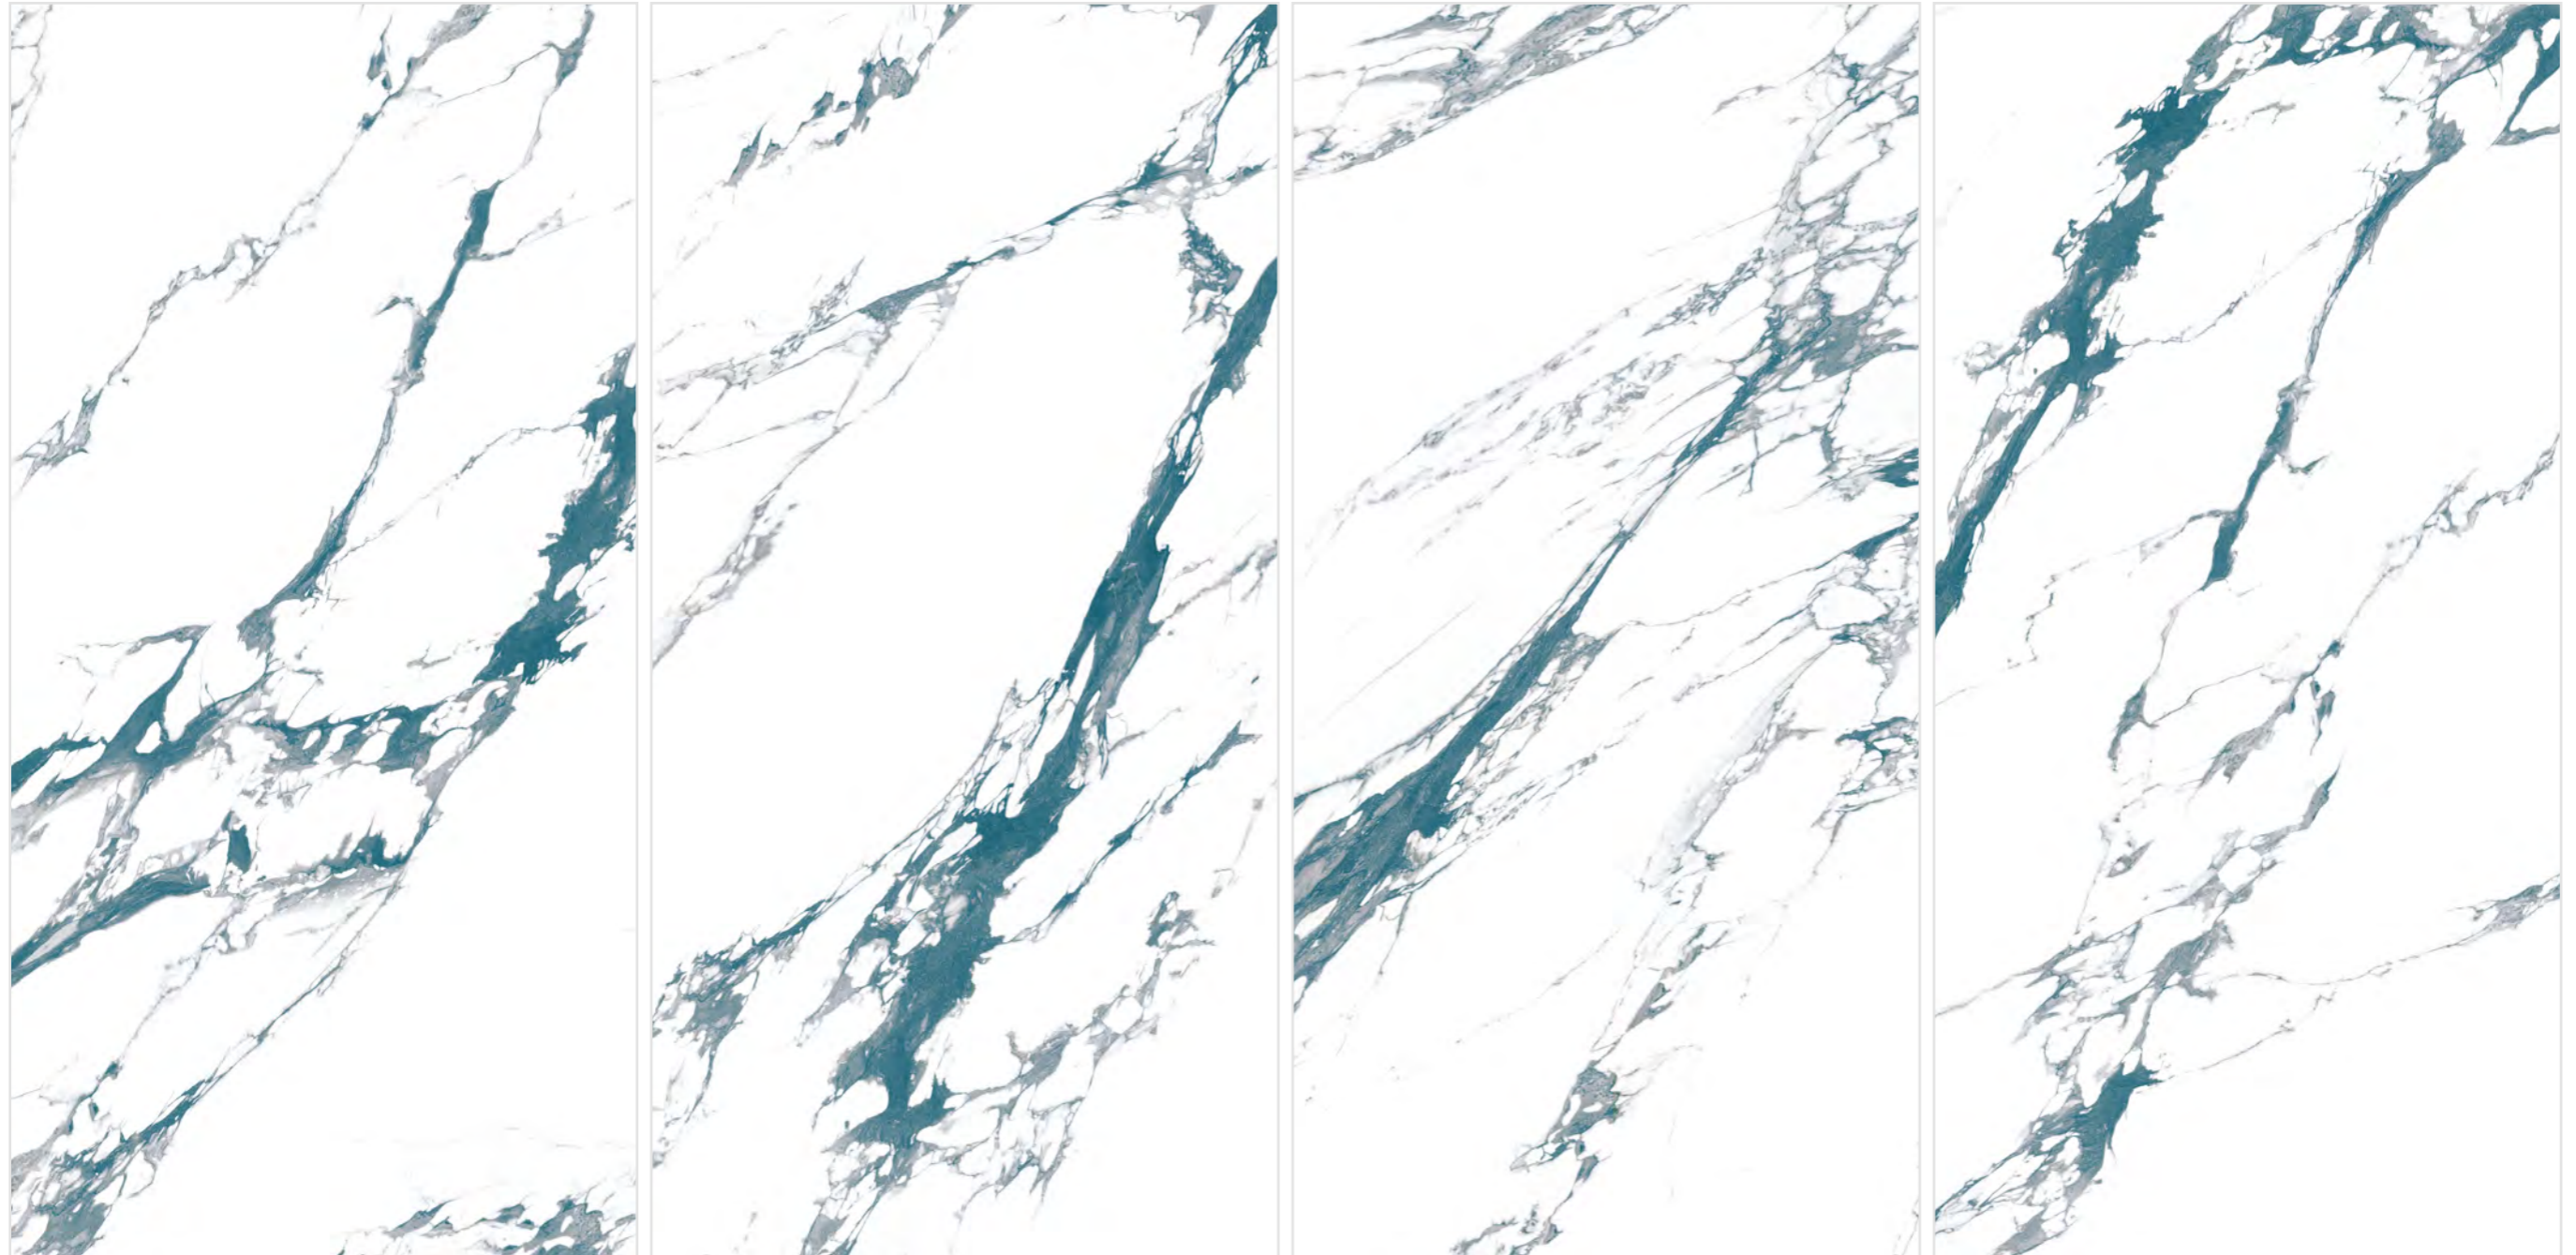

CALACATTA AZURE

Size:
800x1600mm

Finish:
Glossy

Thickness:
9mm

Random:
04