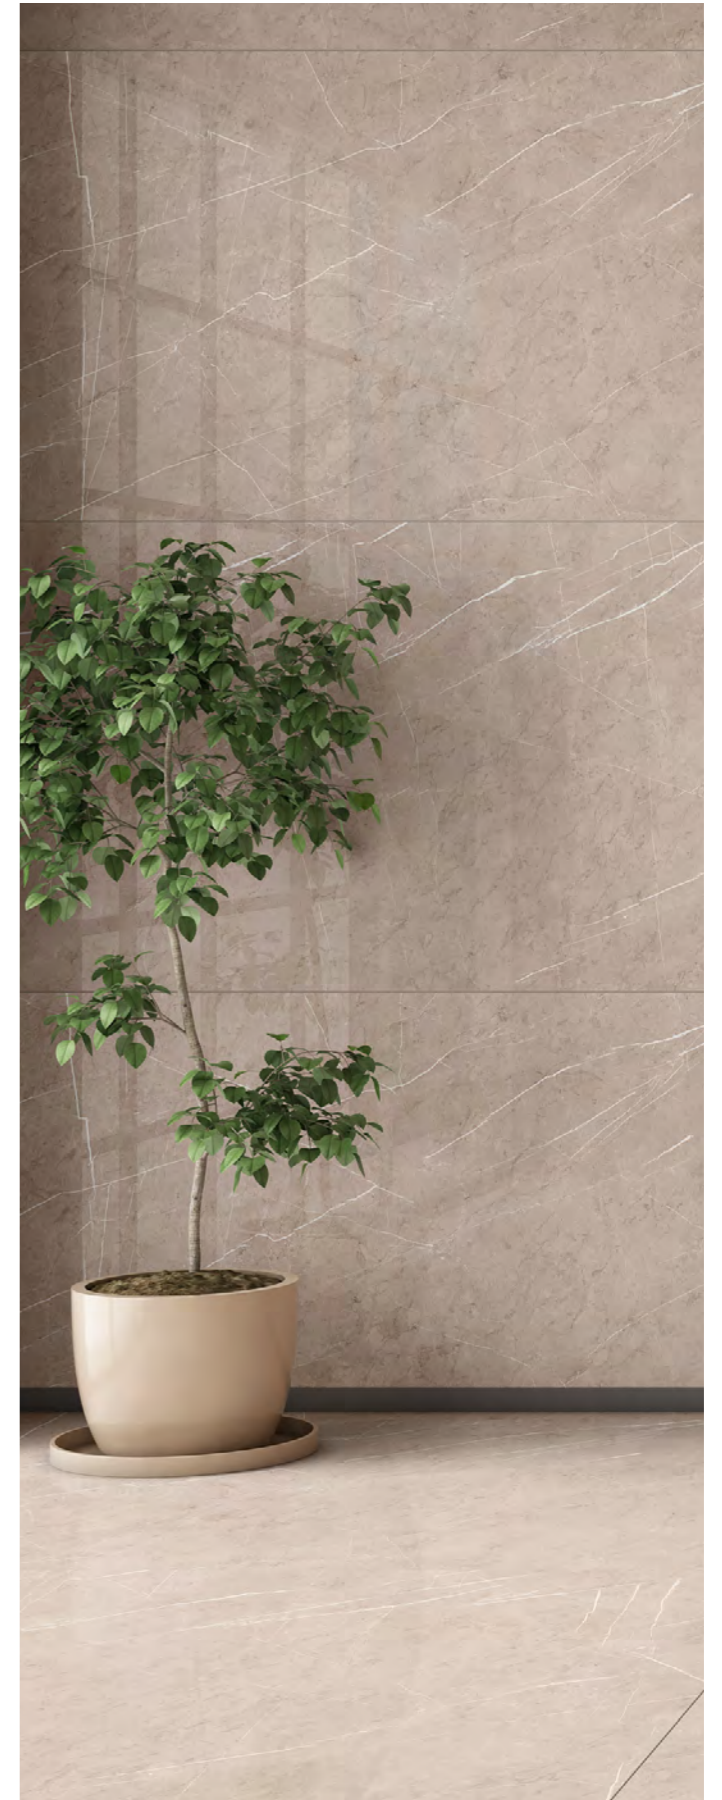

PIETRA BEIGE

Size:
800x1600mm

Finish:
Glossy

Thickness:
9mm

Random:
04

Natural
beauty

TESSINO

TESSINO THUNDER