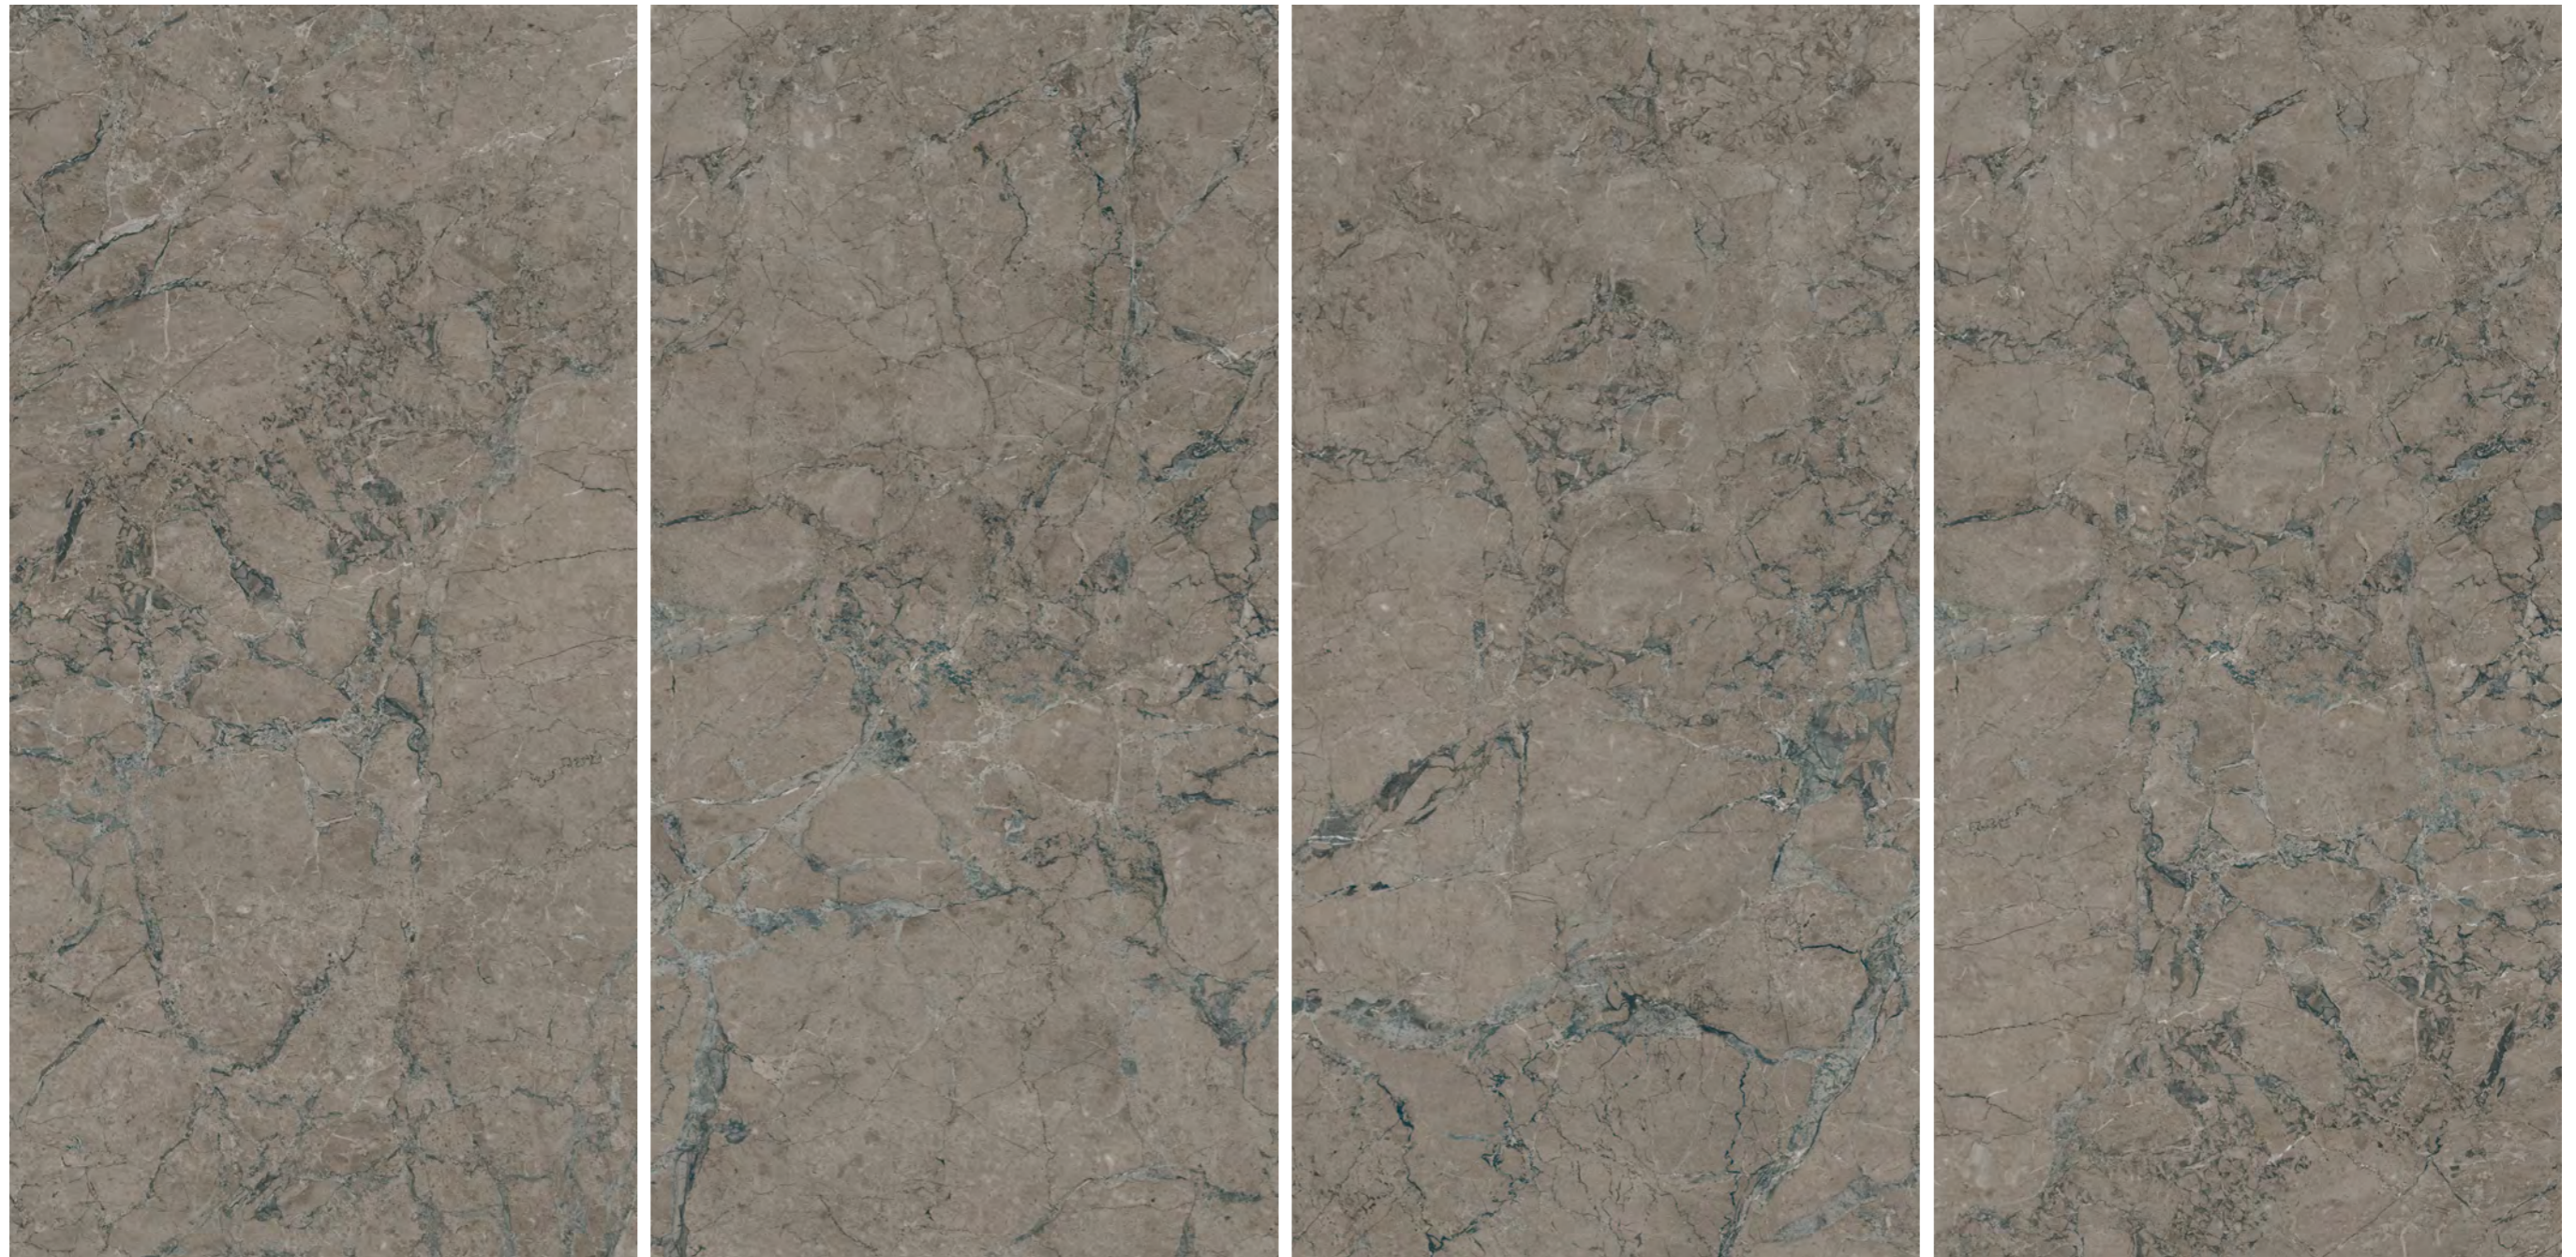

SPANISH GREY

Size:
800x1600mm

Finish:
Glossy

Thickness:
9mm

Random:
04