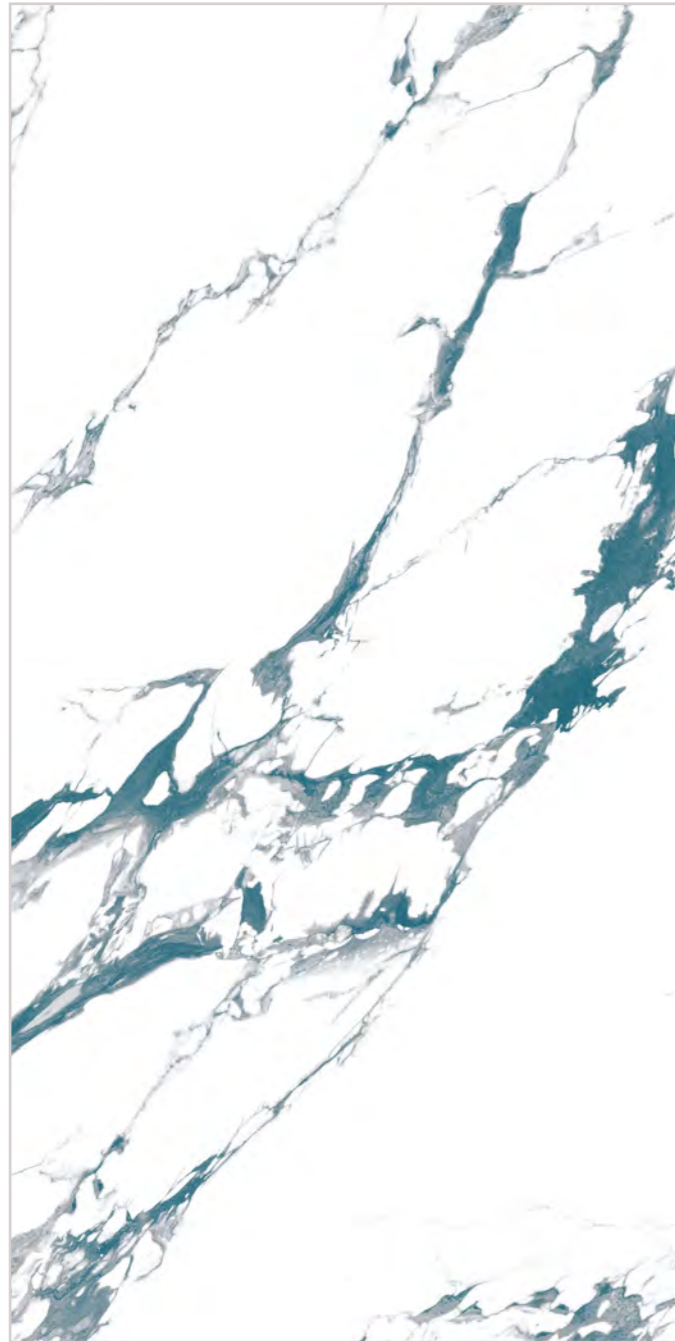

*Perfect Click
Abode*

PORTANTA GRIS

PORTANTA GRIS

Size:
800x1600mm

Finish:
Glossy

Thickness:
9mm

Random:
04

CALACATTA