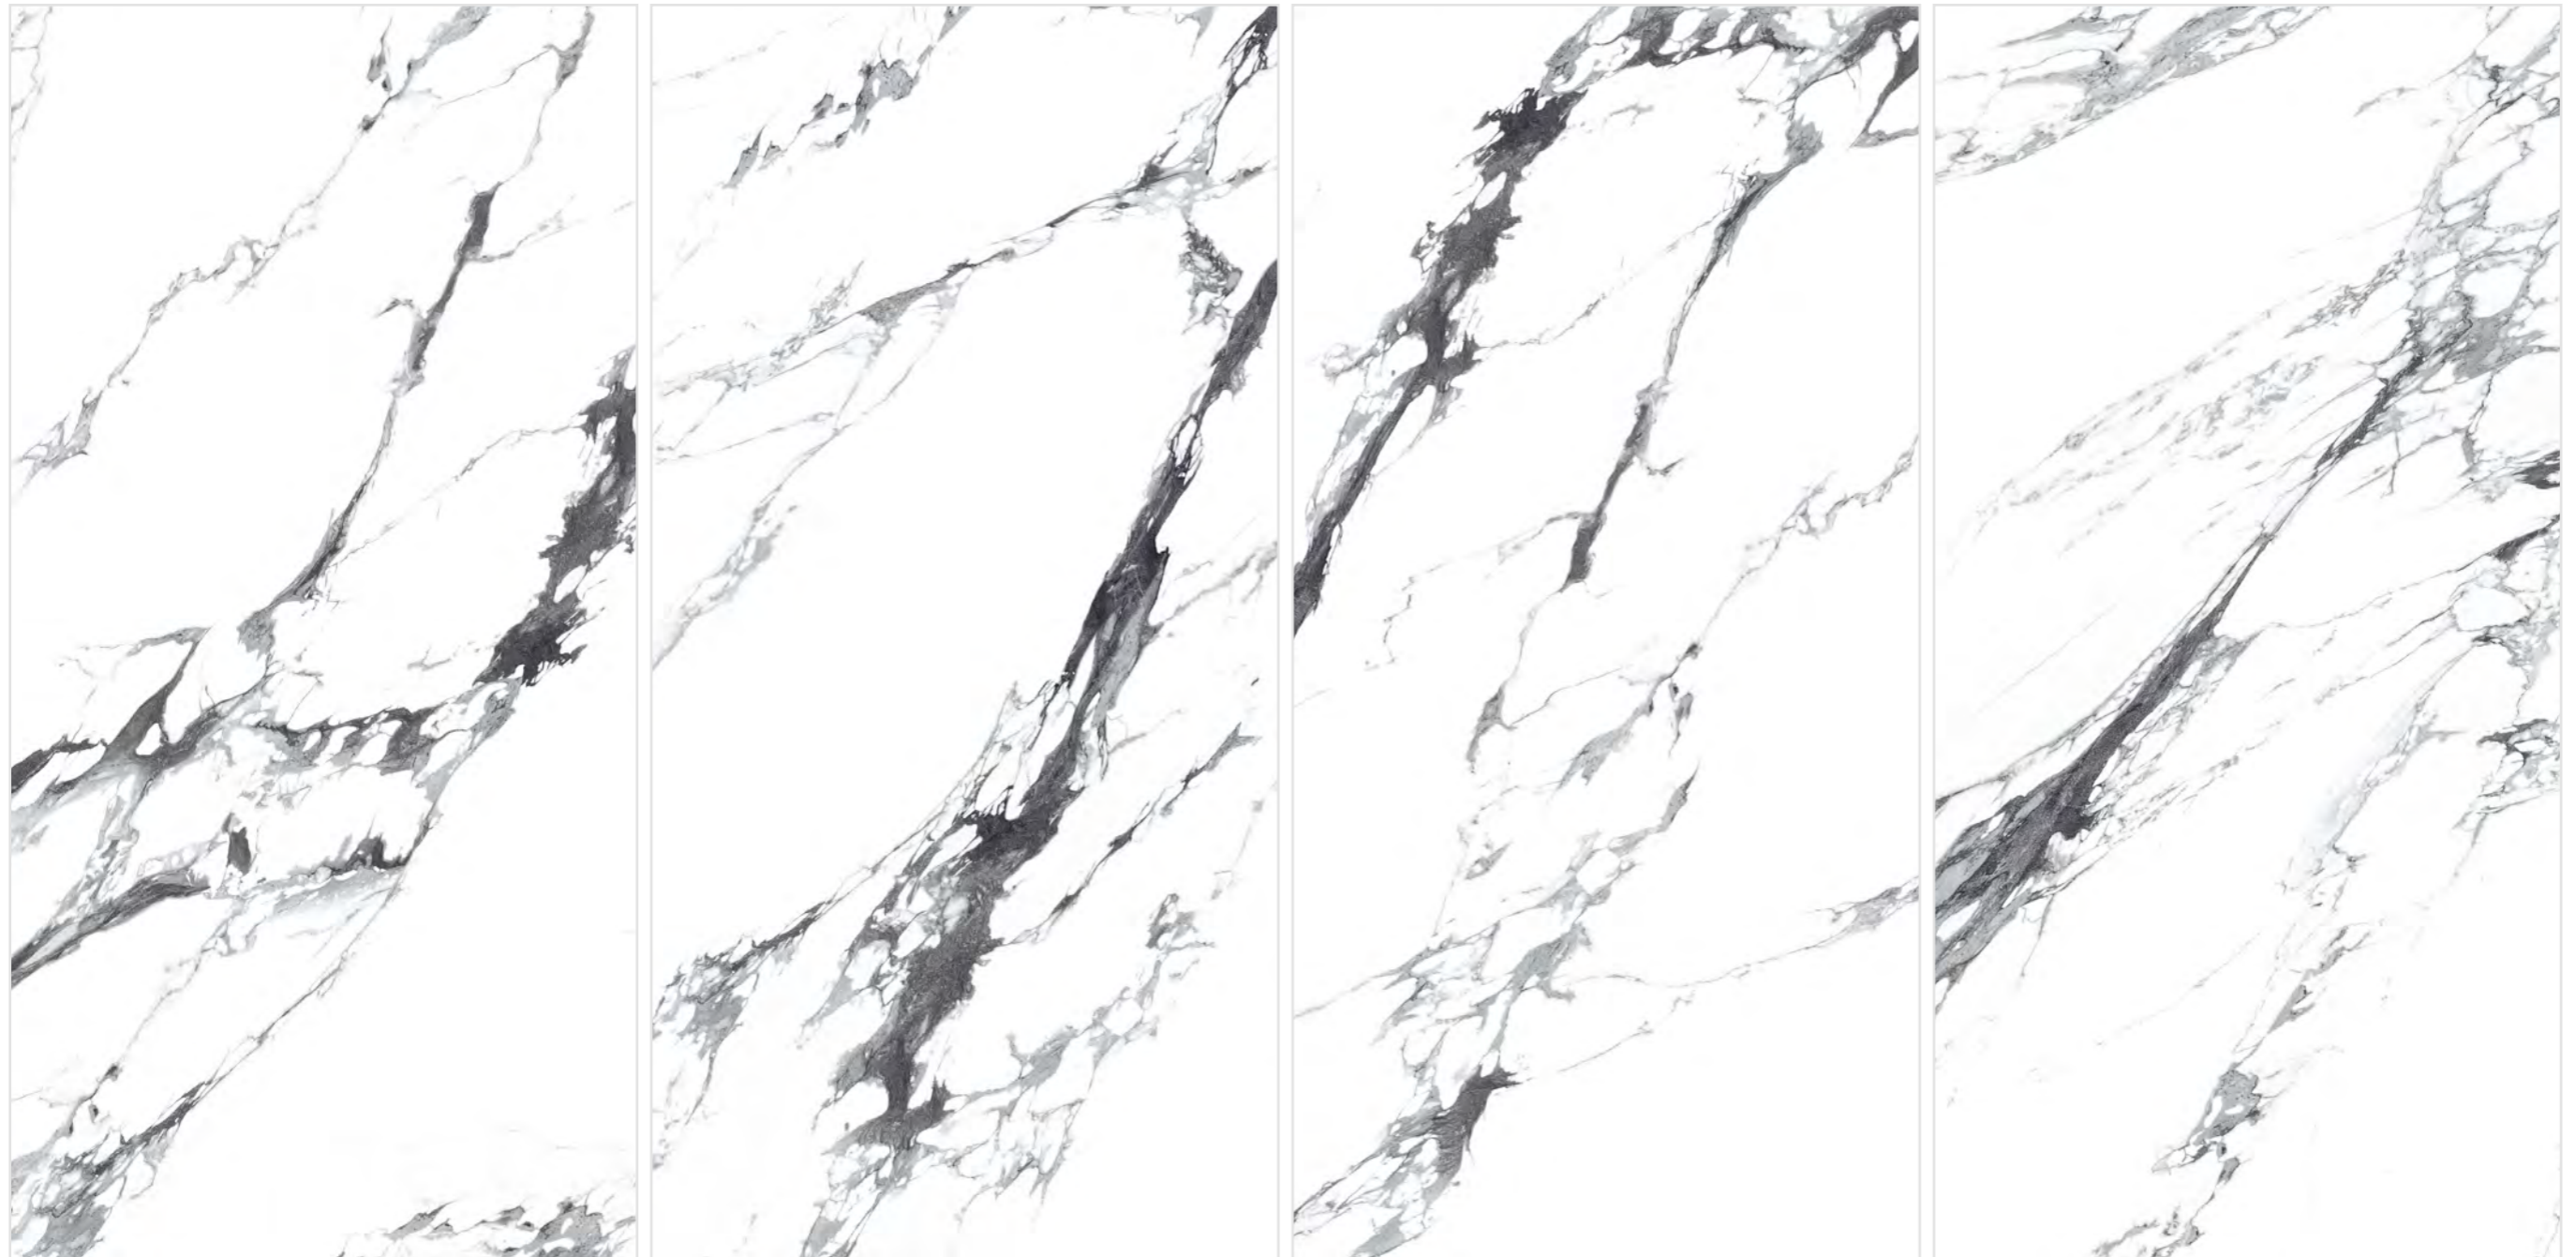

Exotic
Enhancement

CALACATTA AZURE

CALACATTA AZURE

Size:
800x1600mm

Finish:
Glossy

Thickness:
9mm

Random:
04

CALACATTA RAVEN