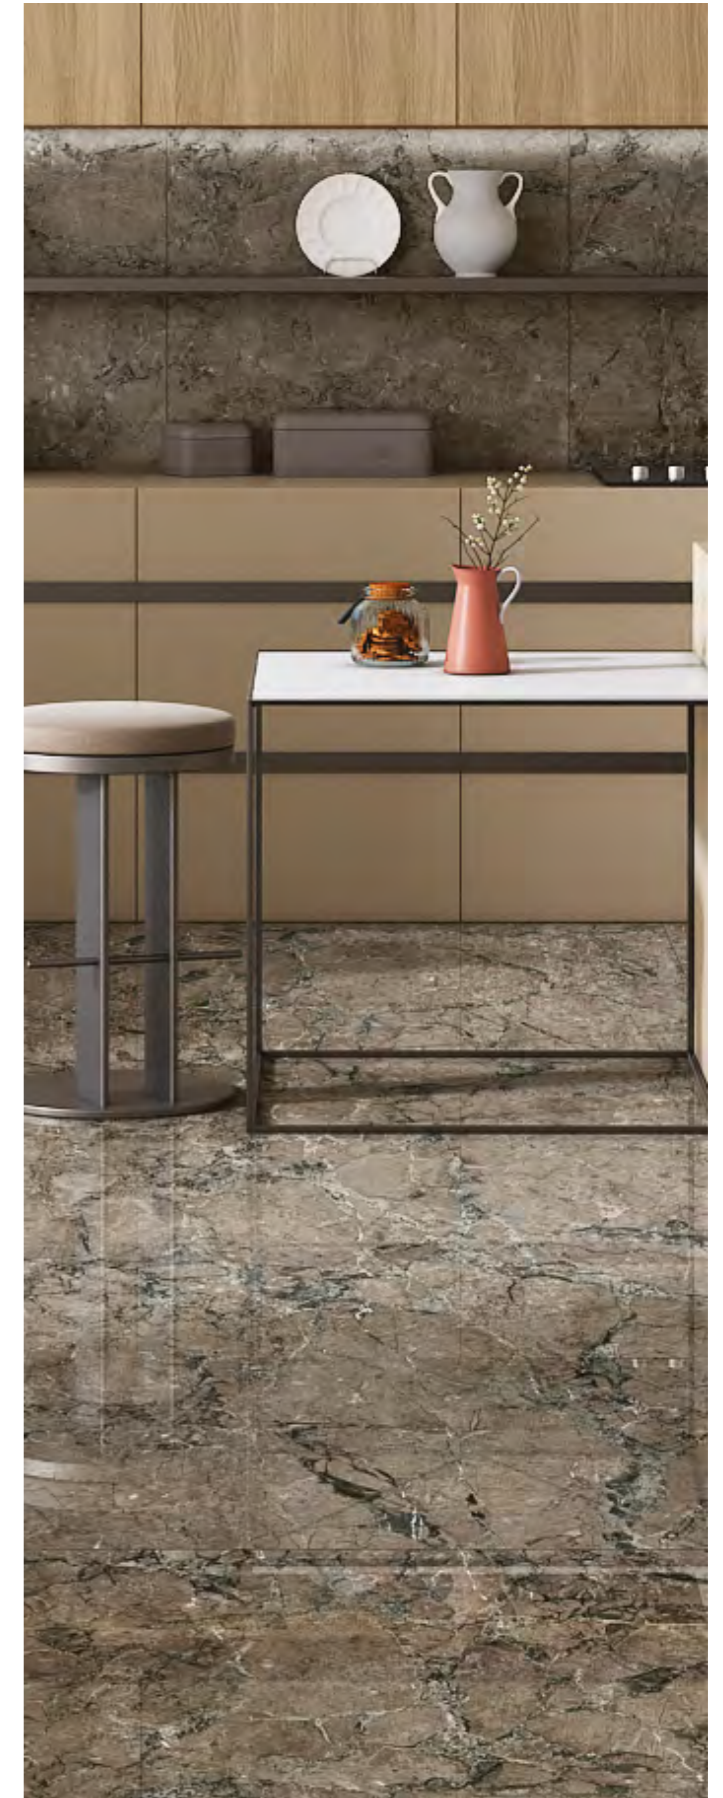

Sense of Expression

SPANISH