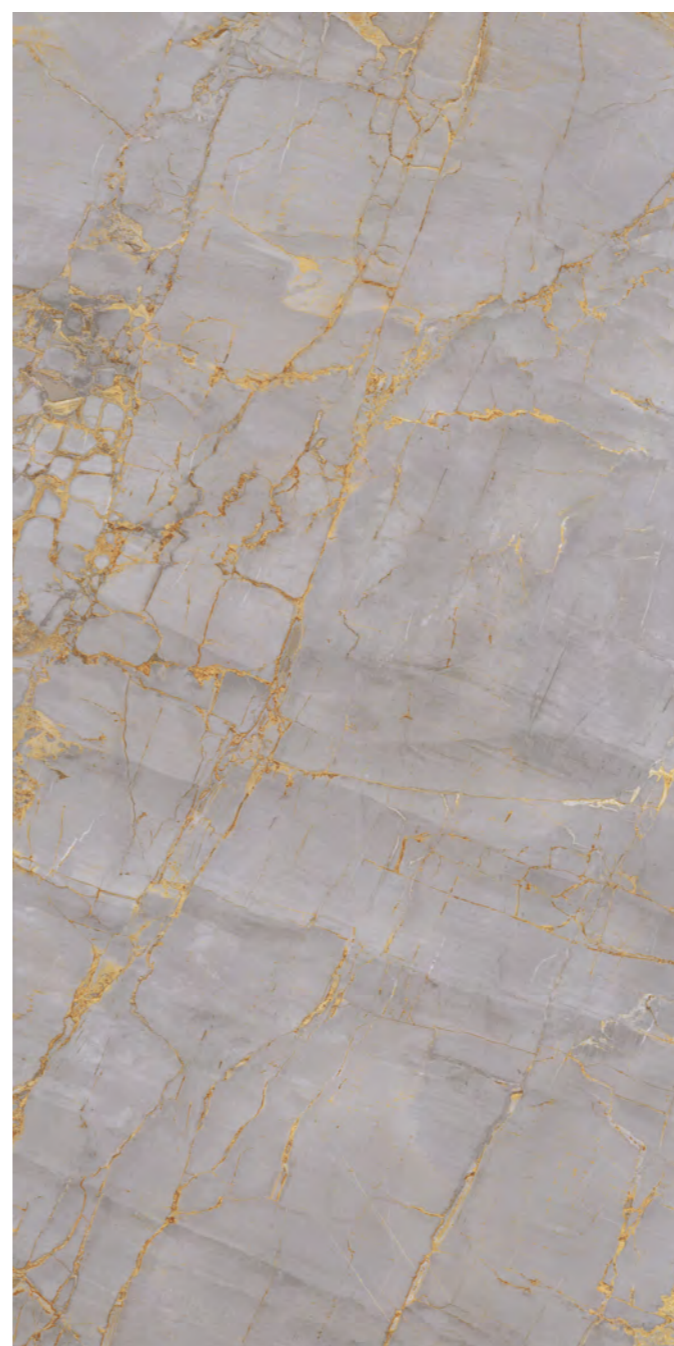

NACARADO GOLD

Size:
800x1600mm

Finish:
Glossy

Thickness:
9mm

Random:
04