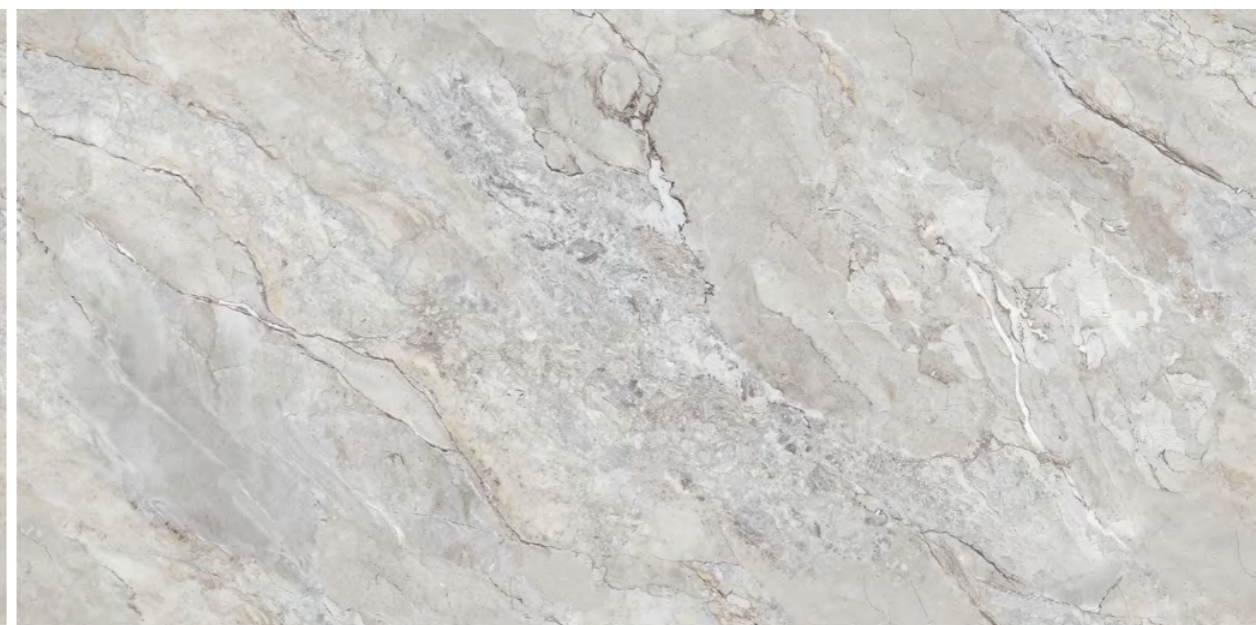

Random :
04

Touch for Virtual

SILVER SHADOW

SILVER SHADOW

Size :
800x1600mm

Finish :
Glossy-Endless

Thickness :
09mm

Random :
04