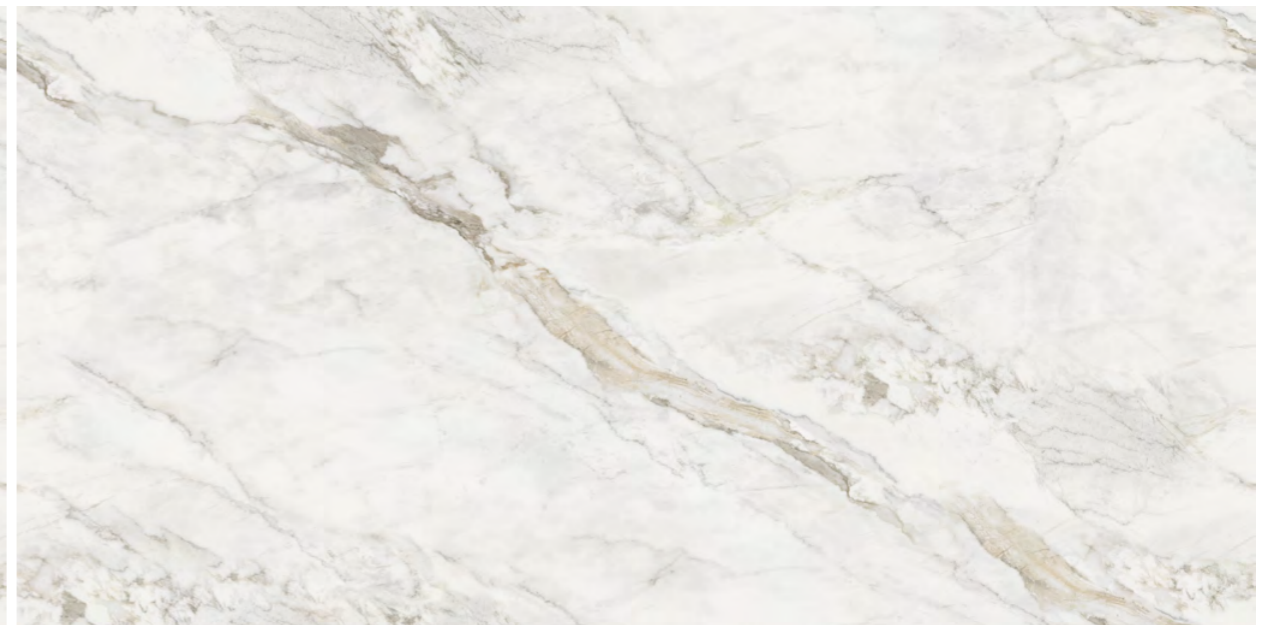

CALACATTA LUX

Size :
800x1600mm

Finish :
Glossy-Endless

Thickness :
09mm

Random :
04