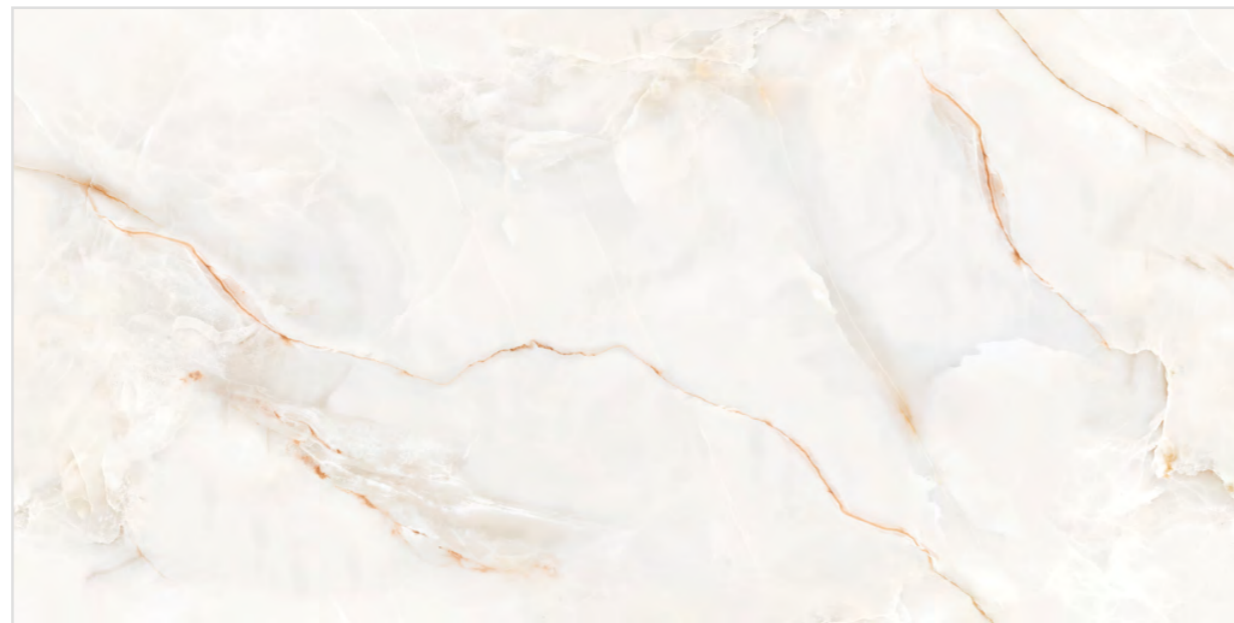

HOTEL AVENUE

ONYX VENATO

ONYX VENATO

Size :
800x1600mm

Finish :
Glossy-Endless

Thickness :
09mm

Random :
04

ONICE CIELO