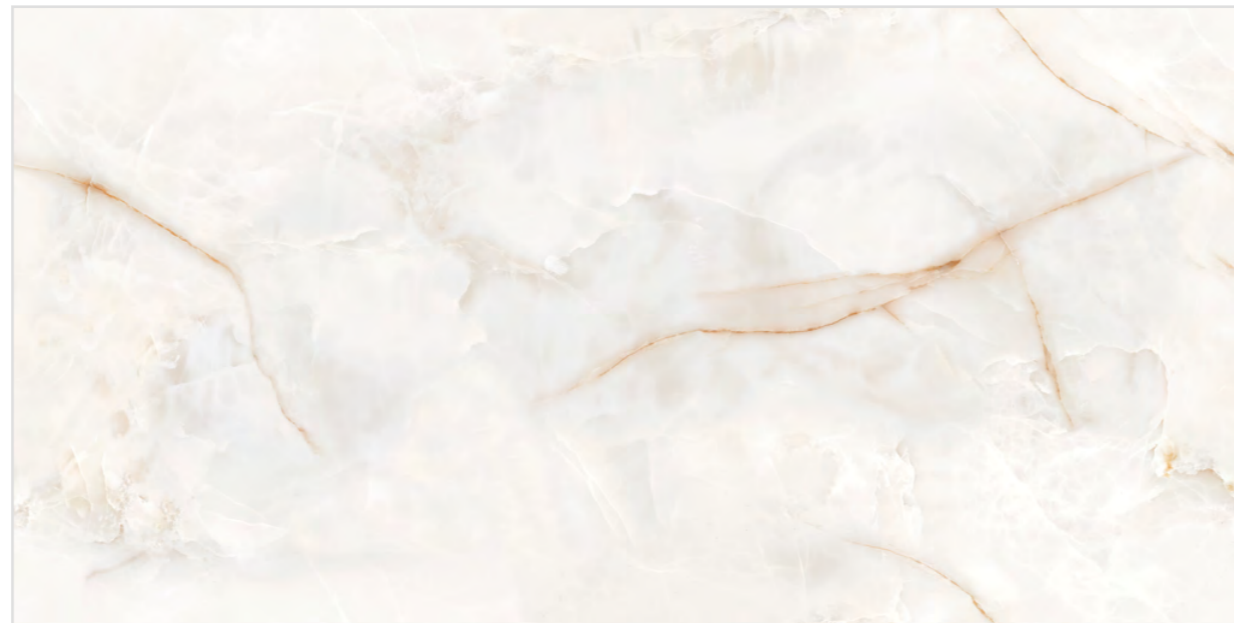

HOTEL AVENUE

ONYX VENATO

ONYX VENATO

Size :
800x1600mm

Finish :
Glossy-Endless

Thickness :
09mm

Random :
04

ONICE CIELO