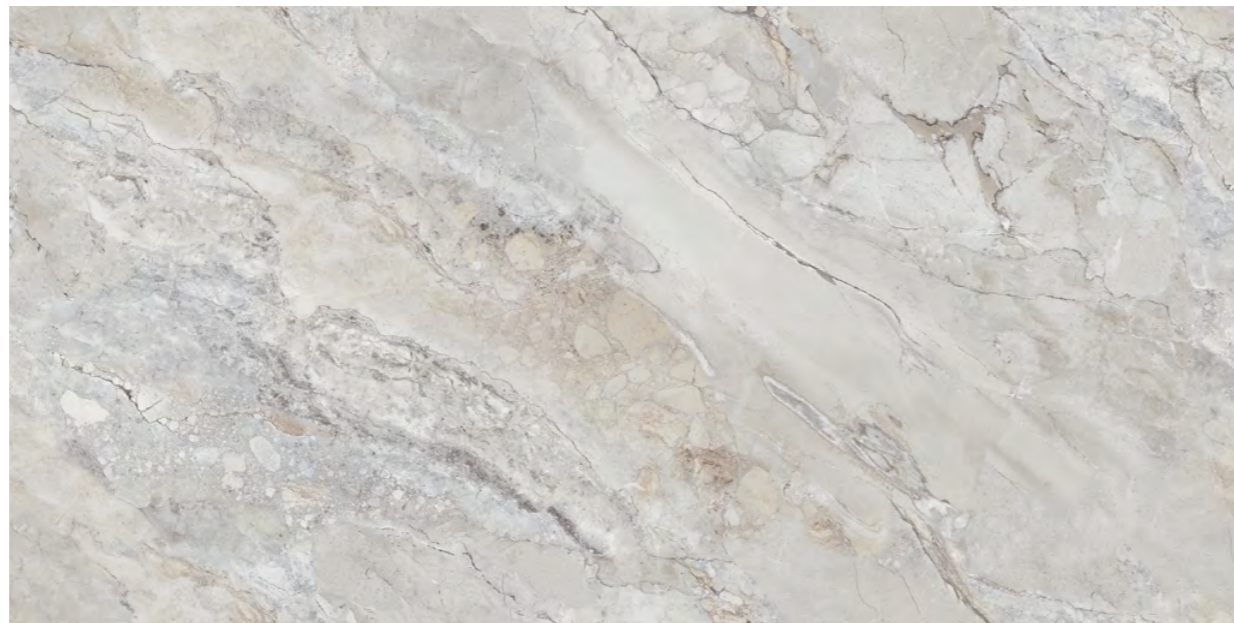

Random :
04

Touch for Virtual

SILVER SHADOW

SILVER SHADOW

Size :
800x1600mm

Finish :
Glossy-Endless

Thickness :
09mm

Random :
04