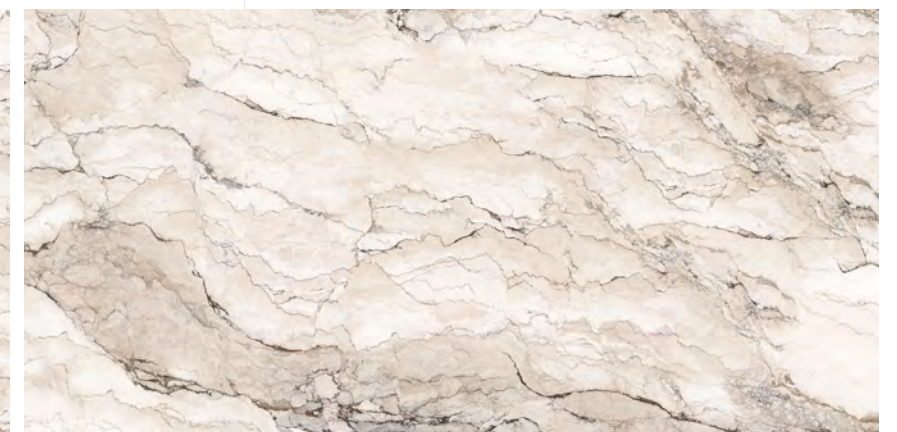

ROCK PENGUIN WHITE

**800x1600 mm
Carving**

04 - Random

Touch for Virtual