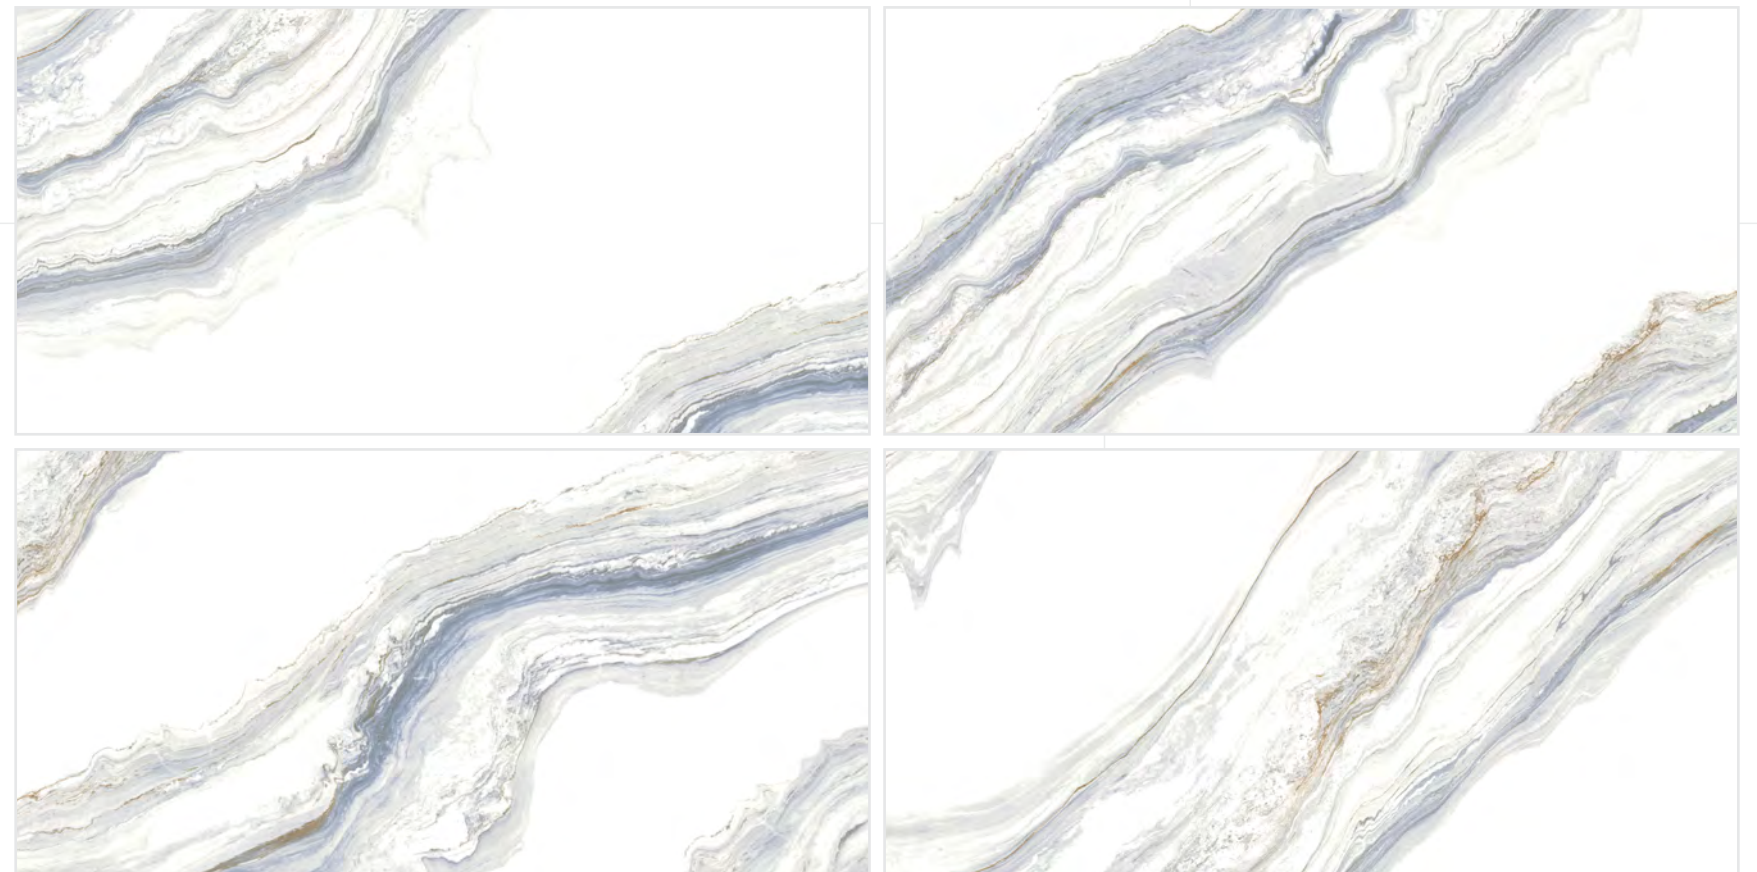

ROCK CANVAS BLUE

**800x1600 mm
Carving**

04 - Random

Touch for Virtual