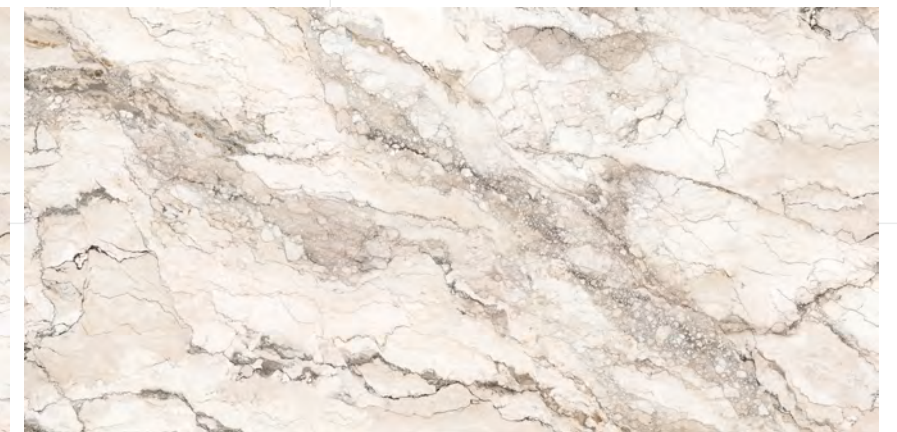

ROCK PENGUIN WHITE

**800x1600 mm
Carving**

04 - Random

Touch for Virtual