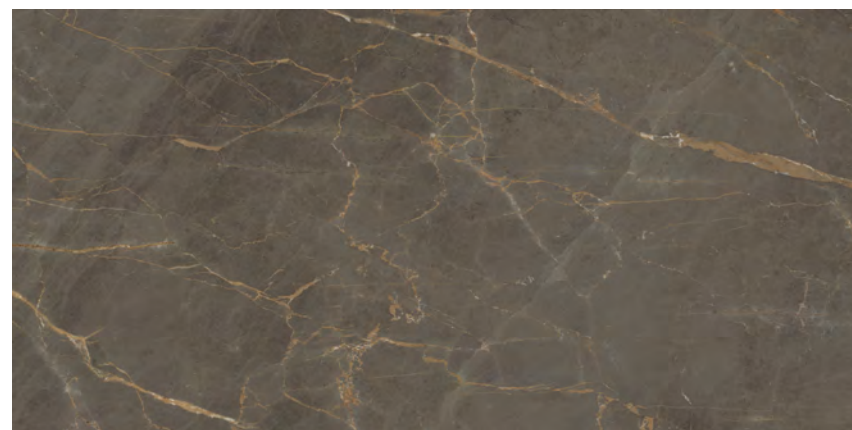

ROCK ELECTRA

**800x1600 mm
Carving**

04 - Random

Touch for Virtual