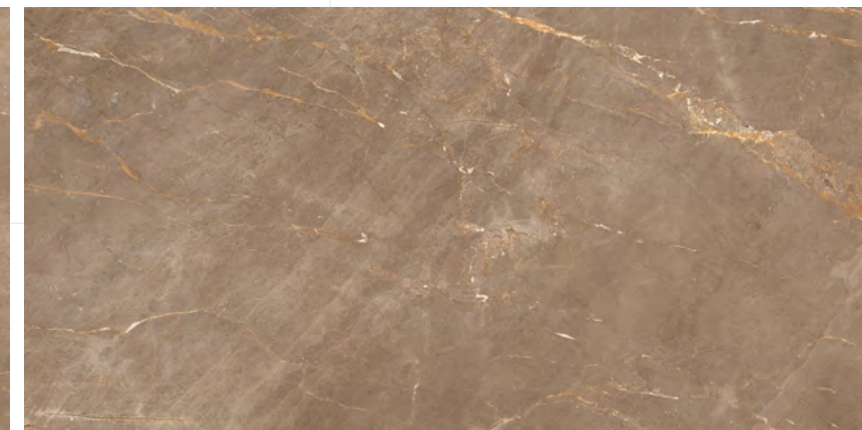

ROCK ELECTRA BROWN

**800x1600 mm
Carving**

04 - Random

Touch for Virtual