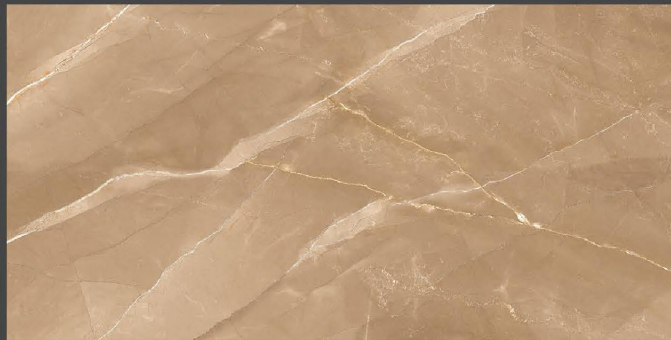

9MM
Thickness