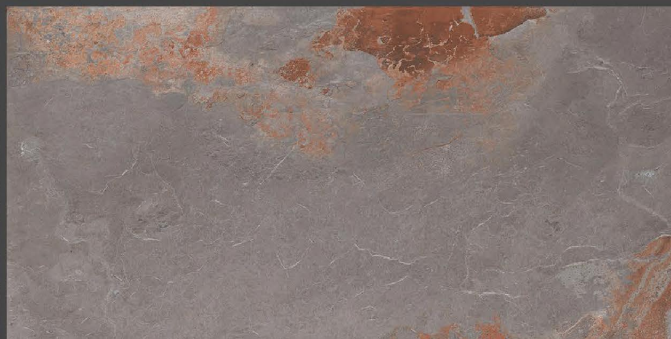

9MM
Thickness