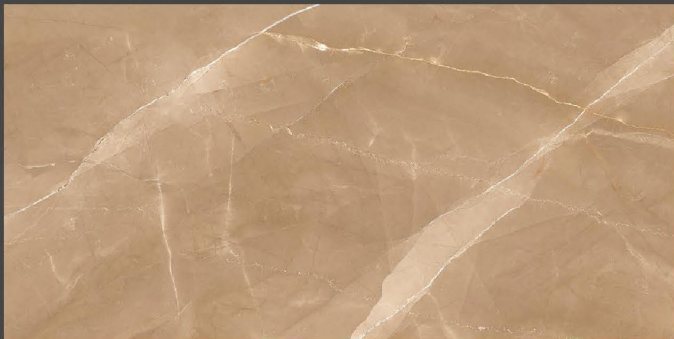

9MM
Thickness