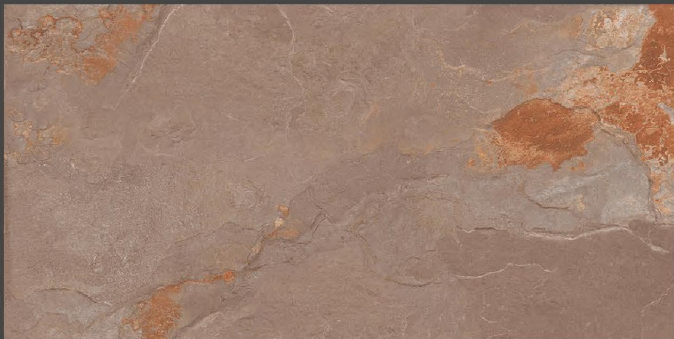

9MM
Thickness