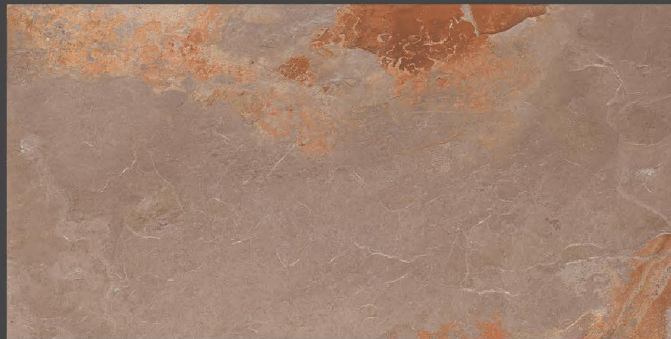

9MM
Thickness