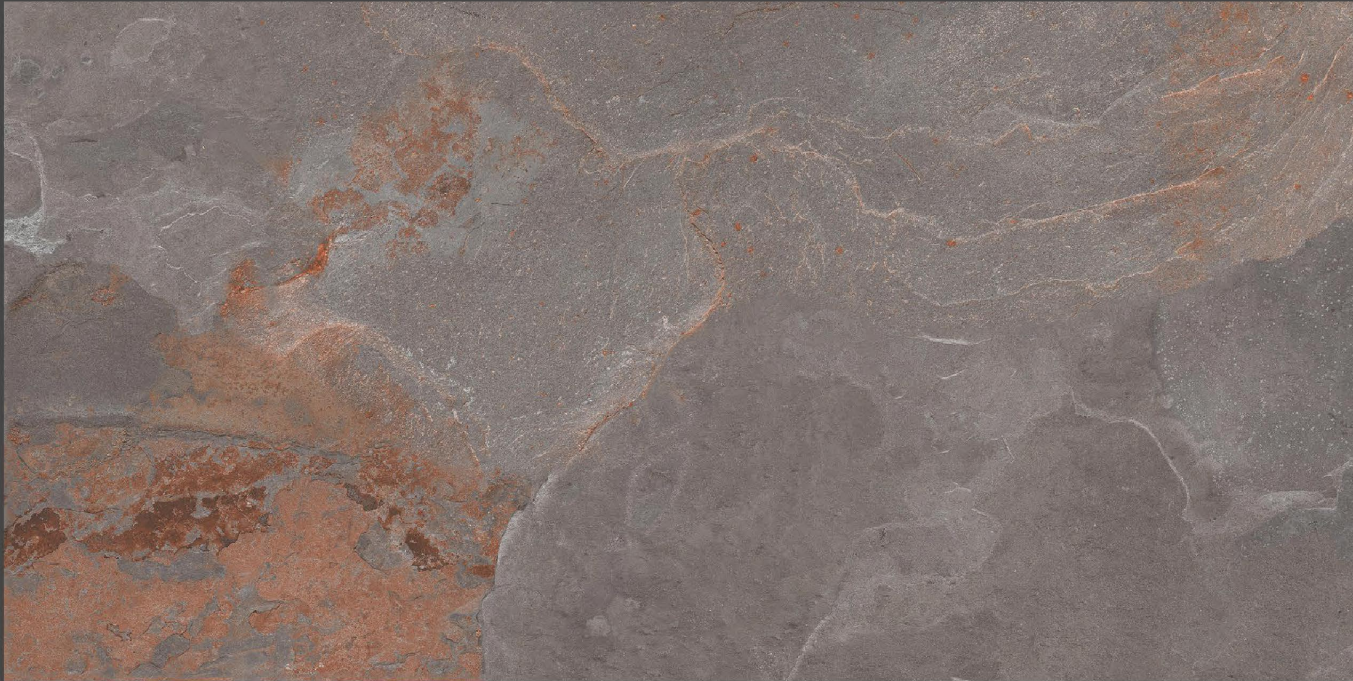

Slatestone Grey

Rustic Matt
800X1600MM

RANDOM
DESIGN

Application

Living

Bathroom

Hotel

Office