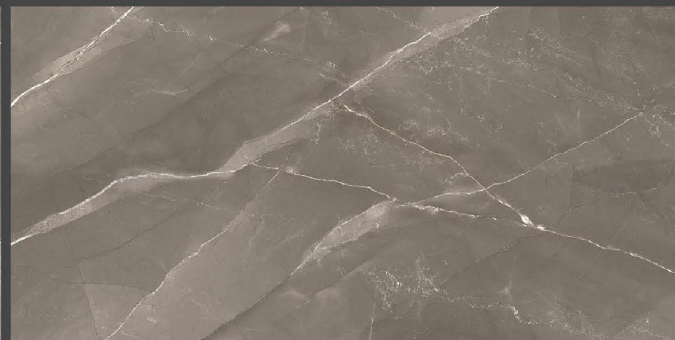

9MM
Thickness

Scarlett Apricot

Rustic Matt
800X1600MM

RANDOM
DESIGN

Application

Living

Bathroom

Hotel