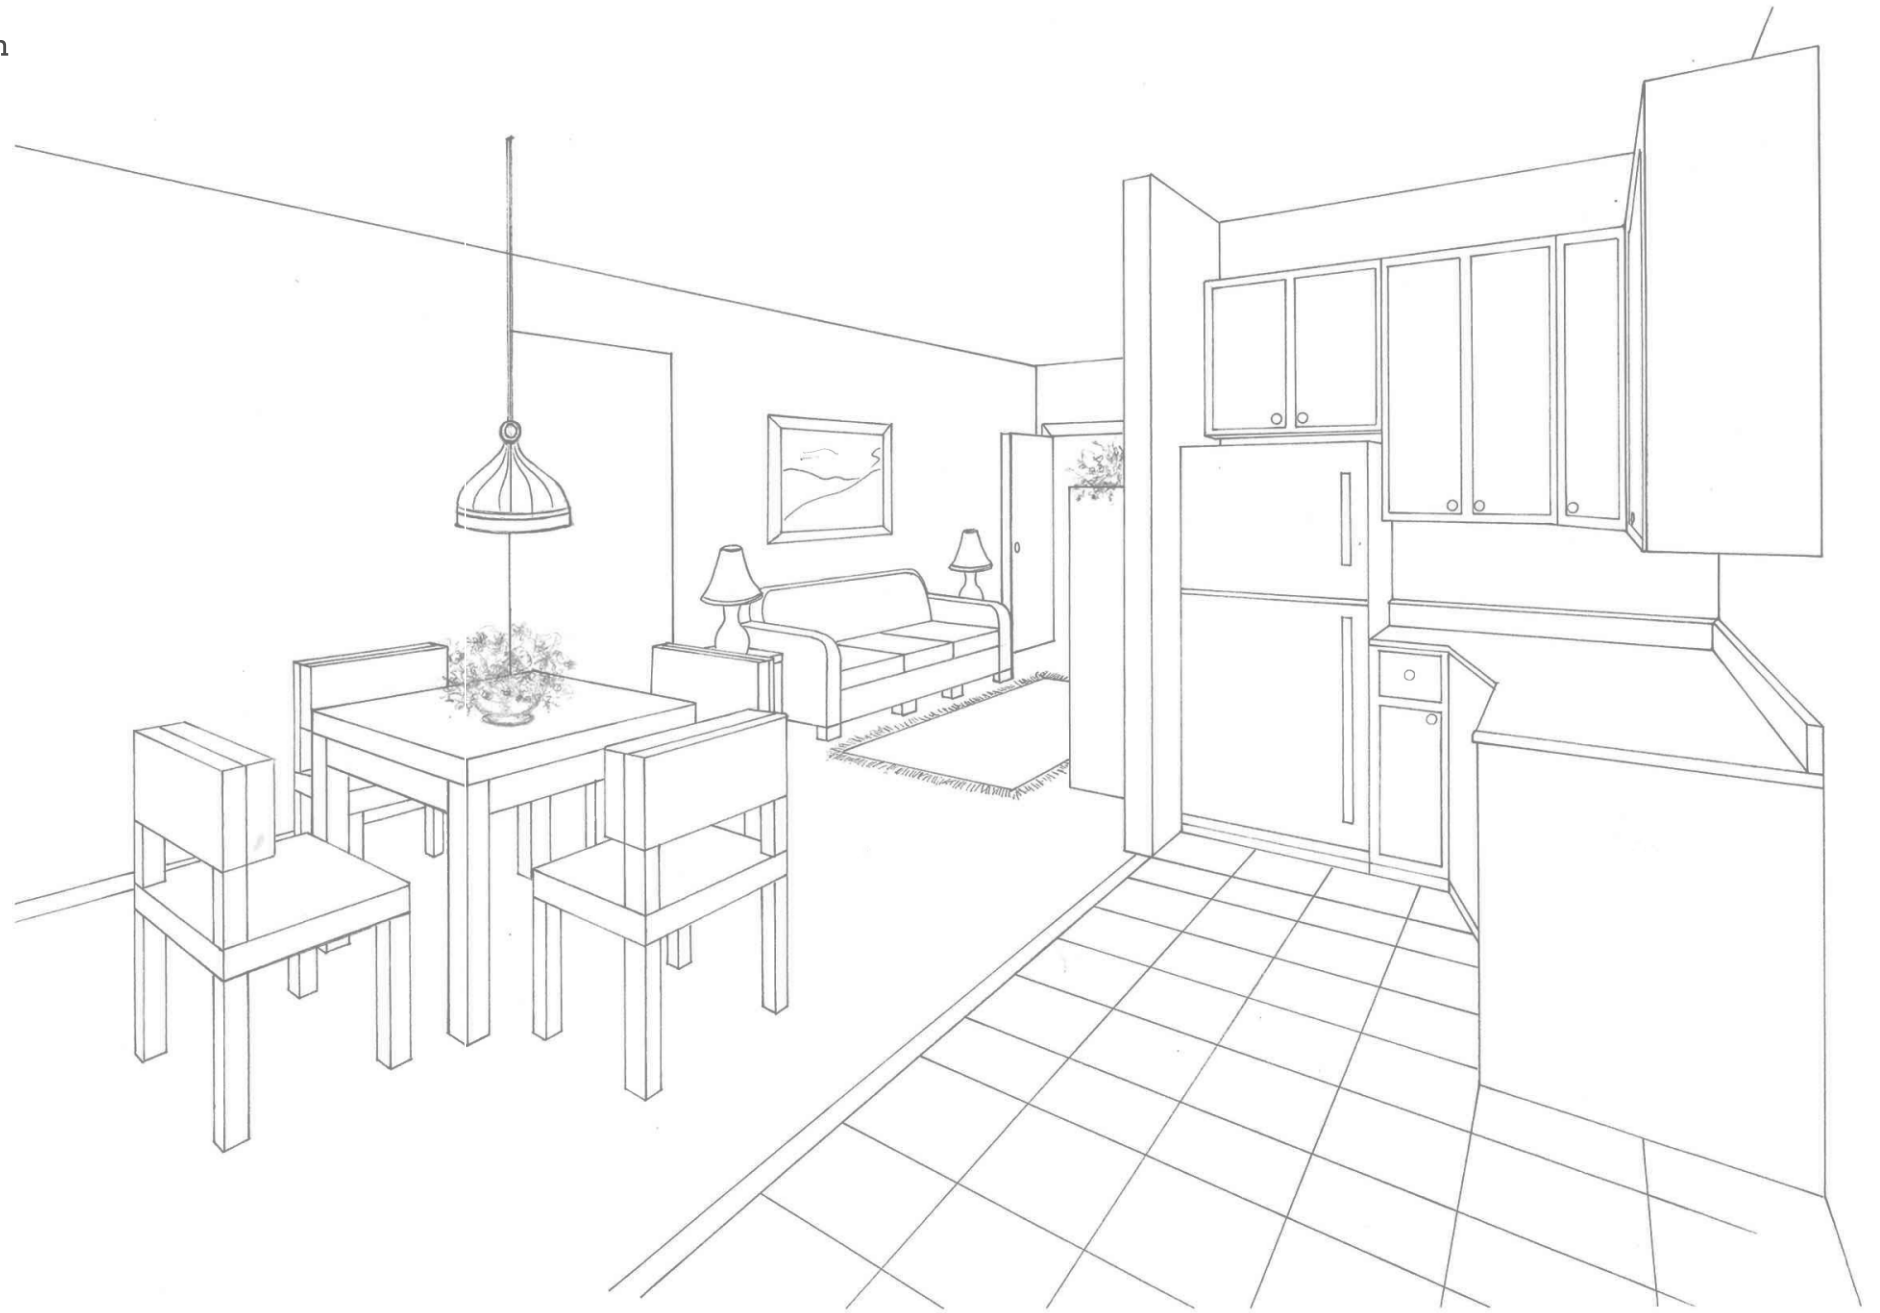

1200x1200mm

Matt
Surface

**FLAKE
OFF WHITE**

3 Randoms

1200x1200mm

Matt
Surface

Matt
Collection

**SEASTONE
BIANCO**