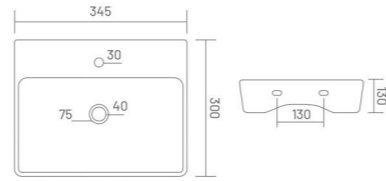

**RIVA**

Wall Hung Basin  
L 395 W 330 H 170

WALL HUNG BASIN

**CUBA**

Wall Hung Basin  
L 345 W 300 H 130

WALL HUNG BASIN

**NANO**

Wall Hung Basin  
L 380 W 300 H 190