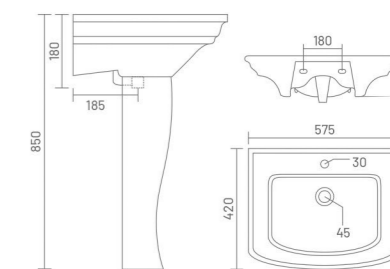

KITE

Wash Basin Pedestal
L 570 W 495 H 850