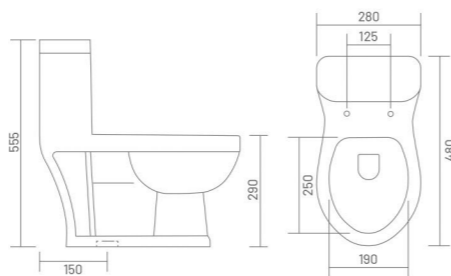

ONE PIECE CLOSET

WASH DOWN FLUSH **PP** PP SEAT COVER

CLASSIC - S&P

One Piece Closet
L 705 W 395 H 685
S Trap - 225mm(9")
P Trap - 185mm

WASH DOWN FLUSH **PP** PP SEAT COVER

CAMRY - S&P

One Piece Closet
L 720 W 340 H 680
S Trap - 225mm(9")
P Trap - 190mm

BABY - S

One Piece Closet
L 480 W 280 H 555
S Trap - 150mm(6")

TWO PIECE CLOSET

JACK - S&P

Two Piece Closet
L 660 W 355 H 735
S Trap - 225mm(9")
P Trap - 180mm

JASS - S&P

Two Piece Closet
L 674 W 355 H 735
S Trap - 225mm(9")
P Trap - 180mm