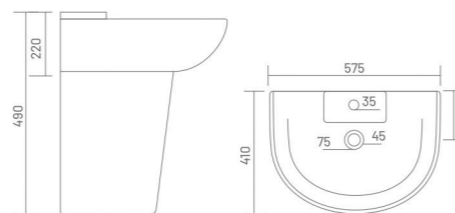

SELINA

Wash Basin Half Pedestal
L 575 W 410 H 490