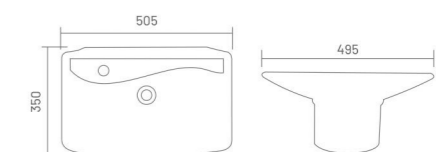

One Piece Basin  
L 390 W 355 H 355

**PROTON**

One Piece Basin  
L 400 W 385 H 280

**CORAL**

One Piece Basin  
L 505 W 350 H 262

WALL HUNG BASIN

**ADDY**

Wall Hung Basin  
L 410 W 375 H 155