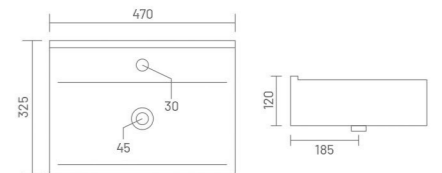

**FLORA**

Wall Hung Basin  
L 470 W 350 H 200

**VITRO**

Wall Hung Basin  
L 390 W 440 H 145

**AWIO**

Wall Hung Basin  
L 470 W 325 H 120

**BRIGO WITH STAND**

Wall Hung Basin  
L 530 W 405 H 190