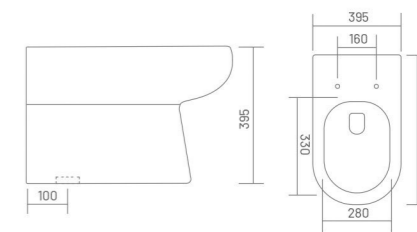

PP PP SEAT COVER

COCO - S
Water Closet
L 505 W 355 H 405