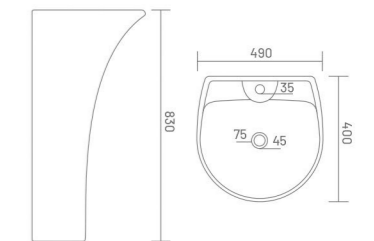

PORSCHE

One Piece Basin
L 420 W 390 H 830