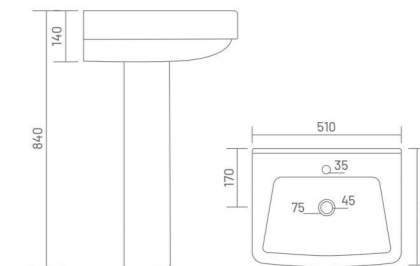

WASH BASIN PEDESTAL

**CROWNLY**  
Wash Basin Pedestal  
L 550 W 425 H 825

**LEVIS**  
Wash Basin Pedestal  
L 545 W 475 H 840

**TORUS**  
Wash Basin Pedestal  
L 510 W 430 H 840

**SCALA**

Wash Basin Pedestal  
L 500 W 425 H 830