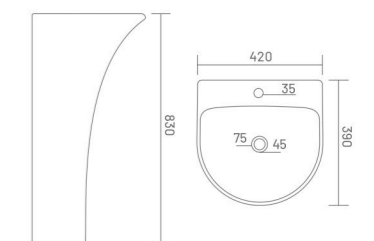

ONE PIECE BASIN

TESLA

One Piece Basin
L 420 W 370 H 830

shape of
inspiration

ONE PIECE BASIN

BENTLEY

One Piece Basin
L 490 W 400 H 830

PORSCHE

One Piece Basin
L 420 W 390 H 830

WITH STAND

QUEENY

One Piece Basin
L 560 W 450 H 850