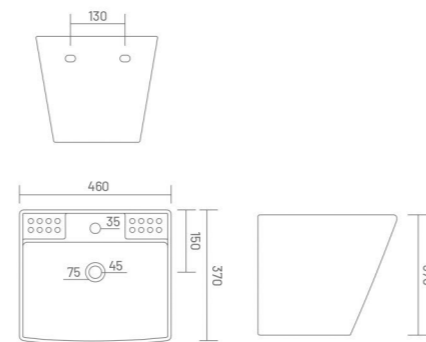

ONE PIECE BASIN

METIX

One Piece Basin
L 460 W 370 H 370

ONE PIECE BASIN

ROMAN

One Piece Basin
L 380 W 370 H 250

GRAND

One Piece Basin
L 555 W 470 H 395

DENIM

One Piece Basin
L 390 W 355 H 355

PROTON

One Piece Basin
L 400 W 385 H 280

CORAL

One Piece Basin
L 505 W 350 H 262