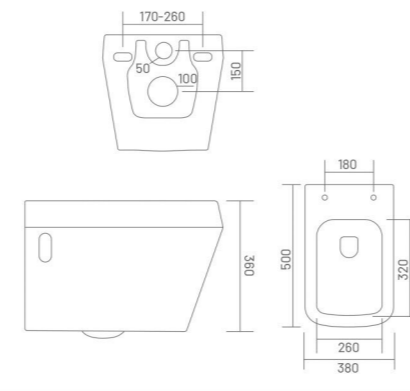

Wall Hung Closet  
L 510 W 340 H 350

RIMLESS DESIGN PP PP SEAT COVER

**CURVE (Rimless)**

Wall Hung Closet  
L 510 W 360 H 340

RIMLESS DESIGN UF UF SEAT COVER  
PP PP SEAT COVER

**KAIZEN (Rimless)**

Wall Hung Closet  
L 500 W 370 H 360