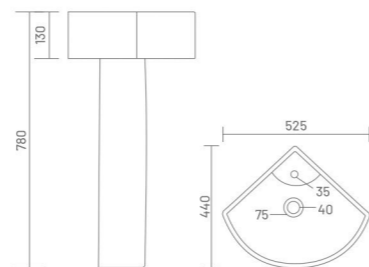

HONEST

Wash Basin Pedestal
L 450 W 300 H 780