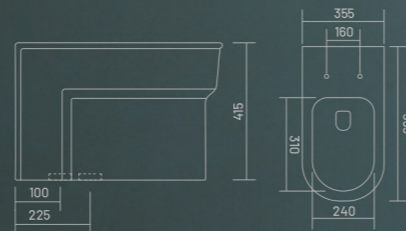

LUXURIOUS WATER CLOSET

BIBA (Syphonic)

Water Closet
L 595 W 355 H 415

4D
FLUSH

RIMLESS
DESIGN

SYPHONIC
FLUSH

UF SEAT
COVER

PP SEAT
COVER