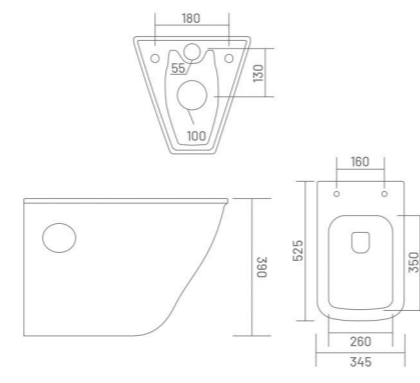

UF UF SEAT COVER

PP PP SEAT COVER

COMMANDER

Wall Hung Closet
L 515 W 360 H 350