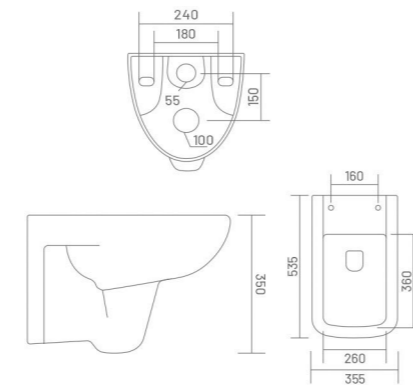

PP PP SEAT COVER

MINI

Wall Hung Closet
L 485 W 350 H 350