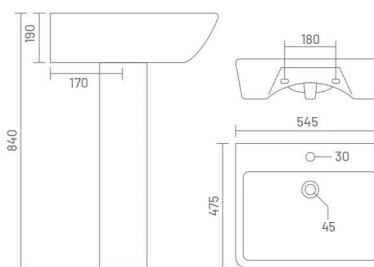

TORUS
Wash Basin Pedestal
L 510 W 430 H 840