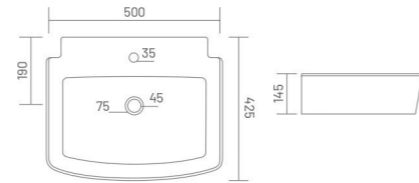

WALL HUNG BASIN

**PLANO**

Wall Hung Basin  
L 455 W 350 H 145

WALL HUNG BASIN

**MARCO**

Wall Hung Basin  
L 465 W 330 H 170

**SCALA**

Wall Hung Basin  
L 500 W 425 H 145