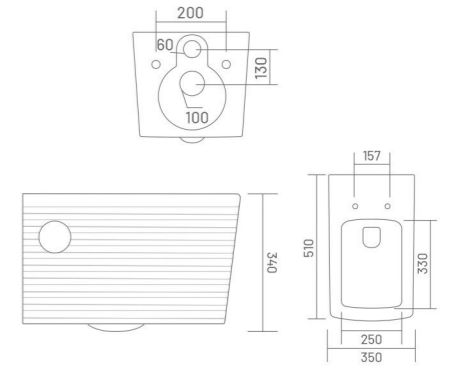

UF UF SEAT COVER PP PP SEAT COVER

ITALIA-Z

Wall Hung Closet
L 510 W 350 H 340