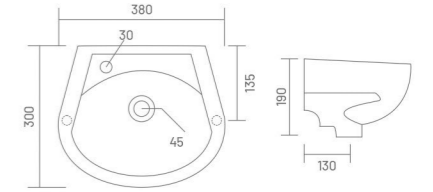

**RIVA**

Wall Hung Basin  
L 395 W 330 H 170

WALL HUNG BASIN

**CUBA**

Wall Hung Basin  
L 345 W 300 H 130

WALL HUNG BASIN

**NANO**

Wall Hung Basin  
L 380 W 300 H 190