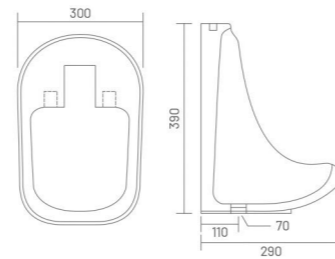

SMALL URINAL

Urinal
L 290 W 300 H 390

LADIES URINAL

Squatting Urinal
L 450 W 355 H 100