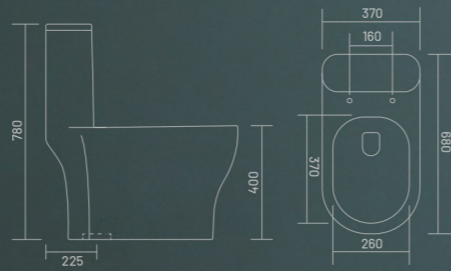

ONE PIECE CLOSET

WATERON - S

One Piece Closet
L 680 W 370 H 780
S Trap - 225mm(9")

4D
FLUSH

RIMLESS
DESIGN

SYPHONIC
FLUSH

UF SEAT
COVER

PP SEAT
COVER