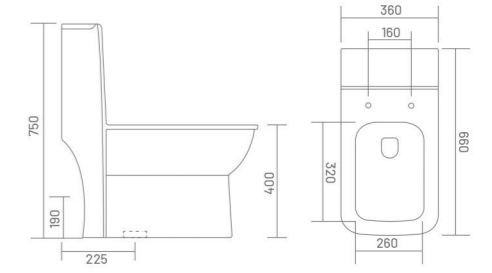

slender stuff  
of dimension

ONE PIECE CLOSET

RIMLESS DESIGN

WASH DOWN FLUSH

UF SEAT COVER

PP SEAT COVER

**ORCHID - S&P (Rimless)**

One Piece Closet  
L 660 W 360 H 750  
S Trap - 225mm(9")  
P Trap - 190mm