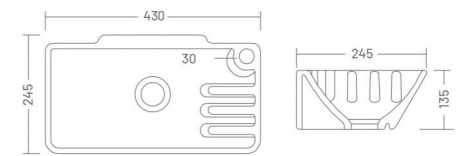

LARA

Wall Hung Basin
L 325 W 270 H 125