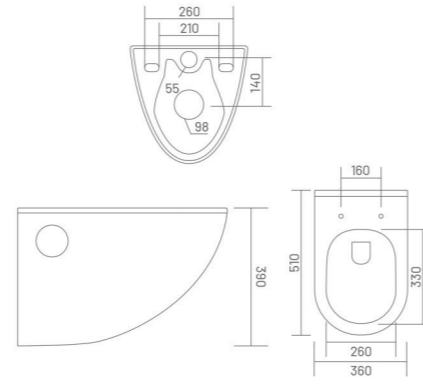

WALL HUNG CLOSET

RIMLESS DESIGN **UF** UF SEAT COVER
PP PP SEAT COVER

OPERA (Rimless)

Wall Hung Closet
L 510 W 360 H 390

WALL HUNG CLOSET

UF UF SEAT COVER **PP** PP SEAT COVER

PACIFIC

Wall Hung Closet
L 505 W 358 H 366

UF UF SEAT COVER **PP** PP SEAT COVER

RETRO

Wall Hung Closet
L 545 W 365 H 330

PP PP SEAT COVER

CASCADE

Wall Hung Closet
L 495 W 385 H 365

RIMLESS DESIGN **UF** UF SEAT COVER
PP PP SEAT COVER

AMAZON (Rimless)

Wall Hung Closet
L 535 W 355 H 350

PP PP SEAT COVER

MINI

Wall Hung Closet
L 485 W 350 H 350