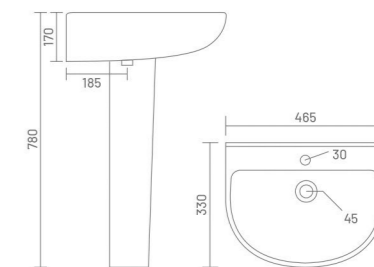

CORNIA CORNER

Wash Basin Pedestal
L 525 W 440 H 780