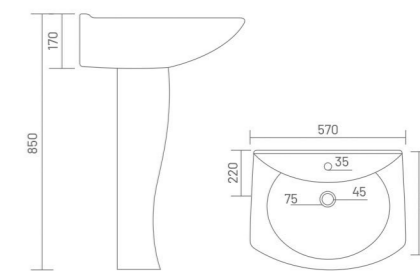

WASH BASIN PEDESTAL

**CUBIC**

Wash Basin Pedestal  
L 425 W 340 H 830

**ADDY**

Wash Basin Pedestal  
L 410 W 360 H 830

**SIMON**

Wash Basin Pedestal  
L 600 W 480 H 860

WASH BASIN PEDESTAL

**SOFIA**

Wash Basin Pedestal  
L 575 W 420 H 850

**KITE**

Wash Basin Pedestal  
L 570 W 495 H 850

**LORIC**

Wash Basin Pedestal  
L 420 W 410 H 790

**SELINA**

Wash Basin Pedestal  
L 575 W 410 H 790