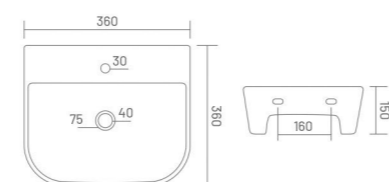

**ERAS**

Wall Hung Basin  
L 485 W 370 H 185

**CUBIC**

Wall Hung Basin  
L 430 W 335 H 130

**ALEXA**

Wall Hung Basin  
L 465 W 325 H 140

**ROMA**

Wall Hung Basin  
L 360 W 360 H 150