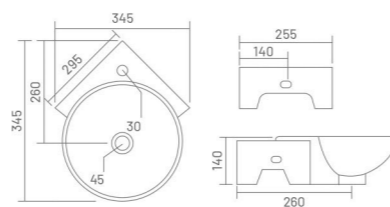

WALL HUNG BASIN

**CORNIA**

Wall Hung Basin  
L 525 W 440 H 140

**LILY CORNER**

Wall Hung Basin  
L 345 W 345 H 140

**BREVA CORNER**

Wall Hung Basin  
L 380 W 380 H 200

**THIN EDGE**