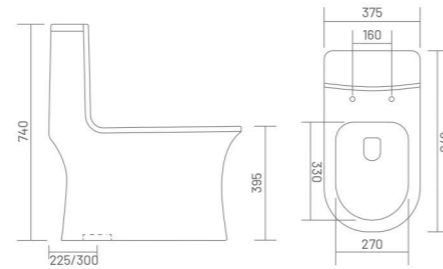

- 5D FLUSH
- RIMLESS DESIGN
- SYPHONIC FLUSH
- UF SEAT COVER
- **PP** PP SEAT COVER

RADO - S

One Piece Closet
L 670 W 360 H 740
S Trap - 225mm(9")
S Trap - 300mm(12")