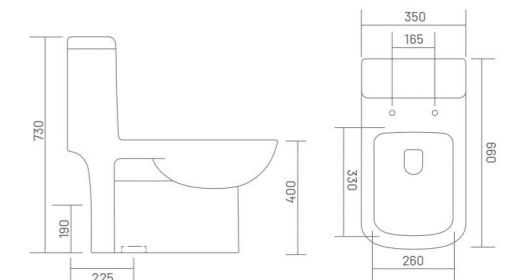

RIO - S&P

One Piece Closet
L 660 W 350 H 730
S Trap - 225mm(9")
P Trap - 185mm