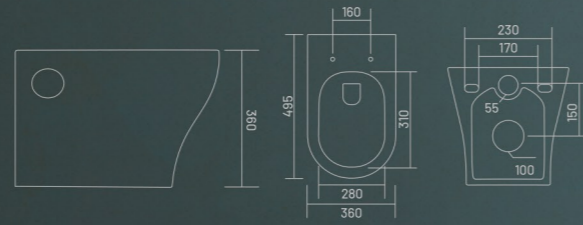

WALL HUNG CLOSET

CUTE (Rimless)

Wall Hung Closet
L 495 W 360 H 360

INBUILT JET

RIMLESS DESIGN

UF SEAT COVER

PP SEAT COVER