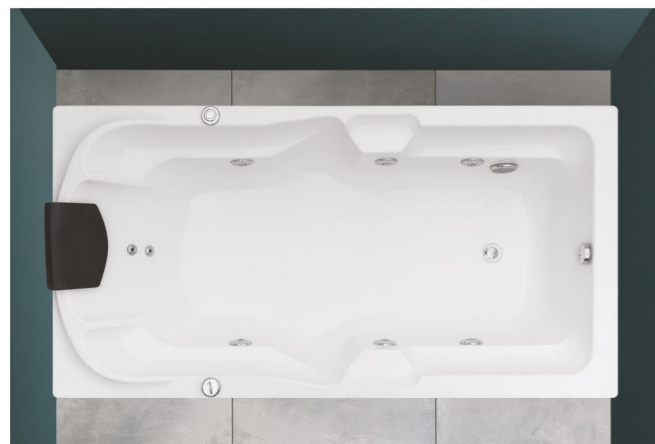

Optional Functions :

Bubble bath | Air pump 300 watt / 1 Pcs. | Bubble jet / 10 Pcs.

WBT-009 Length 1800mm Breadth 900mm Depth 400mm

CONFIGURATION

On-Off air switch	Drainage with overflow
Whirlpool water massage	1-side apron
Water pump 1.5HP / 1 Pcs.	MS stand / 1 Pcs.
Wirpool massage jet big / 6 Pcs.	Pillow / 1 Pcs.
Wirpool massage jet small / 2 Pcs.	White color
Underwater LED light	
Air-adjust valve for the power of massage	

Optional Functions :

Bubble bath | Air pump 300 watt / 1 Pcs. | Bubble jet / 10 Pcs.