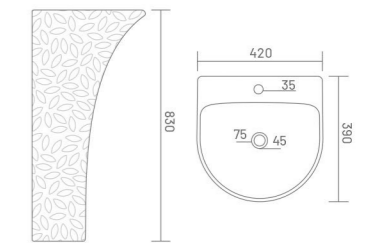

ONE PIECE BASIN