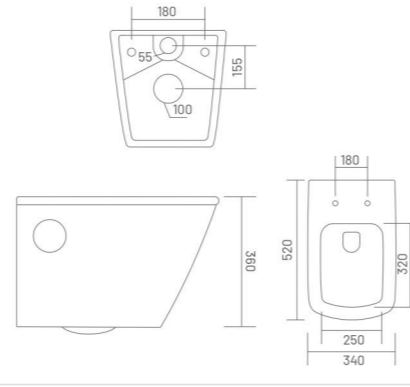

RIMLESS DESIGN PP PP SEAT COVER

CURVE (Rimless)

Wall Hung Closet
L 510 W 360 H 340