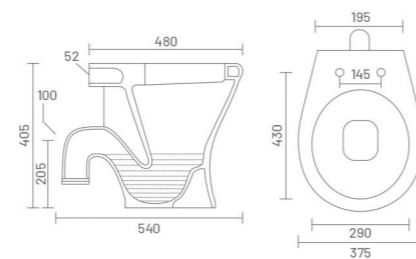

CLASSIC - S

Water Closet
L 540 W 375 H 405