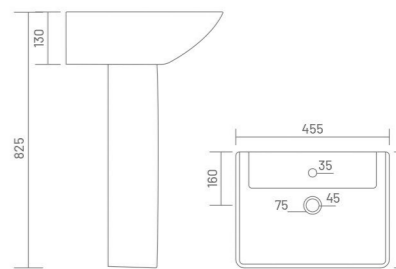

ALEXA

Wash Basin Pedestal
L 465 W 325 H 810