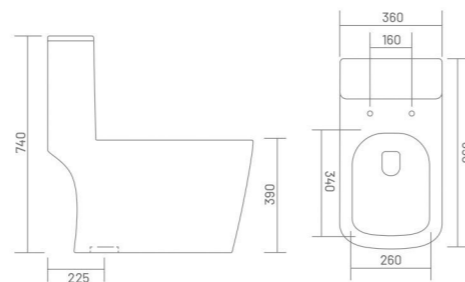

- RIMLESS DESIGN
- SYPHONIC FLUSH
- TORNADO FLUSH
- PP SEAT COVER

**BELLINO - S**

One Piece Closet  
L 695 W 395 H 760  
S Trap - 225mm(9")  
S Trap - 300mm(12")

- 6D FLUSH
- RIMLESS DESIGN
- SYPHONIC FLUSH
- UF SEAT COVER
- PP SEAT COVER