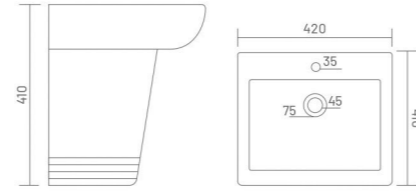

shaping  
new  
creativity

**FLORA**

Wash Basin Half Pedestal  
L 470 W 350 H 430

**CUBIC**

Wash Basin Half Pedestal  
L 425 W 340 H 430

**LORIC**

Wash Basin Half Pedestal  
L 420 W 410 H 410

**PLANO**