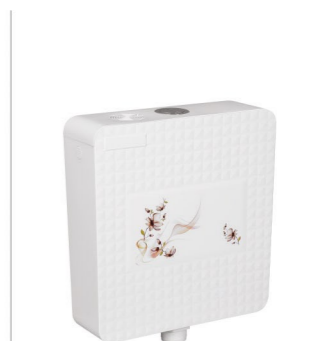

DUAL FLUSH TANK-004

GOLD SERIES

**WBG-001**  
Soap Dish

**WBG-002**  
Robe Hook

**WBG-003**  
Paper Holder

**WBG-004**  
Double Soap Dish

**WBG-005**  
Tumbler Holder

**WBG-006**  
Liquid Soap Dispenser