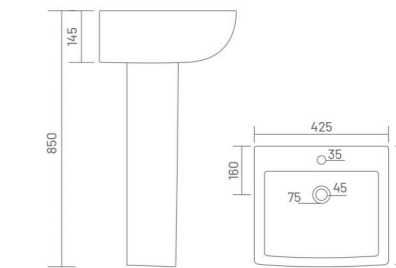

**FLORA**

Wash Basin Pedestal  
L 470 W 300 H 858

**ALEXA**

Wash Basin Pedestal  
L 465 W 325 H 810

**PLANO**

Wash Basin Pedestal  
L 455 W 350 H 825

**LYRA**

Wash Basin Pedestal  
L 425 W 400 H 850