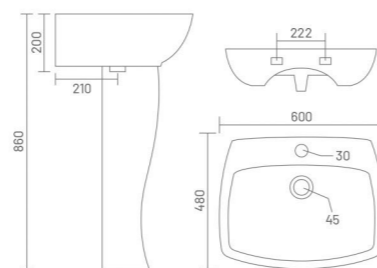

WASH BASIN PEDESTAL

**CUBIC**

Wash Basin Pedestal  
L 425 W 340 H 830

**ADDY**

Wash Basin Pedestal  
L 410 W 360 H 830

**SIMON**

Wash Basin Pedestal  
L 600 W 480 H 860

WASH BASIN PEDESTAL