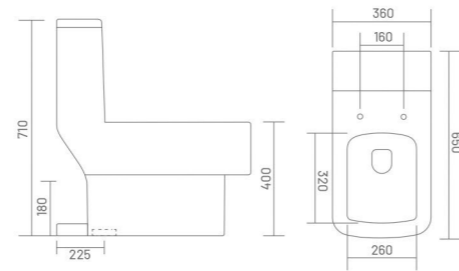

ROLEX - S

One Piece Closet
L 650 W 360 H 710
S Trap - 225mm(9")