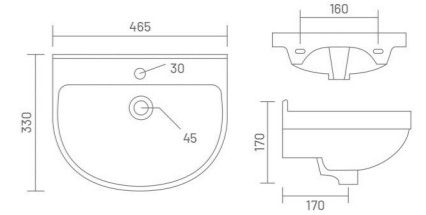

WALL HUNG BASIN

**PLANO**

Wall Hung Basin  
L 455 W 350 H 145

WALL HUNG BASIN

**MARCO**

Wall Hung Basin  
L 465 W 330 H 170

**SCALA**

Wall Hung Basin  
L 500 W 425 H 145