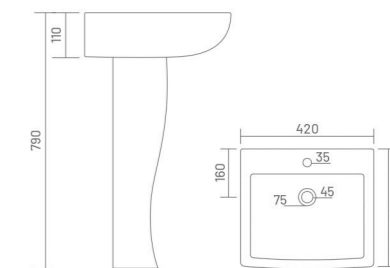

**SOFIA**

Wash Basin Pedestal  
L 575 W 420 H 850

**KITE**

Wash Basin Pedestal  
L 570 W 495 H 850

**LORIC**

Wash Basin Pedestal  
L 420 W 410 H 790

**SELINA**

Wash Basin Pedestal  
L 575 W 410 H 790