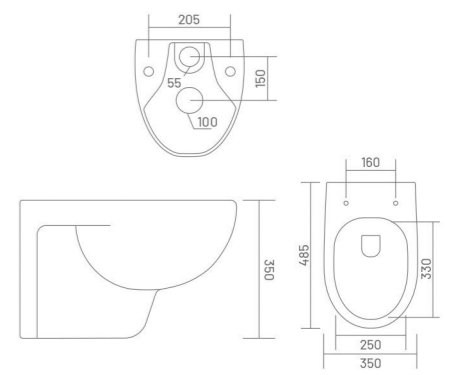

WALL HUNG CLOSET

RIMLESS DESIGN **UF** UF SEAT COVER
PP PP SEAT COVER

OPERA (Rimless)

Wall Hung Closet
L 510 W 360 H 390

WALL HUNG CLOSET

UF UF SEAT COVER **PP** PP SEAT COVER

PACIFIC

Wall Hung Closet
L 505 W 358 H 366

UF UF SEAT COVER **PP** PP SEAT COVER

RETRO

Wall Hung Closet
L 545 W 365 H 330

PP PP SEAT COVER

CASCADE

Wall Hung Closet
L 495 W 385 H 365

RIMLESS DESIGN **UF** UF SEAT COVER
PP PP SEAT COVER

AMAZON (Rimless)

Wall Hung Closet
L 535 W 355 H 350

PP PP SEAT COVER

MINI

Wall Hung Closet
L 485 W 350 H 350