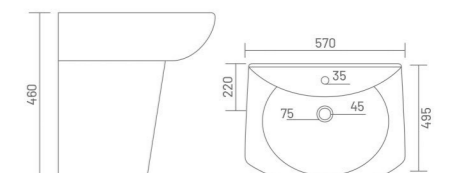

LORIC

Wash Basin Half Pedestal
L 420 W 410 H 410

PLANO

Wash Basin Half Pedestal
L 455 W 350 H 410

TORUS

Wash Basin Half Pedestal
L 510 W 430 H 420

LYRA

Wash Basin Half Pedestal
L 425 W 400 H 430

ALEXA

Wash Basin Half Pedestal
L 465 W 325 H 410

KITE

Wash Basin Half Pedestal
L 570 W 495 H 460