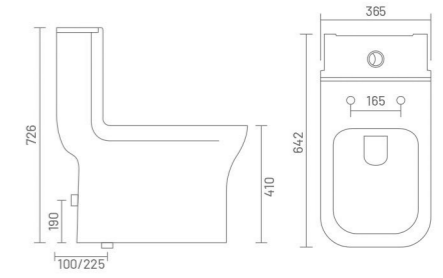

COMPASS - S&P

One Piece Closet
L 642 W 365 H 726
S Trap - 100mm(4")
S Trap - 225mm(9")
P Trap - 190mm