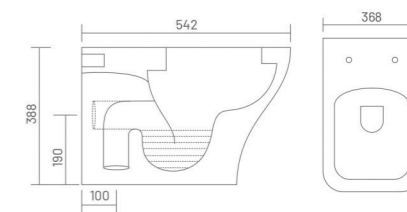

**PP** PP SEAT COVER

**POPO - S**  
 Water Closet  
 L 515 W 375 H 428

LUXURIOUS WATER CLOSET

**UF** UF SEAT COVER  
**PP** PP SEAT COVER

**TATA - S&P**  
 Water Closet  
 L 542 W 368 H 388

**UF** UF SEAT COVER  
**PP** PP SEAT COVER