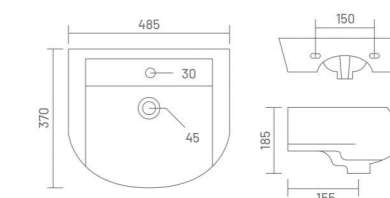

BRIGO WITH STAND

Wall Hung Basin
L 530 W 405 H 190

CODY

Wall Hung Basin
L 440 W 290 H 135

HONEST

Wall Hung Basin
L 450 W 300 H 190

PEARL

Wall Hung Basin
L 405 W 320 H 140

REAL

Wall Hung Basin
L 475 W 330 H 200

ERAS

Wall Hung Basin
L 485 W 370 H 185