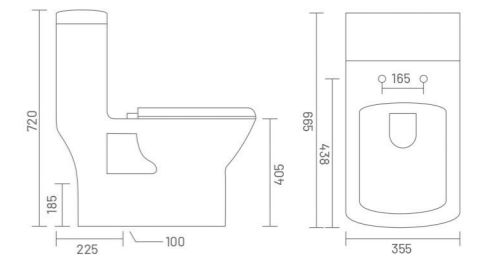

LORAS - S&P

One Piece Closet
L 665 W 355 H 720
S Trap - 225mm(9")
P Trap - 185mm