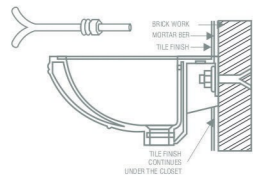

WALL HUNG BASIN

As per shown in the picture, the rag bolt must be grouted into the cement/concrete wall. The bolts must be fixed to the cement/concrete wall. Allow setting & checking than install it using nut and washer.

COUNTER WASHBASIN

At the beginning

1. A skilled or experienced person should install counter lavatories.
2. Avoid using adhesive with this product.
3. Check the waste area and supply tubing if required.
4. Do not open the lavatory from its protective carton until you are ready for installation.
5. Please follow all local building and plumbing codes.