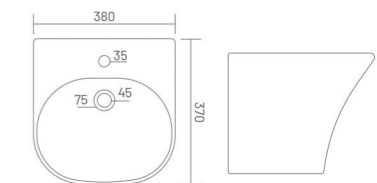

**METIX**

One Piece Basin  
L 460 W 370 H 370

ONE PIECE BASIN

**ROMAN**

One Piece Basin  
L 380 W 370 H 250

**GRAND**

One Piece Basin  
L 555 W 470 H 395

**DENIM**