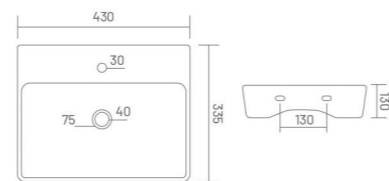

CUBIC

Wall Hung Basin
L 430 W 335 H 130