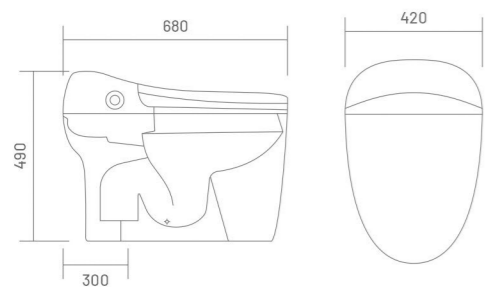

Scan QR Code to have a look at the Video of above all features.

SMART TOILET

WIS-SMART 102

Pulse Tankless Toilet  
L 680 W 420 H 490  
S-trap 300mm(12") rounghing-in

PULSE FLOOR MOUNTED TOILET

WIS-SMART 103