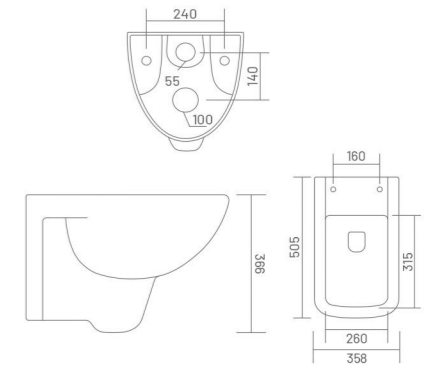

**RIMLESS DESIGN** **UF** UF SEAT COVER  
**PP** PP SEAT COVER

**OPERA (Rimless)**

Wall Hung Closet  
 L 510 W 360 H 390

WALL HUNG CLOSET

**UF** UF SEAT COVER **PP** PP SEAT COVER

**PACIFIC**

Wall Hung Closet  
 L 505 W 358 H 366