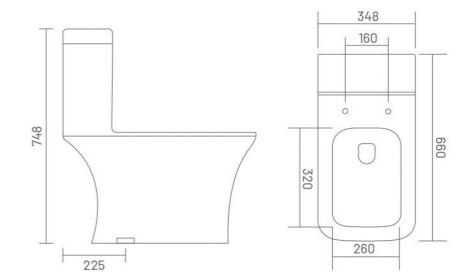

ONE PIECE CLOSET

WASH DOWN FLUSH UF UF SEAT COVER  
PP PP SEAT COVER

**COMPASS - S&P**

One Piece Closet  
L 642 W 365 H 726  
S Trap - 100mm(4")  
S Trap - 225mm(9")  
P Trap - 190mm

WASH DOWN FLUSH UF UF SEAT COVER  
PP PP SEAT COVER