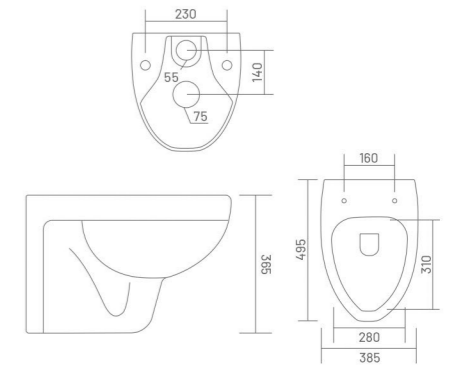

**UF** UF SEAT COVER **PP** PP SEAT COVER

**RETRO**

Wall Hung Closet  
 L 545 W 365 H 330

**PP** PP SEAT COVER

**CASCADE**

Wall Hung Closet  
 L 495 W 385 H 365

**RIMLESS DESIGN** **UF** UF SEAT COVER  
**PP** PP SEAT COVER