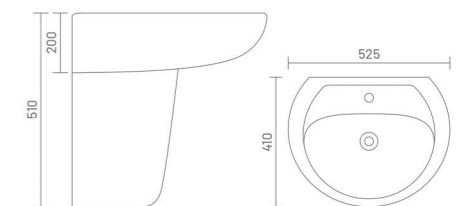

**CLASSIC**

Wash Basin Half Pedestal  
L 570 W 445 H 510

**SELINA**

Wash Basin Half Pedestal  
L 575 W 410 H 490

**MOON**

Wash Basin Half Pedestal  
L 525 W 410 H 510

space with  
playful artistry

ONE PIECE BASIN