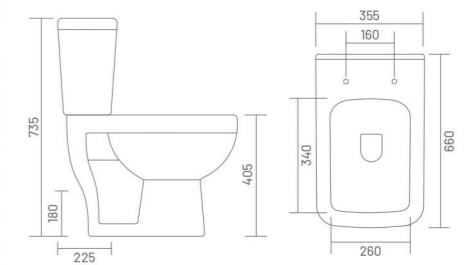

TWO PIECE CLOSET

JACK - S&P

Two Piece Closet
L 660 W 355 H 735
S Trap - 225mm(9")
P Trap - 180mm