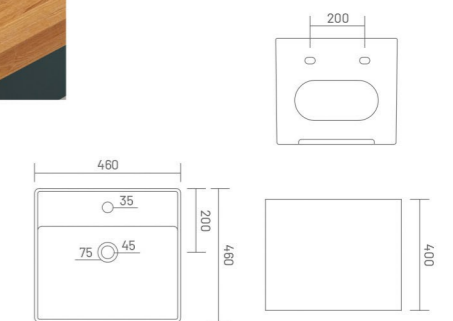

PORSCHE-Z

One Piece Basin
L 420 W 390 H 830