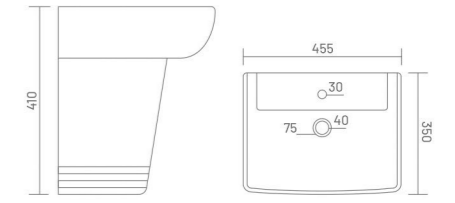

TORUS

Wash Basin Half Pedestal
L 510 W 430 H 420