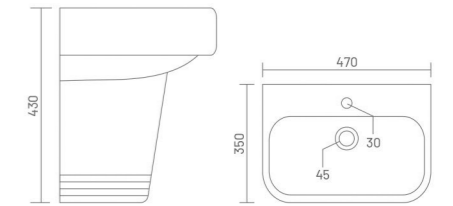

FLORA

Wash Basin Half Pedestal
L 470 W 350 H 430