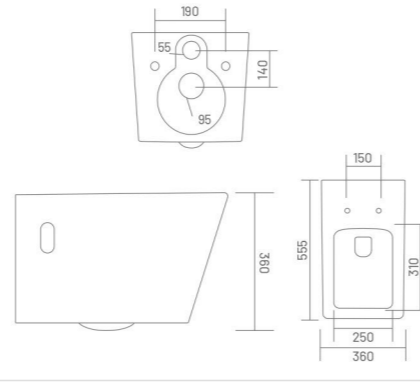

Wall Hung Closet  
L 500 W 360 H 340

WALL HUNG CLOSET

**PP** PP SEAT COVER

**ITALO**

Wall Hung Closet  
L 555 W 360 H 360

WALL HUNG CLOSET

**RIMLESS DESIGN**

**UF** UF SEAT COVER