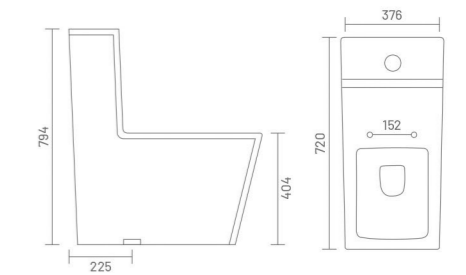

VOLVO - S

One Piece Closet
L 720 W 376 H 794
S Trap - 225mm(9")

- 4D FLUSH
- RIMLESS DESIGN
- SYPHONIC FLUSH
- UF SEAT COVER
- **PP** PP SEAT COVER

CARNIVAL - S

One Piece Closet
L 670 W 360 H 770
S Trap - 225mm(9")