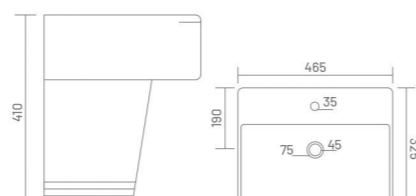

Wash Basin Half Pedestal  
L 455 W 350 H 410

**TORUS**

Wash Basin Half Pedestal  
L 510 W 430 H 420

**LYRA**

Wash Basin Half Pedestal  
L 425 W 400 H 430

**ALEXA**

Wash Basin Half Pedestal  
L 465 W 325 H 410