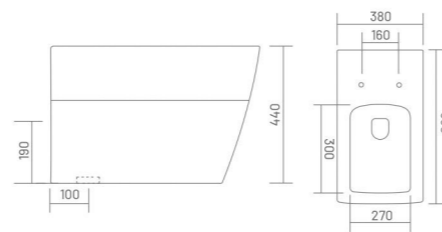

LUXURIOUS WATER CLOSET

RIMLESS DESIGN  
**UF** UF SEAT COVER  
**PP** PP SEAT COVER

**VIVA - S (Rimless)**  
 Water Closet  
 L 540 W 350 H 400

RIMLESS DESIGN  
**PP** PP SEAT COVER

**KROSS - S (Rimless)**  
 Water Closet  
 L 530 W 380 H 440