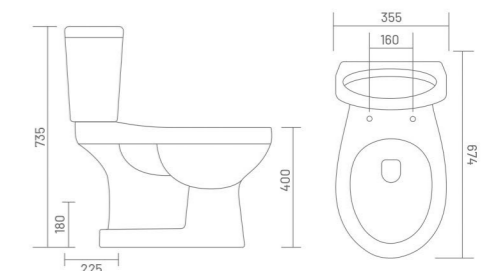

JASS - S&P

Two Piece Closet
L 674 W 355 H 735
S Trap - 225mm(9")
P Trap - 180mm