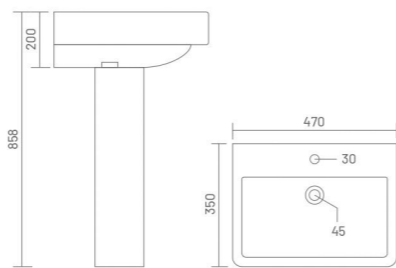

WASH BASIN PEDESTAL

**CROWNLY**  
Wash Basin Pedestal  
L 550 W 425 H 825

**LEVIS**  
Wash Basin Pedestal  
L 545 W 475 H 840

**TORUS**  
Wash Basin Pedestal  
L 510 W 430 H 840

**SCALA**

Wash Basin Pedestal  
L 500 W 425 H 830