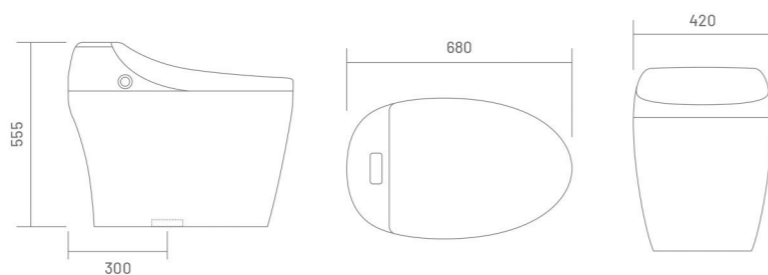

WIS-SMART 101

Pulse Tankless Toilet
L 680 W 420 H 555
S-trap 300mm(12") roughing-in
Floor Mounted
ABS Seat Cover

*Pressure pump must be required for smart toilet
*1.5 bar pressure required compulsory

FEATURES

Hip Cleaning	Women Cleaning	Drying
Water Temperature Adjustment	Seat Temperature Adjustment	
Side Push Button	One Button Flushing	Nozzle Self-Cleaning
Nozzle Adjustment	Electric Leakage Protection	
Led LCD Screen	Tankless Design	LCD Remote
Foot Sense Flushing	Redar Automatic Opening Seat & Cover	

Scan QR Code to have a look at the Video of above all features.