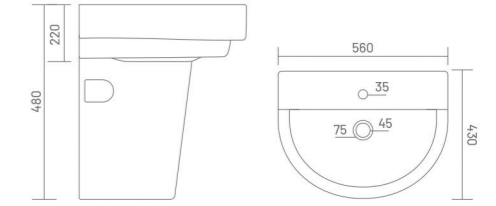

**KITE**

Wash Basin Half Pedestal  
L 570 W 495 H 460

**ADEL**

Wash Basin Half Pedestal  
L 575 W 455 H 510

**SOBER**

Wash Basin Half Pedestal  
L 560 W 430 H 480

**LORAS**

Wash Basin Half Pedestal  
L 565 W 425 H 510