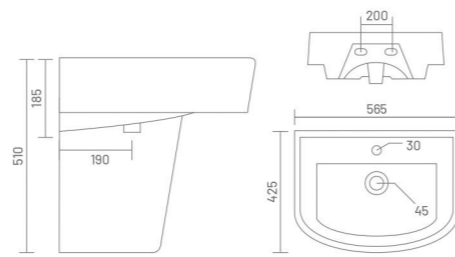

**KITE**

Wash Basin Half Pedestal  
L 570 W 495 H 460

**ADEL**

Wash Basin Half Pedestal  
L 575 W 455 H 510

**SOBER**

Wash Basin Half Pedestal  
L 560 W 430 H 480

**LORAS**

Wash Basin Half Pedestal  
L 565 W 425 H 510