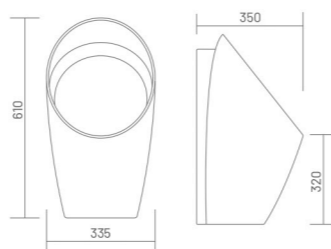

ELLIPS URINAL

Urinal
L 350 W 335 H 610

URINAL SENSOR