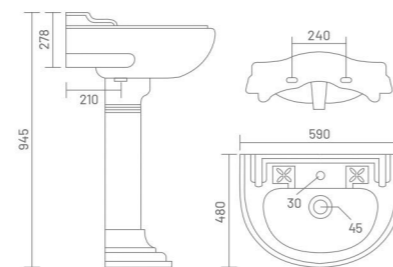

SANDY
Wash Basin Pedestal
L 570 W 450 H 890