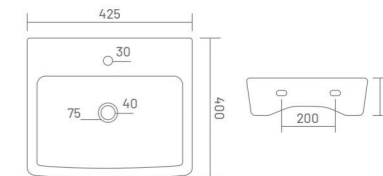

MARK

Wall Hung Basin
L 425 W 300 H 100