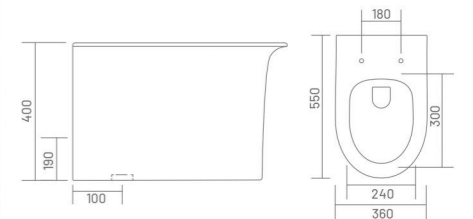

ZARA - S (Rimless)

Water Closet
L 550 W 360 H 390