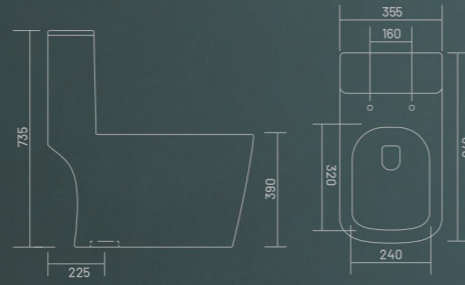

**CARNIVAL - S**

One Piece Closet  
L 670 W 360 H 770  
S Trap - 225mm(9")

ONE PIECE CLOSET

**ARROW - S**

One Piece Closet  
L 650 W 360 H 740  
S Trap - 225mm(9")

WASH DOWN FLUSH

UF SEAT COVER

PP SEAT COVER