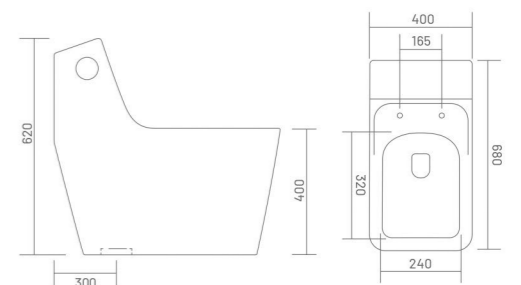

DELL - S

One Piece Closet
L 680 W 400 H 620
S Trap - 300mm(12")