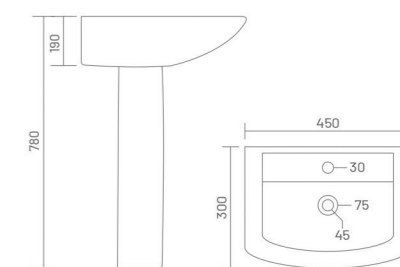

**SOFIA**

Wash Basin Pedestal  
L 575 W 420 H 850

**KITE**

Wash Basin Pedestal  
L 570 W 495 H 850

**LORIC**

Wash Basin Pedestal  
L 420 W 410 H 790

**SELINA**

Wash Basin Pedestal  
L 575 W 410 H 790

**MARCO**

Wash Basin Pedestal  
L 465 W 330 H 780

**CORNIA CORNER**

Wash Basin Pedestal  
L 525 W 440 H 780

**HONEST**

Wash Basin Pedestal  
L 450 W 300 H 780

**MOON**

Wash Basin Pedestal  
L 525 W 410 H 805