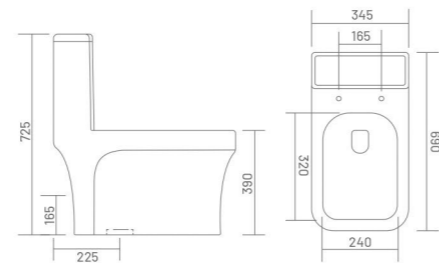

**FUSION - S**

One Piece Closet  
L 670 W 360 H 755  
S Trap - 225mm(9")

ONE PIECE CLOSET

WASH DOWN FLUSH UF UF SEAT COVER  
PP PP SEAT COVER

**LARRA - S**

One Piece Closet  
L 690 W 345 H 725  
S Trap - 225mm(9")