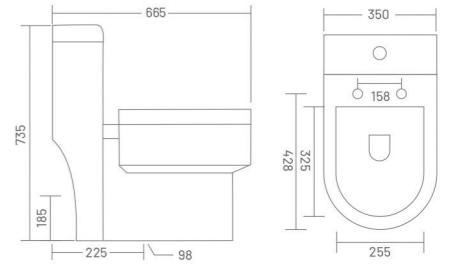

ONE PIECE CLOSET

WASH DOWN FLUSH UF UF SEAT COVER
PP PP SEAT COVER

ROLEX - S

One Piece Closet
L 650 W 360 H 710
S Trap - 225mm(9")

ONE PIECE CLOSET

WASH DOWN FLUSH UF UF SEAT COVER
PP PP SEAT COVER

SPICE - S&P

One Piece Closet
L 665 W 350 H 735
S Trap - 225mm(9")
P Trap - 185mm

WASH DOWN FLUSH PP PP SEAT COVER

LORAS - S&P

One Piece Closet
L 665 W 355 H 720
S Trap - 225mm(9")
P Trap - 185mm

WASH DOWN FLUSH PP PP SEAT COVER

CRYSTAL - S&P

One Piece Closet
L 710 W 375 H 740
S Trap - 100mm(4")
S Trap - 225mm(9")
S Trap - 300mm(12")
P Trap - 175mm

WASH DOWN FLUSH RIMLESS DESIGN
UF UF SEAT COVER PP PP SEAT COVER

VENUS - S (Rimless)

One Piece Closet
L 650 W 350 H 710
S Trap - 300mm(12")