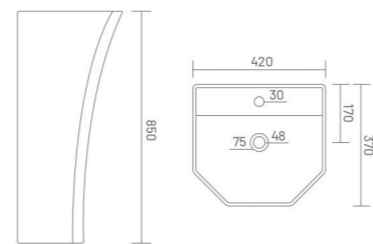

ONE PIECE BASIN

AUDI

One Piece Basin
L 420 W 370 H 850