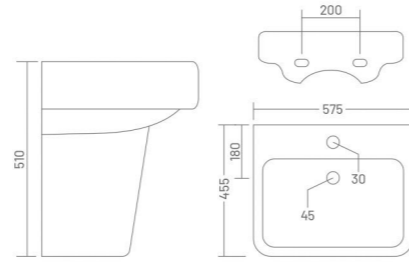

**KITE**

Wash Basin Half Pedestal  
L 570 W 495 H 460

**ADEL**

Wash Basin Half Pedestal  
L 575 W 455 H 510

**SOBER**

Wash Basin Half Pedestal  
L 560 W 430 H 480

**LORAS**

Wash Basin Half Pedestal  
L 565 W 425 H 510

**CLASSIC**

Wash Basin Half Pedestal  
L 570 W 445 H 510

**SELINA**

Wash Basin Half Pedestal  
L 575 W 410 H 490

**MOON**

Wash Basin Half Pedestal  
L 525 W 410 H 510

space with  
playful artistry

ONE PIECE BASIN