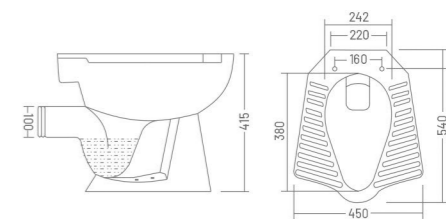

Water Closet
L 540 W 375 H 405

Water Closet
L 540 W 375 H 405

Water Closet
L 540 W 450 H 415

ANGLO - P

Water Closet
L 540 W 450 H 415

Water Closet
L 490 W 380 H 425