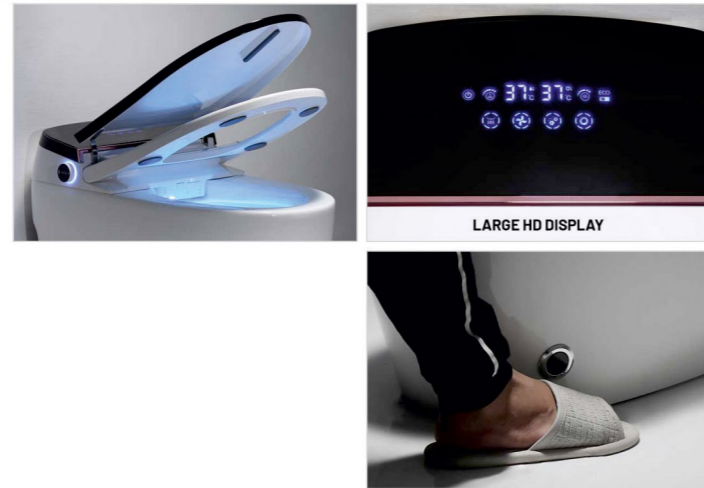

Scan QR Code to have a look at the Video of above all features.

SMART TOILET

WIS-SMART 102

Pulse Tankless Toilet  
L 680 W 420 H 490  
S-trap 300mm(12") rounghing-in

PULSE FLOOR MOUNTED TOILET

WIS-SMART 103