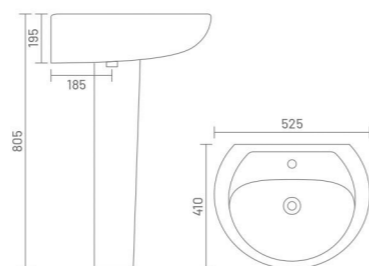

**SOFIA**

Wash Basin Pedestal  
L 575 W 420 H 850

**KITE**

Wash Basin Pedestal  
L 570 W 495 H 850

**LORIC**

Wash Basin Pedestal  
L 420 W 410 H 790

**SELINA**

Wash Basin Pedestal  
L 575 W 410 H 790

**MARCO**

Wash Basin Pedestal  
L 465 W 330 H 780

**CORNIA CORNER**

Wash Basin Pedestal  
L 525 W 440 H 780

**HONEST**

Wash Basin Pedestal  
L 450 W 300 H 780

**MOON**

Wash Basin Pedestal  
L 525 W 410 H 805