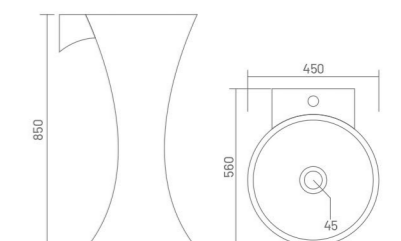

ONE PIECE BASIN

TESLA

One Piece Basin
L 420 W 370 H 830

shape of
inspiration

ONE PIECE BASIN

BENTLEY

One Piece Basin
L 490 W 400 H 830

PORSCHE

One Piece Basin
L 420 W 390 H 830

WITH STAND

QUEENY

One Piece Basin
L 560 W 450 H 850