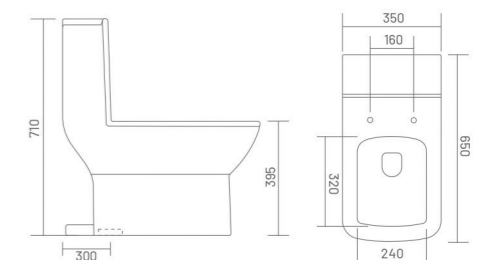

VENUS - S (Rimless)

One Piece Closet
L 650 W 350 H 710
S Trap - 300mm(12")