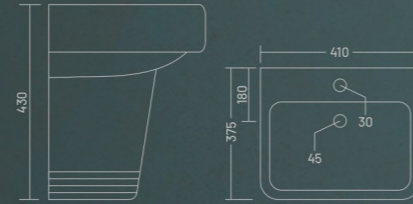

**SOBER**  
Wash Basin Pedestal  
L 560 W 430 H 830

**LEXO**  
Wash Basin Pedestal  
L 520 W 390 H 830

**ERAS**  
Wash Basin Pedestal  
L 475 W 370 H 806

driving  
uniqueness  
in design

**ADDY**

Wash Basin Half Pedestal  
L 410 W 375 H 430