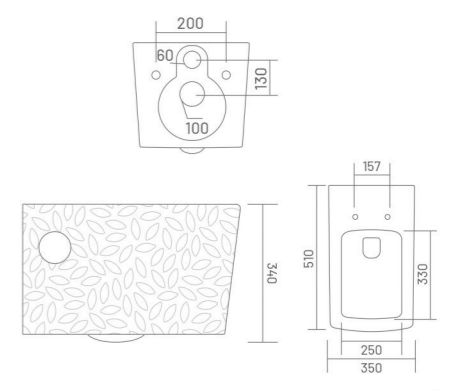

WALL HUNG CLOSET

UF UF SEAT COVER PP PP SEAT COVER

**ITALIA-X**

Wall Hung Closet  
L 510 W 350 H 340

UF UF SEAT COVER PP PP SEAT COVER

**ITALIA-Z**

Wall Hung Closet  
L 510 W 350 H 340

WALL HUNG CLOSET