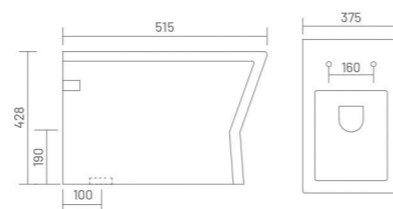

LUXURIOUS WATER CLOSET

RIMLESS DESIGN
UF UF SEAT COVER
PP PP SEAT COVER

RIMLESS DESIGN
PP PP SEAT COVER

PP PP SEAT COVER

LUXURIOUS WATER CLOSET

UF UF SEAT COVER
PP PP SEAT COVER

UF UF SEAT COVER
PP PP SEAT COVER

PP PP SEAT COVER