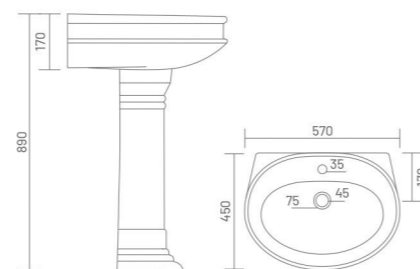

**MARK**

Wash Basin Pedestal  
L 425 W 300 H 730

**SERENA**  
Wash Basin Pedestal  
L 590 W 480 H 945

**SANDY**  
Wash Basin Pedestal  
L 570 W 450 H 890

**CLASSIC**  
Wash Basin Pedestal  
L 570 W 445 H 845