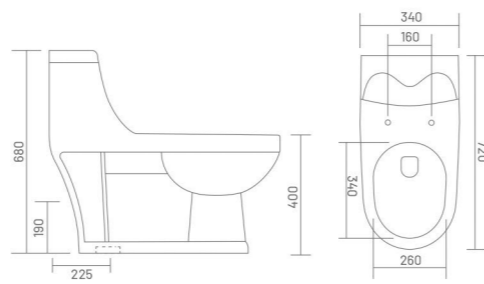

BABY - S

One Piece Closet
L 480 W 280 H 555
S Trap - 150mm(6")