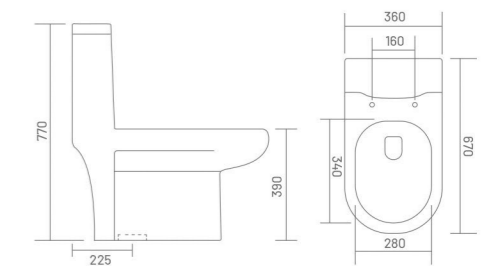

**CARNIVAL - S**

One Piece Closet  
L 670 W 360 H 770  
S Trap - 225mm(9")

ONE PIECE CLOSET

**ARROW - S**

One Piece Closet  
L 650 W 360 H 740  
S Trap - 225mm(9")

WASH DOWN FLUSH

UF SEAT COVER

PP SEAT COVER