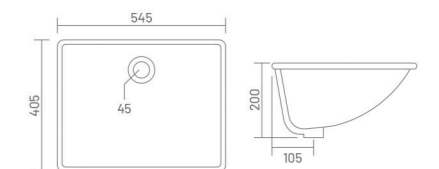

IZOLA

Under Counter Basin
L 545 W 405 H 200