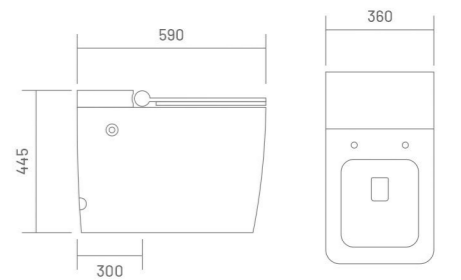

WIS-SMART 104

Pulse Tankless Toilet
L 590 W 360 H 445
S-trap 300mm(12") rounghing-in