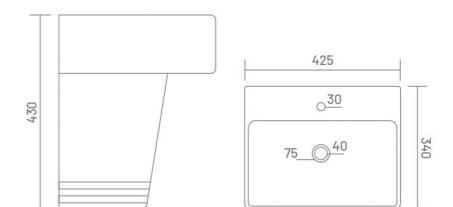

**SOBER**  
Wash Basin Pedestal  
L 560 W 430 H 830

**LEXO**  
Wash Basin Pedestal  
L 520 W 390 H 830

**ERAS**  
Wash Basin Pedestal  
L 475 W 370 H 806

driving  
uniqueness  
in design

**ADDY**

Wash Basin Half Pedestal  
L 410 W 375 H 430

shaping  
new  
creativity

**FLORA**

Wash Basin Half Pedestal  
L 470 W 350 H 430

**CUBIC**

Wash Basin Half Pedestal  
L 425 W 340 H 430

**LORIC**

Wash Basin Half Pedestal  
L 420 W 410 H 410

**PLANO**