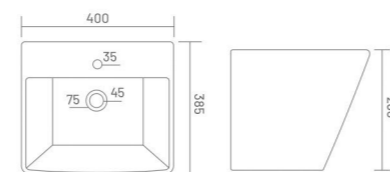

CORAL

One Piece Basin
L 505 W 350 H 262