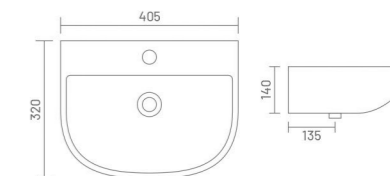

**FLORA**

Wall Hung Basin  
L 470 W 350 H 200

**VITRO**

Wall Hung Basin  
L 390 W 440 H 145

**AWIO**

Wall Hung Basin  
L 470 W 325 H 120

**BRIGO WITH STAND**

Wall Hung Basin  
L 530 W 405 H 190

**CODY**

Wall Hung Basin  
L 440 W 290 H 135

**HONEST**

Wall Hung Basin  
L 450 W 300 H 190

**PEARL**

Wall Hung Basin  
L 405 W 320 H 140

**REAL**

Wall Hung Basin  
L 475 W 330 H 200