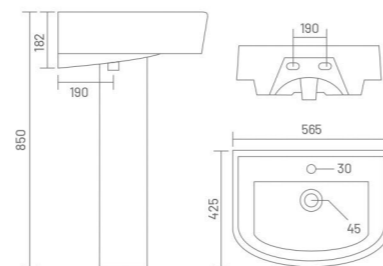

Wash Basin Pedestal  
L 605 W 415 H 820

WASH BASIN PEDESTAL

**ADEL**  
Wash Basin Pedestal  
L 575 W 455 H 855

**PLANET**  
Wash Basin Pedestal  
L 570 W 440 H 870

**LORAS**  
Wash Basin Pedestal  
L 565 W 425 H 850