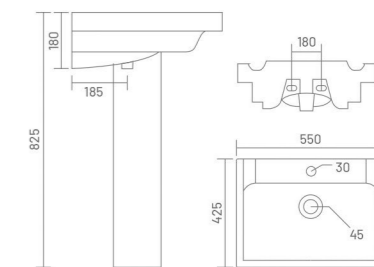

LEVIS
Wash Basin Pedestal
L 545 W 475 H 840