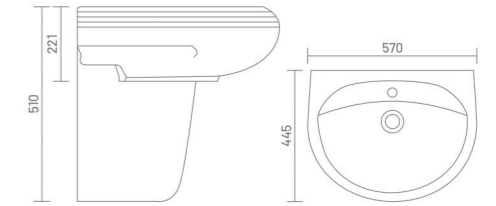

**KITE**

Wash Basin Half Pedestal  
L 570 W 495 H 460

**ADEL**

Wash Basin Half Pedestal  
L 575 W 455 H 510

**SOBER**

Wash Basin Half Pedestal  
L 560 W 430 H 480

**LORAS**

Wash Basin Half Pedestal  
L 565 W 425 H 510

**CLASSIC**

Wash Basin Half Pedestal  
L 570 W 445 H 510

**SELINA**

Wash Basin Half Pedestal  
L 575 W 410 H 490

**MOON**

Wash Basin Half Pedestal  
L 525 W 410 H 510

space with  
playful artistry

ONE PIECE BASIN