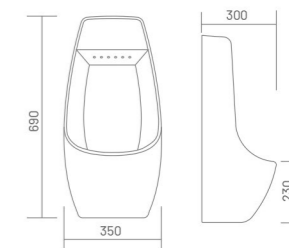

UNIQUE URINAL

Urinal
L 300 W 350 H 690

URINAL SENSOR