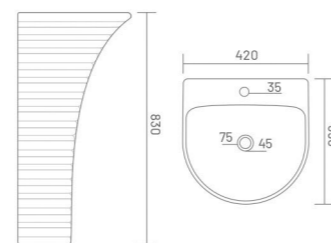

PORSCHE-X

One Piece Basin
L 420 W 390 H 830