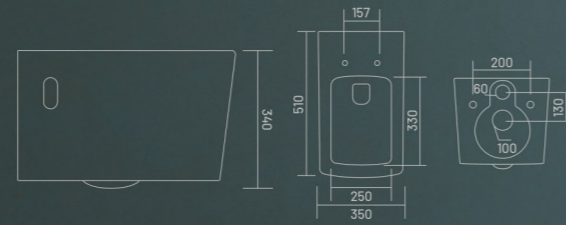

## JASS - S&P

Two Piece Closet  
L 674 W 355 H 735  
S Trap - 225mm(9")  
P Trap - 180mm

the beauty of  
simplicity

**ITALIA**

Wall Hung Closet  
L 510 W 350 H 340

**UF** UF SEAT COVER

**PP** PP SEAT COVER

INBUILT JET