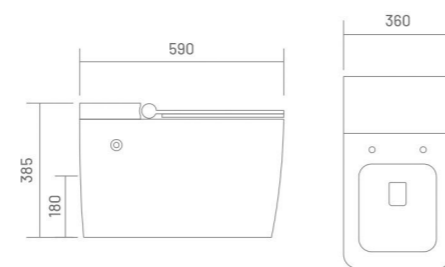

PULSE WALL MOUNTED TOILET

WIS-SMART 105

Wall Hung Closet
L 625 W 380 H 385
P-trap 180mm

WIS-SMART 106

Wall Hung Closet
L 590 W 360 H 385
P-trap 180mm

PULSE TANKLESS WALL HUNG TOILET

A great revolution for the wall hung toilet ! It is the time to remove the concealed cistern now, from now on no need to worry about how to repair when concealed cistern has problem. Tankless wall hung toilet is more convenience and more economical for the consumers , also with Pulse technology may enhance the flushing effect largely so that can be more clean and more water saving.

Six advantages:

From economical aspect, perfectly solve the painful difficulty of wall hung toilet concealed cistern installation.

More convenience, More economic, More clean, More water Saving.

Scan QR Code to have a look at the video of above product installation.