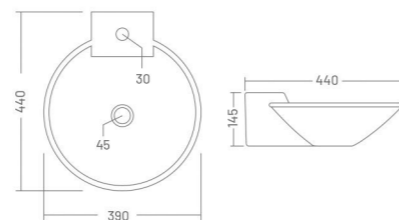

AWIO

Wall Hung Basin
L 470 W 325 H 120