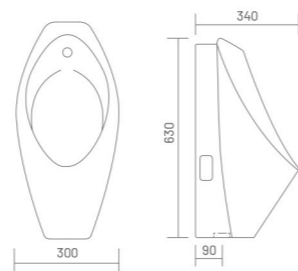

EURO URINAL
(Regular / Blind Installation)

Urinal
L 330 W 300 H 650

URINAL SENSOR