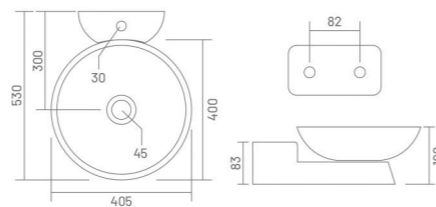

**FLORA**

Wall Hung Basin  
L 470 W 350 H 200

**VITRO**

Wall Hung Basin  
L 390 W 440 H 145

**AWIO**

Wall Hung Basin  
L 470 W 325 H 120

**BRIGO WITH STAND**

Wall Hung Basin  
L 530 W 405 H 190