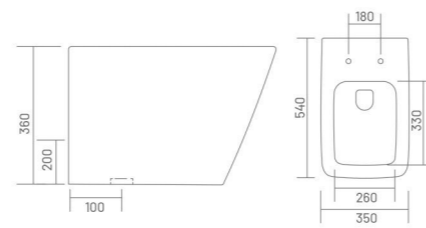

LUXURIOUS WATER CLOSET

RIMLESS DESIGN
UF UF SEAT COVER
PP PP SEAT COVER

VIVA - S (Rimless)
Water Closet
L 540 W 350 H 400

RIMLESS DESIGN
PP PP SEAT COVER

KROSS - S (Rimless)
Water Closet
L 530 W 380 H 440

PP PP SEAT COVER

LUXURIOUS WATER CLOSET

UF UF SEAT COVER
PP PP SEAT COVER

UF UF SEAT COVER
PP PP SEAT COVER

PP PP SEAT COVER