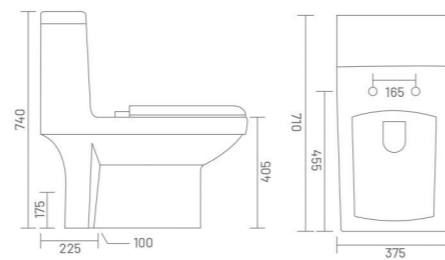

WASH DOWN FLUSH PP PP SEAT COVER

**LORAS - S&P**

One Piece Closet  
L 665 W 355 H 720  
S Trap - 225mm(9")  
P Trap - 185mm

WASH DOWN FLUSH PP PP SEAT COVER

**CRYSTAL - S&P**

One Piece Closet  
L 710 W 375 H 740  
S Trap - 100mm(4")  
S Trap - 225mm(9")  
S Trap - 300mm(12")  
P Trap - 175mm