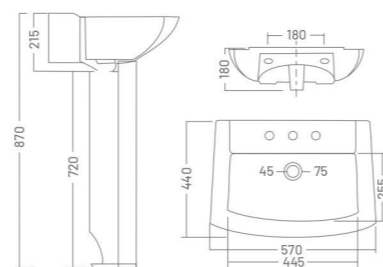

LORAS
Wash Basin Pedestal
L 565 W 425 H 850