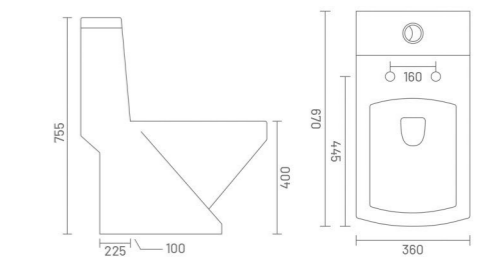

FUSION - S

One Piece Closet
L 670 W 360 H 755
S Trap - 225mm(9")