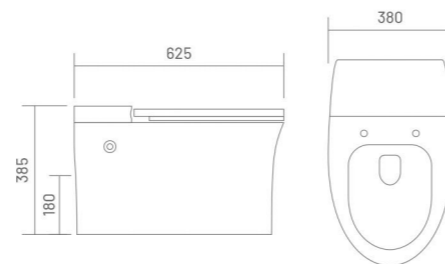

PULSE WALL MOUNTED TOILET

WIS-SMART 105

Wall Hung Closet
L 625 W 380 H 385
P-trap 180mm