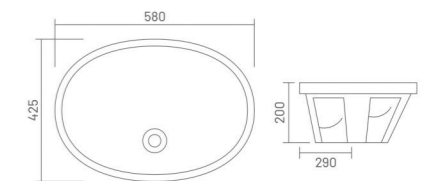

Table Top Basin  
L 345 W 300 H 130

**CORNIA**

Table Top Basin  
L 525 W 440 H 140

COUNTER BASIN

OMEGA

Top Counter Basin  
L 625 W 480 H 170

the essence of tranquillity

COUNTER BASIN