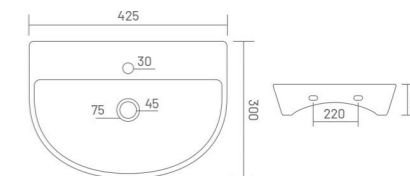

designed  
for glory

WALL HUNG BASIN

**LYRA**

Wall Hung Basin  
L 425 W 400 H 160

**MARK**

Wall Hung Basin  
L 425 W 300 H 100

**LORIC**

Wall Hung Basin  
L 420 W 410 H 100