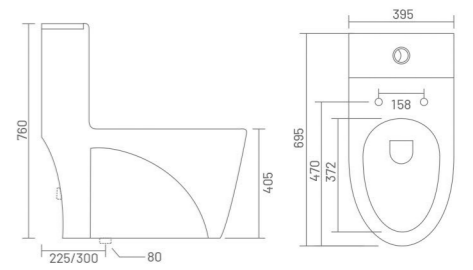

BELLINO - S

One Piece Closet
L 695 W 395 H 760
S Trap - 225mm(9")
S Trap - 300mm(12")