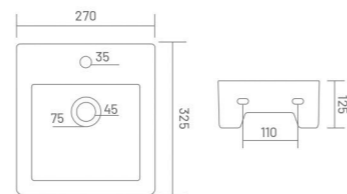

**ROSY**

Wall Hung Basin  
L 315 W 300 H 125

**KENZO**

Wall Hung Basin  
L 430 W 245 H 135

**LARA**

Wall Hung Basin  
L 325 W 270 H 125

**CANDY**

Wall Hung Basin  
L 380 W 265 H 125