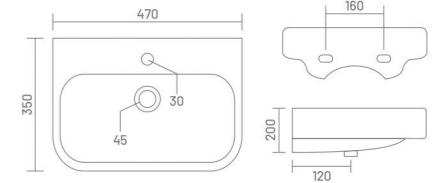

VITRO

Wall Hung Basin
L 390 W 440 H 145