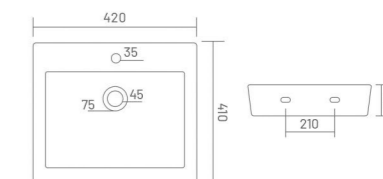

designed  
for glory

WALL HUNG BASIN

**LYRA**

Wall Hung Basin  
L 425 W 400 H 160

**MARK**

Wall Hung Basin  
L 425 W 300 H 100

**LORIC**

Wall Hung Basin  
L 420 W 410 H 100