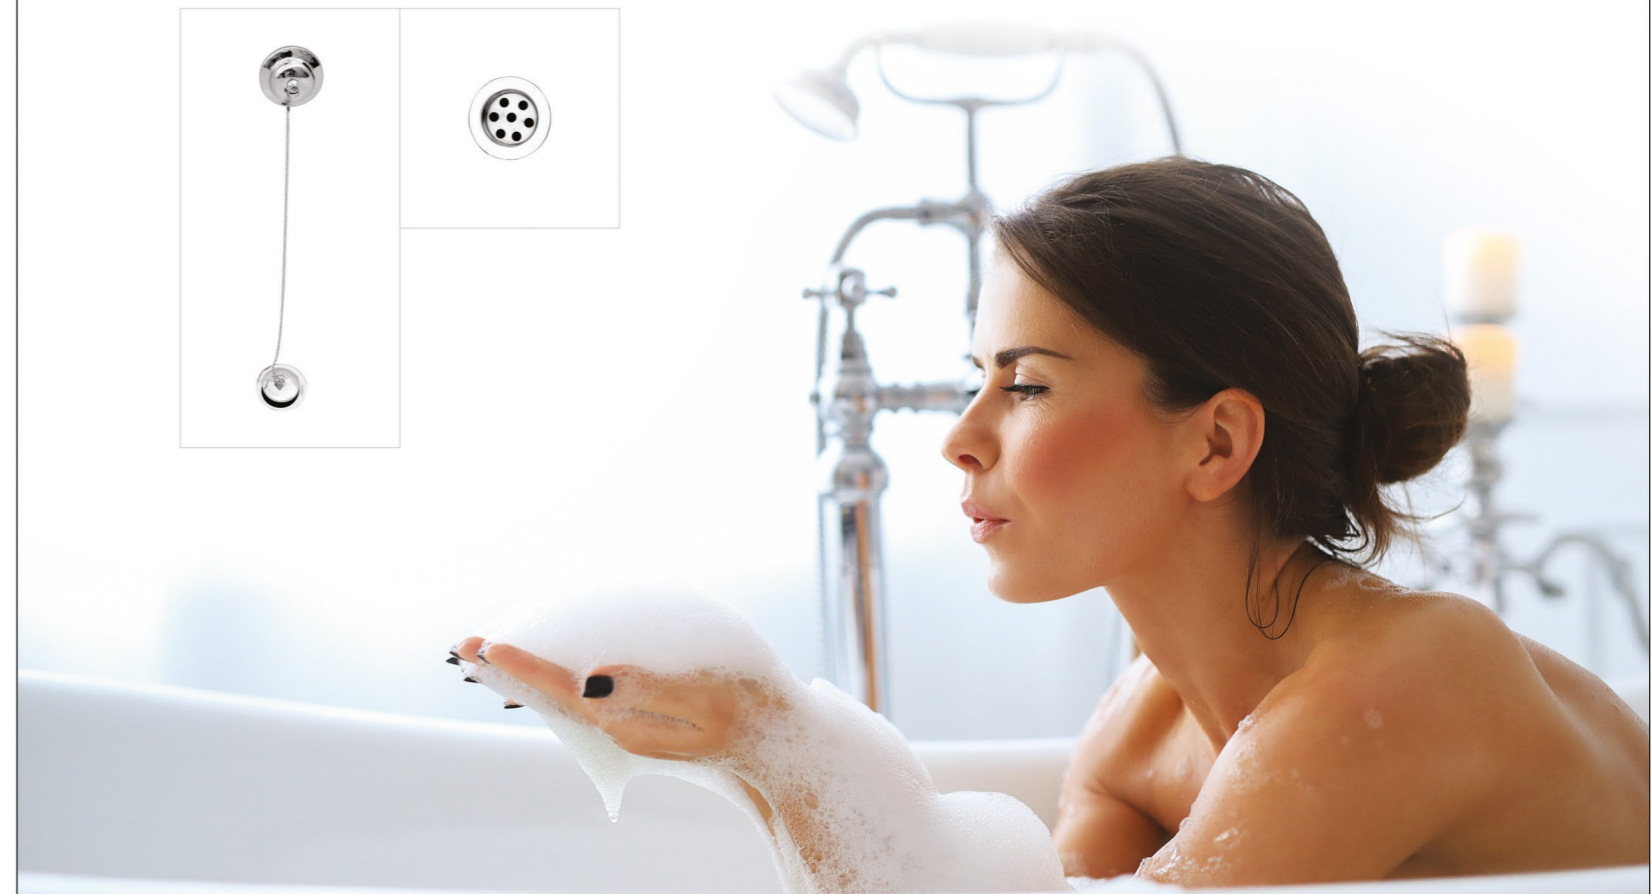

BATH TUB ACCESSORIES