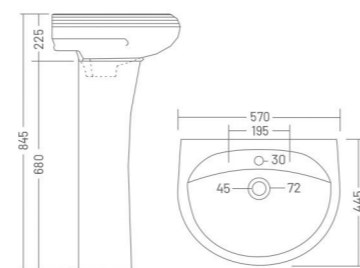

**MARK**

Wash Basin Pedestal  
L 425 W 300 H 730

**SERENA**  
Wash Basin Pedestal  
L 590 W 480 H 945

**SANDY**  
Wash Basin Pedestal  
L 570 W 450 H 890

**CLASSIC**  
Wash Basin Pedestal  
L 570 W 445 H 845