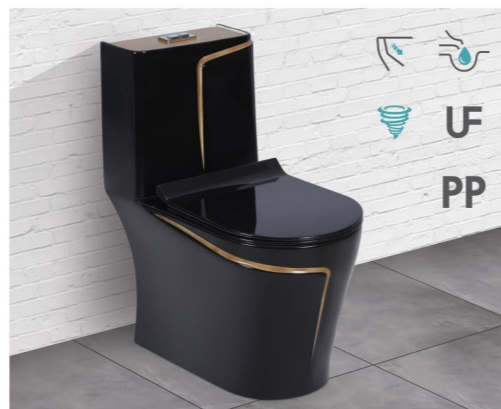

NOVA-ROYAL BLACK (Glossy) L 700 W 370 H 750
S Trap - 225mm(9")