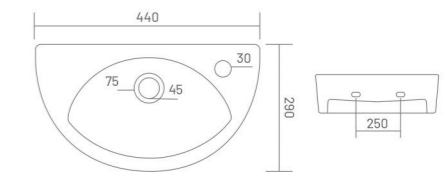

HONEST

Wall Hung Basin
L 450 W 300 H 190