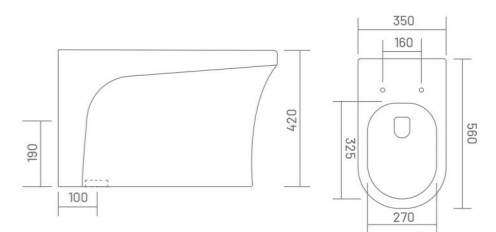

PP SEAT  
COVER

**ZARA - S (Rimless)**

Water Closet  
L 550 W 360 H 390

RIMLESS  
DESIGN

UF SEAT  
COVER

PP SEAT  
COVER

**JIVA - S&P (Rimless)**

Water Closet  
L 560 W 350 H 420