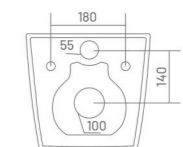

ANGEL (Rimless)
(Regular / Blind Installation)

Wall Hung Closet
L 500 W 360 H 340