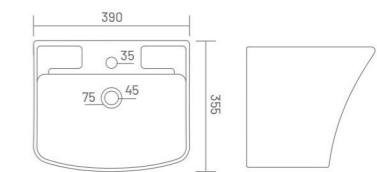

PROTON

One Piece Basin
L 400 W 385 H 280