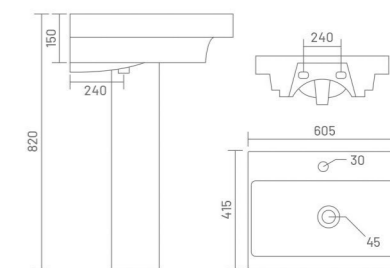

WASH BASIN PEDESTAL

SONY

Wash Basin Pedestal
L 542 W 475 H 875

glory of
exotic
glamour

WASH BASIN PEDESTAL

SONICA

Wash Basin Pedestal
L 542 W 475 H 925

SONIC

Wash Basin Pedestal
L 460 W 535 H 870

VICTORIA

Wash Basin Pedestal
L 605 W 415 H 820