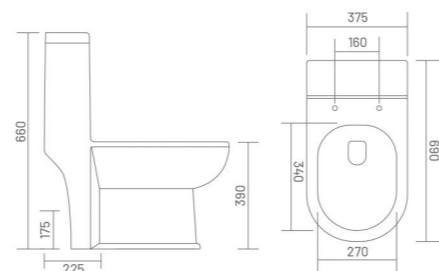

LEXUS - S&P (Rimless)

One Piece Closet
L 690 W 375 H 750
S Trap - 225mm(9")
P Trap - 175mm