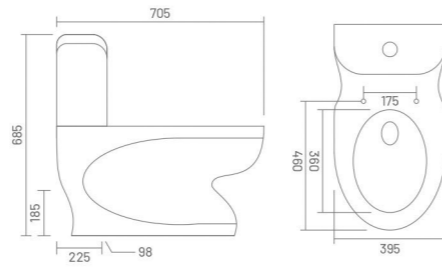

WASH DOWN FLUSH **PP** PP SEAT COVER

CAMRY - S&P

One Piece Closet
L 720 W 340 H 680
S Trap - 225mm(9")
P Trap - 190mm