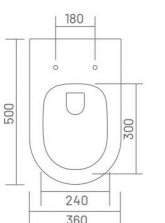

ANGEL (Rimless)
(Regular / Blind Installation)

Wall Hung Closet
L 500 W 360 H 340