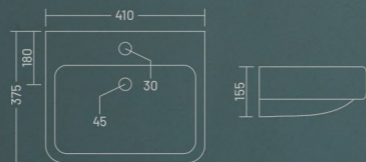

One Piece Basin  
L 390 W 355 H 355

**PROTON**

One Piece Basin  
L 400 W 385 H 280

**CORAL**

One Piece Basin  
L 505 W 350 H 262

WALL HUNG BASIN

**ADDY**

Wall Hung Basin  
L 410 W 375 H 155