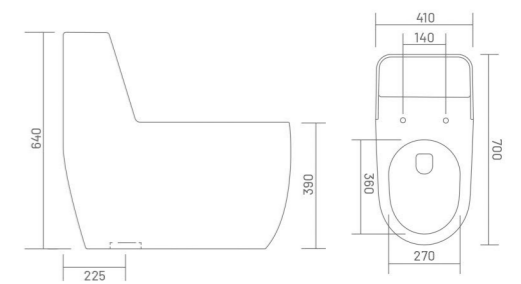

APPLE - S

One Piece Closet
L 700 W 410 H 640
S Trap - 225mm(9")