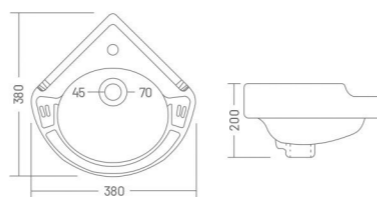

WALL HUNG BASIN

**CORNIA**

Wall Hung Basin  
L 525 W 440 H 140

**LILY CORNER**

Wall Hung Basin  
L 345 W 345 H 140

**BREVA CORNER**

Wall Hung Basin  
L 380 W 380 H 200

**THIN EDGE**