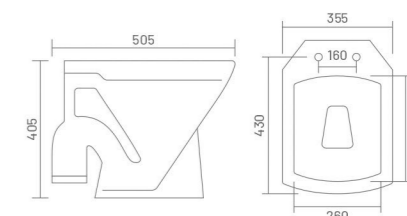

LUXURIOUS WATER CLOSET

RIMLESS DESIGN
UF UF SEAT COVER
PP PP SEAT COVER

RIMLESS DESIGN
PP PP SEAT COVER

PP PP SEAT COVER

LUXURIOUS WATER CLOSET

UF UF SEAT COVER
PP PP SEAT COVER

UF UF SEAT COVER
PP PP SEAT COVER

PP PP SEAT COVER