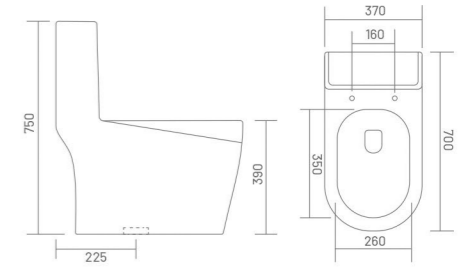

- RIMLESS DESIGN
- SYPHONIC FLUSH
- TORNADO FLUSH
- UF SEAT COVER
- PP SEAT COVER