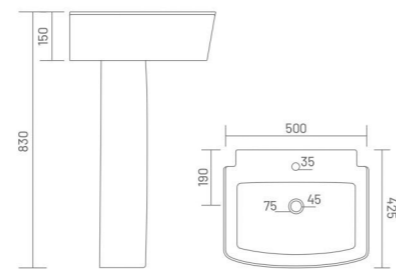

WASH BASIN PEDESTAL

**CROWNLY**  
Wash Basin Pedestal  
L 550 W 425 H 825

**LEVIS**  
Wash Basin Pedestal  
L 545 W 475 H 840

**TORUS**  
Wash Basin Pedestal  
L 510 W 430 H 840

**SCALA**

Wash Basin Pedestal  
L 500 W 425 H 830