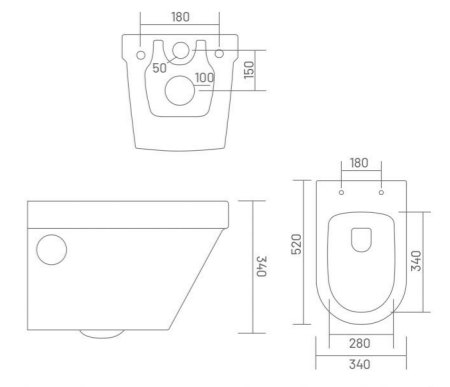

UF UF SEAT COVER

PP PP SEAT COVER

RUBIX

Wall Hung Closet
L 525 W 345 H 390