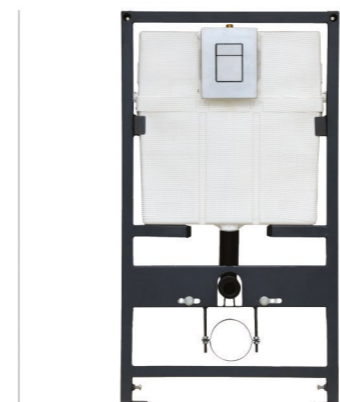

WCT-002
WALL HUNG CONCEALED TANK
(PNEUMATIC SYSTEM)
WITH PUSH BUTTON
WITH/WITHOUT FULL FRAME