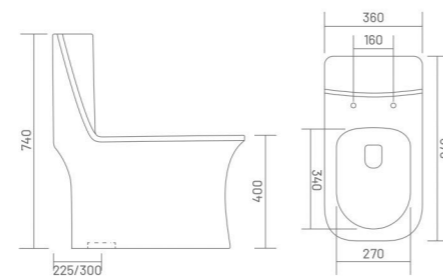

- RIMLESS DESIGN
- SYPHONIC FLUSH
- TORNADO FLUSH
- UF SEAT COVER
- **PP** PP SEAT COVER

LAVA - S

One Piece Closet
L 670 W 365 H 750
S Trap - 225mm(9")
S Trap - 300mm(12")