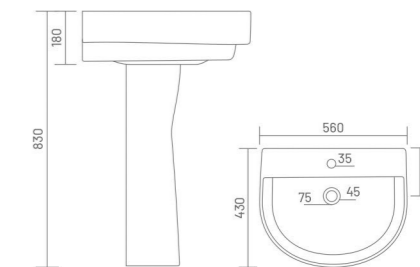

LEXO
Wash Basin Pedestal
L 520 W 390 H 830