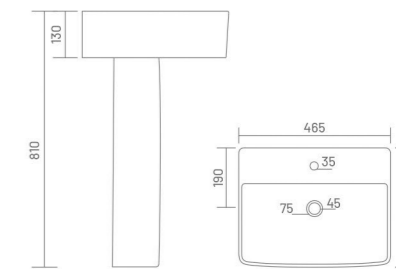

SCALA

Wash Basin Pedestal
L 500 W 425 H 830

FLORA

Wash Basin Pedestal
L 470 W 300 H 858

ALEXA

Wash Basin Pedestal
L 465 W 325 H 810

PLANO

Wash Basin Pedestal
L 455 W 350 H 825

LYRA

Wash Basin Pedestal
L 425 W 400 H 850