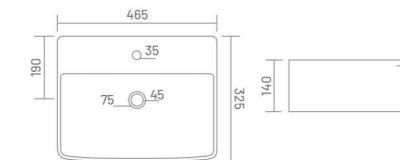

**ERAS**

Wall Hung Basin  
L 485 W 370 H 185

**CUBIC**

Wall Hung Basin  
L 430 W 335 H 130

**ALEXA**

Wall Hung Basin  
L 465 W 325 H 140

**ROMA**

Wall Hung Basin  
L 360 W 360 H 150