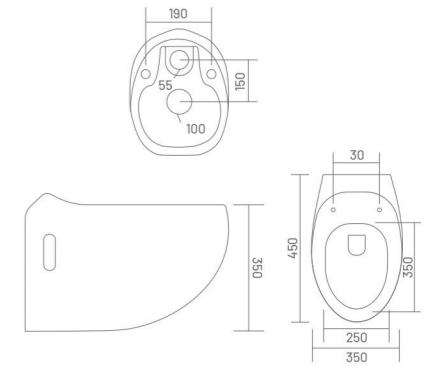

CELIO

Wall Hung Closet
L 485 W 350 H 350