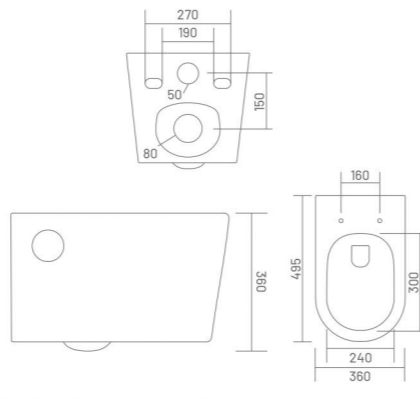

**PP** PP SEAT COVER

**KROMA (Rimless)**

Wall Hung Closet  
L 500 W 360 H 360

**RIMLESS DESIGN**

**UF** UF SEAT COVER

**PP** PP SEAT COVER

**THAR (Rimless)**

Wall Hung Closet  
L 495 W 360 H 360