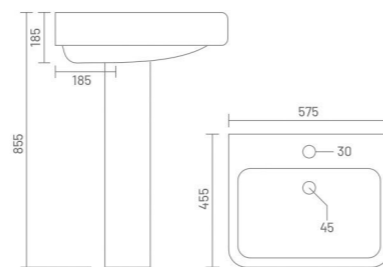

PLANET
Wash Basin Pedestal
L 570 W 440 H 870