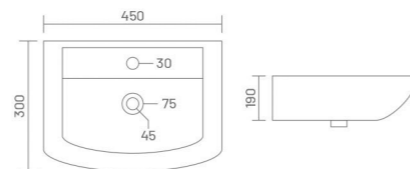

PEARL

Wall Hung Basin
L 405 W 320 H 140