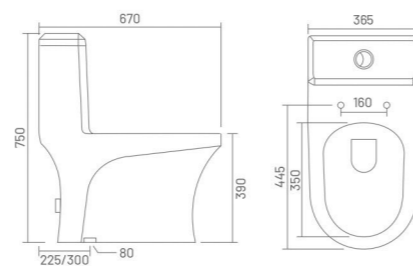

ONE PIECE CLOSET

- 5D FLUSH
- RIMLESS DESIGN
- SYPHONIC FLUSH
- UF SEAT COVER
- **PP** PP SEAT COVER

ALASKA - S

One Piece Closet
L 670 W 375 H 740
S Trap - 225mm(9")
S Trap - 300mm(12")

- 5D FLUSH
- RIMLESS DESIGN
- SYPHONIC FLUSH
- UF SEAT COVER
- **PP** PP SEAT COVER

RADO - S

One Piece Closet
L 670 W 360 H 740
S Trap - 225mm(9")
S Trap - 300mm(12")

- RIMLESS DESIGN
- SYPHONIC FLUSH
- TORNADO FLUSH
- UF SEAT COVER
- **PP** PP SEAT COVER

LAVA - S

One Piece Closet
L 670 W 365 H 750
S Trap - 225mm(9")
S Trap - 300mm(12")

ONE PIECE CLOSET

- 4D FLUSH
- RIMLESS DESIGN
- SYPHONIC FLUSH
- TORNADO FLUSH
- **PP** PP SEAT COVER

VOLVO - S

One Piece Closet
L 720 W 376 H 794
S Trap - 225mm(9")

- 4D FLUSH
- RIMLESS DESIGN
- SYPHONIC FLUSH
- UF SEAT COVER
- **PP** PP SEAT COVER

CARNIVAL - S

One Piece Closet
L 670 W 360 H 770
S Trap - 225mm(9")