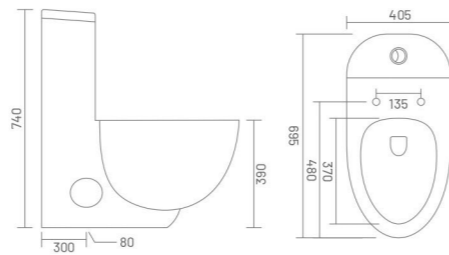

RHYNO - S

One Piece Closet
L 695 W 405 H 740
S Trap - 300mm(12")