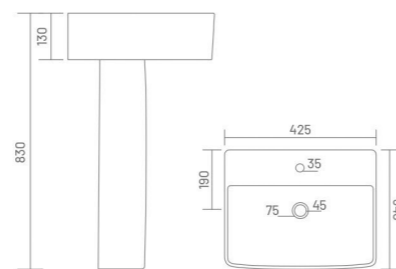

ADDY

Wash Basin Pedestal
L 410 W 360 H 830