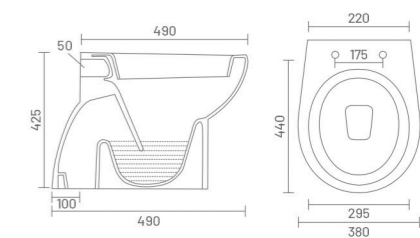

Water Closet
L 540 W 450 H 415

CONCEALED - S