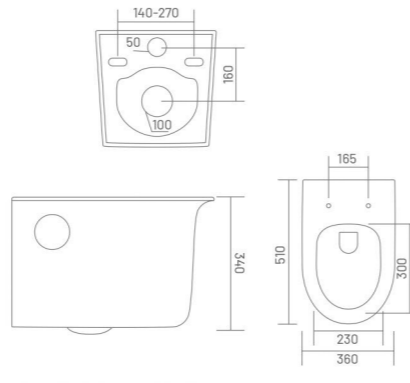

RIMLESS DESIGN UF UF SEAT COVER
PP PP SEAT COVER

KAIZEN (Rimless)

Wall Hung Closet
L 500 W 370 H 360