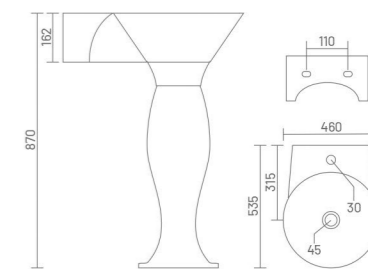

Wash Basin Pedestal  
L 542 W 475 H 875

glory of  
exotic  
glamour

WASH BASIN PEDESTAL

**SONICA**

Wash Basin Pedestal  
L 542 W 475 H 925

**SONIC**

Wash Basin Pedestal  
L 460 W 535 H 870

**VICTORIA**