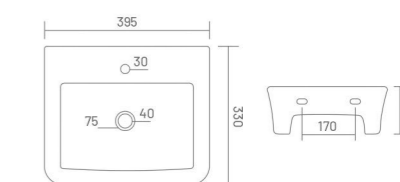

**ERAS**

Wall Hung Basin  
L 485 W 370 H 185

**CUBIC**

Wall Hung Basin  
L 430 W 335 H 130

**ALEXA**

Wall Hung Basin  
L 465 W 325 H 140

**ROMA**

Wall Hung Basin  
L 360 W 360 H 150