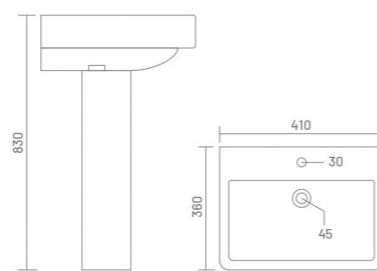

WASH BASIN PEDESTAL

**CUBIC**

Wash Basin Pedestal  
L 425 W 340 H 830

**ADDY**

Wash Basin Pedestal  
L 410 W 360 H 830

**SIMON**

Wash Basin Pedestal  
L 600 W 480 H 860

WASH BASIN PEDESTAL