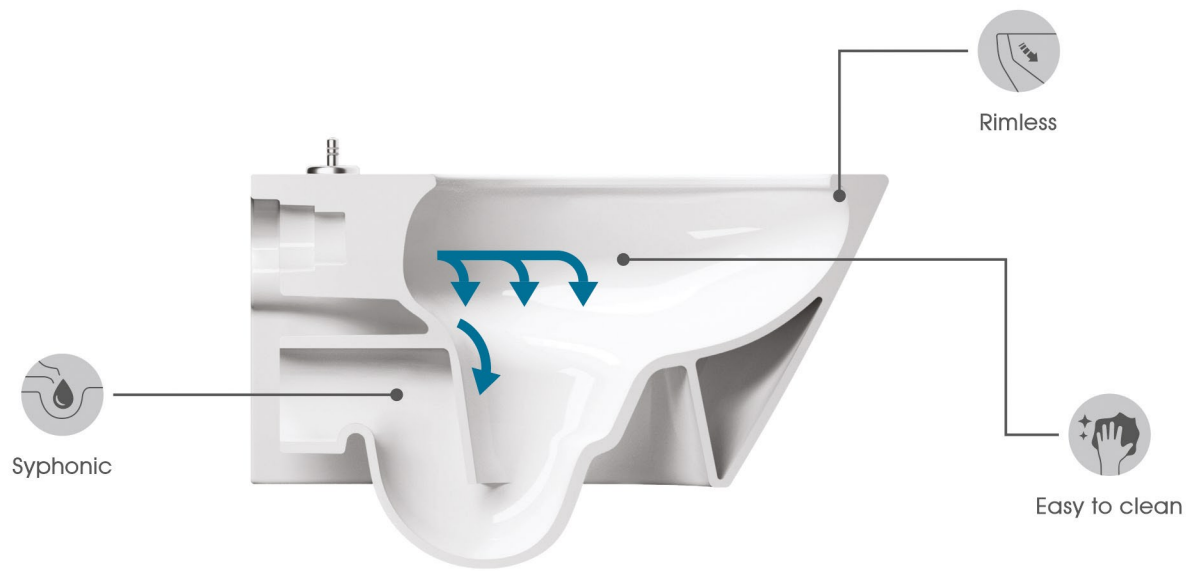

## RIM-LESS TECHNOLOGY

Offering effortless cleaning and innovative, hygienic design, rimless WC pan eliminates the areas where germs gather and multiply, giving a superior level of hygiene.

## FISCHER

A simple, elegant installation system for use with wall-hung WCs. The fixings are hidden from sight by the use of internal ABS sleeves, creating a clean, smooth design.

# RIMLESS

## The ultimate rimless technology for your bathroom

A rimless toilet made for significantly easier cleaning and a clear improvement in hygiene. There is no build-up of bacteria and no possibility for limescale to lurk. The rimless technology ensures quintessential hygiene with effective flushing that offers an efficient solution ensuring that the entire inner surface is rinsed throughout the flushing process.