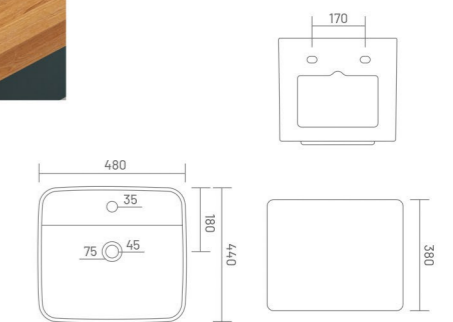

ONE PIECE BASIN

**PORSCHE-Z**

One Piece Basin  
L 420 W 390 H 830

**LIRIX**

One Piece Basin  
L 460 W 460 H 400

**HELIX**

One Piece Basin  
L 480 W 440 H 380

ONE PIECE BASIN