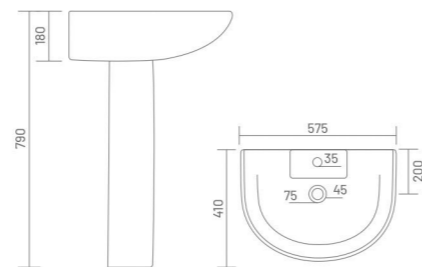

**SOFIA**

Wash Basin Pedestal  
L 575 W 420 H 850

**KITE**

Wash Basin Pedestal  
L 570 W 495 H 850

**LORIC**

Wash Basin Pedestal  
L 420 W 410 H 790

**SELINA**

Wash Basin Pedestal  
L 575 W 410 H 790