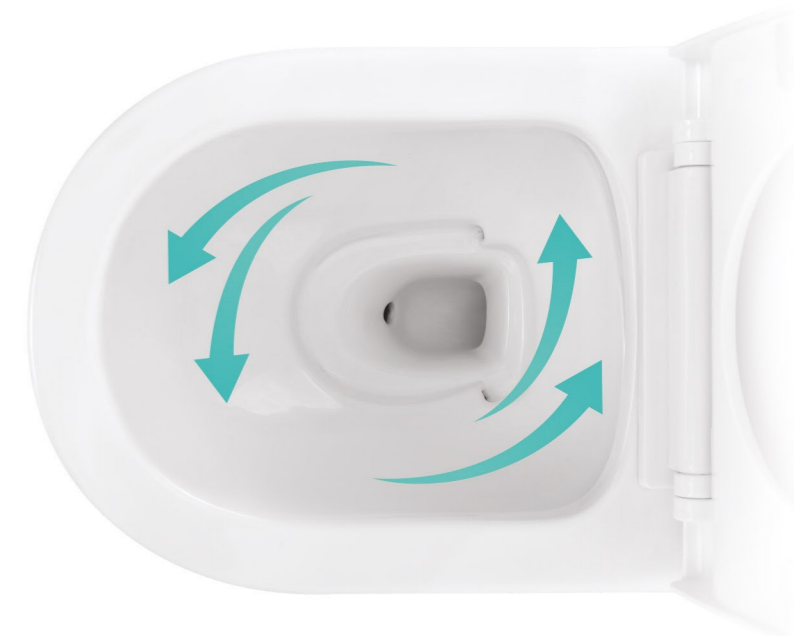

ONE PIECE CLOSET

FAST WASH
AESTHETIC & HYGIENE

BEGINNING OF A NEW ERA
OF 4D, 5D & 6D TECHNOLOGY