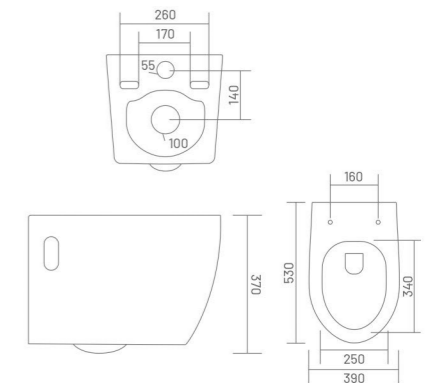

Wall Hung Closet  
L 485 W 350 H 350

**PP** PP SEAT COVER

**ESTELLA**

Wall Hung Closet  
L 530 W 390 H 370

WALL HUNG CLOSET

RIMLESS DESIGN UF UF SEAT COVER  
PP PP SEAT COVER

**BELLA (Rimless)**  
(Regular / Blind Installation)