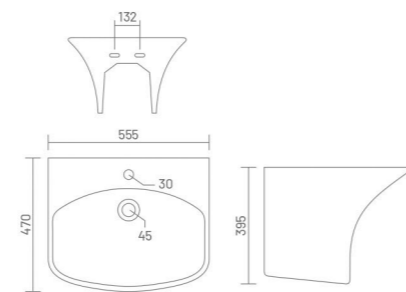

**METIX**

One Piece Basin  
L 460 W 370 H 370

ONE PIECE BASIN

**ROMAN**

One Piece Basin  
L 380 W 370 H 250

**GRAND**

One Piece Basin  
L 555 W 470 H 395

**DENIM**