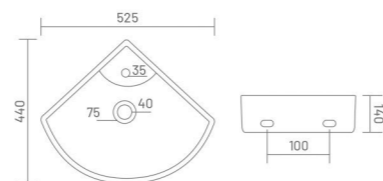

LILY CORNER

Wall Hung Basin
L 345 W 345 H 140