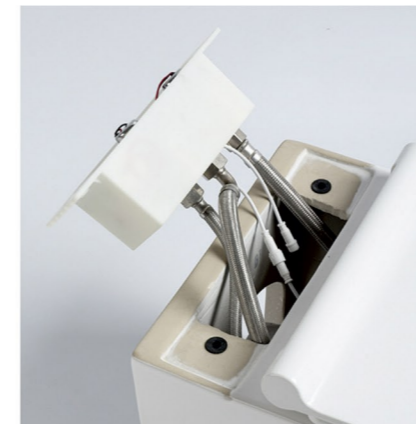

Wall Hung Closet  
L 625 W 380 H 385  
P-trap 180mm

**WIS-SMART 106**

Wall Hung Closet  
L 590 W 360 H 385  
P-trap 180mm

**PULSE TANKLESS WALL HUNG TOILET**

A great revolution for the wall hung toilet ! It is the time to remove the concealed cistern now, from now on no need to worry about how to repair when concealed cistern has problem. Tankless wall hung toilet is more convenience and more economical for the consumers , also with Pulse technology may enhance the flushing effect largely so that can be more clean and more water saving.

Six advantages:

1. Easy to install and repair.

2. Installation dimensions and outlet same as the traditional normal wall hung toilet, if the concealed cistern have problem, can replace the traditional normal wall hung toilet with our pulse tankless wall hung toilet directly.