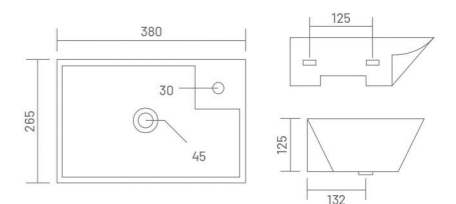

WALL HUNG BASIN

**CORNIA**

Wall Hung Basin  
L 525 W 440 H 140

**LILY CORNER**

Wall Hung Basin  
L 345 W 345 H 140

**BREVA CORNER**

Wall Hung Basin  
L 380 W 380 H 200

**THIN EDGE**