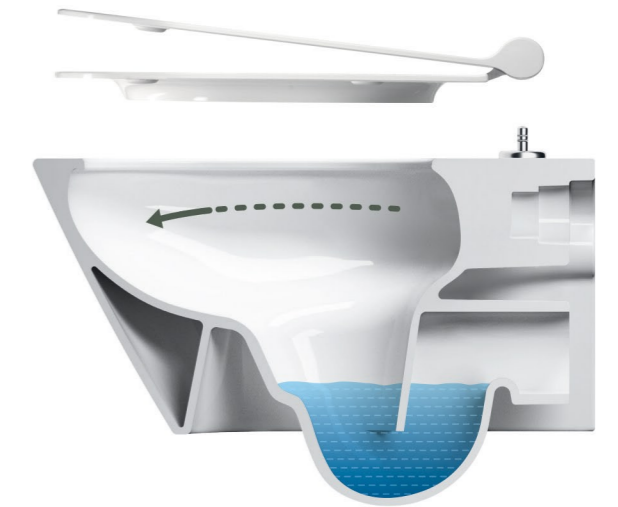

## TOILET BOWL WITHOUT AN EDGE

The rimless design is standard for all special toilets. It means that the toilet bowls do not have any difficult-to-reach places in which dirt and bacteria can accumulate. This makes it possible to clean the toilet far more quickly, easily and thoroughly. WATERO has produced rimless toilet bowls.