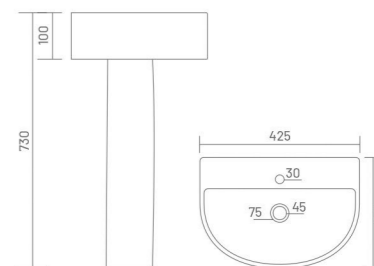

SELINA

Wash Basin Pedestal
L 575 W 410 H 790

MARCO

Wash Basin Pedestal
L 465 W 330 H 780

CORNIA CORNER

Wash Basin Pedestal
L 525 W 440 H 780

HONEST

Wash Basin Pedestal
L 450 W 300 H 780

MOON

Wash Basin Pedestal
L 525 W 410 H 805

MARK

Wash Basin Pedestal
L 425 W 300 H 730