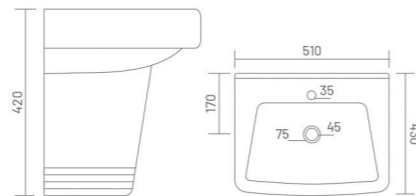

LYRA

Wash Basin Half Pedestal
L 425 W 400 H 430