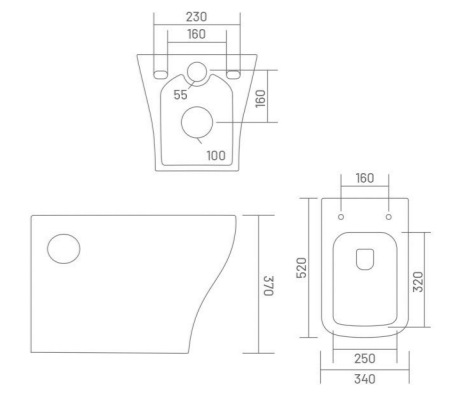

Wall Hung Closet  
L 525 W 345 H 390

**UF** UF SEAT COVER

**PP** PP SEAT COVER

**COMMANDER**

Wall Hung Closet  
L 515 W 360 H 350

WALL HUNG CLOSET

**CUTE (Rimless)**

Wall Hung Closet  
L 495 W 360 H 360