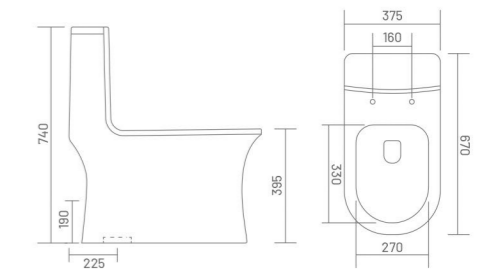

RIMLESS DESIGN

WASH DOWN FLUSH

UF SEAT COVER

PP SEAT COVER

**ALIS - S&P (Rimless)**

One Piece Closet  
L 670 W 375 H 740  
S Trap - 225mm(9")  
P Trap - 190mm

WASH DOWN FLUSH

PP SEAT COVER