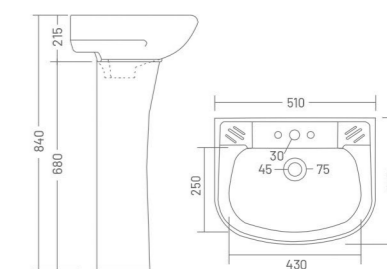

ERAS
Wash Basin Pedestal
L 475 W 370 H 806