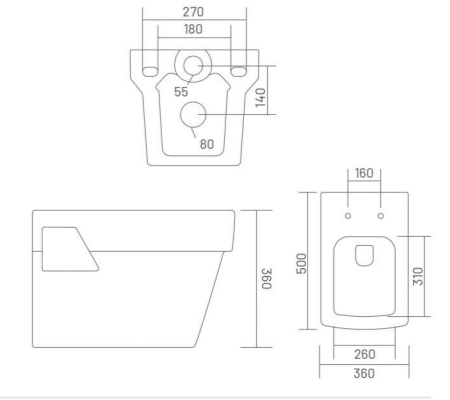

RIMLESS DESIGN

UF UF SEAT COVER

PP PP SEAT COVER

THAR (Rimless)

Wall Hung Closet
L 495 W 360 H 360