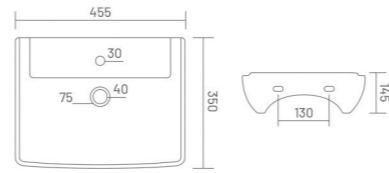

WALL HUNG BASIN

PLANO

Wall Hung Basin
L 455 W 350 H 145

WALL HUNG BASIN

MARCO

Wall Hung Basin
L 465 W 330 H 170

SCALA

Wall Hung Basin
L 500 W 425 H 145

FLORA

Wall Hung Basin
L 470 W 350 H 200

VITRO

Wall Hung Basin
L 390 W 440 H 145

AWIO

Wall Hung Basin
L 470 W 325 H 120