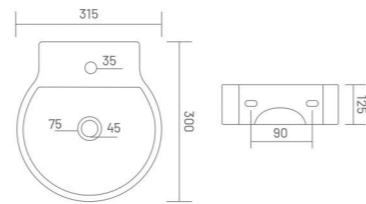

KENZO

Wall Hung Basin
L 430 W 245 H 135