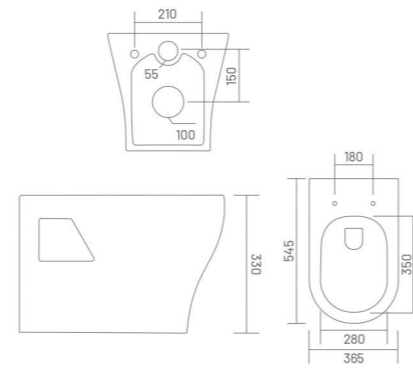

PP PP SEAT COVER

CASCADE

Wall Hung Closet
L 495 W 385 H 365