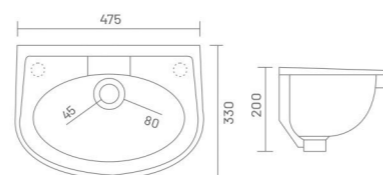

**CODY**

Wall Hung Basin  
L 440 W 290 H 135

**HONEST**

Wall Hung Basin  
L 450 W 300 H 190

**PEARL**

Wall Hung Basin  
L 405 W 320 H 140

**REAL**

Wall Hung Basin  
L 475 W 330 H 200