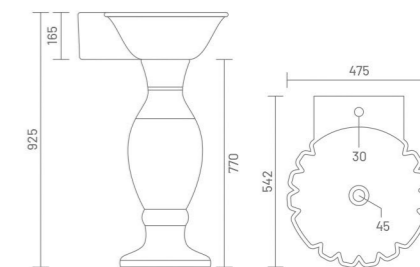

Wash Basin Pedestal  
L 542 W 475 H 875

glory of  
exotic  
glamour

WASH BASIN PEDESTAL

**SONICA**

Wash Basin Pedestal  
L 542 W 475 H 925

**SONIC**

Wash Basin Pedestal  
L 460 W 535 H 870

**VICTORIA**