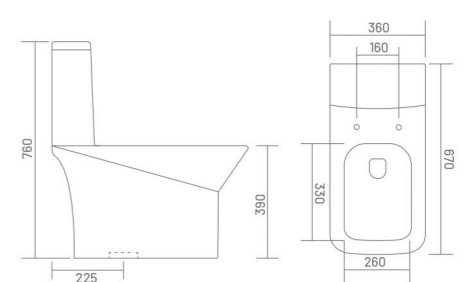

- 6D FLUSH
- RIMLESS DESIGN
- SYPHONIC FLUSH
- UF SEAT COVER
- PP SEAT COVER