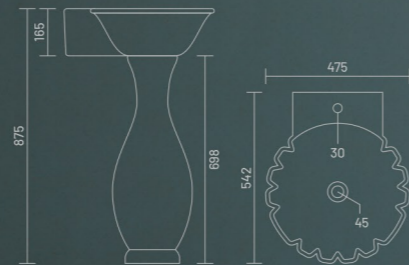

Wash Basin Pedestal  
L 542 W 475 H 875

glory of  
exotic  
glamour

WASH BASIN PEDESTAL

**SONICA**

Wash Basin Pedestal  
L 542 W 475 H 925

**SONIC**

Wash Basin Pedestal  
L 460 W 535 H 870

**VICTORIA**