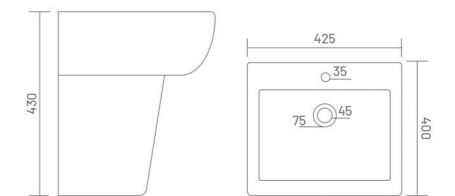

Wash Basin Half Pedestal  
L 455 W 350 H 410

**TORUS**

Wash Basin Half Pedestal  
L 510 W 430 H 420

**LYRA**

Wash Basin Half Pedestal  
L 425 W 400 H 430

**ALEXA**

Wash Basin Half Pedestal  
L 465 W 325 H 410