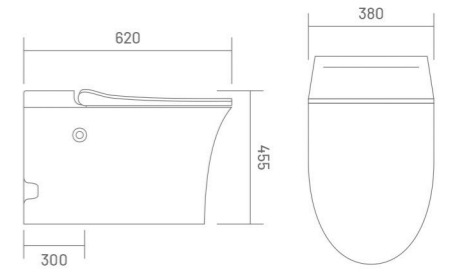

Scan QR Code to have a look at the Video of above all features.

SMART TOILET

WIS-SMART 102

Pulse Tankless Toilet  
L 680 W 420 H 490  
S-trap 300mm(12") rounghing-in

PULSE FLOOR MOUNTED TOILET

WIS-SMART 103