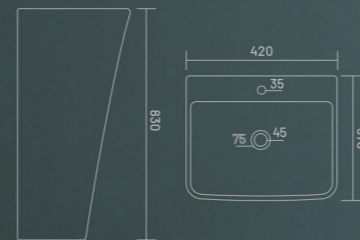

ONE PIECE BASIN

TESLA

One Piece Basin
L 420 W 370 H 830