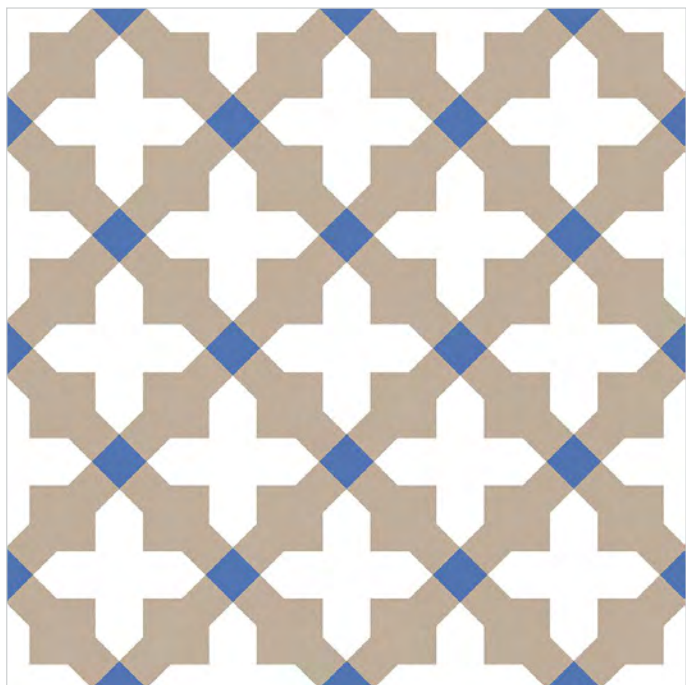

MEUDE MULTY

MEUDE GREEN

Moroccan
COLLECTION

FINISH :
MATT

SIZE :
600x600mm

MEUDE OCAR

MEUDE SKY

Moroccan
COLLECTION