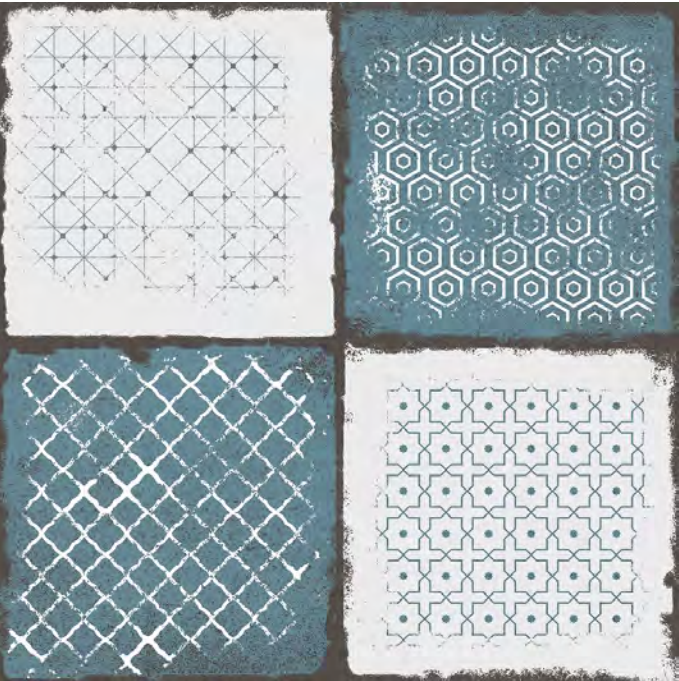

COBO GREY

COBO WHITE

Moroccan
COLLECTION

FINISH :
CARVING

SIZE :
600x600mm

CONNA GREEN

CORBI BLUE

R2