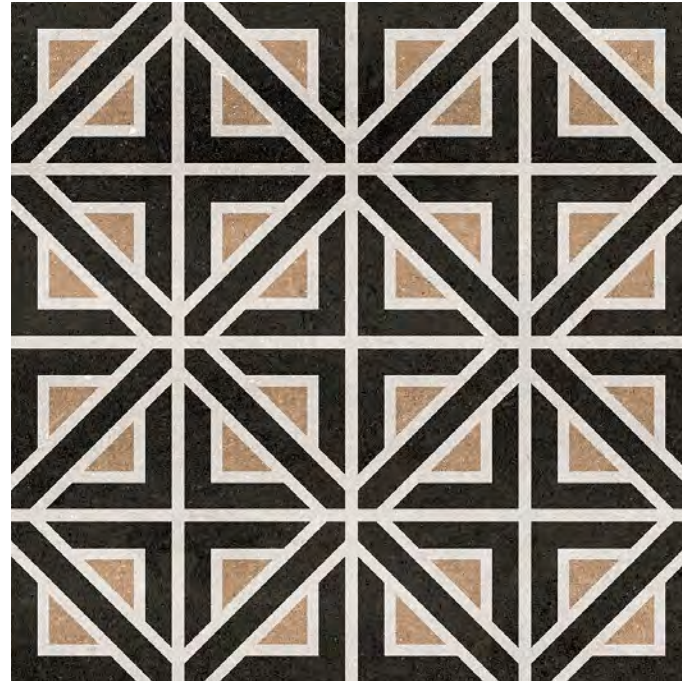

ARTAN DECOR

Moroccan
COLLECTION

—
FINISH :
MATT
—

SIZE :
600x600mm