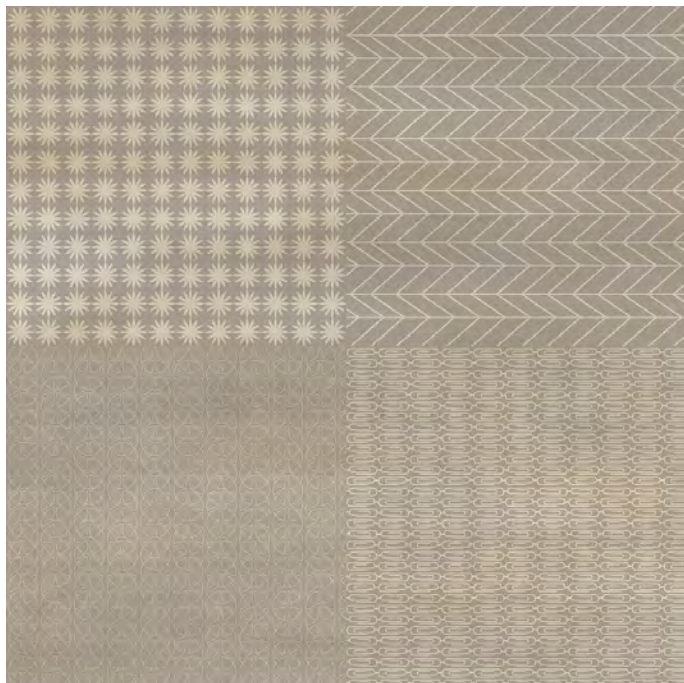

HELIX BLACK

LINTON DECOR

R2

Moroccan
COLLECTION

—
FINISH :
MATT
—

SIZE :
600x600mm

KONIN DECOR

MALINI BLACK