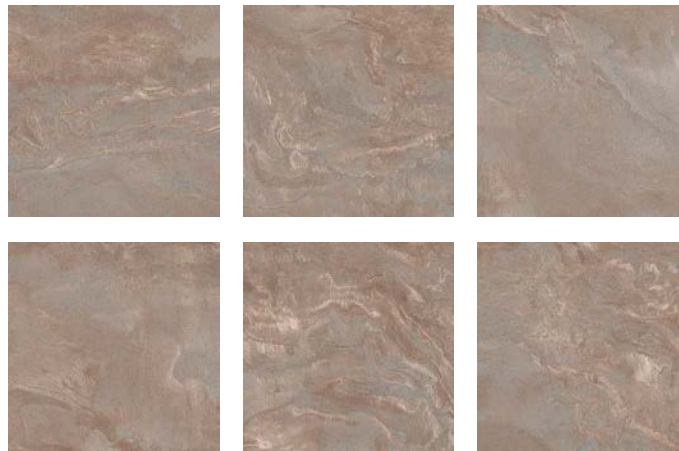

R12

ARCTIC DESERT

R12

Matt
COLLECTION

FINISH :
MATT

SIZE :
600x600mm