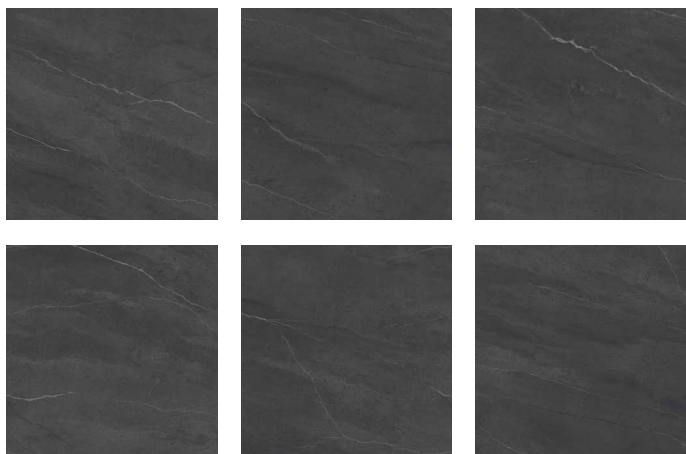

UNICO BEIGE

SPANISH NERO

R10