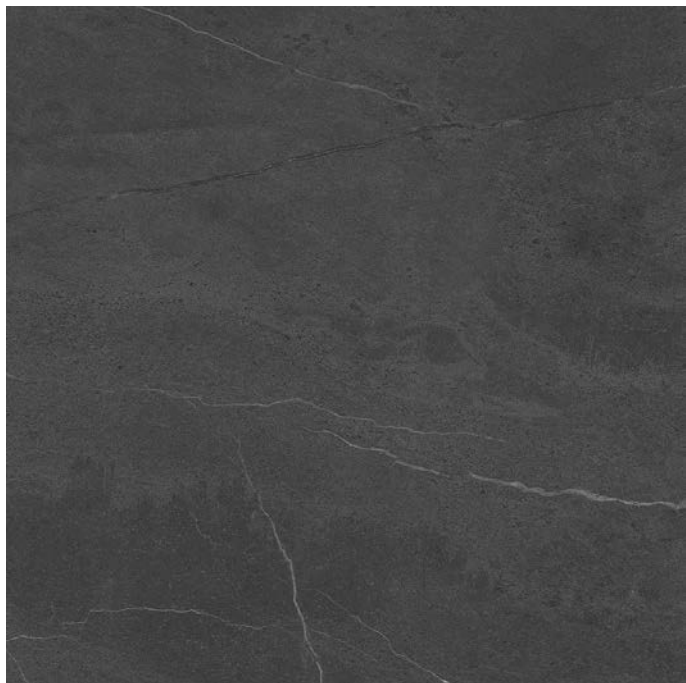

SPANISH NERO

R10