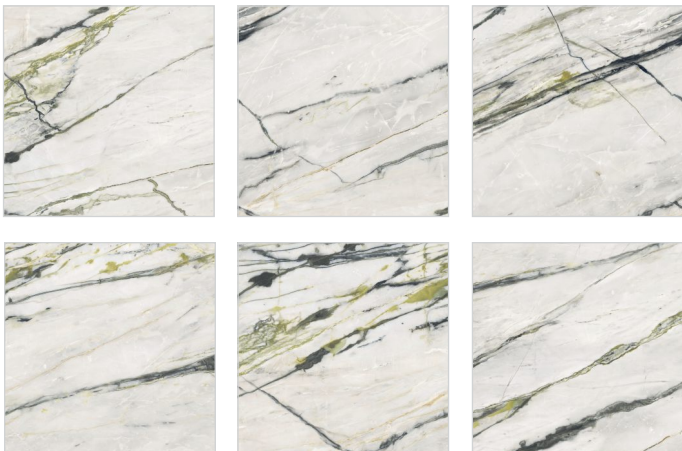

ROUGE SCOTHIC

R8

**Carving**  
COLLECTION

FINISH :  
**CARVING**

SIZE :  
**600x600mm**

ROUGE GREEK

R8

RUBICO BEIGE