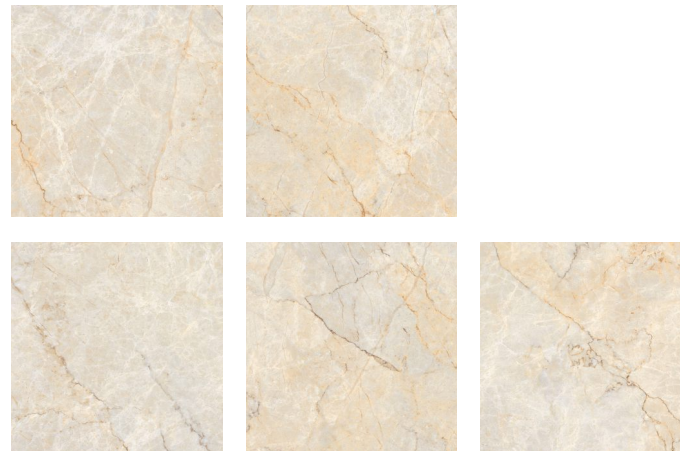

SIZE :  
**600x600mm**

SATURN WHEATEN

R8

SHEEN

R6

**Carving**  
COLLECTION

---

FINISH :  
**CARVING**