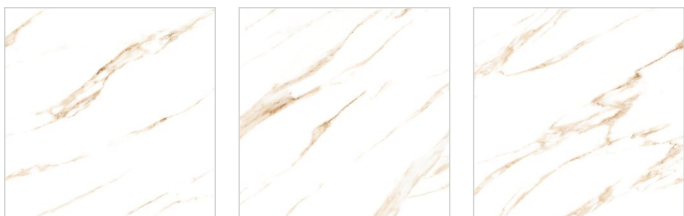

MARMO CARARA BEIGE

R12

MARMO CARARA GREY

R12

**Carving**  
COLLECTION

FINISH :  
**CARVING**

SIZE :  
**600x600mm**

OMEGA CASHEW