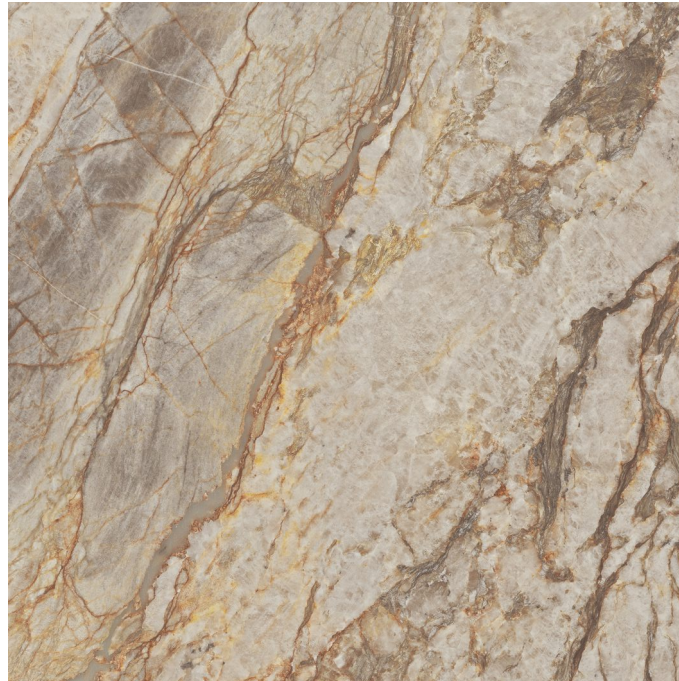

---

FINISH :  
**CARVING**

---

SIZE :  
**600x600mm**

ARCADIA HAZZEL

R8

ARCADIA RUSSET

R4