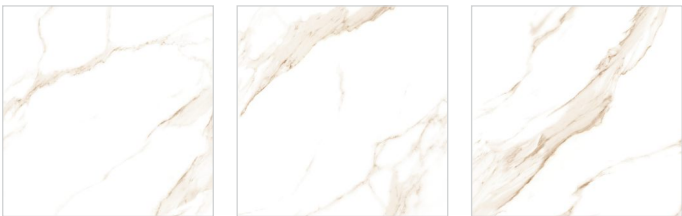

ALASKA GOLD

R8