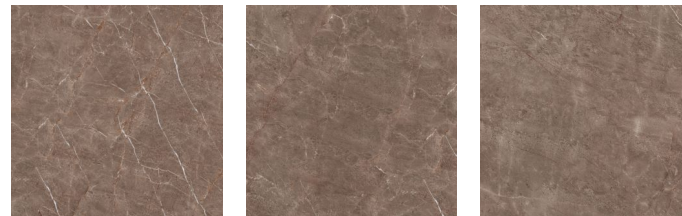

R8

R8

Carving
COLLECTION

FINISH :
CARVING

SIZE :
600x600mm