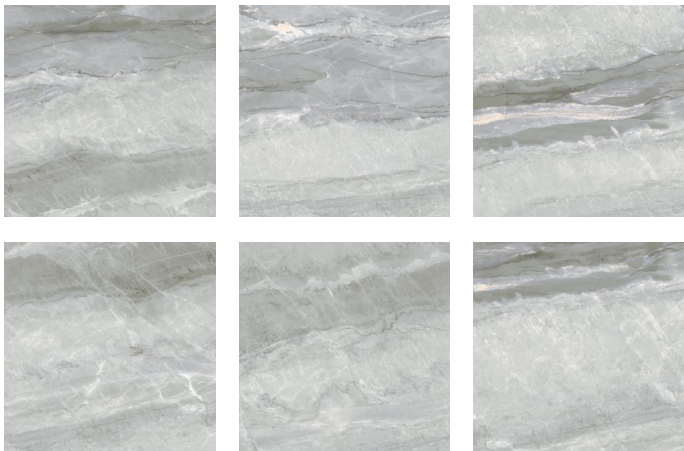

SIZE :  
**600x600mm**

DAKOTA YELLOW

R12

DALTILE

R10

**Carving**  
COLLECTION

---

FINISH :  
**CARVING**