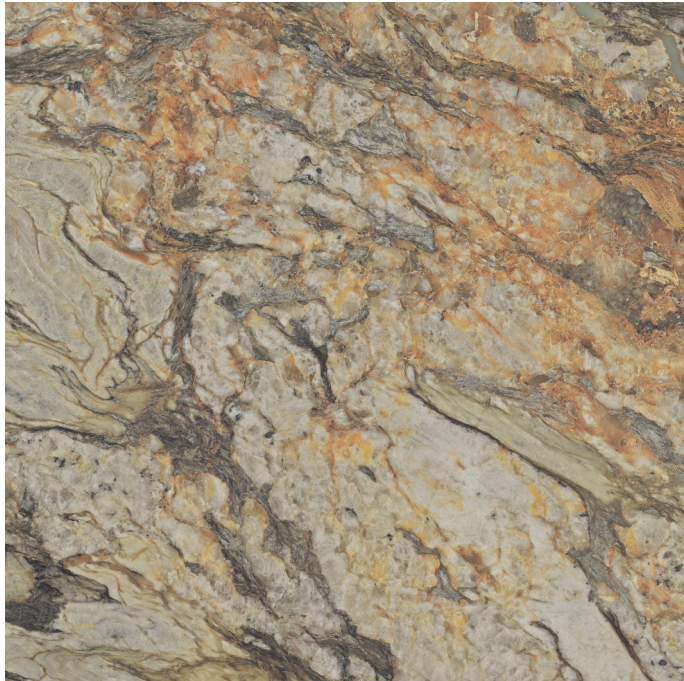

---

FINISH :  
**CARVING**

---

SIZE :  
**600x600mm**

ARCADIA HAZZEL

R8

ARCADIA RUSSET

R4