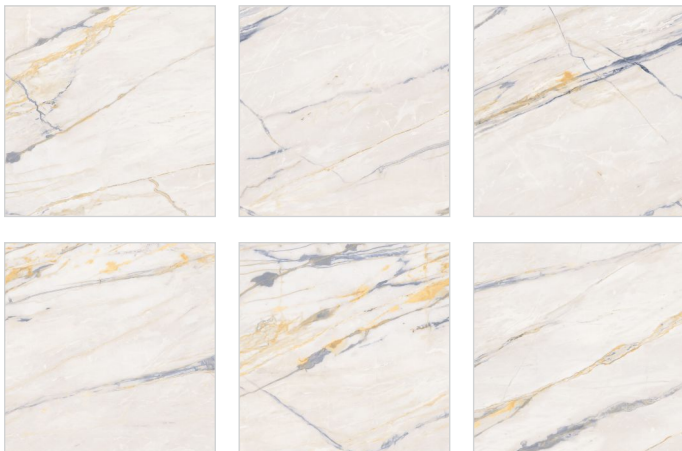

ROUGE SCOTHIC

R8

**Carving**  
COLLECTION

FINISH :  
**CARVING**

SIZE :  
**600x600mm**

ROUGE GREEK

R8

RUBICO BEIGE