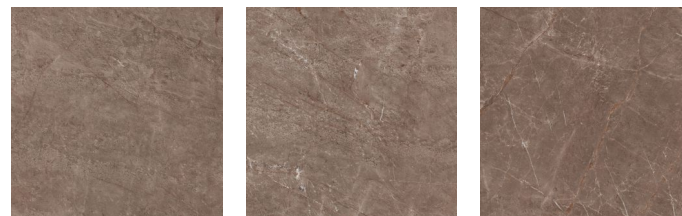

R8

R8

Carving
COLLECTION

FINISH :
CARVING

SIZE :
600x600mm