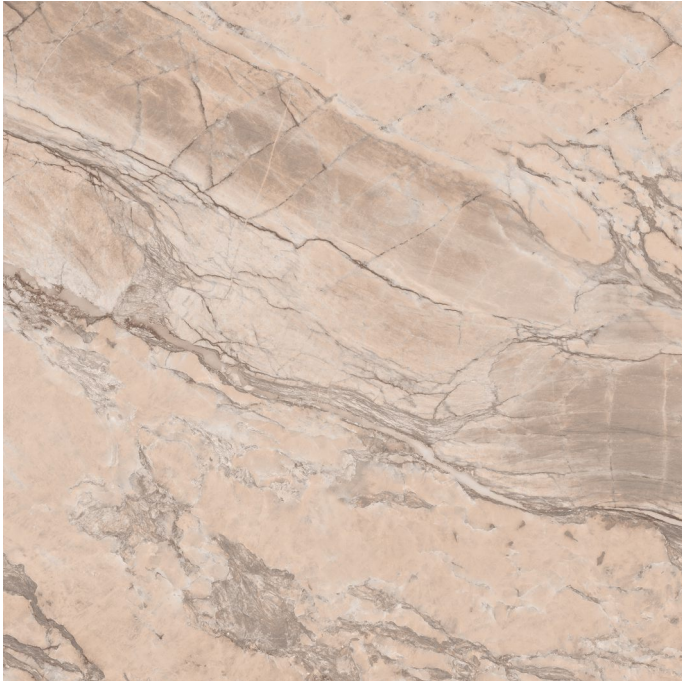

SIZE :  
**600x600mm**

ALICANTE ROUGH

R4

ARCADIA BRONZE

R8

ARCADIA GEM

R4

**Carving**  
COLLECTION