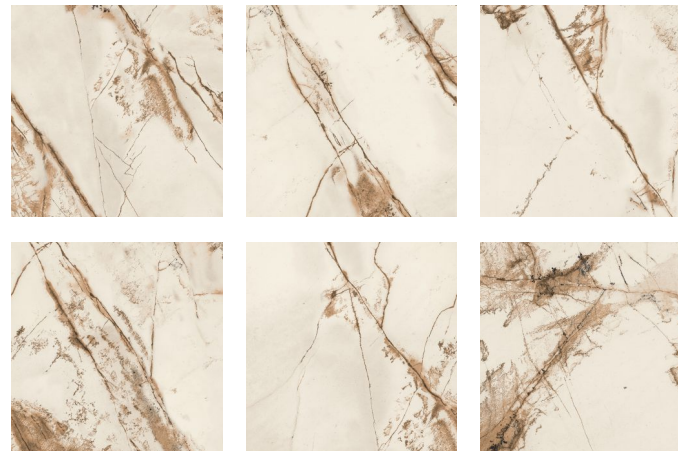

Carving
COLLECTION

—
FINISH :
CARVING
—

SIZE :
600x600mm