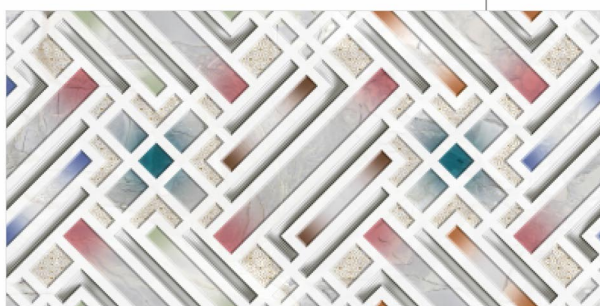

EDK-1069-LT
EDK-1069-DK
EDK-1069-HL-B