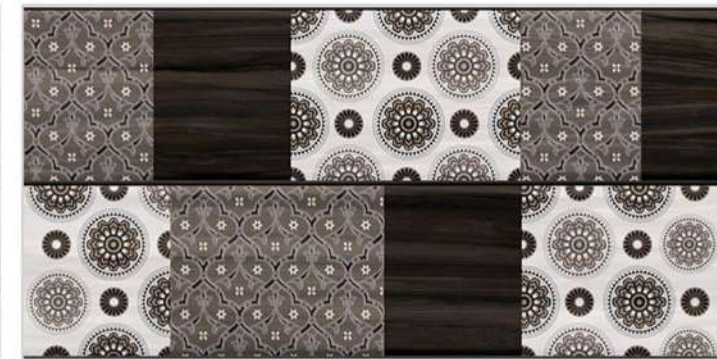

8072_HL_A

30x
60cm

Easy to Install

Frost Proof

Easy to Clean

Low Water Absorption

Chemical Resistance

MATT
Finish