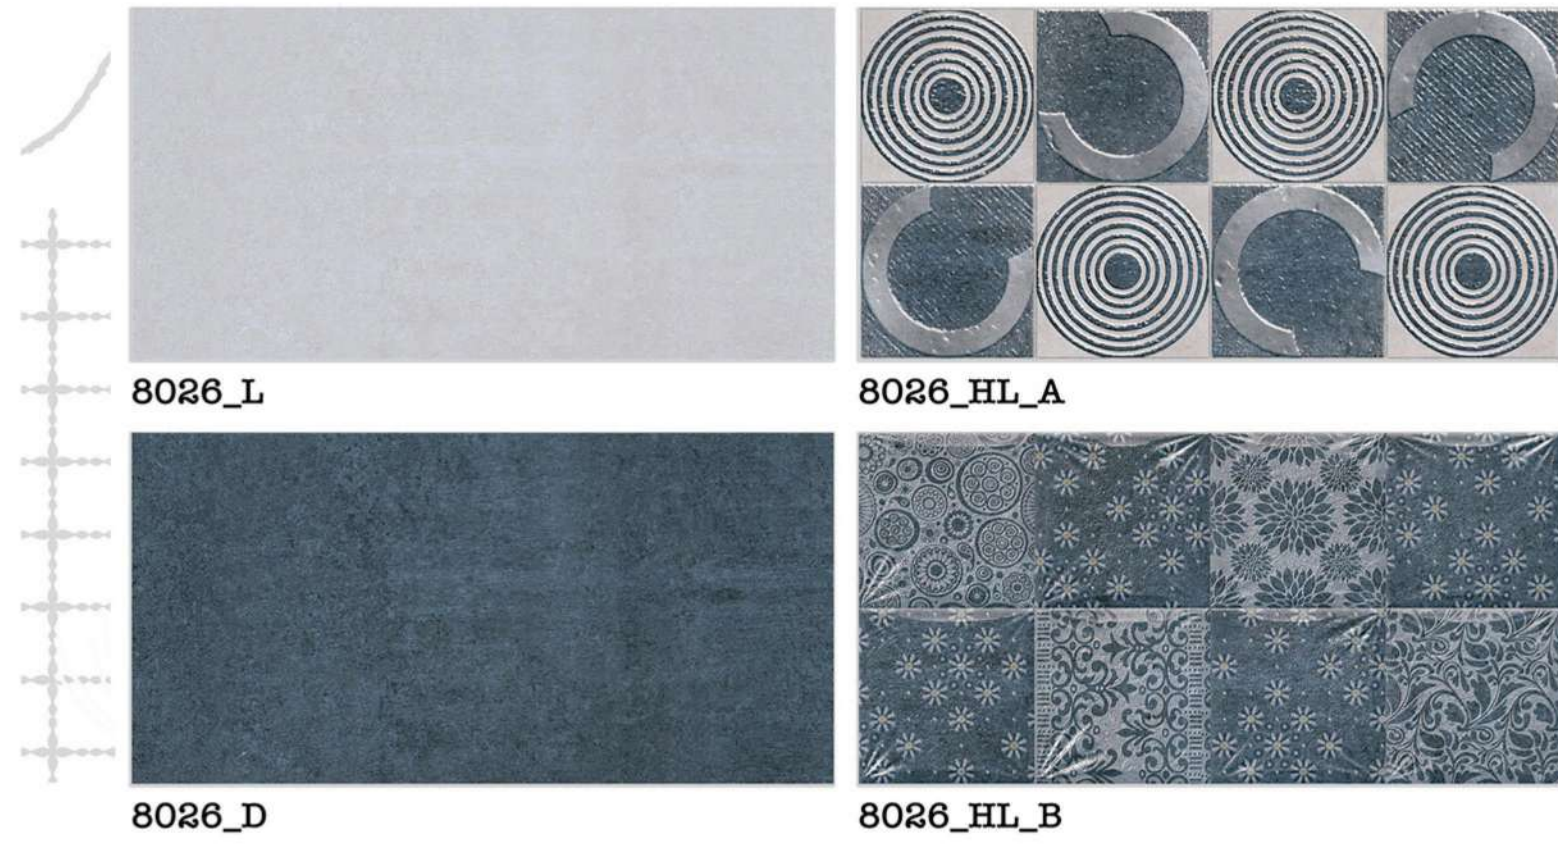

Frost Proof

Easy to Clean

Low Water Absorption

Chemical Resistance

MATT
Finish

30x
60cm

-  Easy to Install
-  Frost Proff
-  Easy to Clean
-  Low Water Absorption
-  Chemical Resistance

MATT
Finish