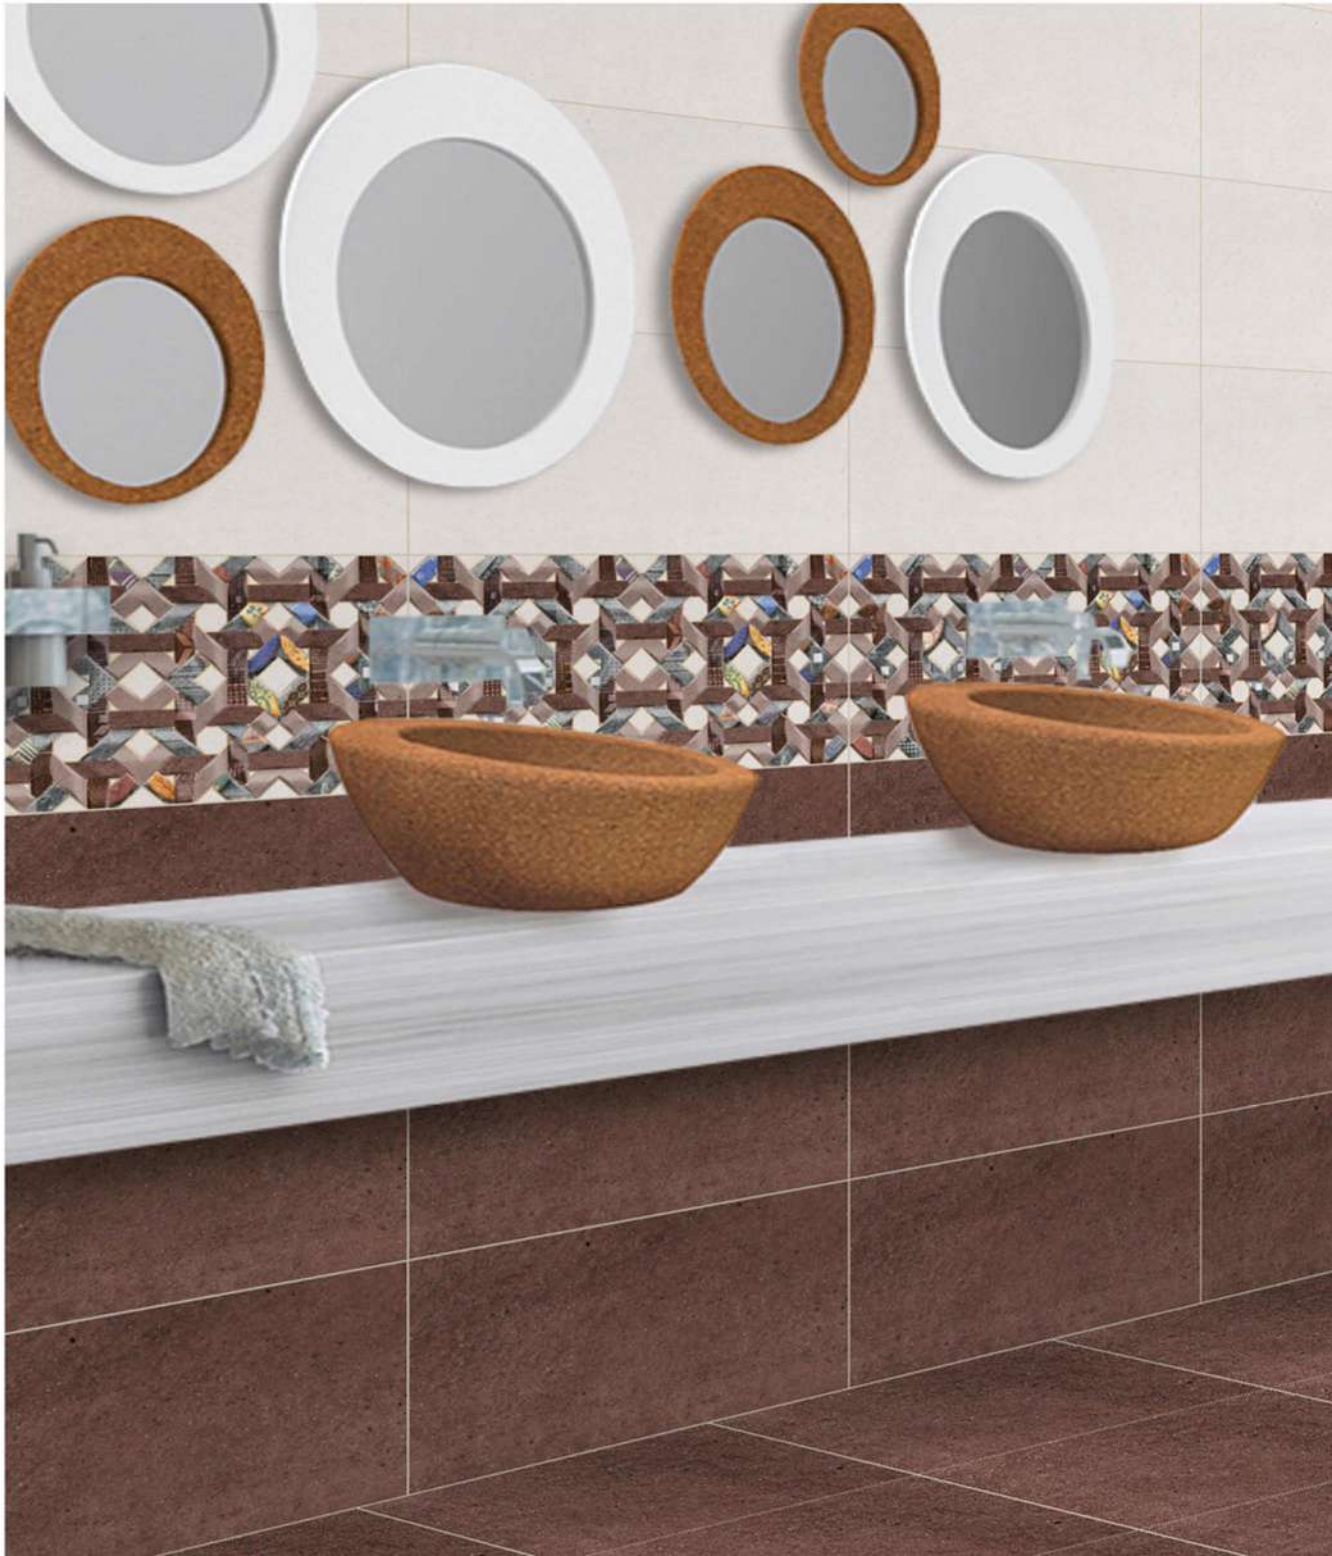

BMT_02_L

30x
60cm

Easy to
Install

Frost
Proff

Easy to
Clean

Low Water
Absorption

Chemical
Resistance

MATT
Finish