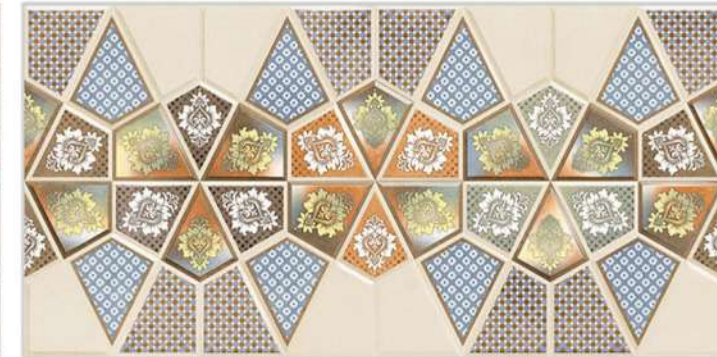

8050_HL_B

30x
60cm

Easy to Install

Frost Proff

Easy to Clean

Low Water Absorption

Chemical Resistance

MATT
Finish