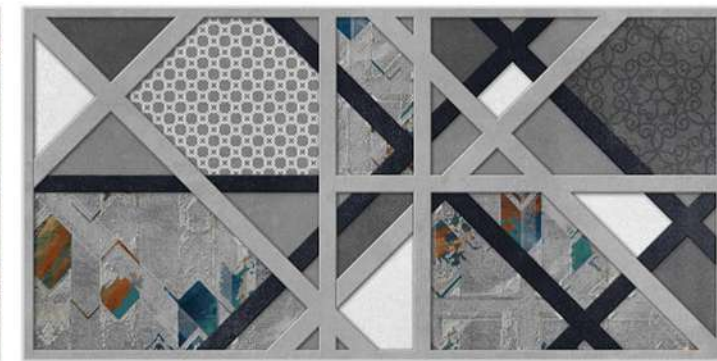

8210_HL_A

30x
60cm

Easy to Install

Frost Proof

Easy to Clean

Low Water Absorption

Chemical Resistance

MATT
Finish