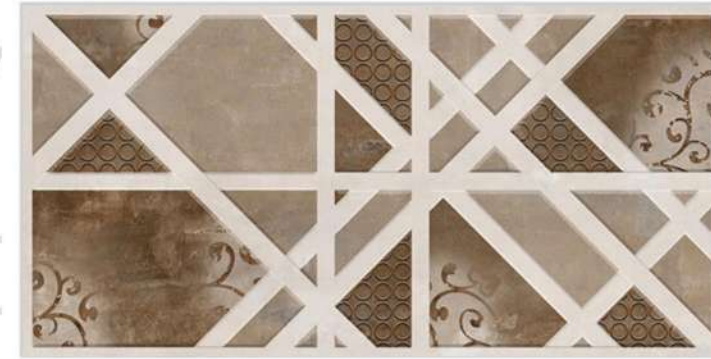

BR_EX_NEW_002(MT)_HL_A