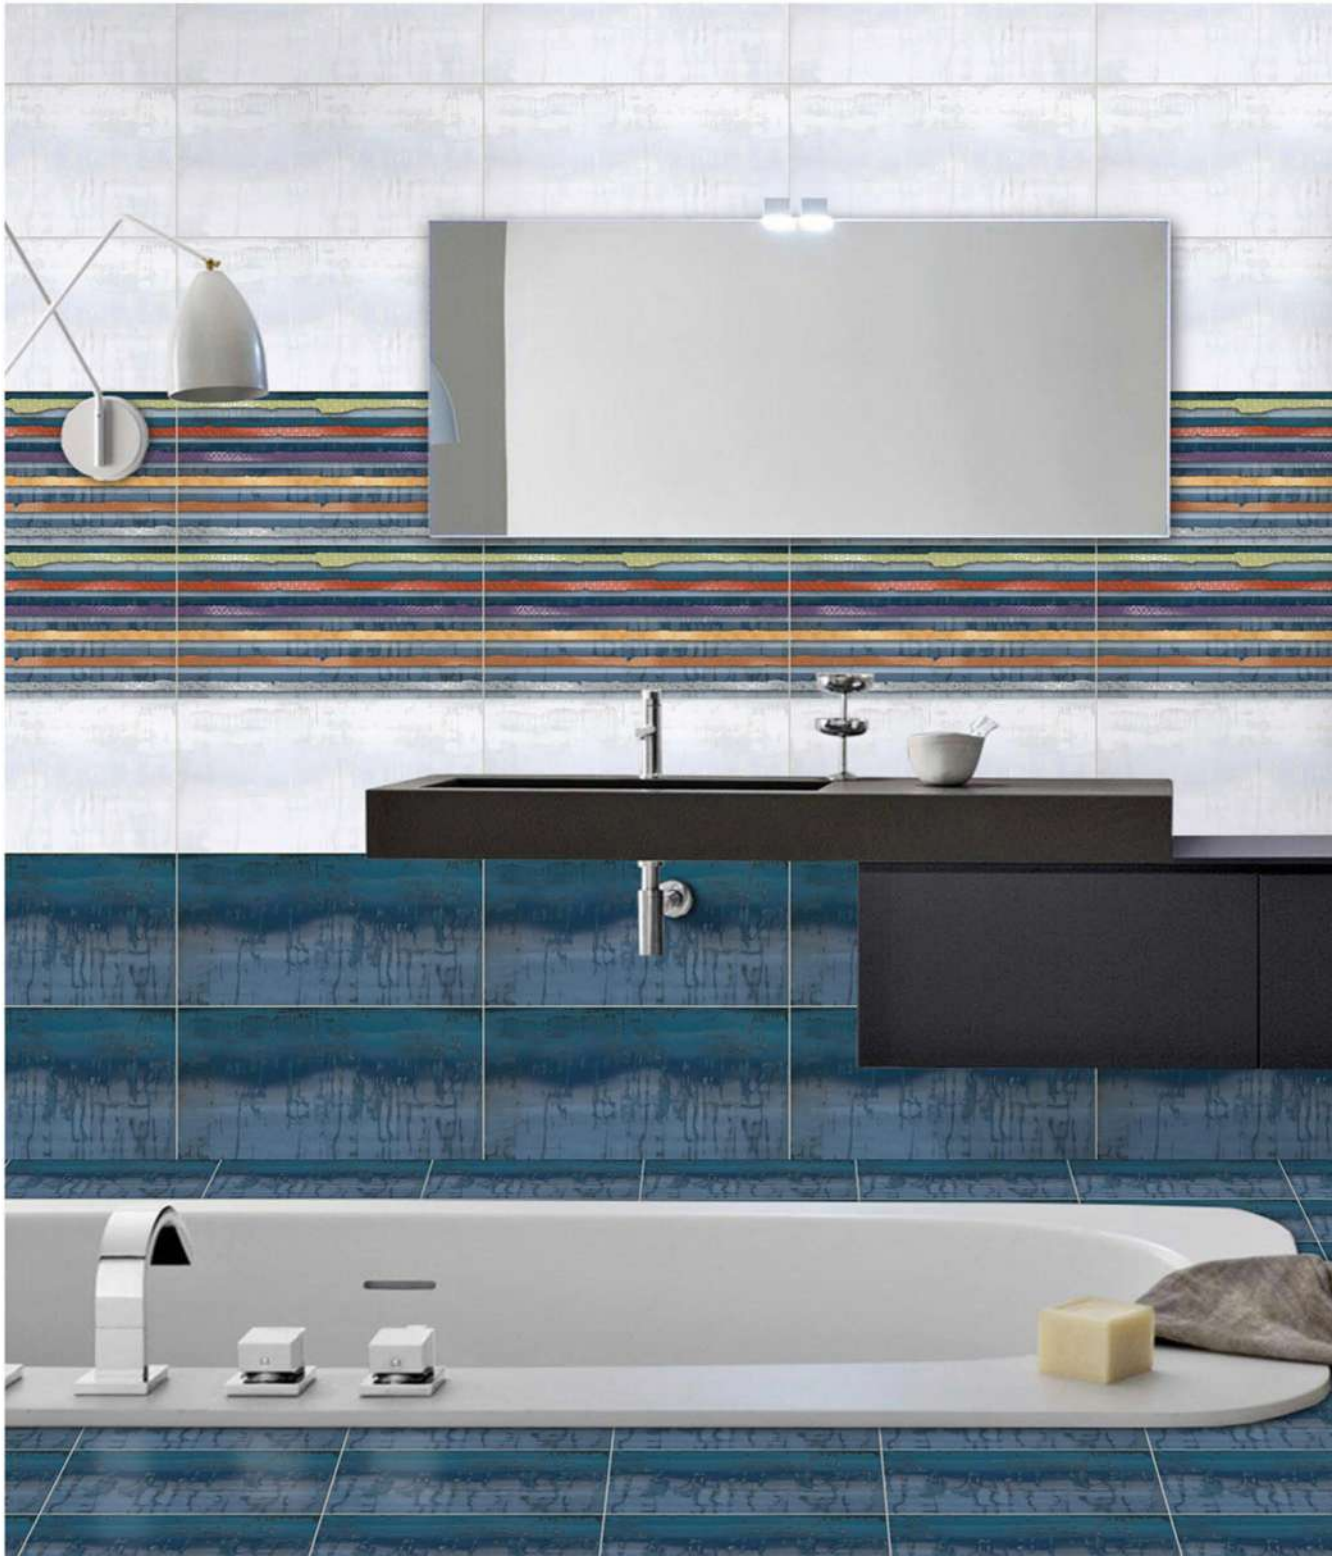

8232_L

30x
60cm

Easy to Install

Frost Proff

Easy to Clean

Low Water Absorption

Chemical Resistance

MATT
Finish