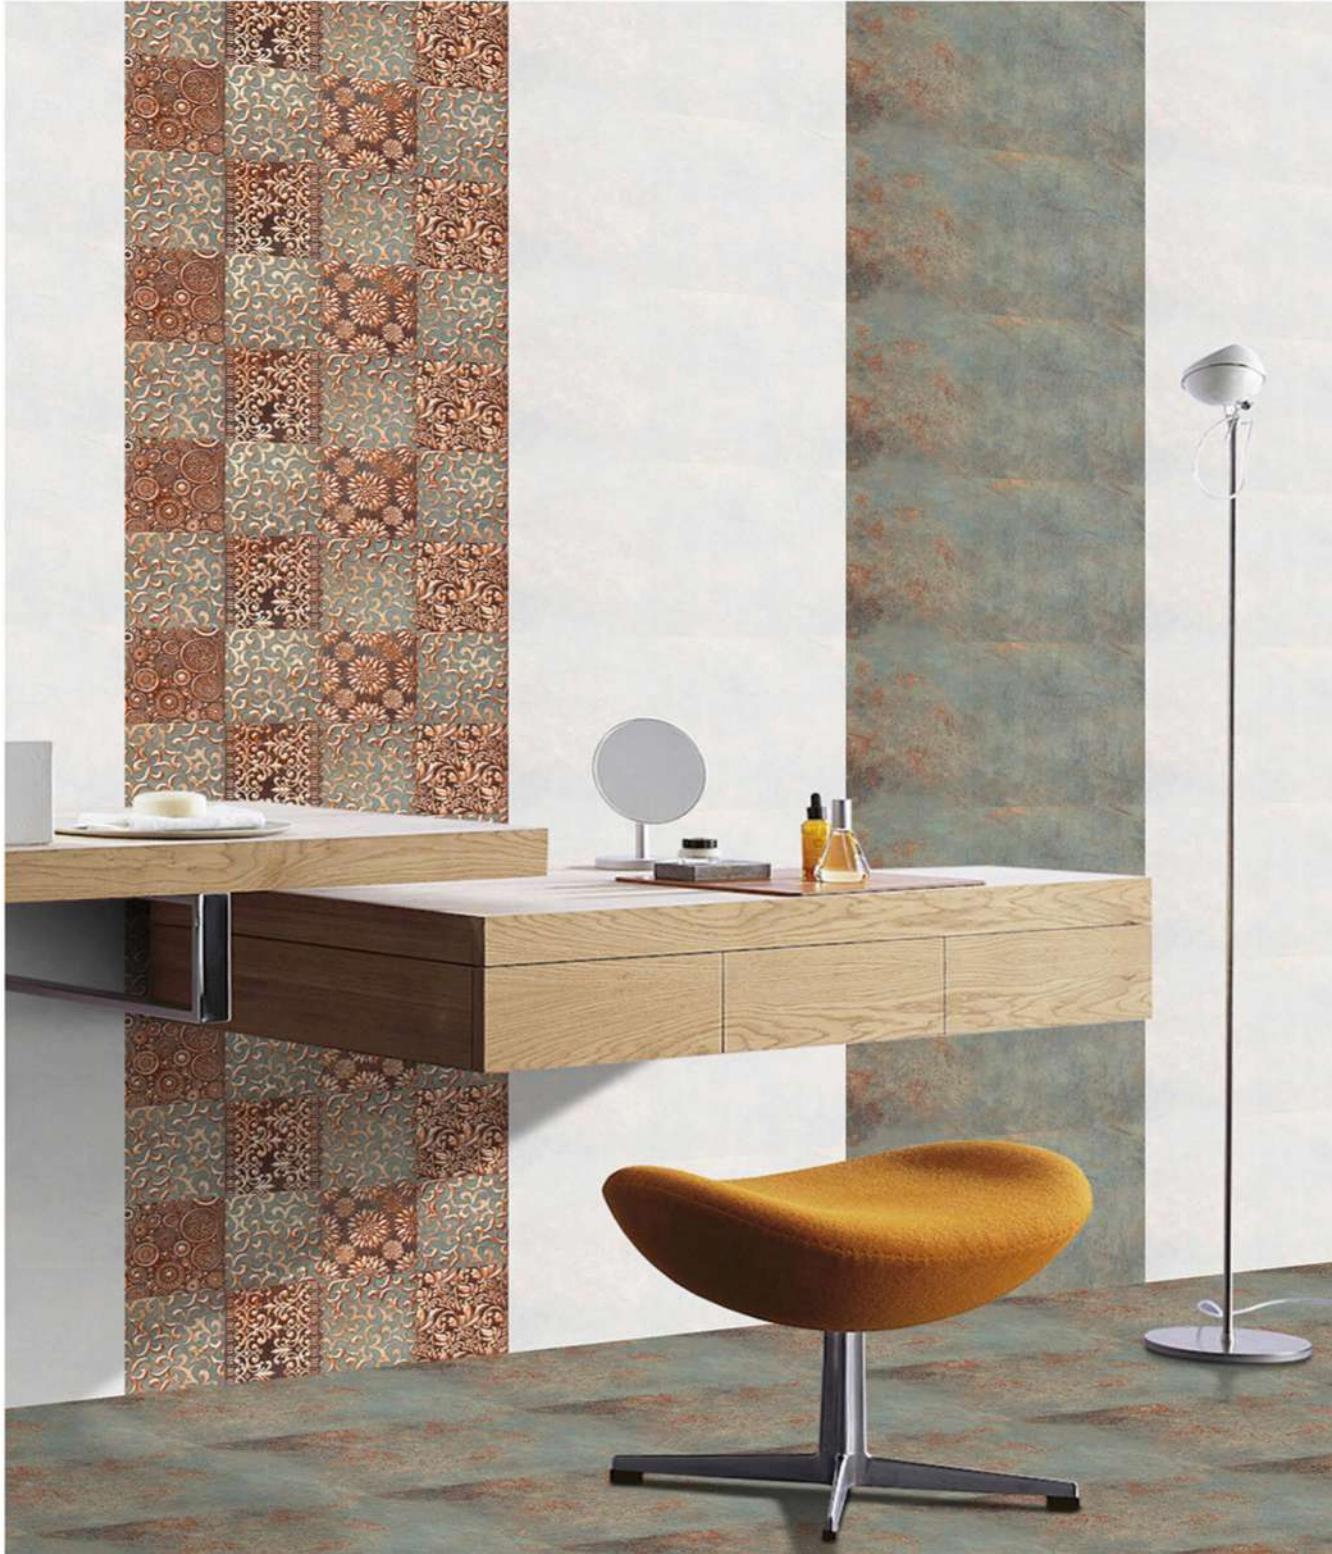

Frost Proof

Easy to Clean

Low Water Absorption

Chemical Resistance

MATT
Finish

30x
60cm

-  Easy to Install
-  Frost Proff
-  Easy to Clean
-  Low Water Absorption
-  Chemical Resistance

MATT
Finish