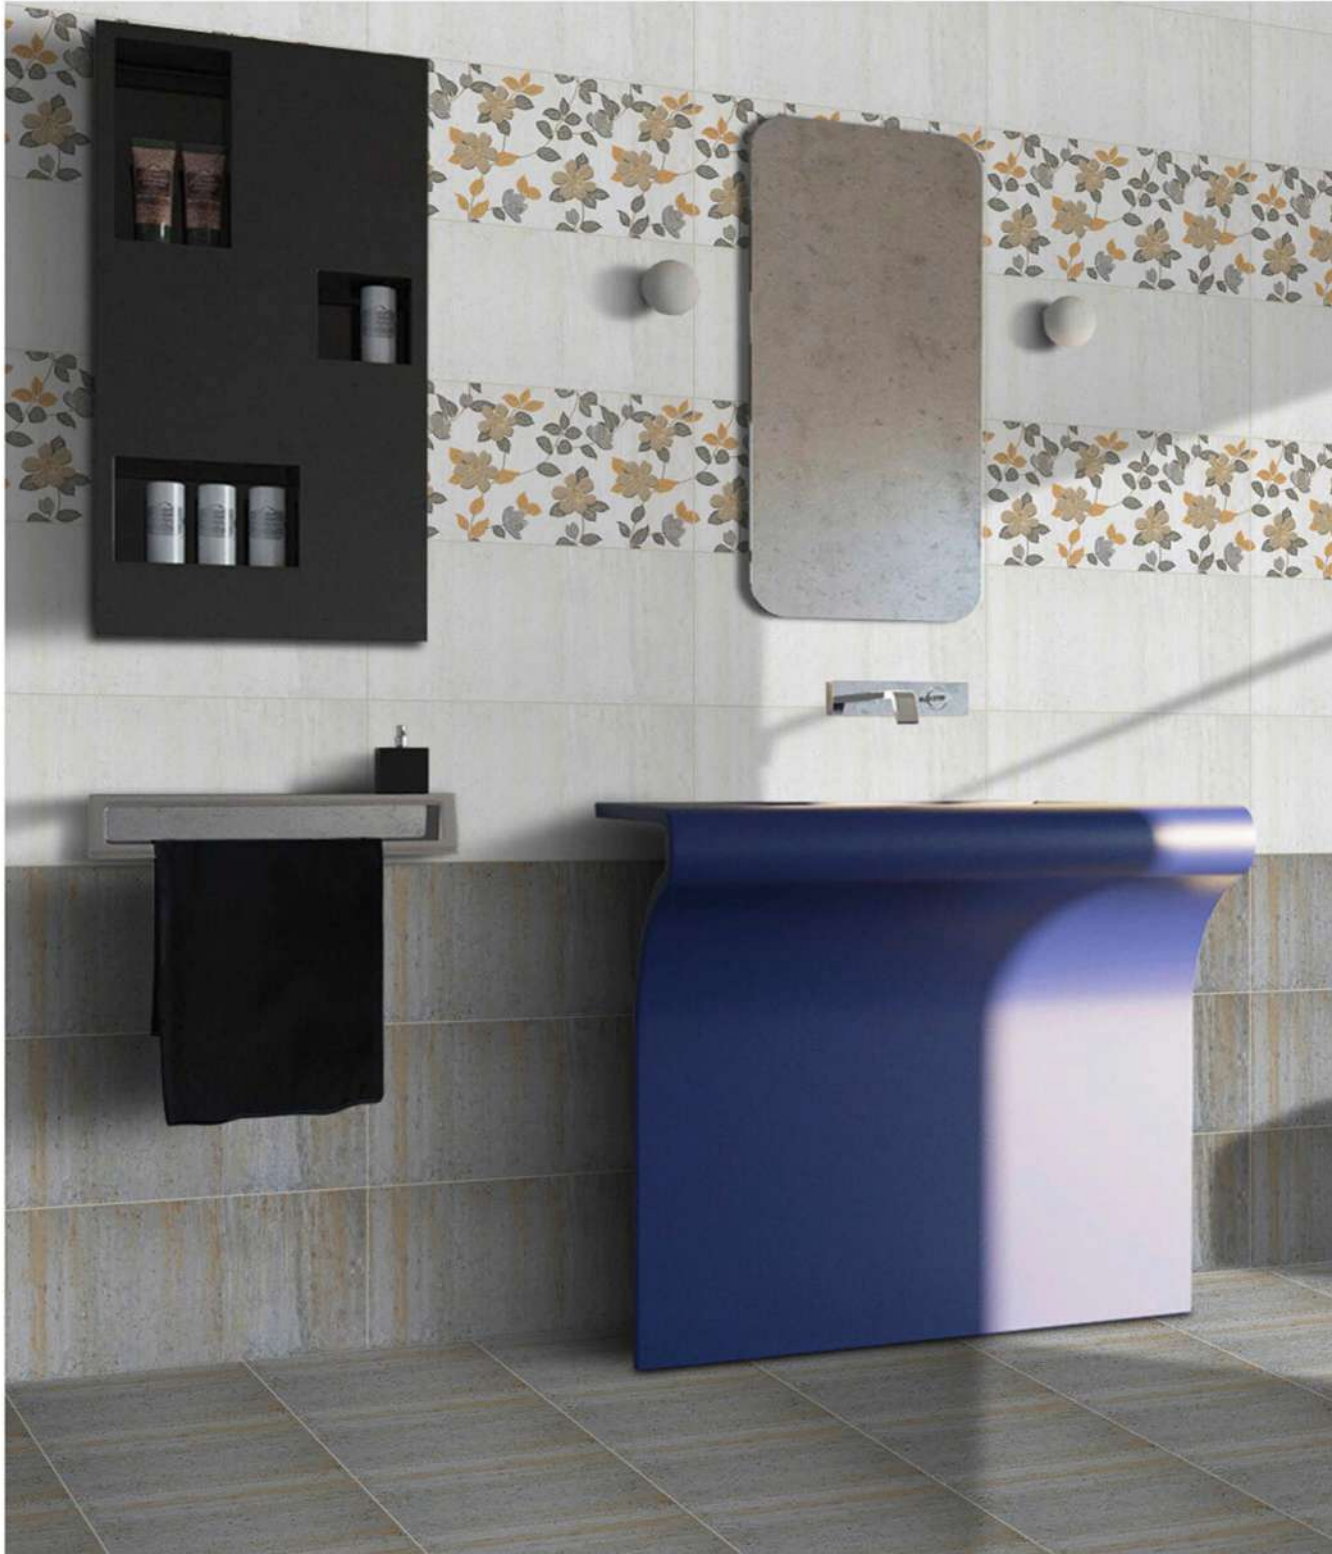

8163_L

30x
60cm

Easy to Install

Frost Proff

Easy to Clean

Low Water Absorption

Chemical Resistance

MATT
Finish