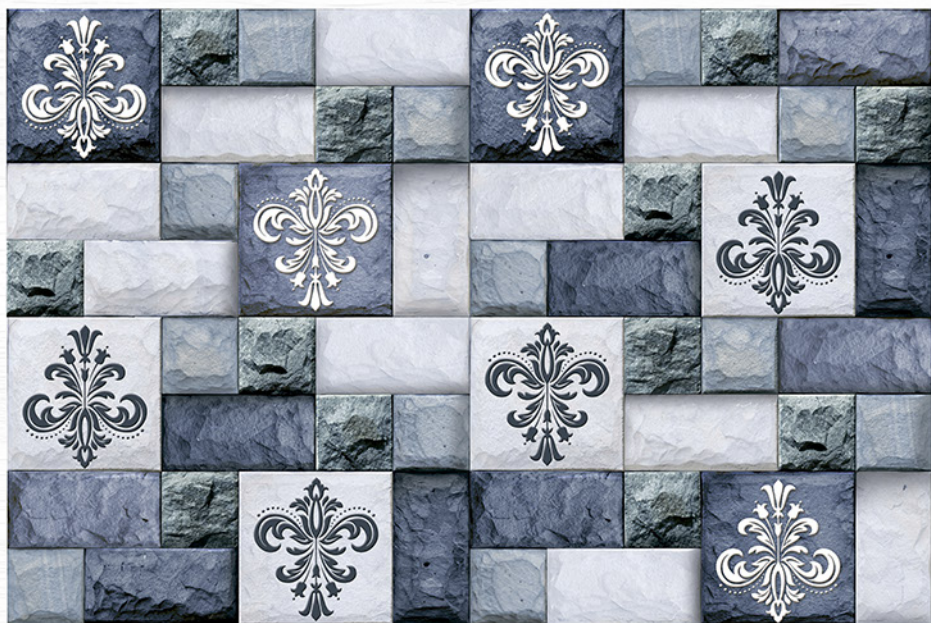

GLOSSY
Collection

300x450 mm

The Right Choice of
Ceramic Lovers

16231