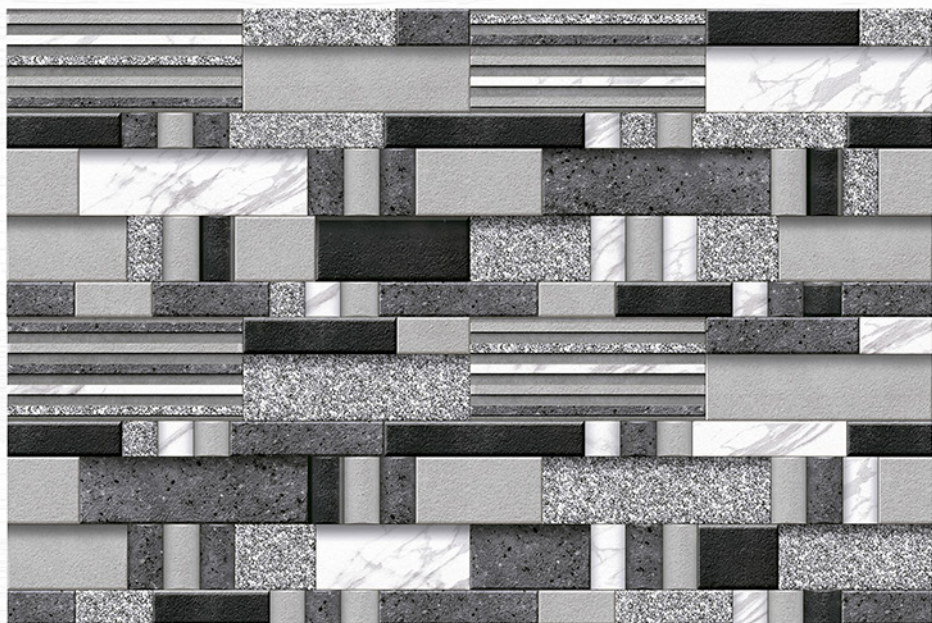

GLOSSY
Collection

300x450 mm

The Right Choice of
Ceramic Lovers

16278

GLOSSY
Collection

300x450 mm

**The Right Choice of
Ceramic Lovers**

16279