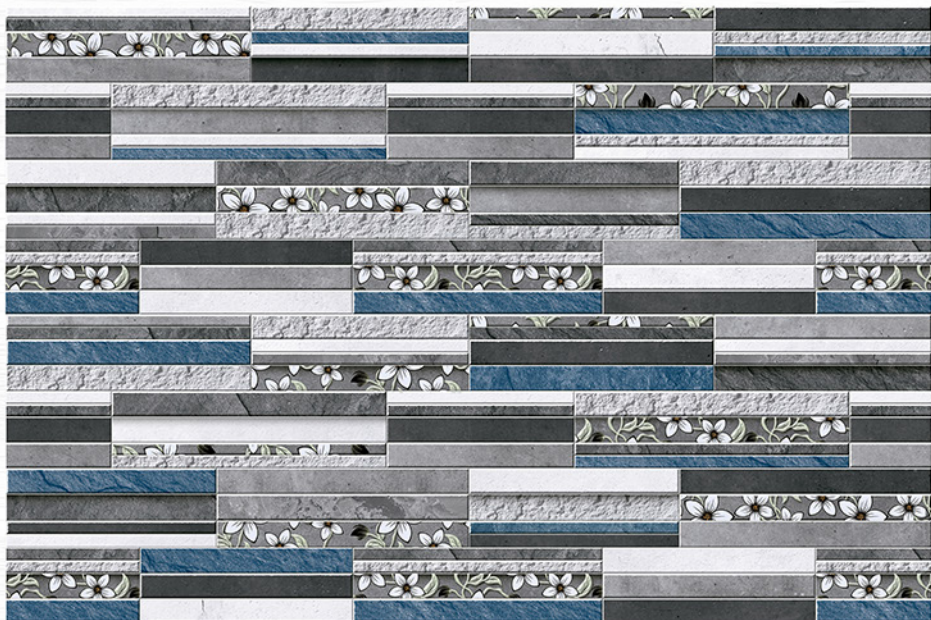

GLOSSY
Collection

300x450 mm

**The Right Choice of
Ceramic Lovers**

16220

GLOSSY
Collection

300x450 mm

The Right Choice of
Ceramic Lovers

16221