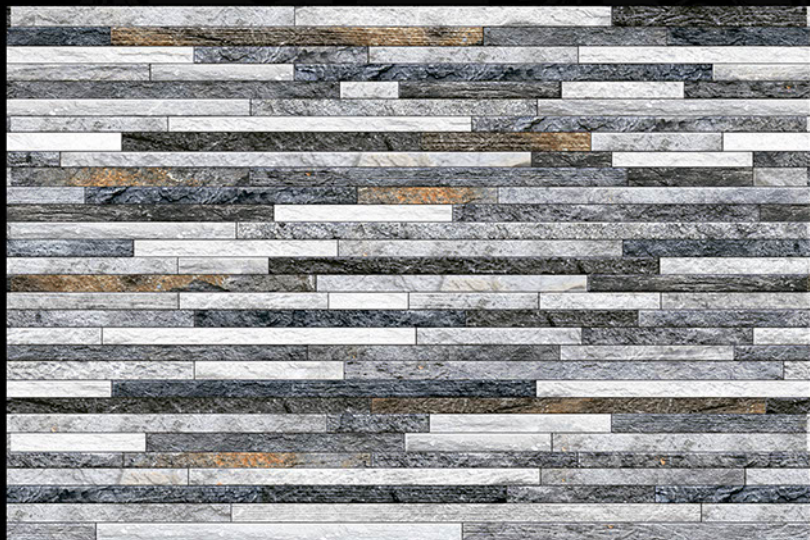

Glossy Series

Digital Wall Tiles

HD digital
DUFST Technology

16198

450 mm x 300 mm

Glossy Series

Digital Wall Tiles

16199