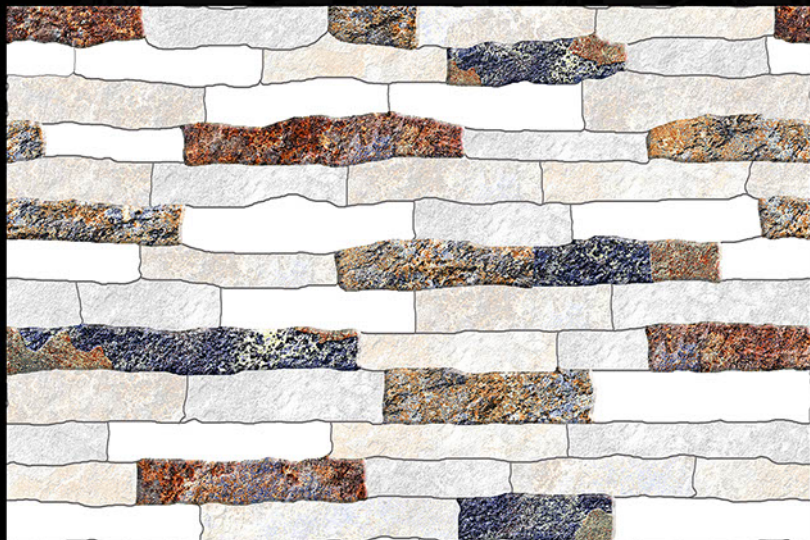

Glossy Series

Digital Wall Tiles

16142

450 mm x 300 mm

Glossy Series

Digital Wall Tiles

HD digital
DURST Technology

16143