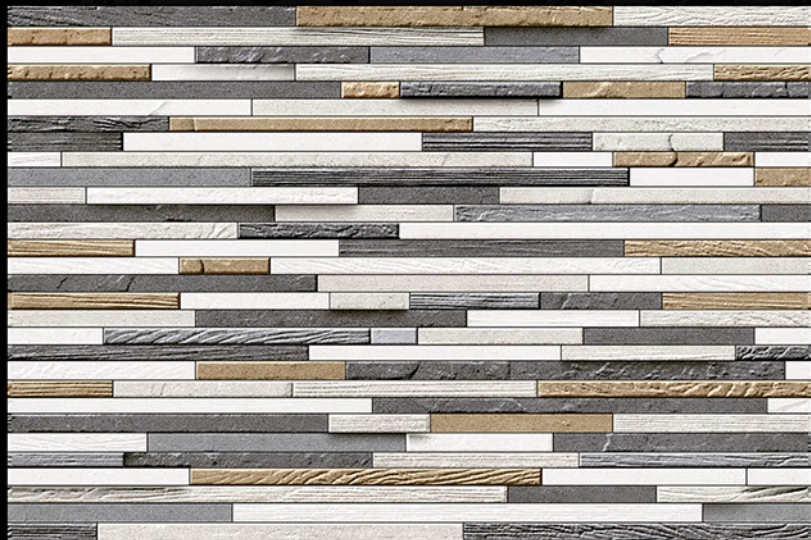

16196

450 mm x 300 mm

Glossy Series

Digital Wall Tiles