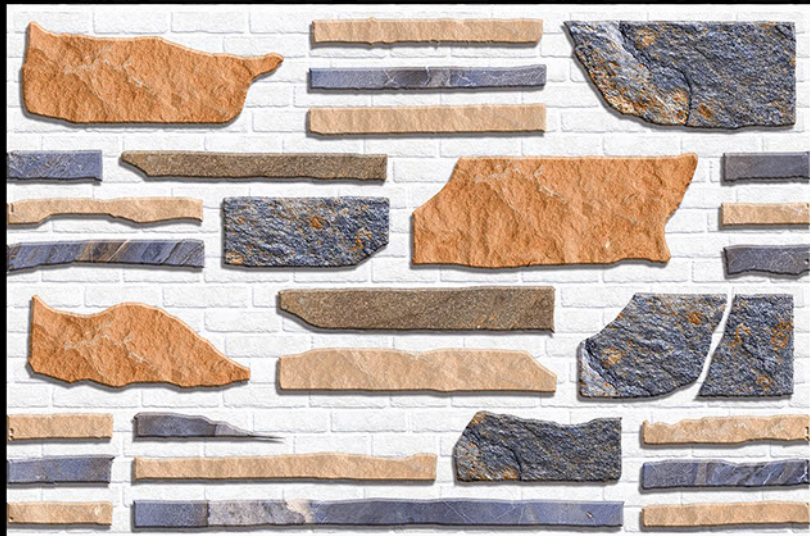

GLOSSY Series

Digital Wall Tiles

16126

450 mm x 300 mm

GLOSSY Series

Digital Wall Tiles

16127

450 mm x 300 mm