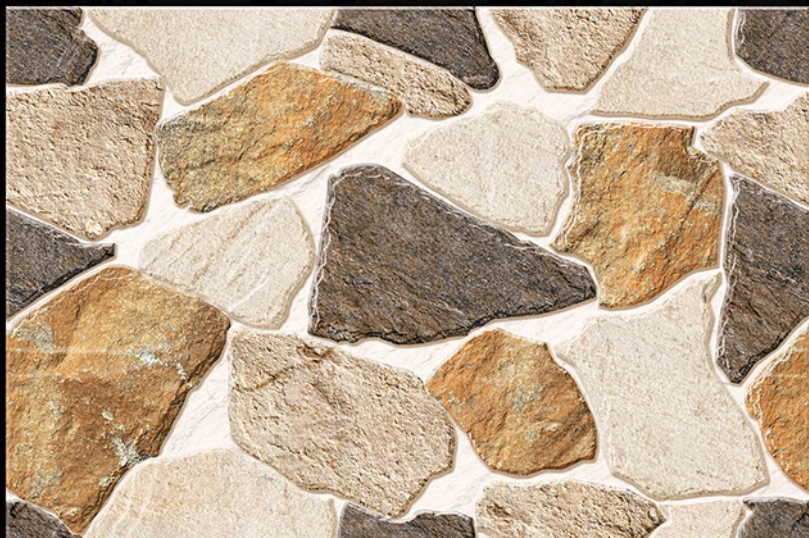

16087

450 mm x 300 mm

Glossy Series

Digital Wall Tiles