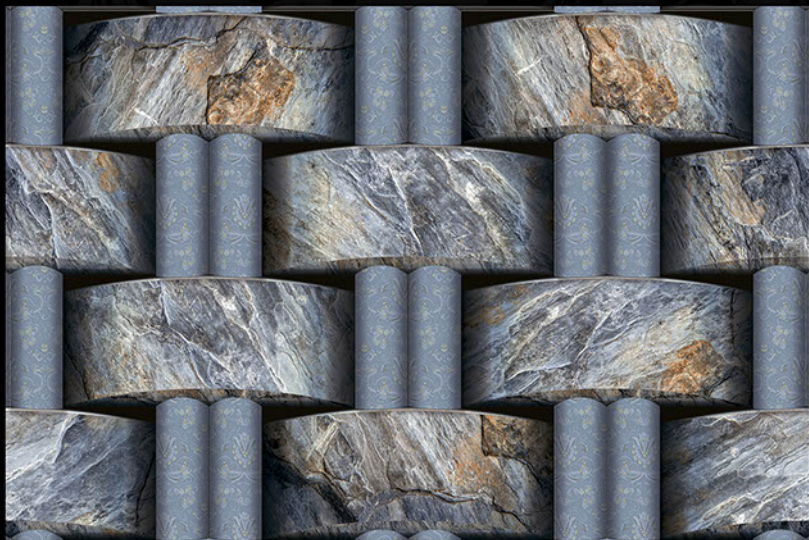

Glossy Series

Digital Wall Tiles

16065

450 mm x 300 mm

Glossy Series

Digital Wall Tiles

16066

450 mm x 300 mm