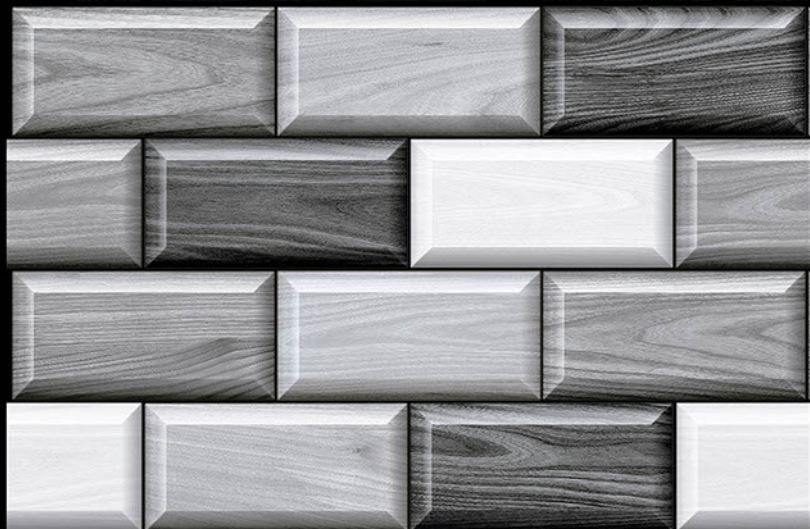

16181

450 mm x 300 mm

Glossy Series

Digital Wall Tiles