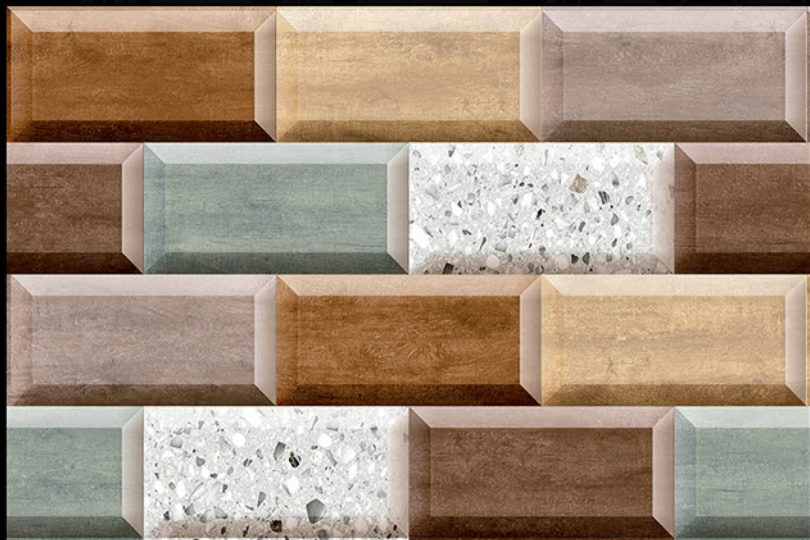

Glossy Series

Digital Wall Tiles

16192

450 mm x 300 mm

Glossy Series

Digital Wall Tiles

16193

450 mm x 300 mm