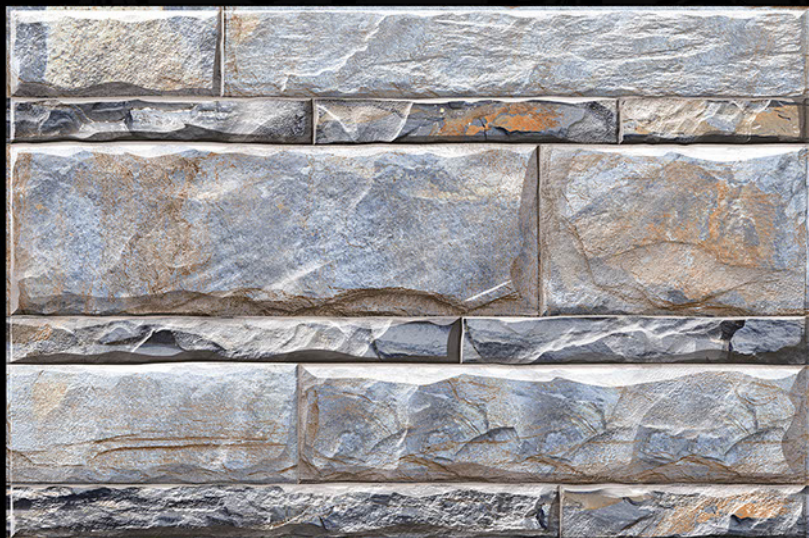

Digital Wall Tiles

16033

450 mm x 300 mm

Glossy Series

Digital Wall Tiles

16034

450 mm x 300 mm

Glossy Series