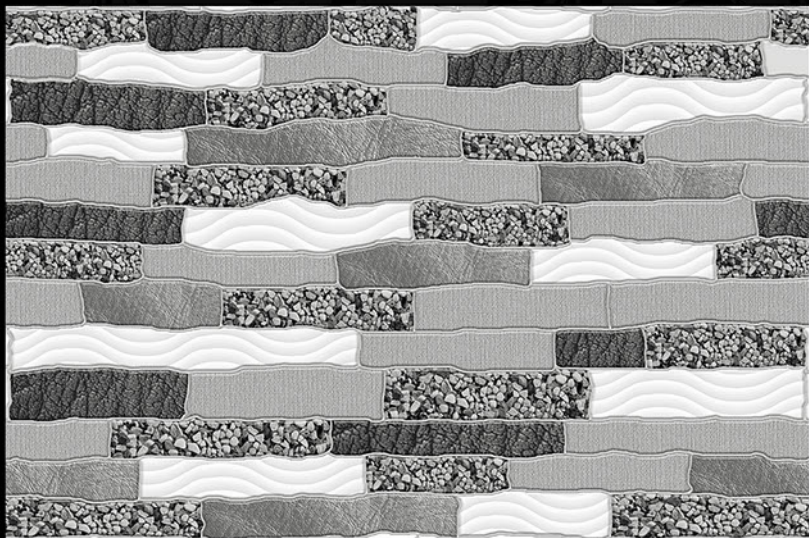

Glossy Series

Digital Wall Tiles

16116

450 mm x 300 mm

Glossy Series

Digital Wall Tiles

16117

450 mm x 300 mm