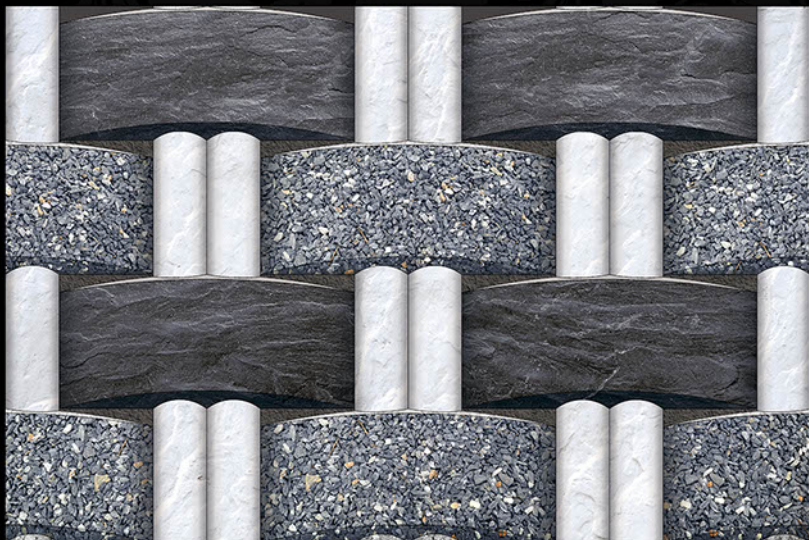

Glossy Series

Digital Wall Tiles

16087

450 mm x 300 mm

Glossy Series

Digital Wall Tiles

16088

450 mm x 300 mm