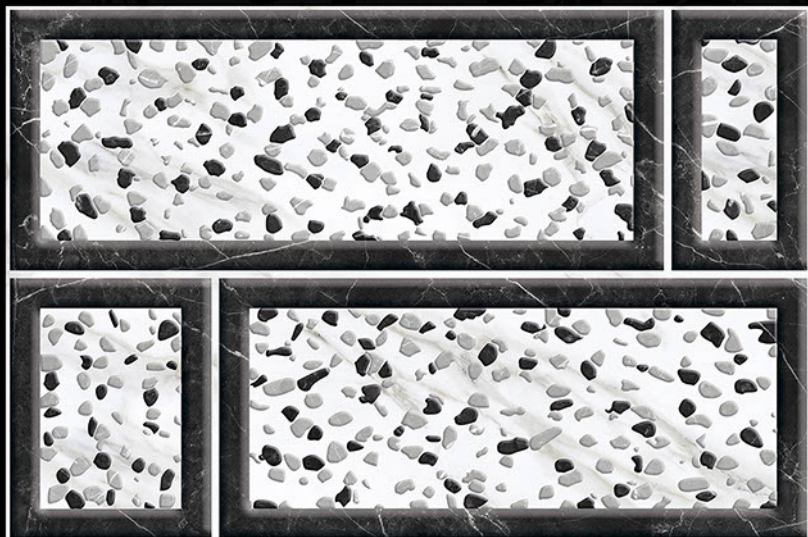

16018

450 mm x 300 mm

Glossy Series

Digital Wall Tiles