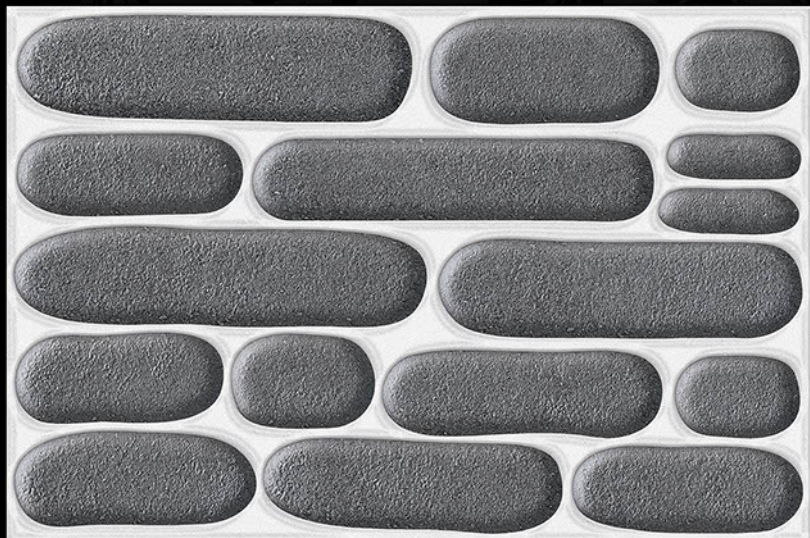

16025

450 mm x 300 mm

Glossy Series

Digital Wall Tiles