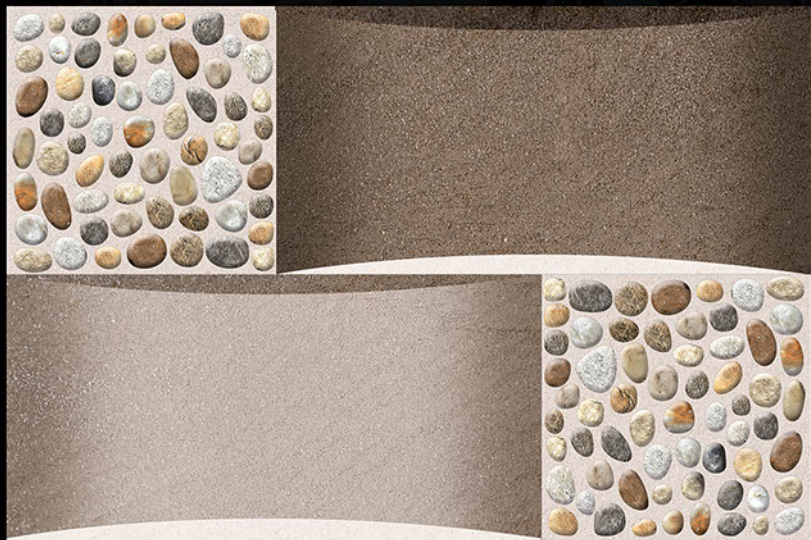

Glossy Series

Digital Wall Tiles

16073

450 mm x 300 mm

Glossy Series

Digital Wall Tiles

16074

450 mm x 300 mm