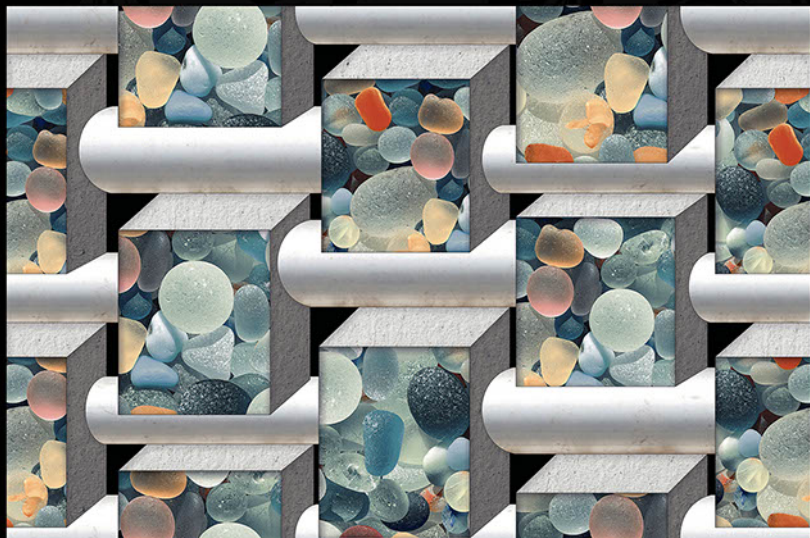

16150

450 mm x 300 mm

Glossy Series

Digital Wall Tiles