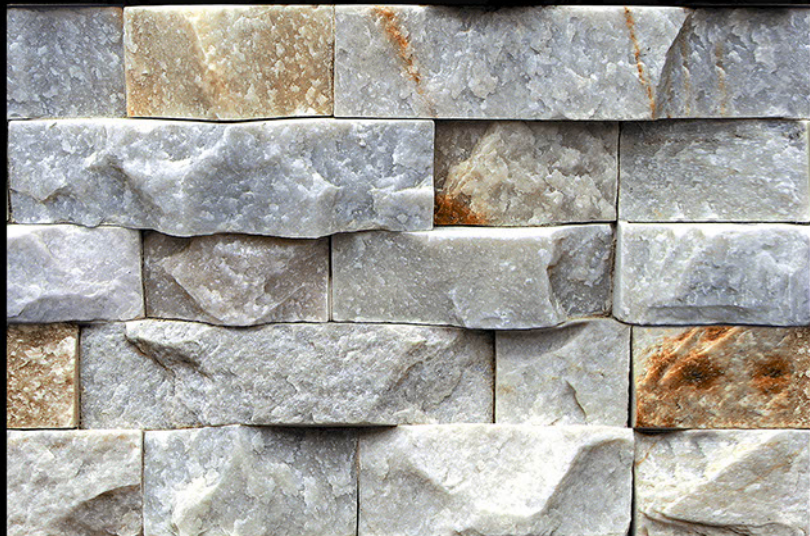

16006

450 mm x 300 mm

Glossy Series

Digital Wall Tiles