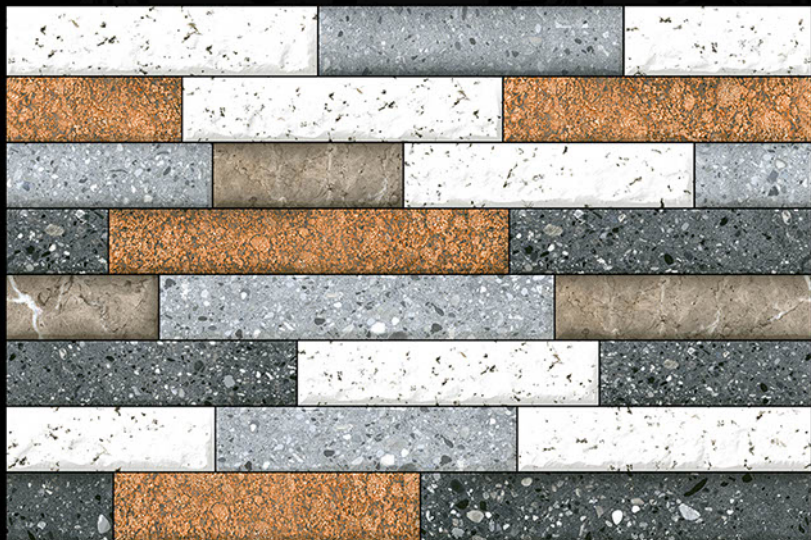

16179

450 mm x 300 mm

Glossy Series

Digital Wall Tiles