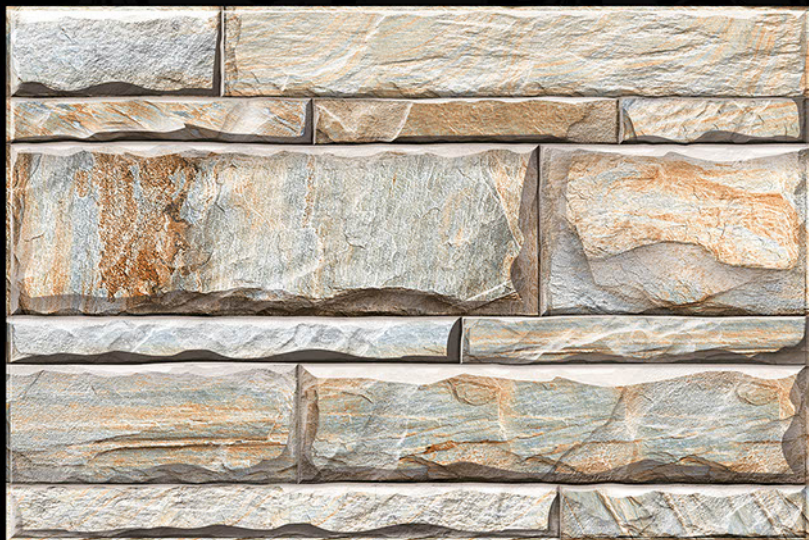

16037

450 mm x 300 mm

Glossy Series

Digital Wall Tiles