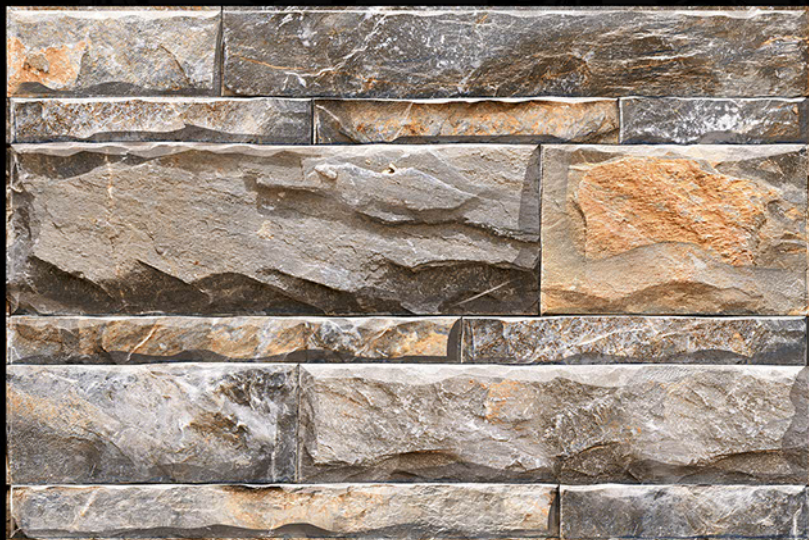

16035

450 mm x 300 mm

Glossy Series

Digital Wall Tiles