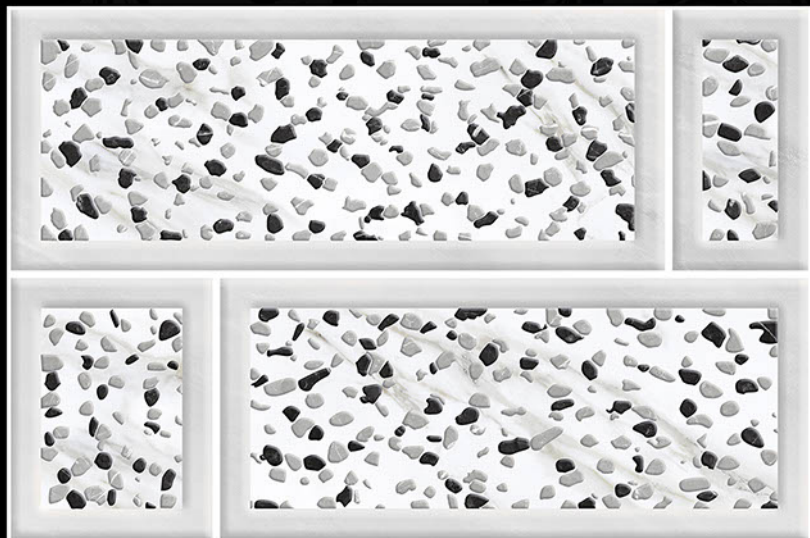

16015

450 mm x 300 mm

Glossy Series

Digital Wall Tiles

16016

450 mm x 300 mm

Glossy Series

Digital Wall Tiles