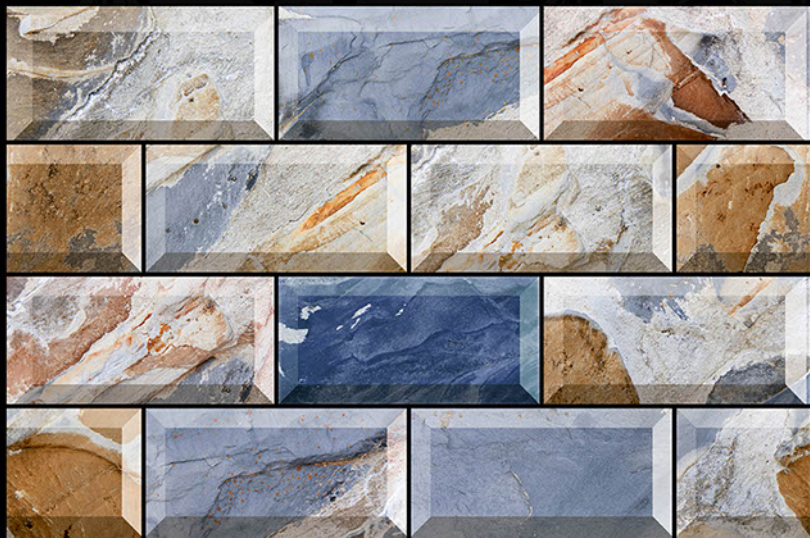

Glossy Series

Digital Wall Tiles

16188

450 mm x 300 mm

Glossy Series

Digital Wall Tiles

16189

450 mm x 300 mm