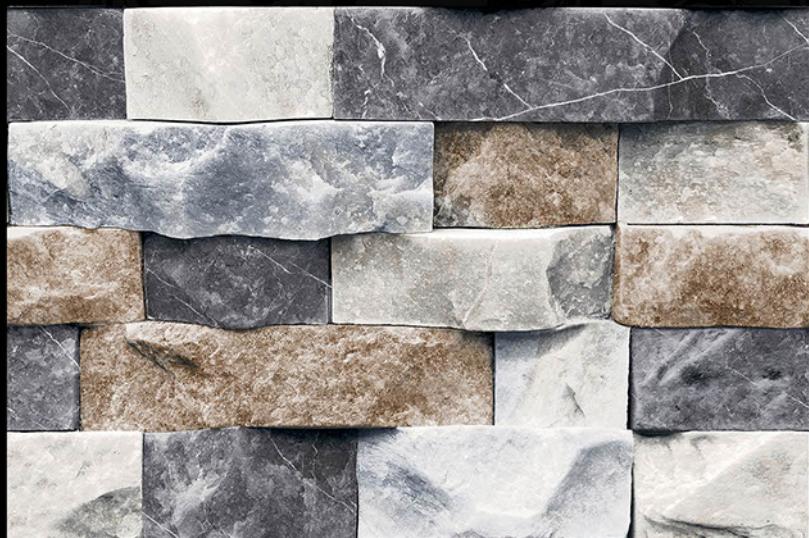

16008

450 mm x 300 mm

Glossy Series

Digital Wall Tiles