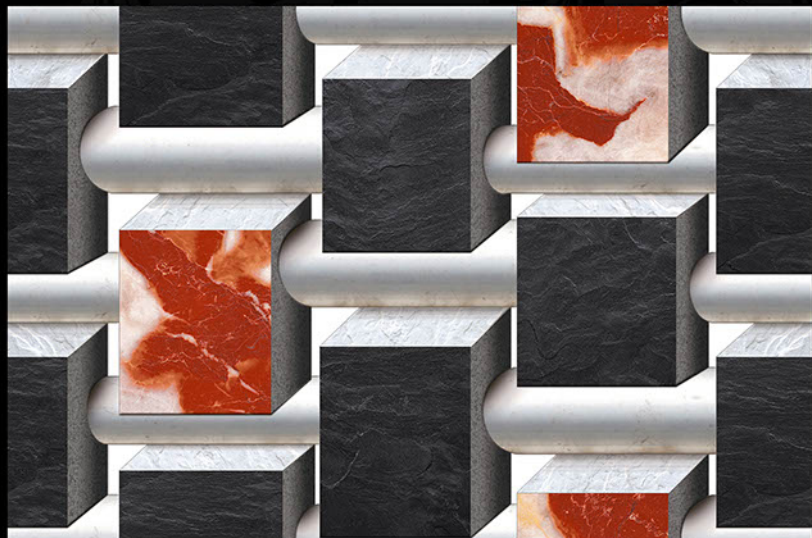

16153

450 mm x 300 mm

Glossy Series

Digital Wall Tiles