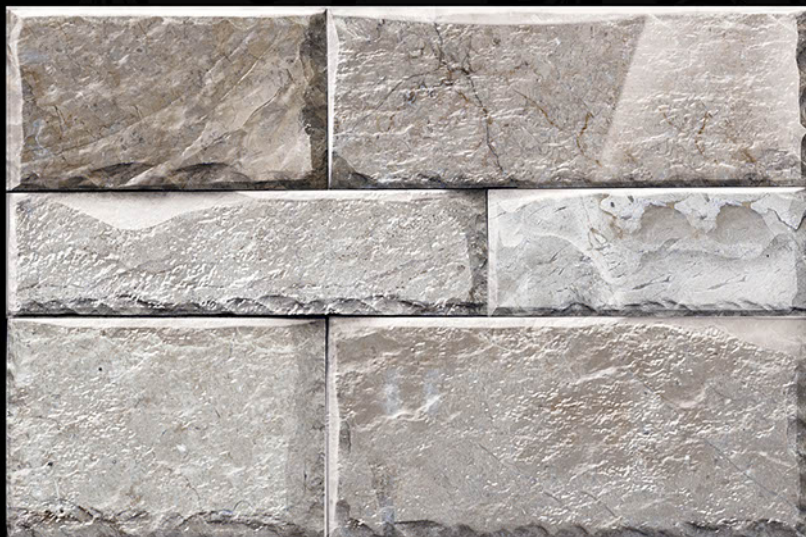

16042

450 mm x 300 mm

Glossy Series

Digital Wall Tiles