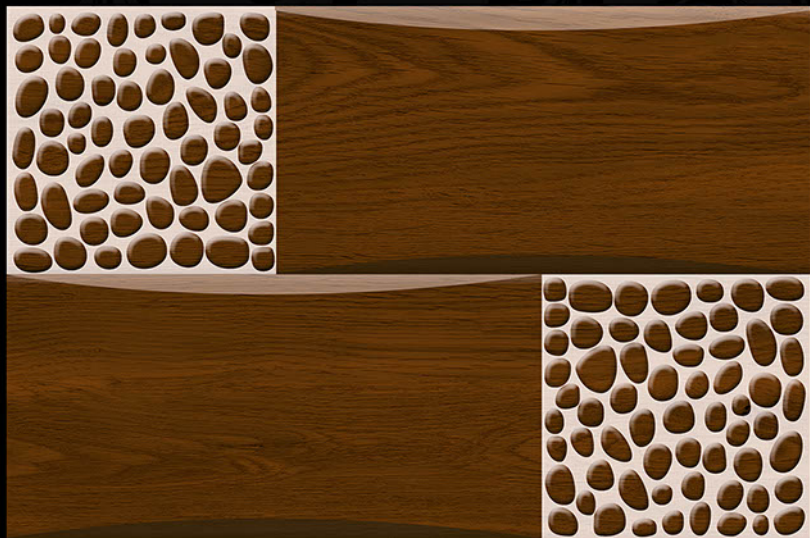

Glossy Series

Digital Wall Tiles

16047

450 mm x 300 mm

Glossy Series

Digital Wall Tiles

16048

450 mm x 300 mm