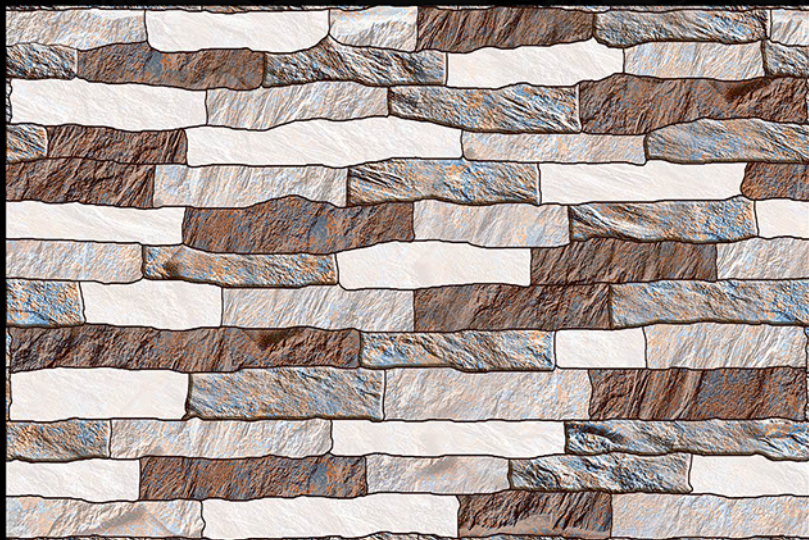

Glossy Series

Digital Wall Tiles

16059

450 mm x 300 mm

Glossy Series

Digital Wall Tiles

16060

450 mm x 300 mm