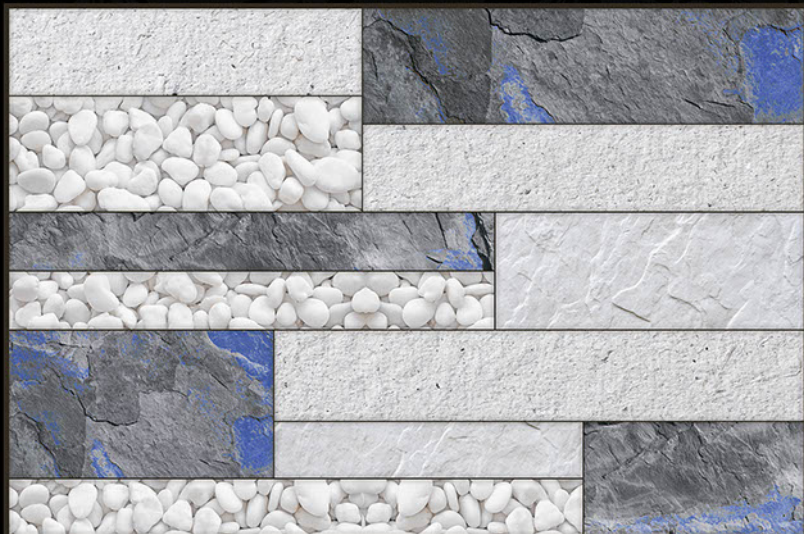

16176

450 mm x 300 mm

Glossy Series

Digital Wall Tiles