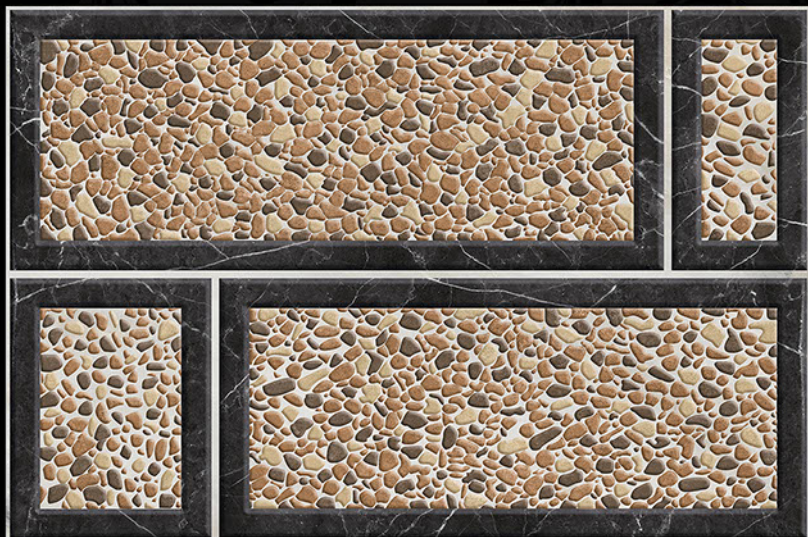

16013

450 mm x 300 mm

Glossy Series

Digital Wall Tiles

16014

450 mm x 300 mm

Glossy Series

Digital Wall Tiles