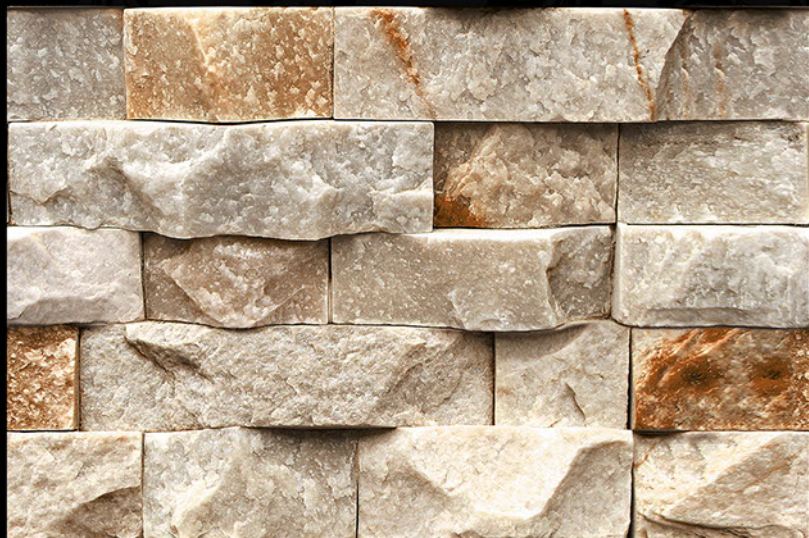

16005

450 mm x 300 mm

Glossy Series

Digital Wall Tiles

16006

450 mm x 300 mm

Glossy Series

Digital Wall Tiles