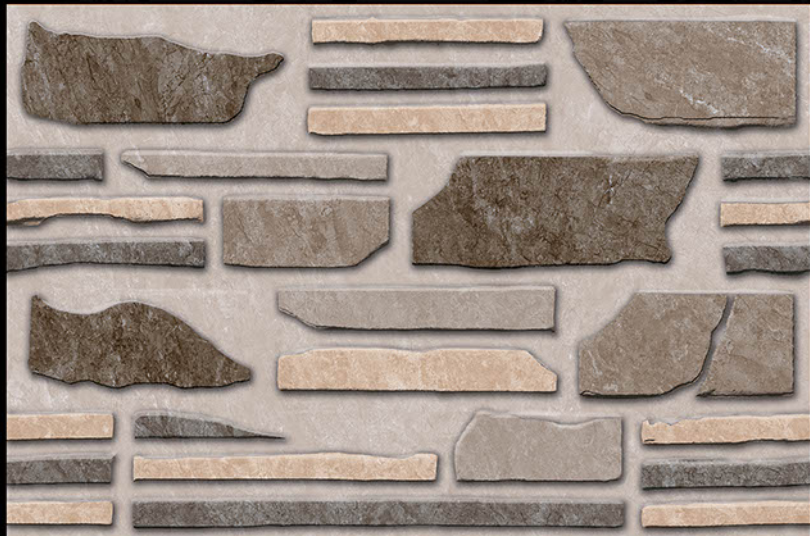

GLOSSY Series

Digital Wall Tiles

16124

450 mm x 300 mm

GLOSSY Series

Digital Wall Tiles

16125

450 mm x 300 mm