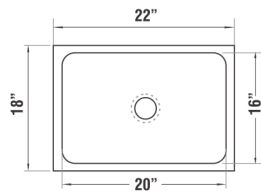

Give European Touch....

Give European Touch....

Over all : 18"x36"

Bowl : 14"x16"

Depth : 7"/8"

Also available in 18"x37"

Included Accessories : West Coupling

Over all : 16"x18"  
Bowl : 14"x16"  
Depth : 7"/8"  
Included Accessories : West Coupling

Over all : 17"x20"  
Bowl : 15"x18"  
Depth : 7"/8"  
Included Accessories : West Coupling

Over all : **22"x18"**  
Bowl : **20"x16"**  
Depth : **7"/8"**  
Included Accessories : West Coupling

Over all : **18"x24"**  
Bowl : **16"x22"**  
Depth : **7"/8"/9"**  
Included Accessories : West Coupling

Over all : **16"x16"**  
Bowl : **14"x14"**  
Depth : **7"**  
Included Accessories : West Coupling

Over all : **18"x18"**  
Bowl : **16"x16"**  
Depth : **7"**  
Included Accessories : West Coupling

Length : 60"  
Breadths : 30"  
Depth : 15"

Length : 66"  
Breadths : 30"  
Depth : 15"

Length : 48"  
Breadths : 48"  
Depth : 16"