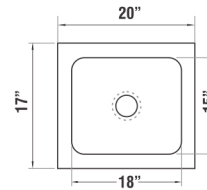

Give European Touch....

Give European Touch....

Over all : 18"x36"

Bowl : 14"x16"

Depth : 7"/8"

Also available in 18"x37"

Included Accessories : West Coupling

Over all : 16"x18"  
Bowl : 14"x16"  
Depth : 7"/8"  
Included Accessories : West Coupling

Over all : 17"x20"  
Bowl : 15"x18"  
Depth : 7"/8"  
Included Accessories : West Coupling

Over all : **22"x18"**  
Bowl : **20"x16"**  
Depth : **7"/8"**  
Included Accessories : West Coupling

Over all : **18"x24"**  
Bowl : **16"x22"**  
Depth : **7"/8"/9"**  
Included Accessories : West Coupling

Over all : **16"x16"**  
Bowl : **14"x14"**  
Depth : **7"**  
Included Accessories : West Coupling

Over all : **18"x18"**  
Bowl : **16"x16"**  
Depth : **7"**  
Included Accessories : West Coupling

Length : 60"  
Breadths : 30"  
Depth : 15"

Length : 66"  
Breadths : 30"  
Depth : 15"

Length : 48"  
Breadths : 48"  
Depth : 16"