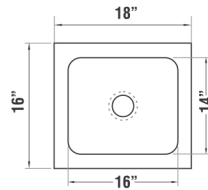

Give European Touch....

Give European Touch....

Over all : 18"x36"

Bowl : 14"x16"

Depth : 7"/8"

Also available in 18"x37"

Included Accessories : West Coupling

Over all : 16"x18"  
Bowl : 14"x16"  
Depth : 7"/8"  
Included Accessories : West Coupling

Over all : 17"x20"  
Bowl : 15"x18"  
Depth : 7"/8"  
Included Accessories : West Coupling

Over all : **22"x18"**  
Bowl : **20"x16"**  
Depth : **7"/8"**  
Included Accessories : West Coupling

Over all : **18"x24"**  
Bowl : **16"x22"**  
Depth : **7"/8"/9"**  
Included Accessories : West Coupling

Over all : **16"x16"**  
Bowl : **14"x14"**  
Depth : **7"**  
Included Accessories : West Coupling

Over all : **18"x18"**  
Bowl : **16"x16"**  
Depth : **7"**  
Included Accessories : West Coupling

Length : 60"  
Breadths : 30"  
Depth : 15"

Length : 66"  
Breadths : 30"  
Depth : 15"

Length : 48"  
Breadths : 48"  
Depth : 16"