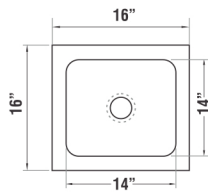

Give European Touch....

Give European Touch....

Over all : 18"x36"

Bowl : 14"x16"

Depth : 7"/8"

Also available in 18"x37"

Included Accessories : West Coupling

Over all : 16"x18"  
Bowl : 14"x16"  
Depth : 7"/8"  
Included Accessories : West Coupling

Over all : 17"x20"  
Bowl : 15"x18"  
Depth : 7"/8"  
Included Accessories : West Coupling

Over all : **22"x18"**  
Bowl : **20"x16"**  
Depth : **7"/8"**  
Included Accessories : West Coupling

Over all : **18"x24"**  
Bowl : **16"x22"**  
Depth : **7"/8"/9"**  
Included Accessories : West Coupling

Over all : **16"x16"**  
Bowl : **14"x14"**  
Depth : **7"**  
Included Accessories : West Coupling

Over all : **18"x18"**  
Bowl : **16"x16"**  
Depth : **7"**  
Included Accessories : West Coupling

Length : 60"  
Breadths : 30"  
Depth : 15"

Length : 66"  
Breadths : 30"  
Depth : 15"

Length : 48"  
Breadths : 48"  
Depth : 16"