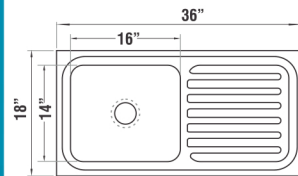

Give European Touch....

Give European Touch....

Over all : 18"x36"

Bowl : 14"x16"

Depth : 7"/8"

Also available in 18"x37"

Included Accessories : West Coupling

Over all : 16"x18"  
Bowl : 14"x16"  
Depth : 7"/8"  
Included Accessories : West Coupling

Over all : 17"x20"  
Bowl : 15"x18"  
Depth : 7"/8"  
Included Accessories : West Coupling

Over all : **22"x18"**  
Bowl : **20"x16"**  
Depth : **7"/8"**  
Included Accessories : West Coupling

Over all : **18"x24"**  
Bowl : **16"x22"**  
Depth : **7"/8"/9"**  
Included Accessories : West Coupling

Over all : **16"x16"**  
Bowl : **14"x14"**  
Depth : **7"**  
Included Accessories : West Coupling

Over all : **18"x18"**  
Bowl : **16"x16"**  
Depth : **7"**  
Included Accessories : West Coupling

Length : 60"  
Breadths : 30"  
Depth : 15"

Length : 66"  
Breadths : 30"  
Depth : 15"

Length : 48"  
Breadths : 48"  
Depth : 16"