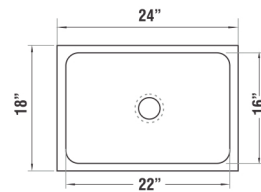

Give European Touch....

Give European Touch....

Over all : 18"x36"

Bowl : 14"x16"

Depth : 7"/8"

Also available in 18"x37"

Included Accessories : West Coupling

Over all : 16"x18"  
Bowl : 14"x16"  
Depth : 7"/8"  
Included Accessories : West Coupling

Over all : 17"x20"  
Bowl : 15"x18"  
Depth : 7"/8"  
Included Accessories : West Coupling

Over all : **22"x18"**  
Bowl : **20"x16"**  
Depth : **7"/8"**  
Included Accessories : West Coupling

Over all : **18"x24"**  
Bowl : **16"x22"**  
Depth : **7"/8"/9"**  
Included Accessories : West Coupling

Over all : **16"x16"**  
Bowl : **14"x14"**  
Depth : **7"**  
Included Accessories : West Coupling

Over all : **18"x18"**  
Bowl : **16"x16"**  
Depth : **7"**  
Included Accessories : West Coupling

Length : 60"  
Breadths : 30"  
Depth : 15"

Length : 66"  
Breadths : 30"  
Depth : 15"

Length : 48"  
Breadths : 48"  
Depth : 16"