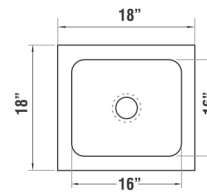

Give European Touch....

Give European Touch....

Over all : 18"x36"

Bowl : 14"x16"

Depth : 7"/8"

Also available in 18"x37"

Included Accessories : West Coupling

Over all : 16"x18"  
Bowl : 14"x16"  
Depth : 7"/8"  
Included Accessories : West Coupling

Over all : 17"x20"  
Bowl : 15"x18"  
Depth : 7"/8"  
Included Accessories : West Coupling

Over all : **22"x18"**  
Bowl : **20"x16"**  
Depth : **7"/8"**  
Included Accessories : West Coupling

Over all : **18"x24"**  
Bowl : **16"x22"**  
Depth : **7"/8"/9"**  
Included Accessories : West Coupling

Over all : **16"x16"**  
Bowl : **14"x14"**  
Depth : **7"**  
Included Accessories : West Coupling

Over all : **18"x18"**  
Bowl : **16"x16"**  
Depth : **7"**  
Included Accessories : West Coupling

Length : 60"  
Breadths : 30"  
Depth : 15"

Length : 66"  
Breadths : 30"  
Depth : 15"

Length : 48"  
Breadths : 48"  
Depth : 16"