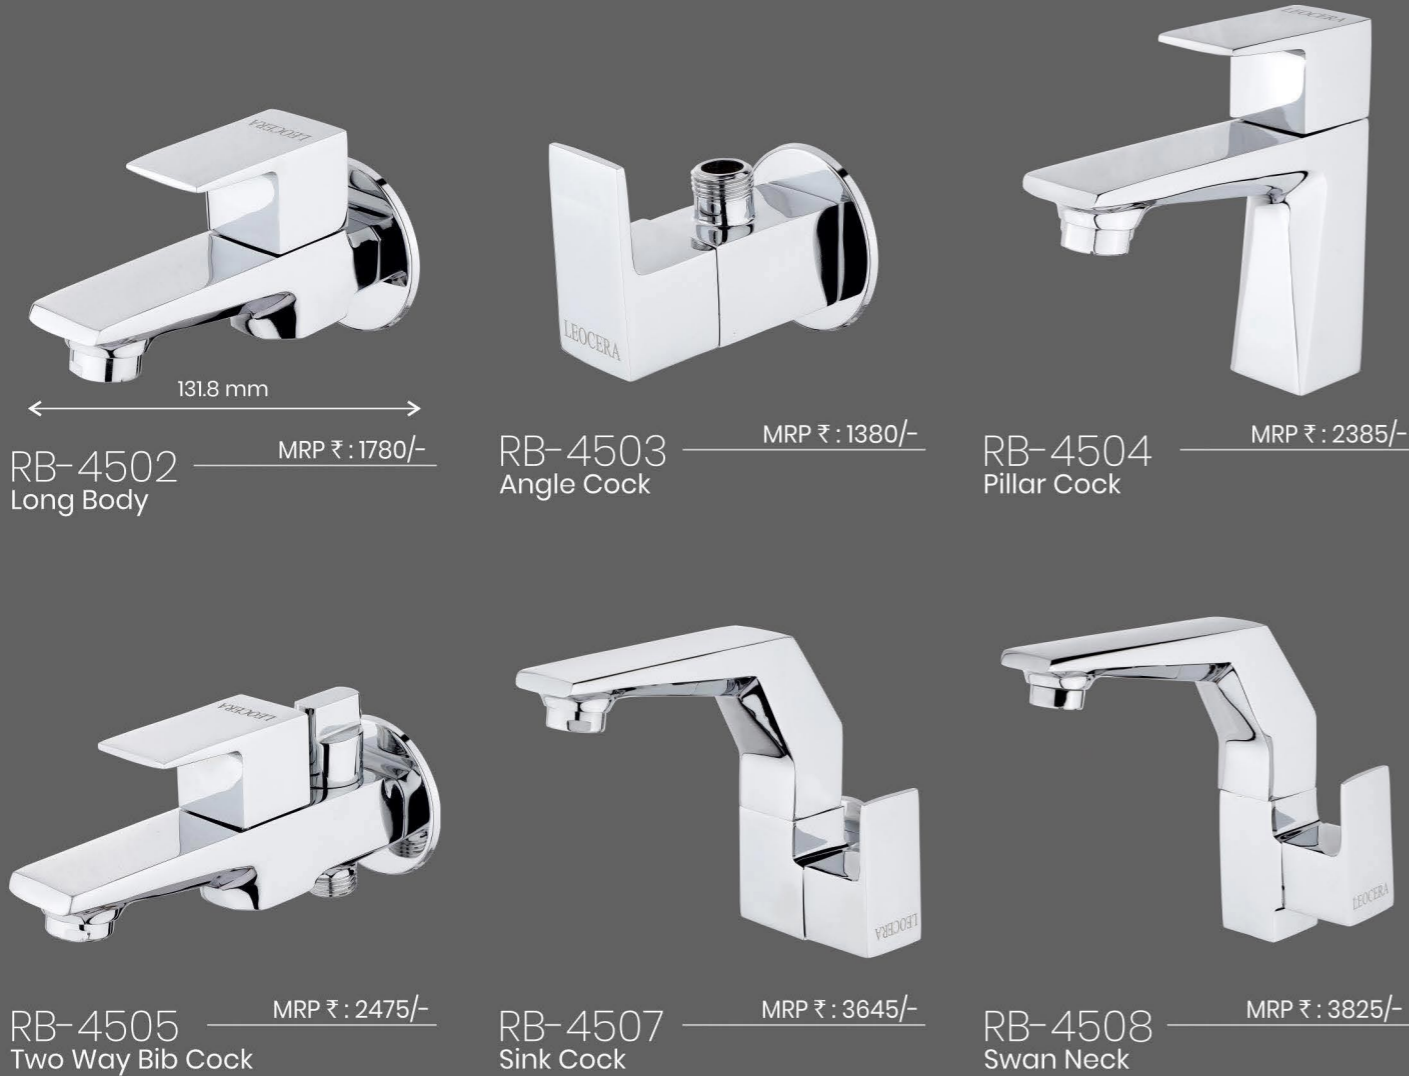

FLR-4114
2 in 1 wall mixer
MRP ₹: 6190/-

FLR-4115
3 in 1 wall mixer
MRP ₹: 6690/-

FLR-4117
Bath Spout with Wall Flange
MRP ₹: 830/-

FLR-4118
Bath Spout tipton with
Wall Flange
MRP ₹: 1130/-

FLR-4119
Diverter
MRP ₹: 1390/-

RUBY Collection

A Beautiful
BATHROOM
Starts here..

RB-4502
Long Body
MRP ₹ : 1780/-

RB-4503
Angle Cock
MRP ₹ : 1380/-

RB-4504
Pillar Cock
MRP ₹ : 2385/-

RB-4505
Two Way Bib Cock
MRP ₹ : 2475/-

RB-4507
Sink Cock
MRP ₹ : 3645/-