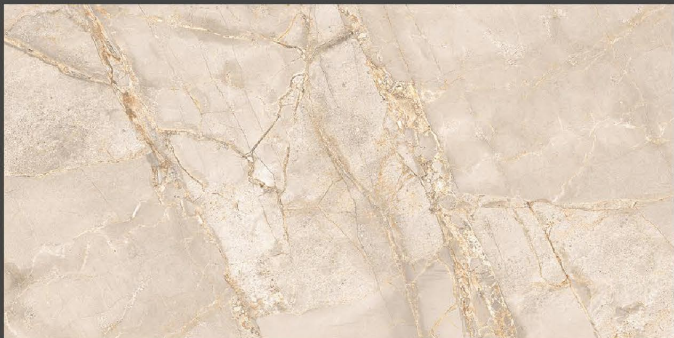

9MM
Thickness