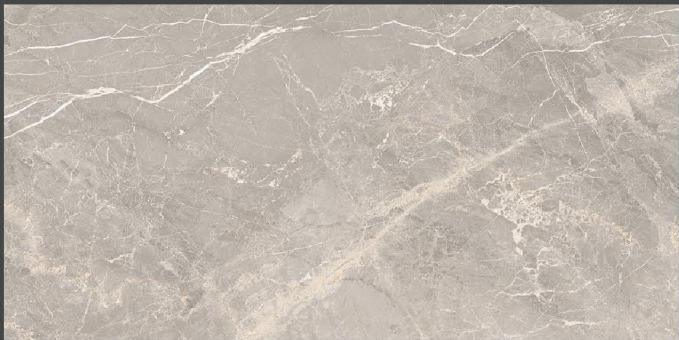

Dorado Grey

Matt Carving
800X1600MM

RANDOM
DESIGN

Application

Living

Bathroom

Hotel

Office