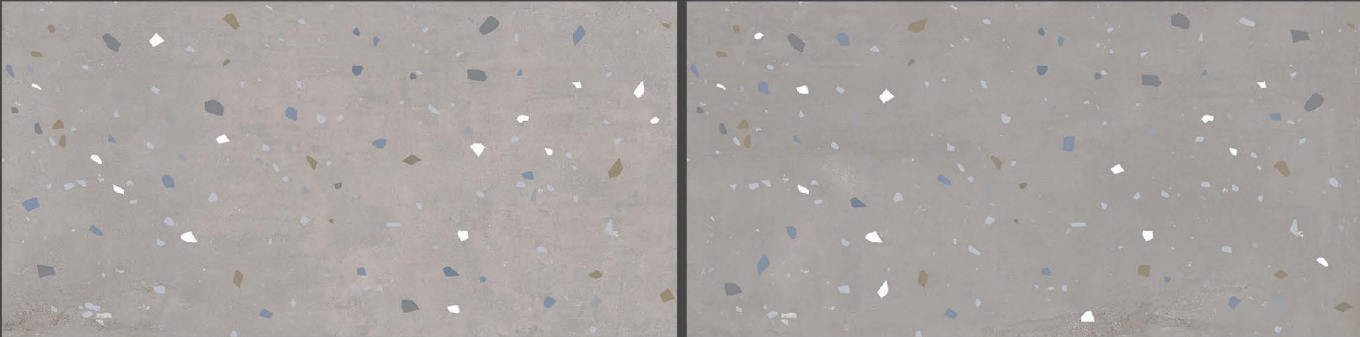

9MM
Thickness