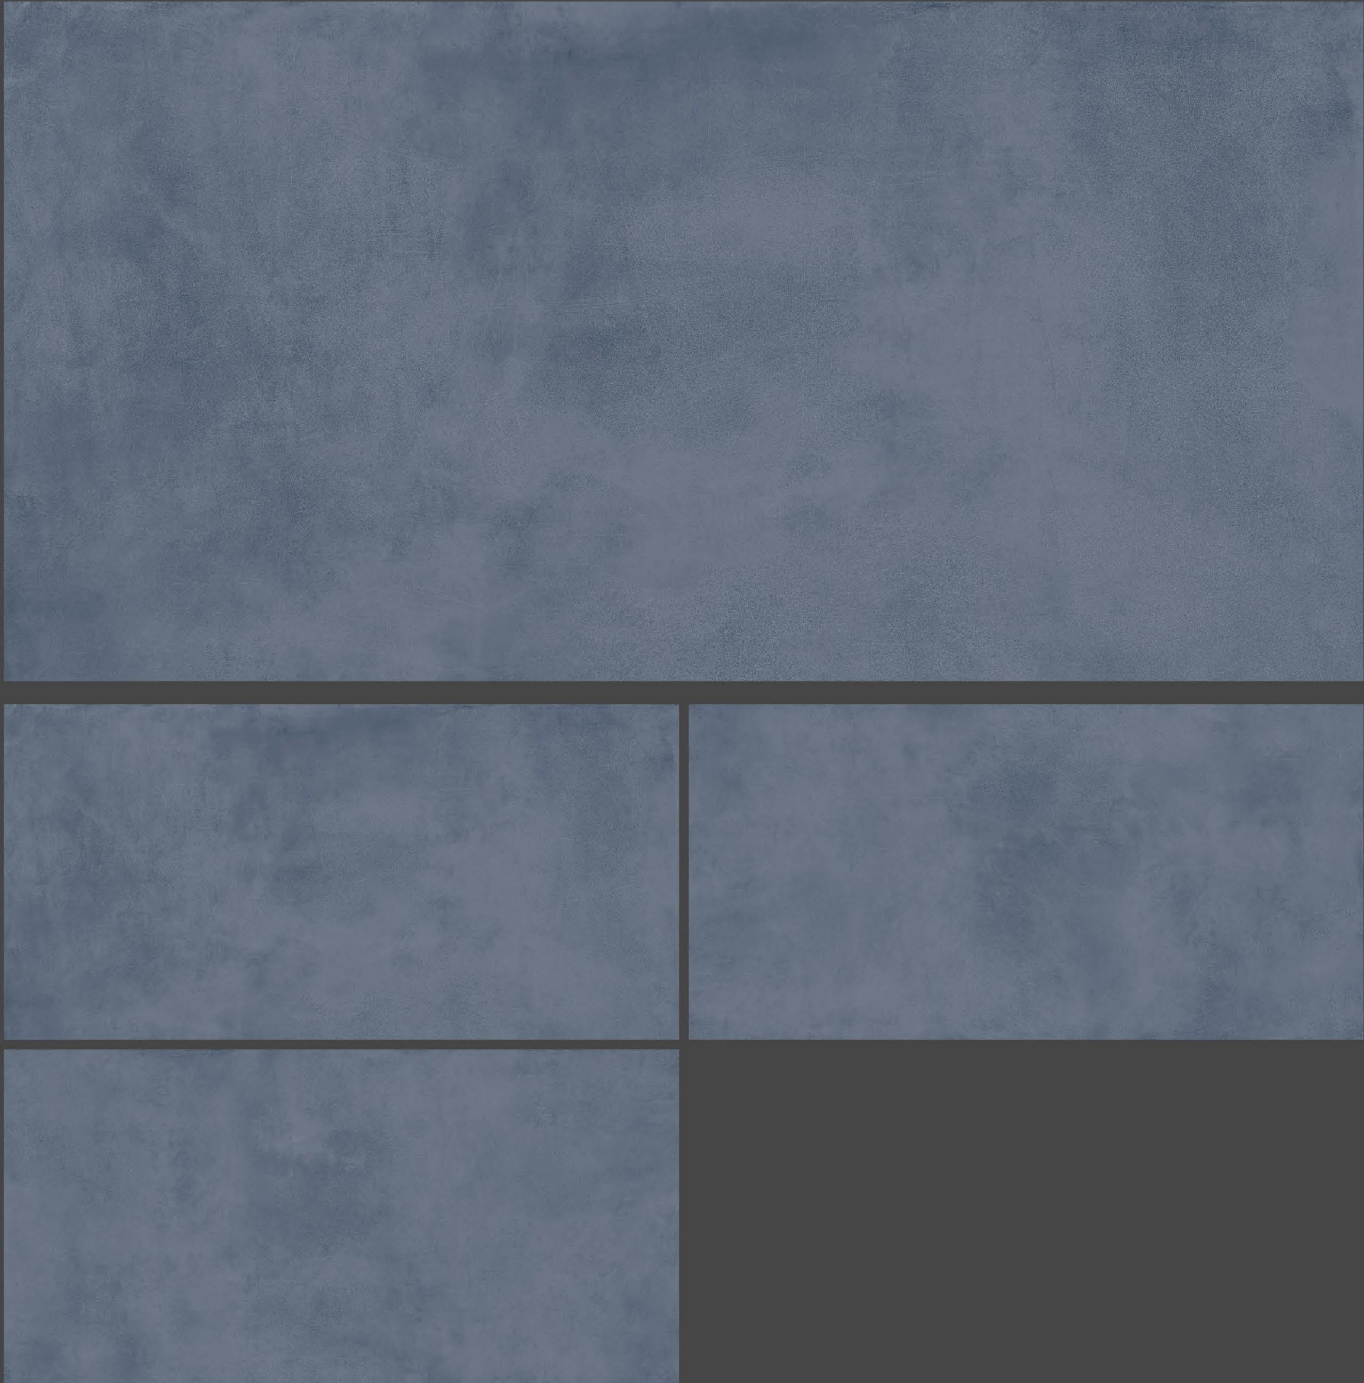

Lemmy Blue

Matt Carving
800X1600MM

RANDOM
DESIGN

Application

- Living
- Bathroom
- Hotel
- Office

9MM
Thickness