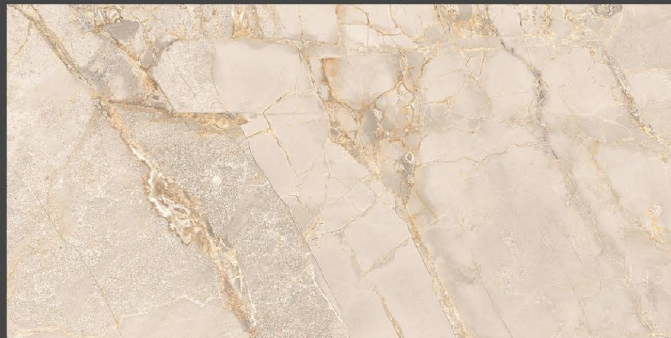

9MM
Thickness