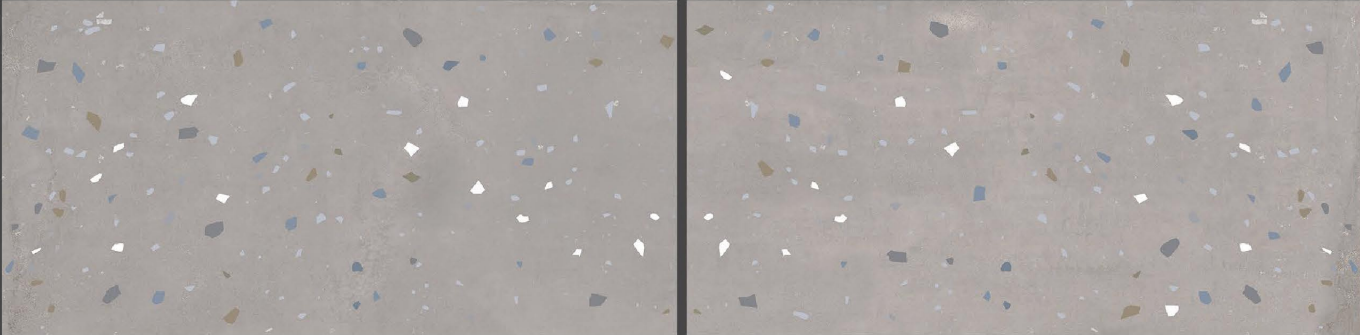

Matt Carving
800X1600MM

RANDOM
DESIGN

Application

- Living
- Bathroom
- Hotel
- Office