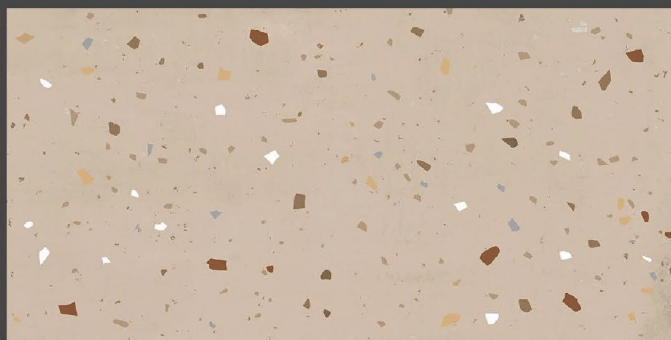

Matt Carving
800X1600MM

RANDOM
DESIGN

Application

Living

Bathroom

Hotel

Office

9MM
Thickness