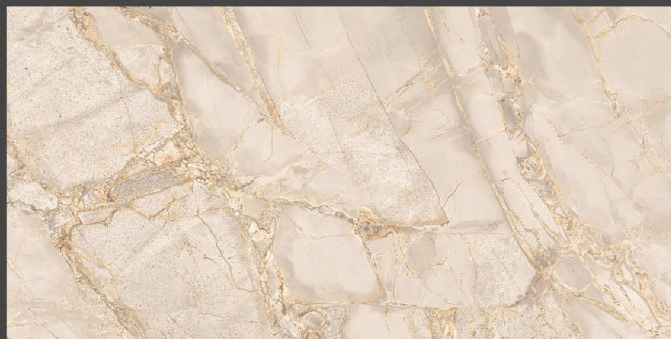

9MM
Thickness