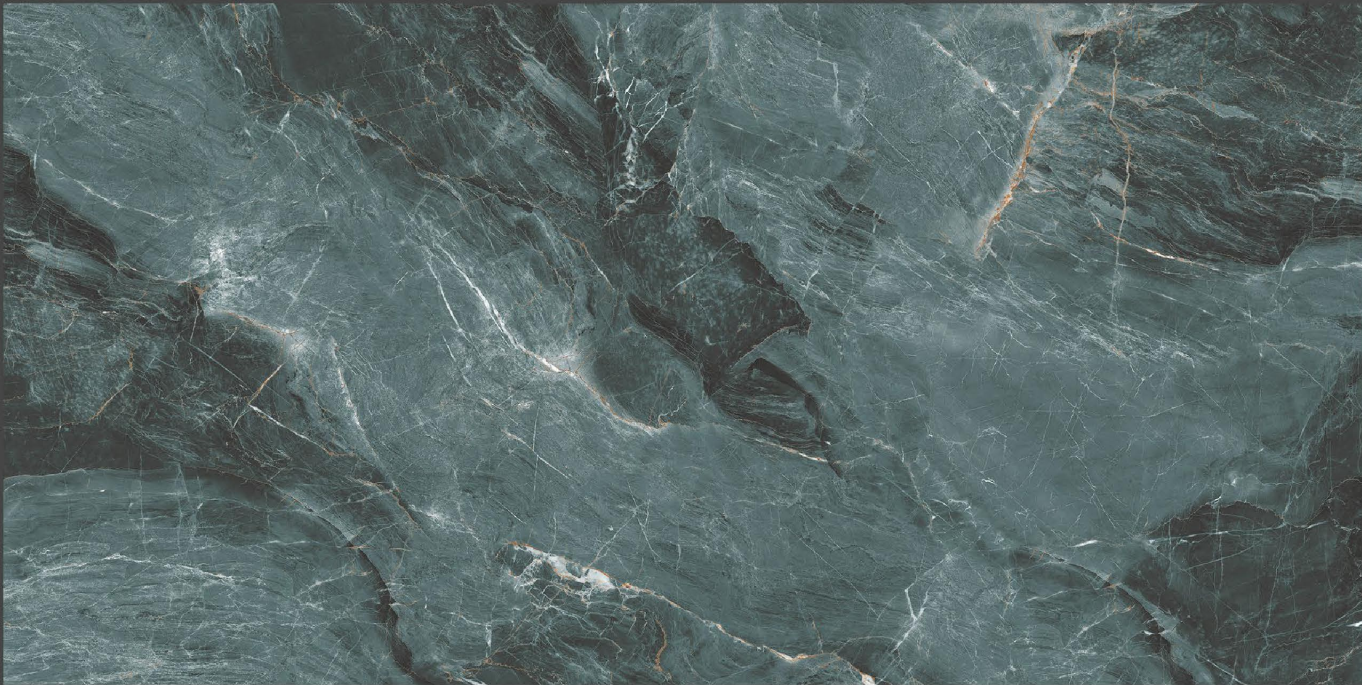

Jerico Jade

Matt Carving
800X1600MM

RANDOM
DESIGN

Application

Living

Bathroom

Hotel

Office

9MM
Thickness