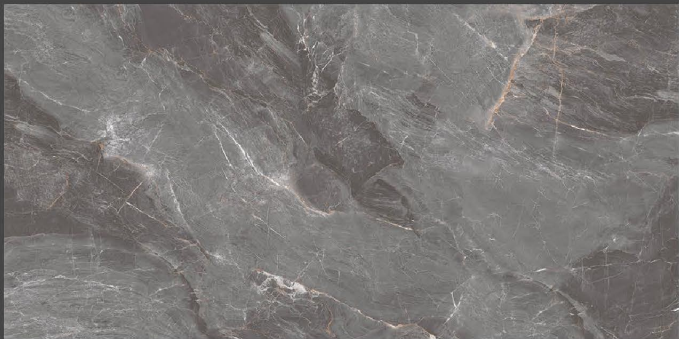

9MM
Thickness