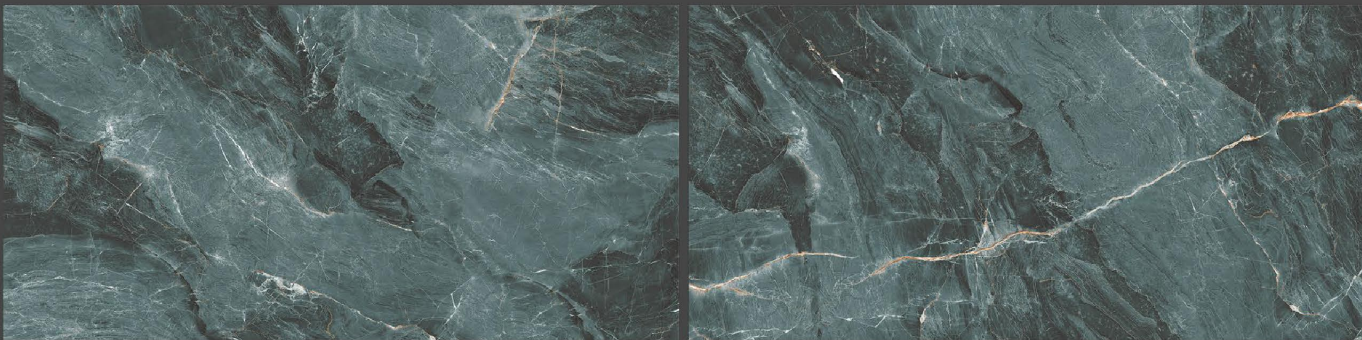

Jerico Jade

Matt Carving
800X1600MM

RANDOM
DESIGN

Application

Living

Bathroom

Hotel

Office