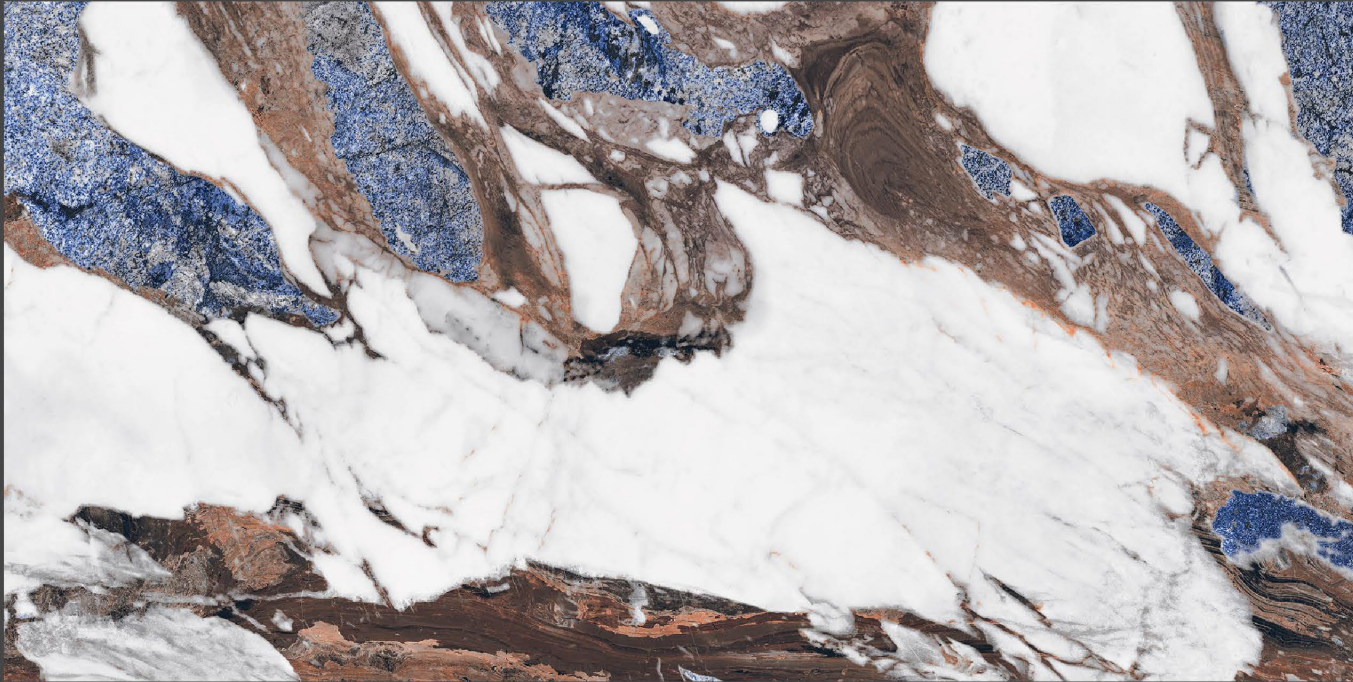

Marquino Black

High Gloss
800X1600MM

RANDOM
DESIGN

Application

9MM
Thickness

Opera Azul

High Gloss
800X1600MM

RANDOM
DESIGN