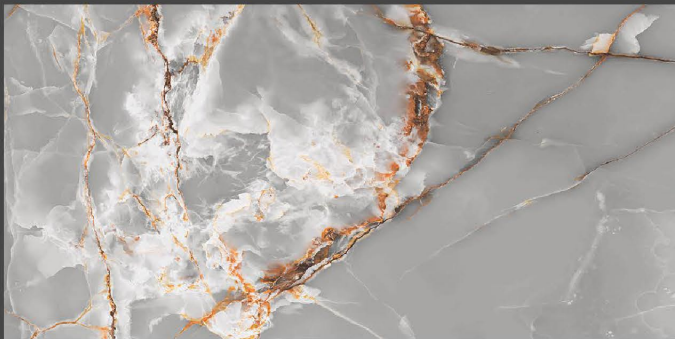

9MM
Thickness