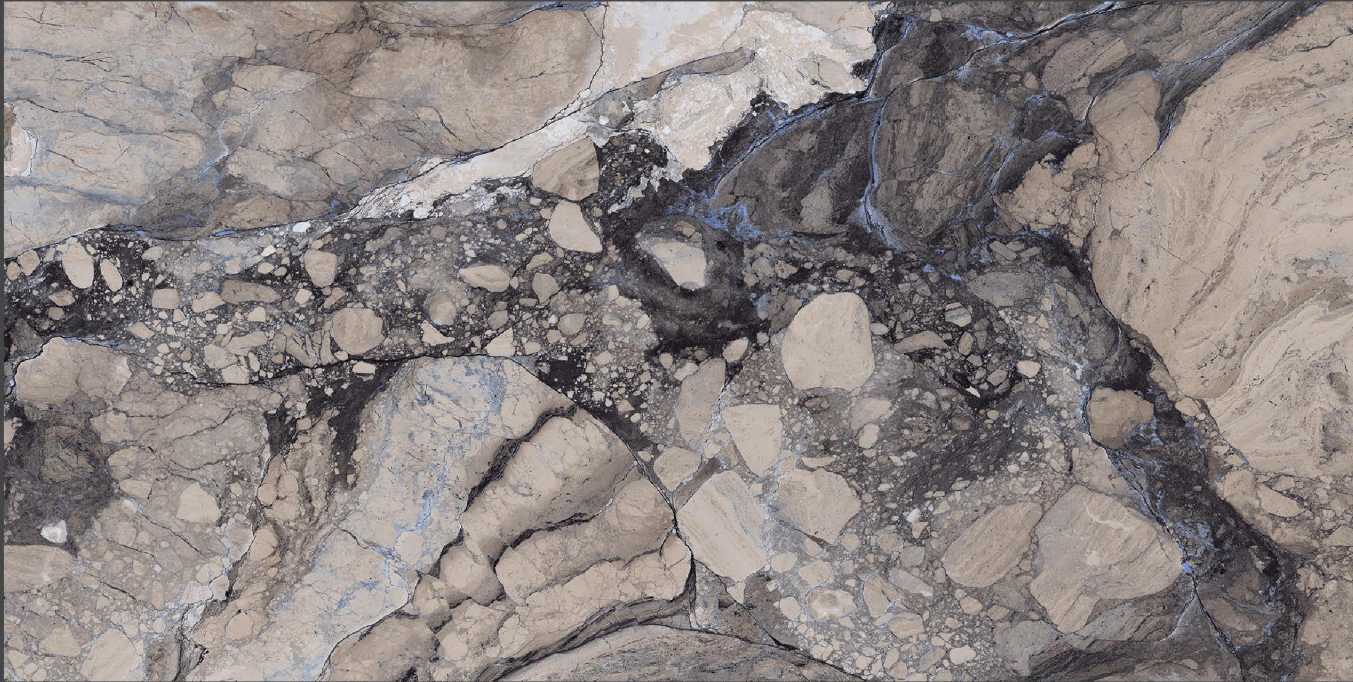

River Black

High Gloss
800X1600MM

RANDOM
DESIGN

Application

Living

Bathroom

Hotel

Office