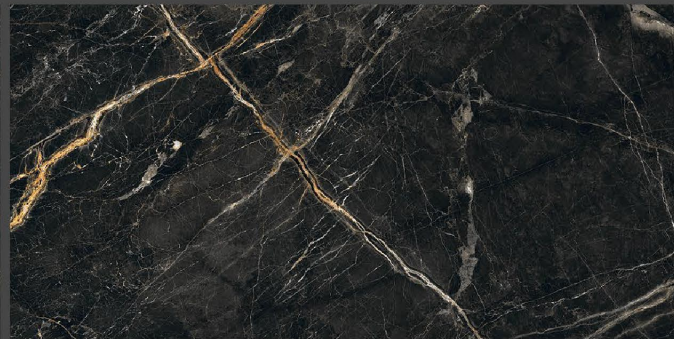

Application

Living

Bathroom

Hotel

Office

9MM
Thickness

Exzotic Red

High Gloss
800X1600MM