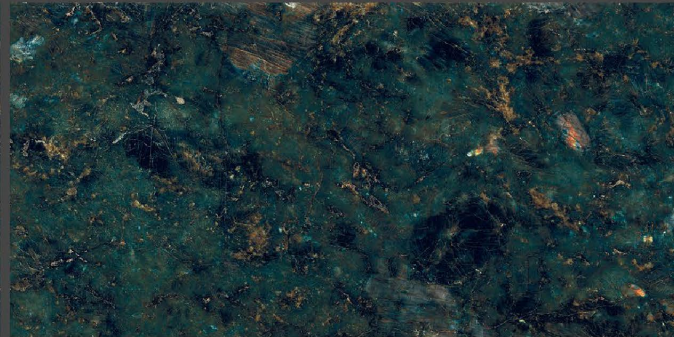

9MM
Thickness