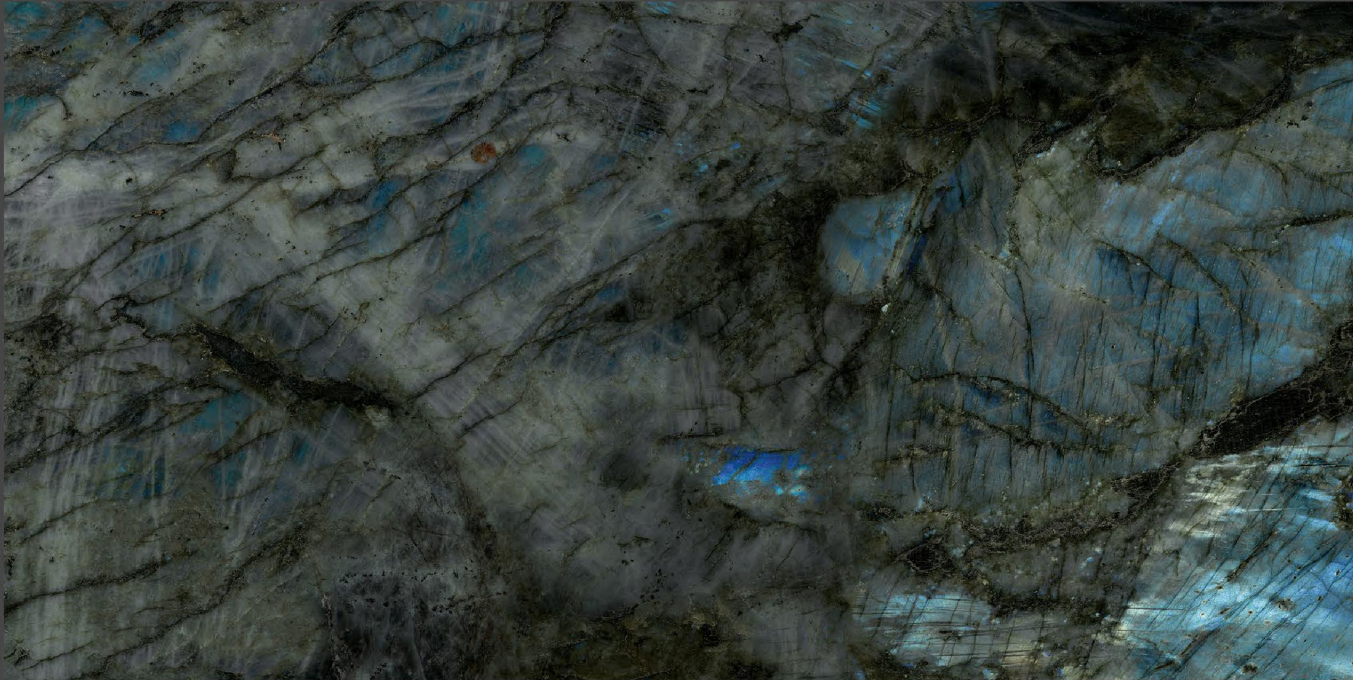

RANDOM
DESIGN

Application

Living

Bathroom

Hotel

Office

9MM
Thickness

Twilight Blue