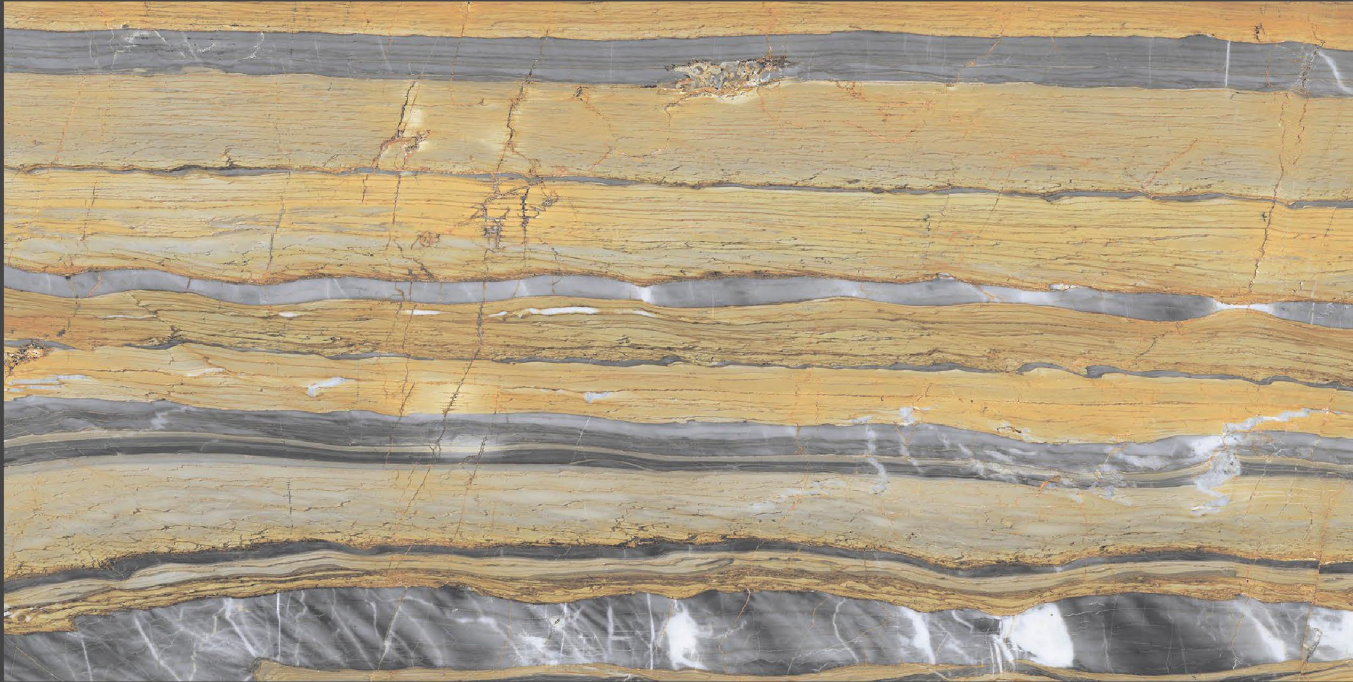

Application

Living

Bathroom

Hotel

Office

9MM
Thickness

Splendor Gold

High Gloss
800X1600MM