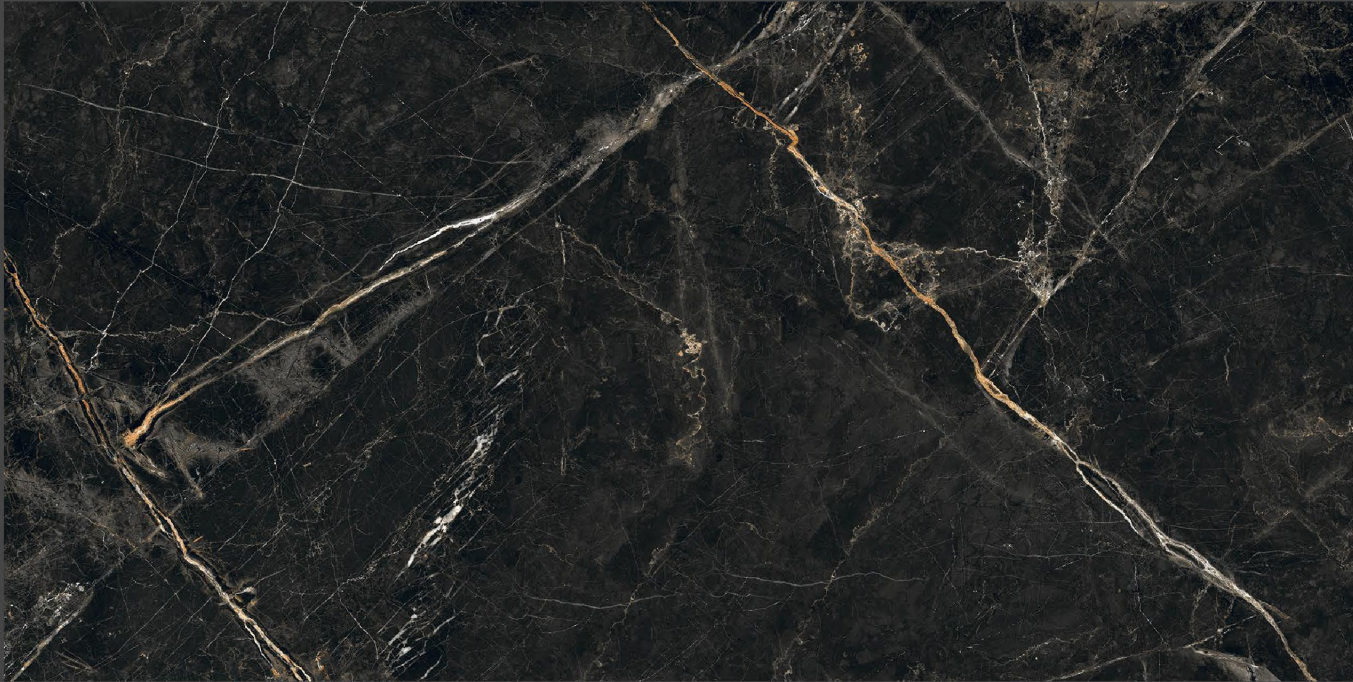

Eminent Bronz

High Gloss
800X1600MM

RANDOM
DESIGN

Application

Living

Bathroom

Hotel

Office