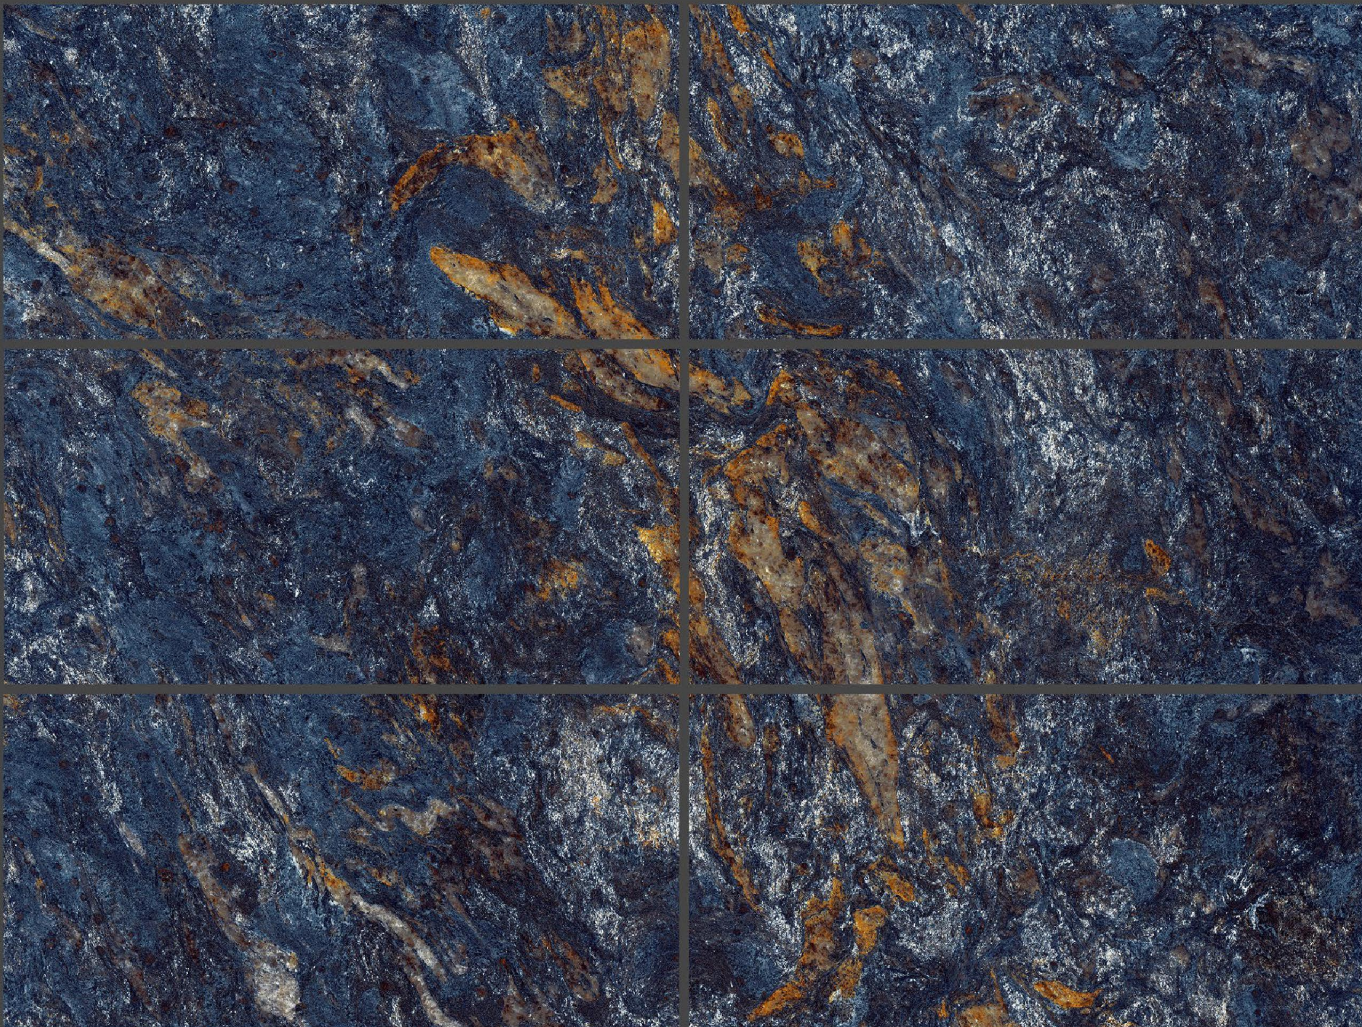

RANDOM
DESIGN

Application

Living

Bathroom

Hotel

Office

9MM
Thickness

Marquino Black