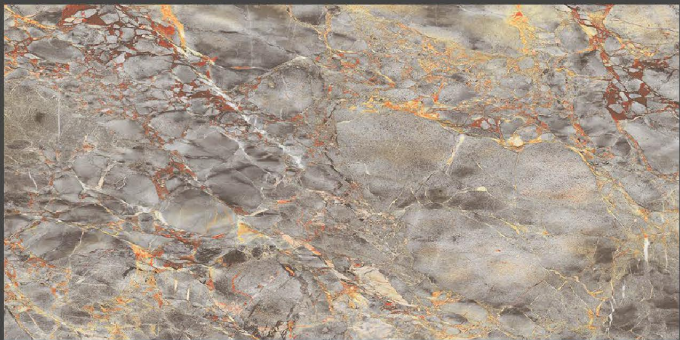

Living

Bathroom

Hotel

Office

9MM
Thickness

Sarren collin

High Gloss
800X1600MM

RANDOM
DESIGN