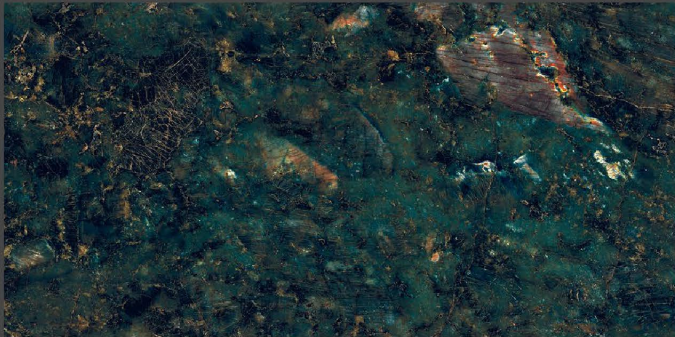

9MM
Thickness