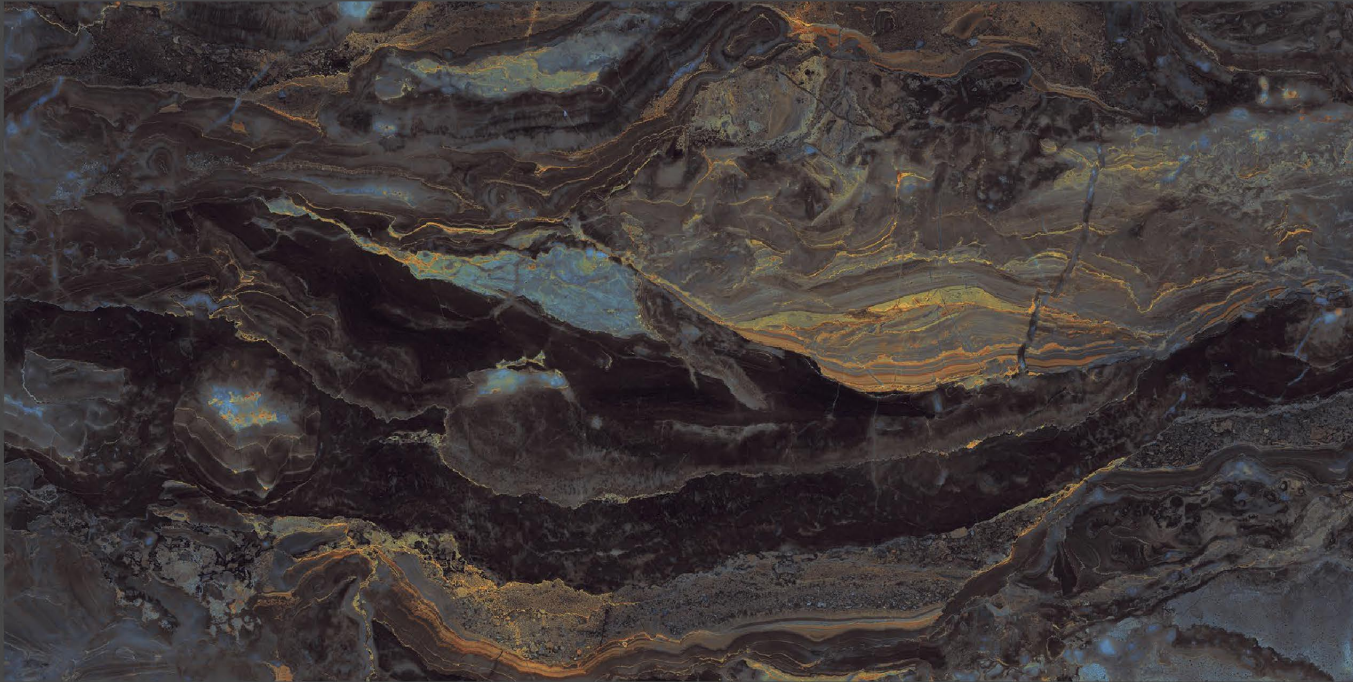

Application

Living

Bathroom

Hotel

Office

9MM
Thickness

Orobico black

Orobito black