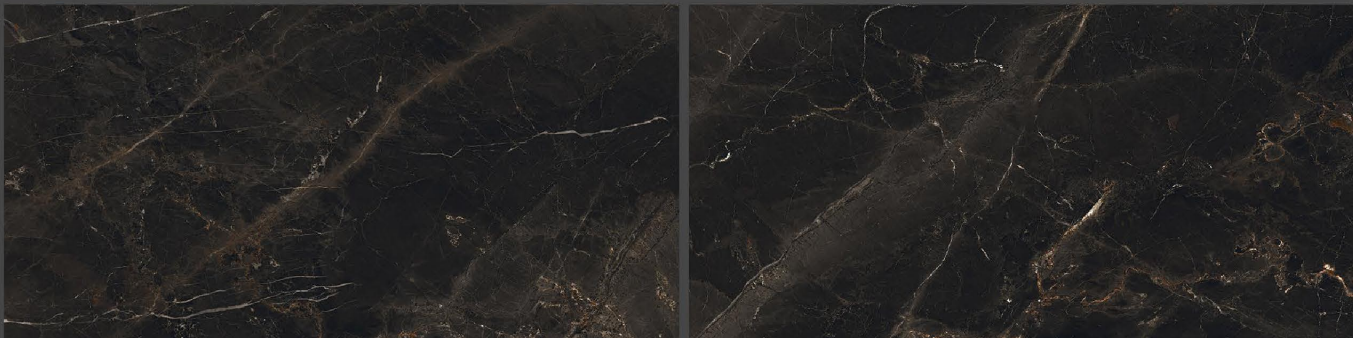

9MM
Thickness