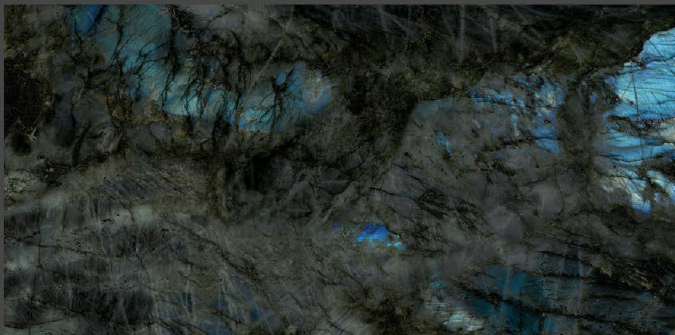

9MM
Thickness

Venezuela Grey

High Gloss
800X1600MM

RANDOM
DESIGN

Application

Living

Bathroom

Hotel