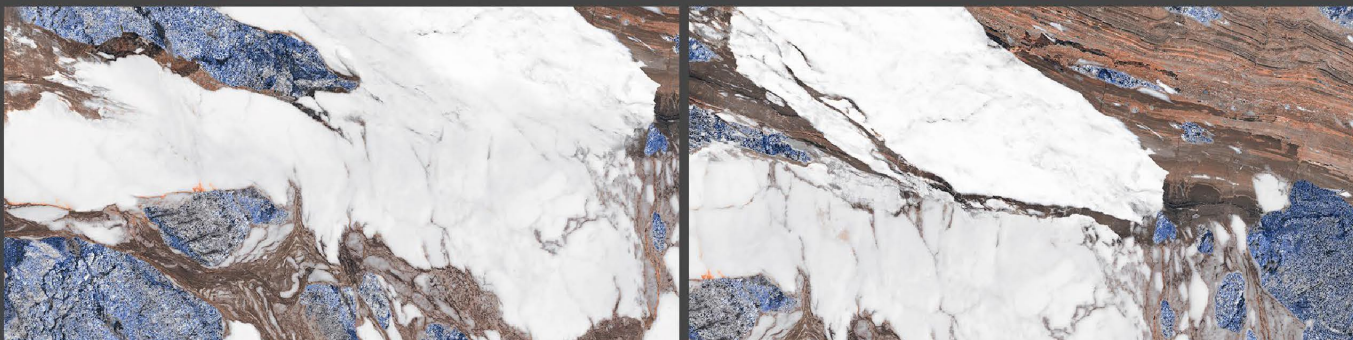

Application

Living

Bathroom

Hotel

Office

9MM
Thickness

Orobico black

Orobito black