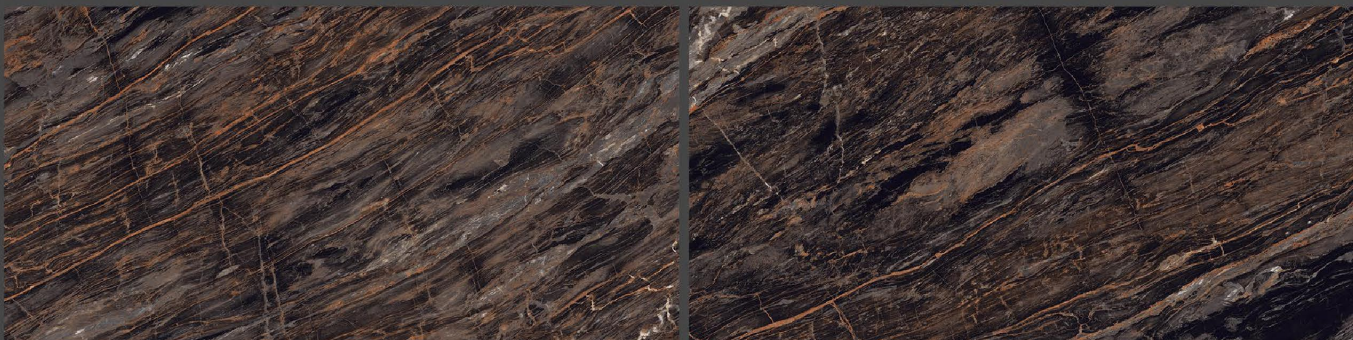

9MM
Thickness