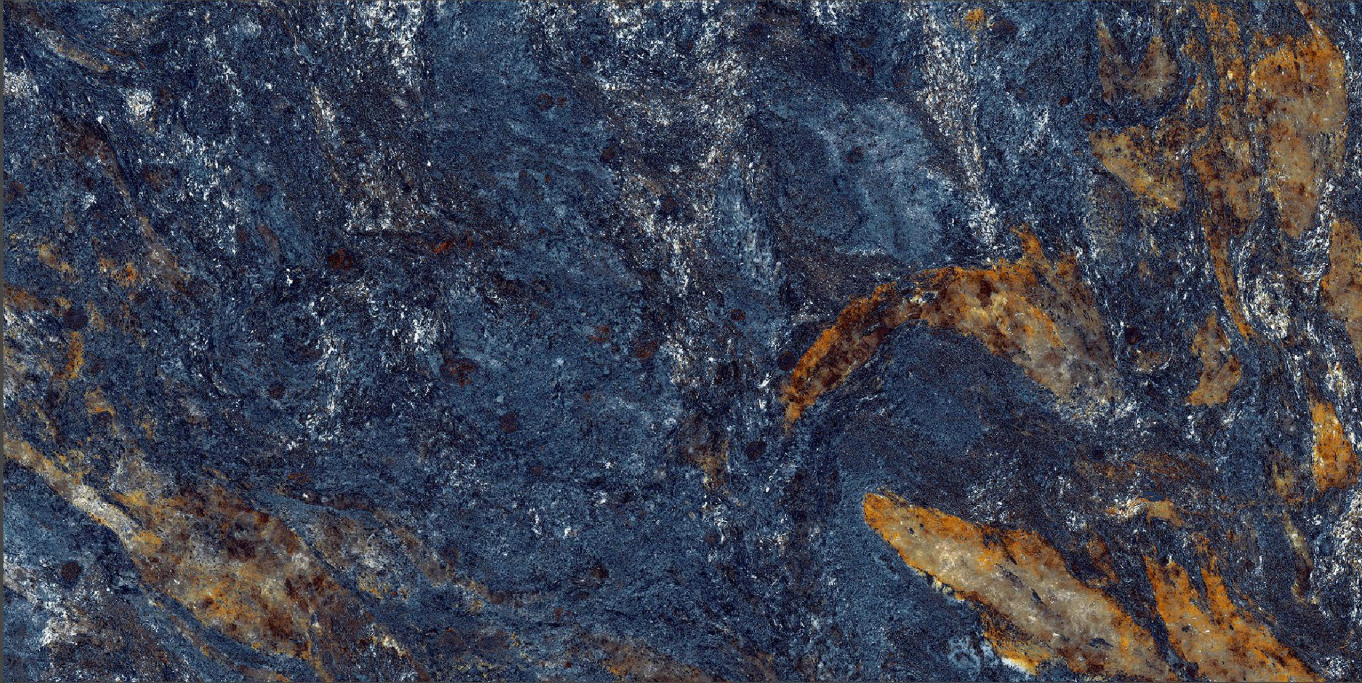

Kionia Blue

High Gloss
800X1600MM

RANDOM
DESIGN

Application

Living

Bathroom

Hotel

Office