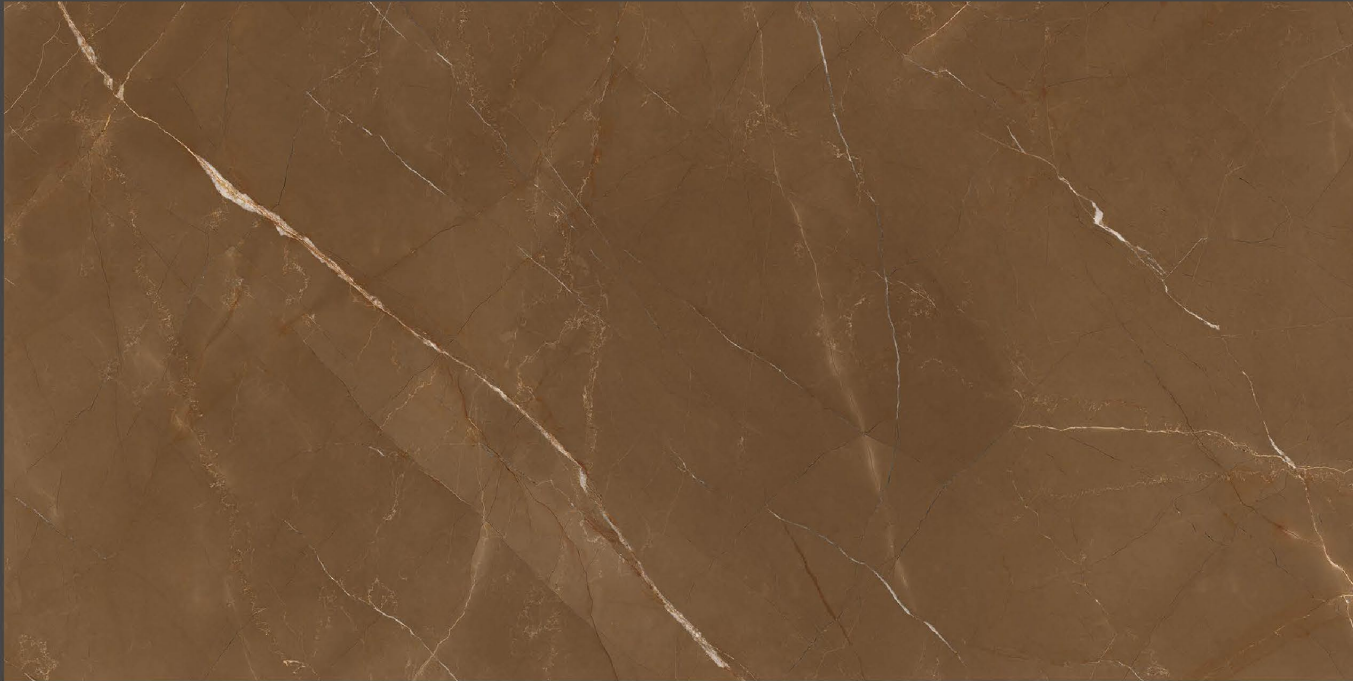

Renova Bronze

High Gloss
800X1600MM

RANDOM
DESIGN

Application

Living

Bathroom

Hotel

Office