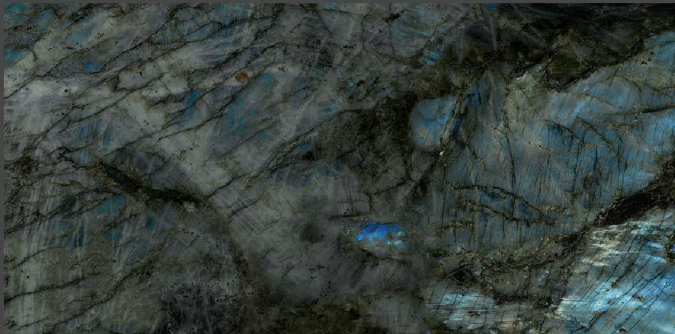

9MM
Thickness

Venezuela Grey

High Gloss
800X1600MM

RANDOM
DESIGN

Application

Living

Bathroom

Hotel