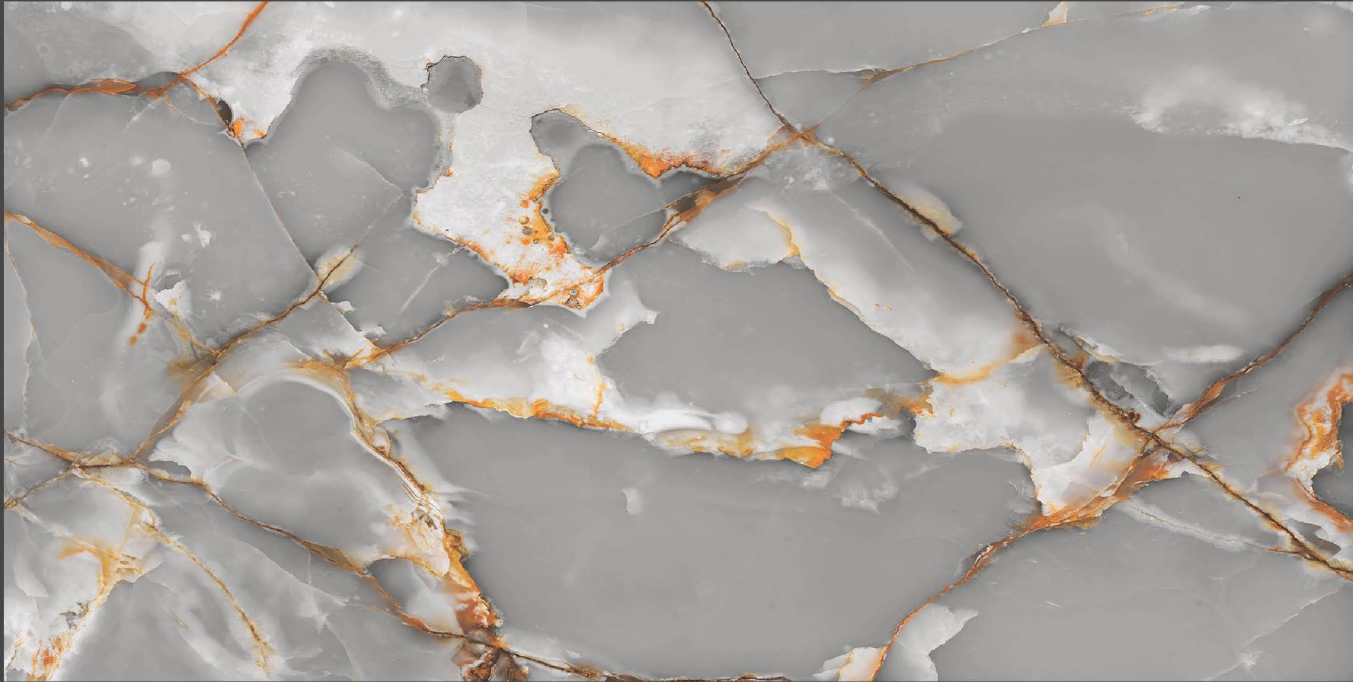

9MM
Thickness

Venezuela Grey

High Gloss
800X1600MM

RANDOM
DESIGN

Application

Living

Bathroom

Hotel