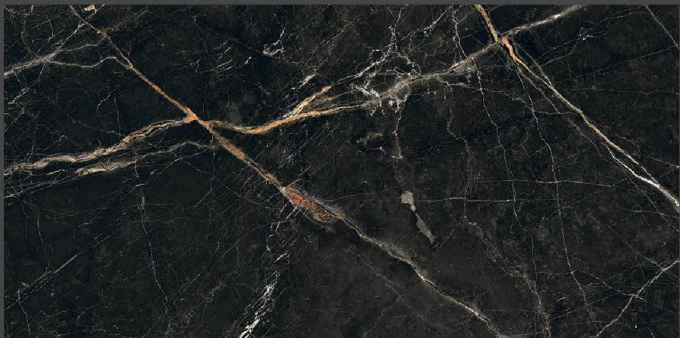

Application

Living

Bathroom

Hotel

Office

9MM
Thickness

Exzotic Red

High Gloss
800X1600MM