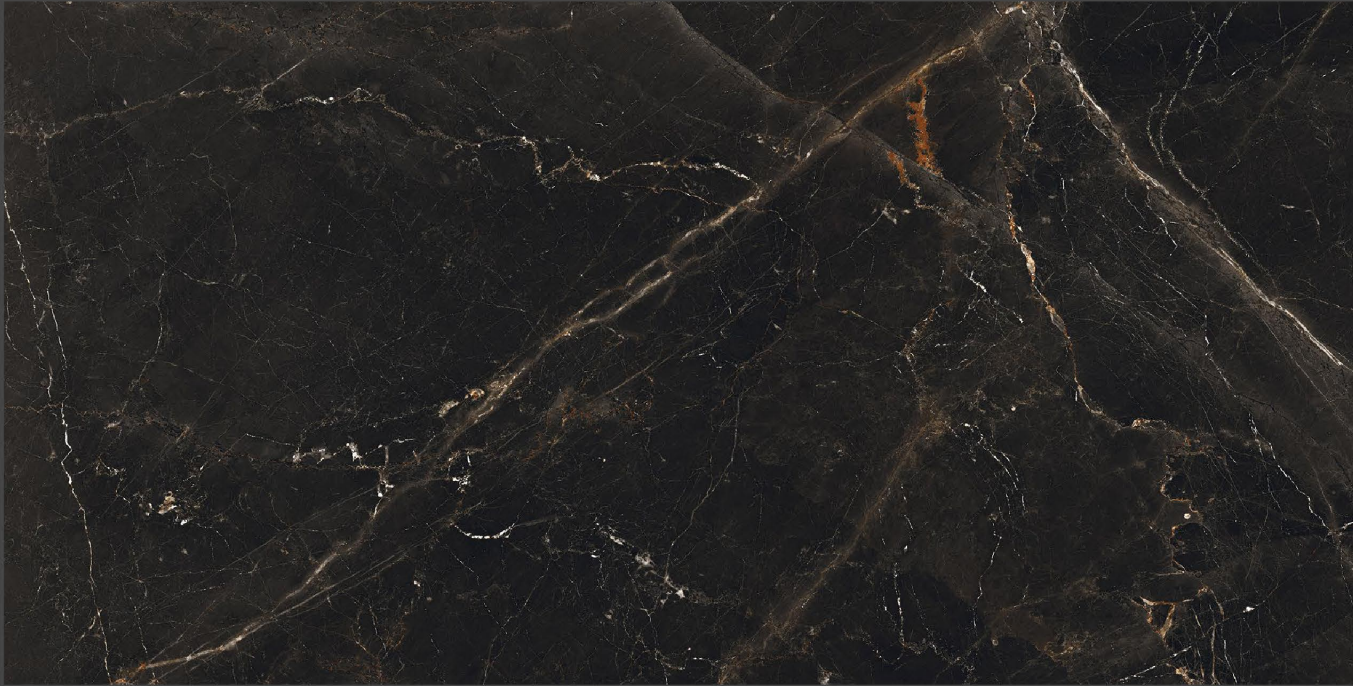

RANDOM
DESIGN

Application

Living

Bathroom

Hotel

Office

9MM
Thickness

Marquino Black