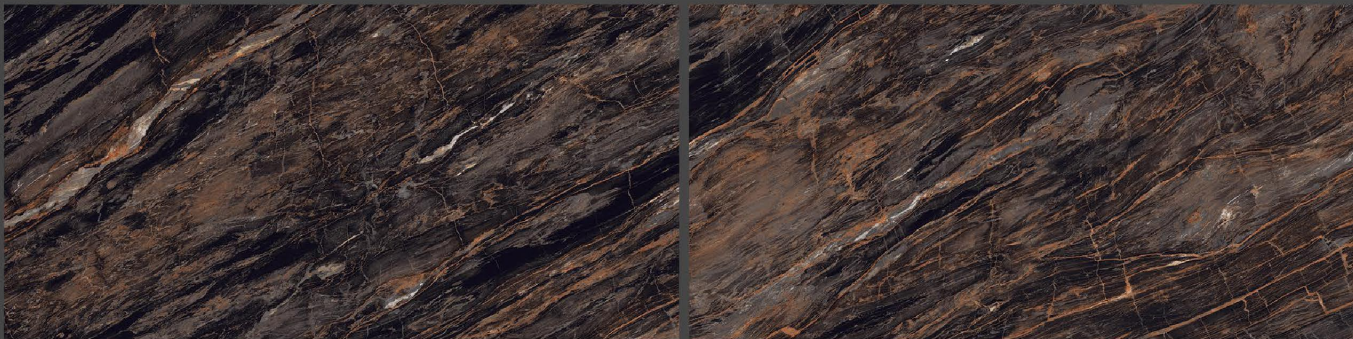

9MM
Thickness