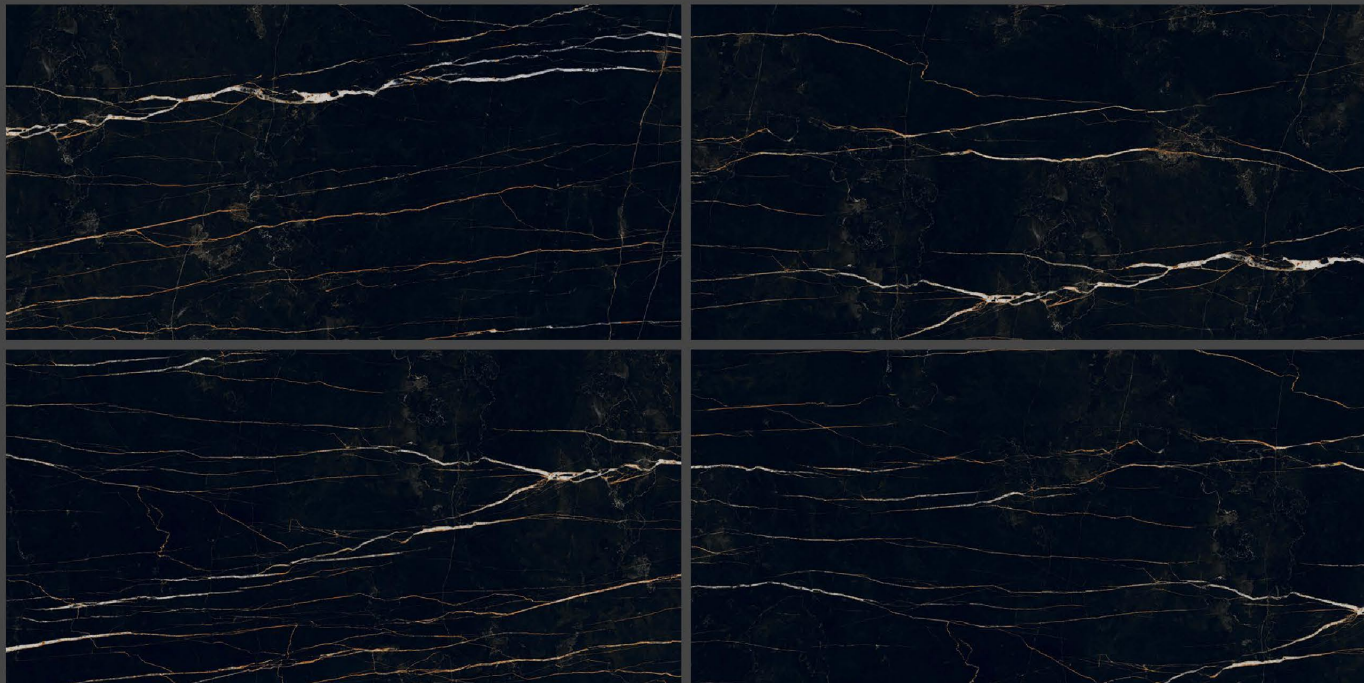

9MM
Thickness