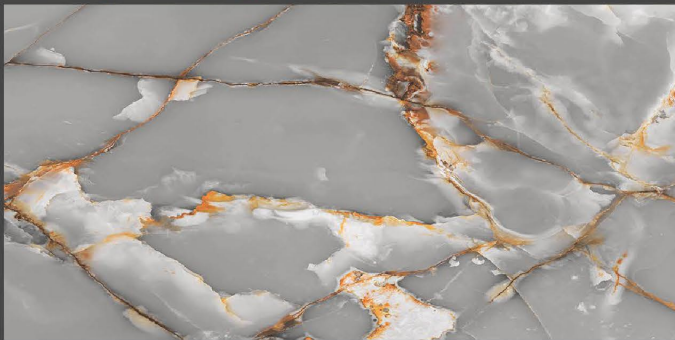

9MM
Thickness