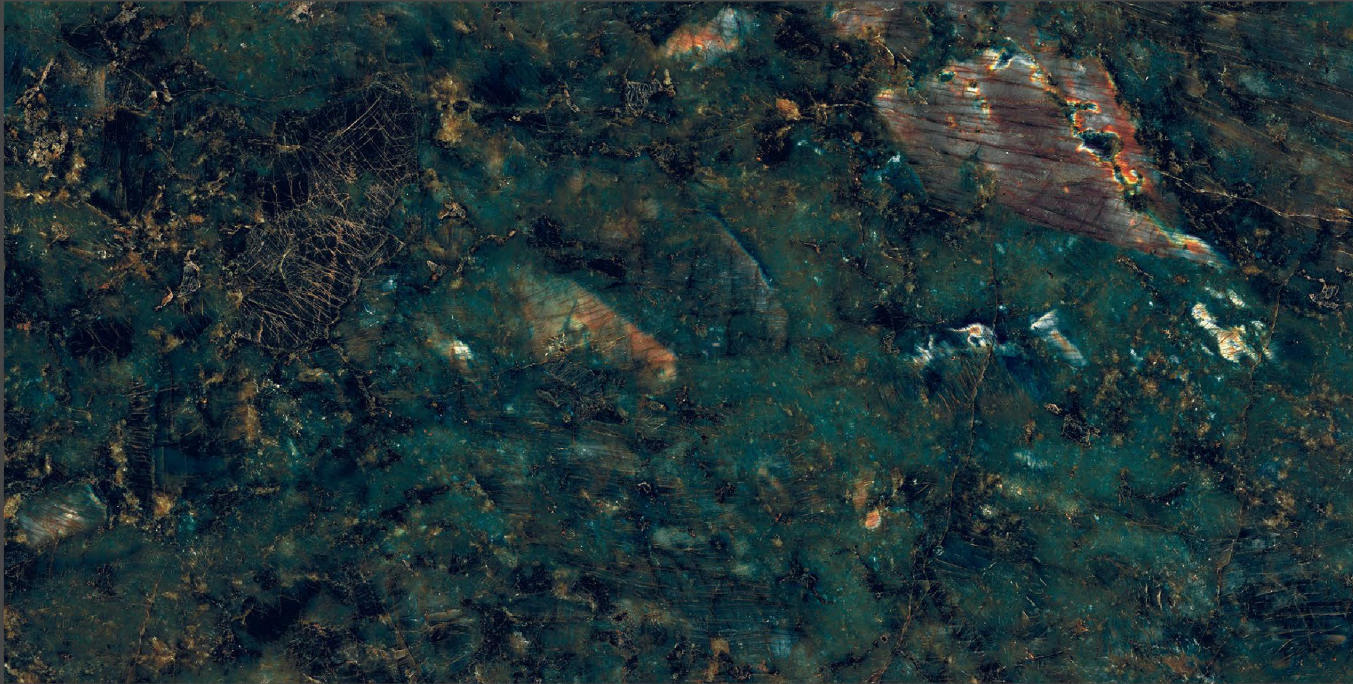

Bathroom

Hotel

Office

9MM
Thickness

Emerald

High Gloss
800X1600MM

RANDOM
DESIGN

Application