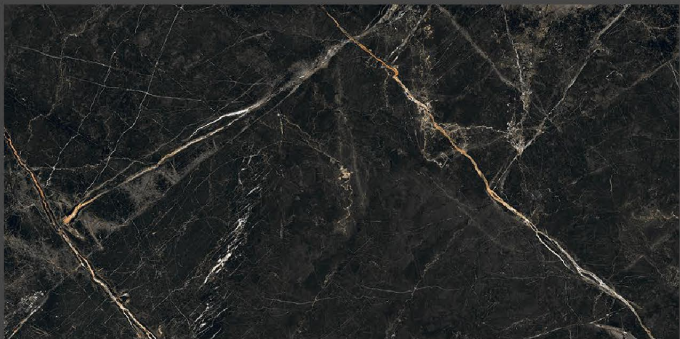

Application

Living

Bathroom

Hotel

Office

9MM
Thickness

Exzotic Red

High Gloss
800X1600MM