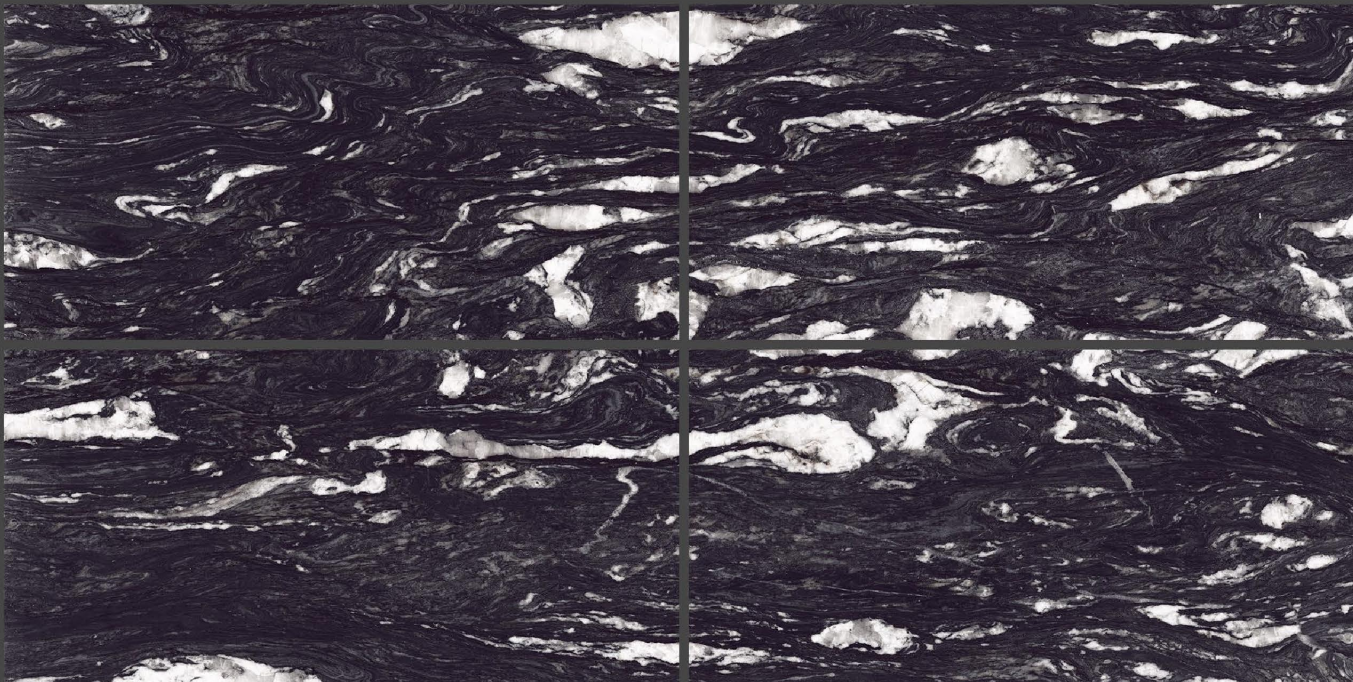

Living

Bathroom

Hotel

Office

9MM
Thickness

Kionia Blue

Kionia Blue

High Gloss
800X1600MM