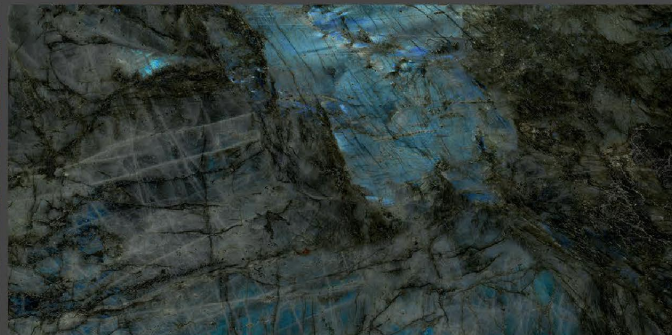

9MM
Thickness

Venezuela Grey

High Gloss
800X1600MM

RANDOM
DESIGN

Application

Living

Bathroom

Hotel