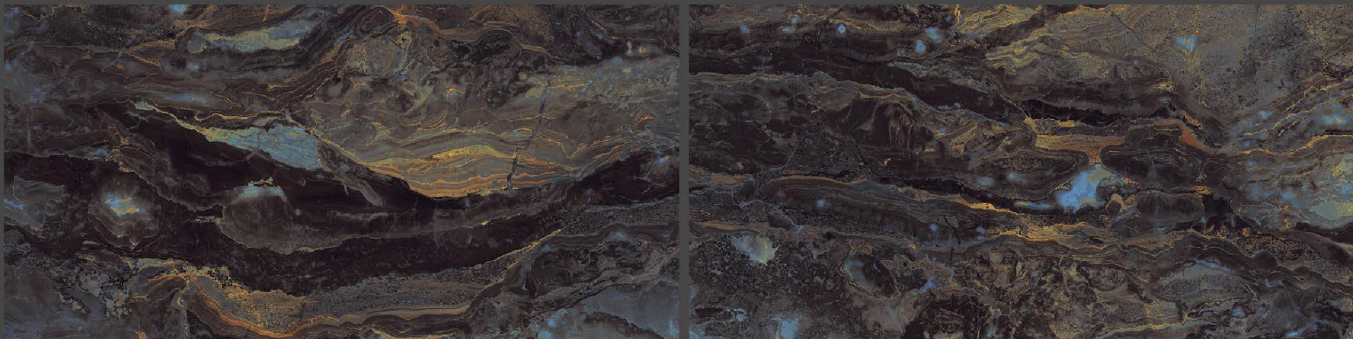

9MM
Thickness