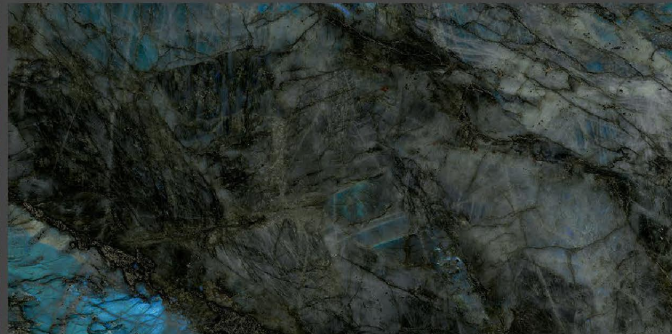

9MM
Thickness

Venezuela Grey

High Gloss
800X1600MM

RANDOM
DESIGN

Application

Living

Bathroom

Hotel