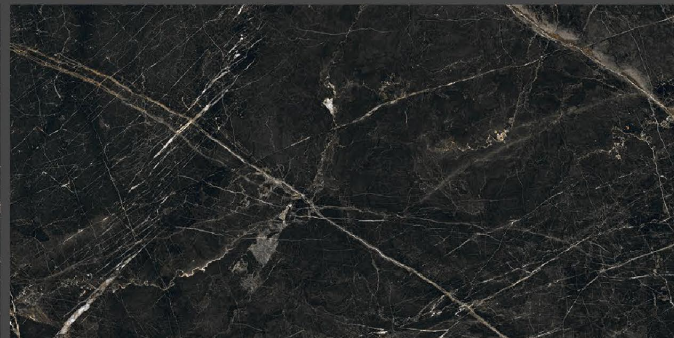

Application

Living

Bathroom

Hotel

Office

9MM
Thickness

Exzotic Red

High Gloss
800X1600MM