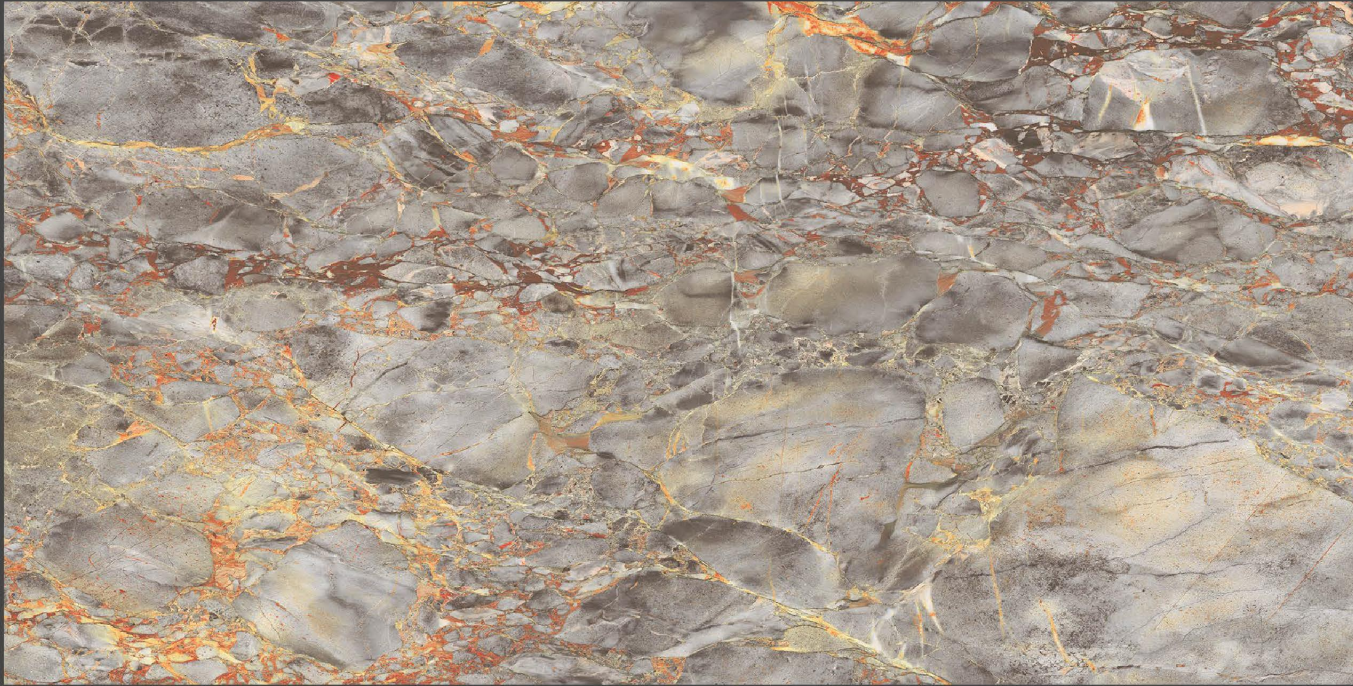

Sarren collin

High Gloss
800X1600MM

RANDOM
DESIGN

Application

Living

Bathroom

Hotel

Office

9MM
Thickness