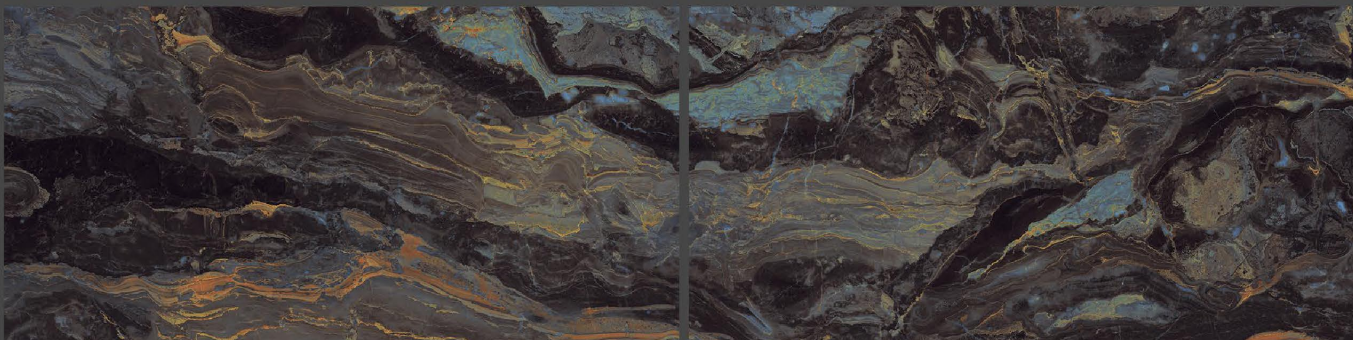

9MM
Thickness