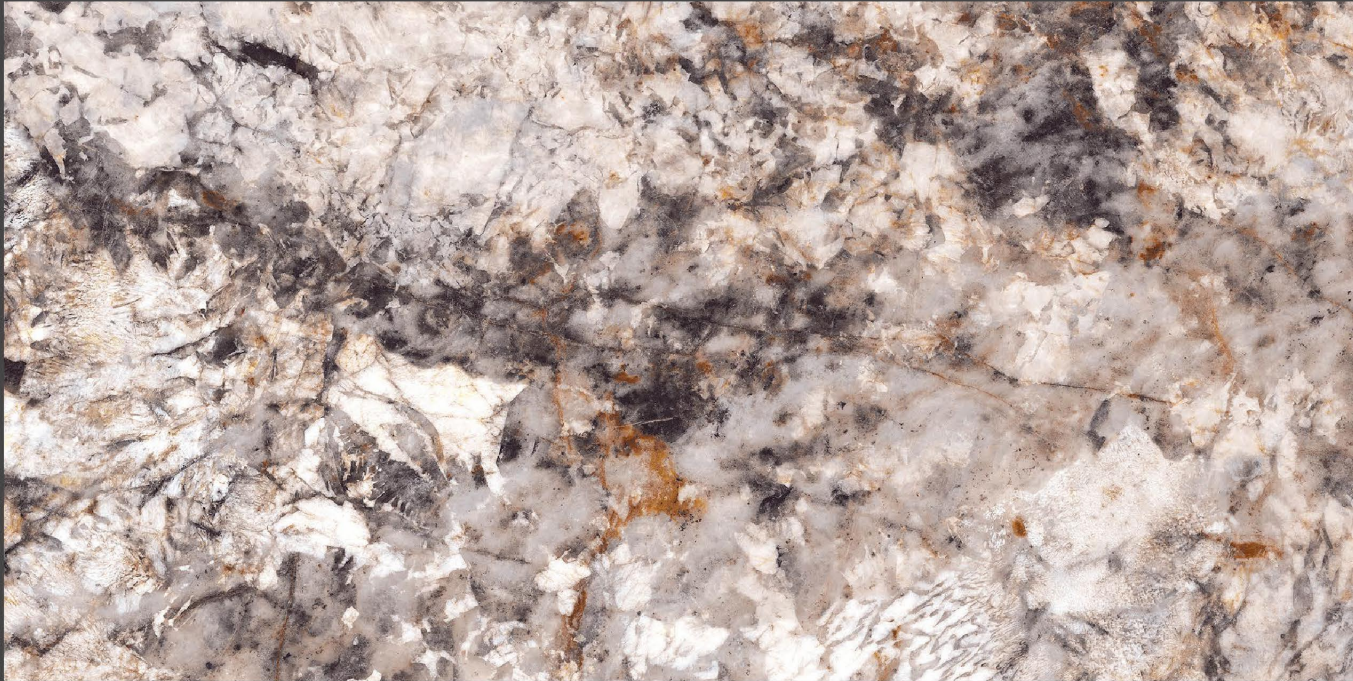

Vibranium Ice

High Gloss
800X1600MM

RANDOM
DESIGN

Application

Living

Bathroom

Hotel

Office

9MM
Thickness