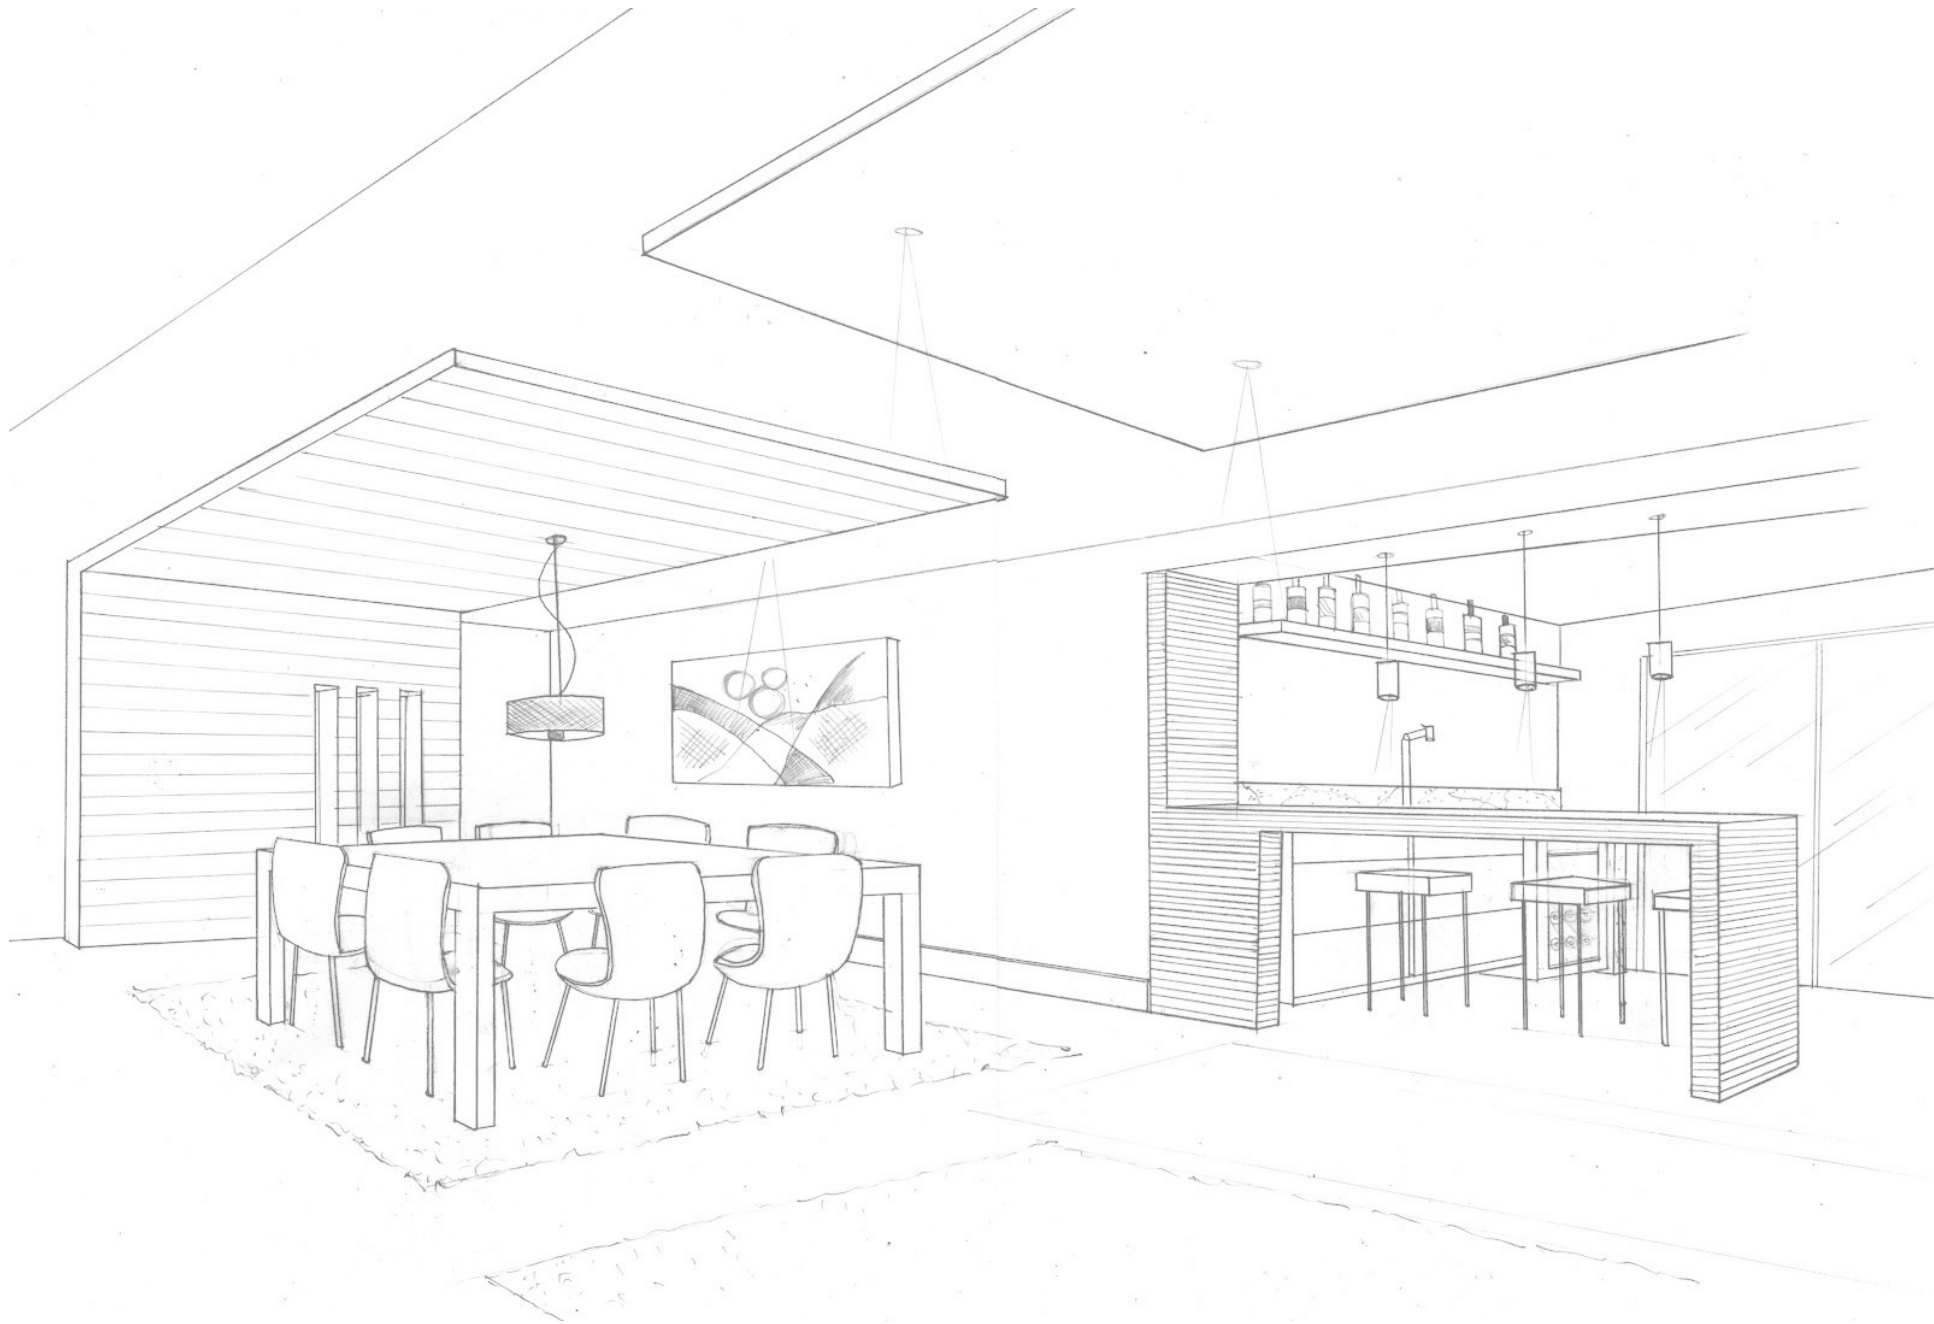

**CARBON
OLIVE**

3 Randoms

1000x1000mm

Matt
Surface