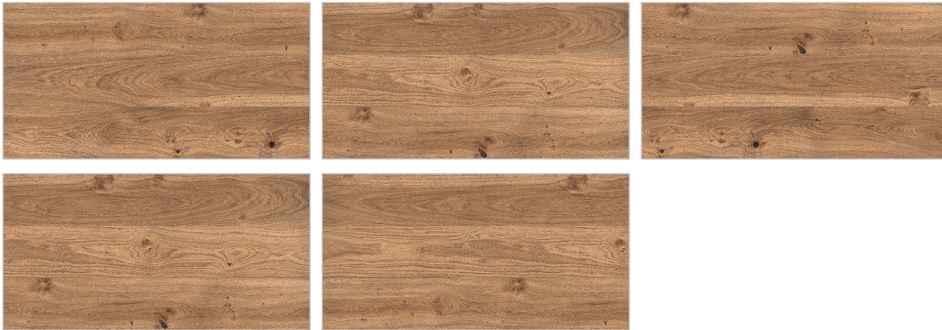

VICENZA GRIS

Size : 600x1200mm

Finish : Matt

Random : 04

WALNUT WOOD BROWN

Size : 600x1200mm

Finish : Matt

Random : 04