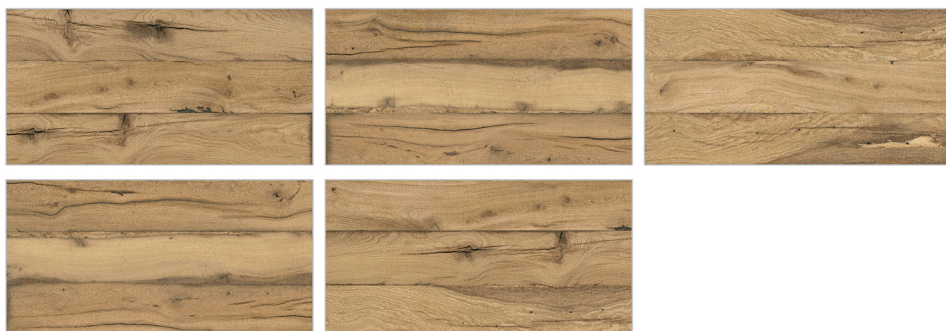

RESISTANT TO UV RAYS

IMPACT RESISTANT

FROST RESISTANT

ALICE BEIGE

Size : 600x1200mm

Finish : Matt

Random : 03

ALICE BROWN