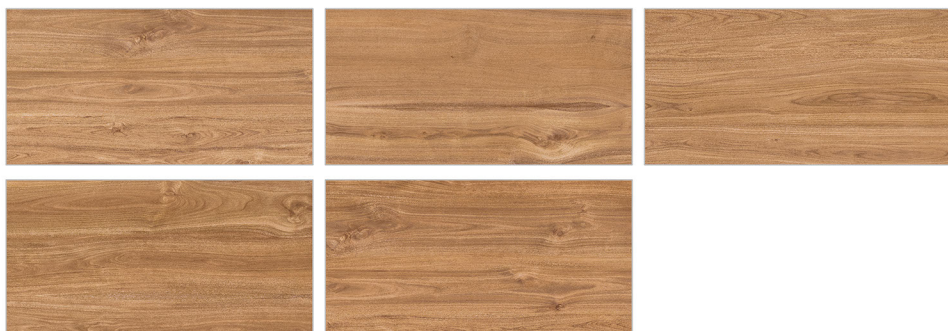

MAHOGANYWOOD BROWN

Size : 600x1200mm

Finish : Matt

Random : 05