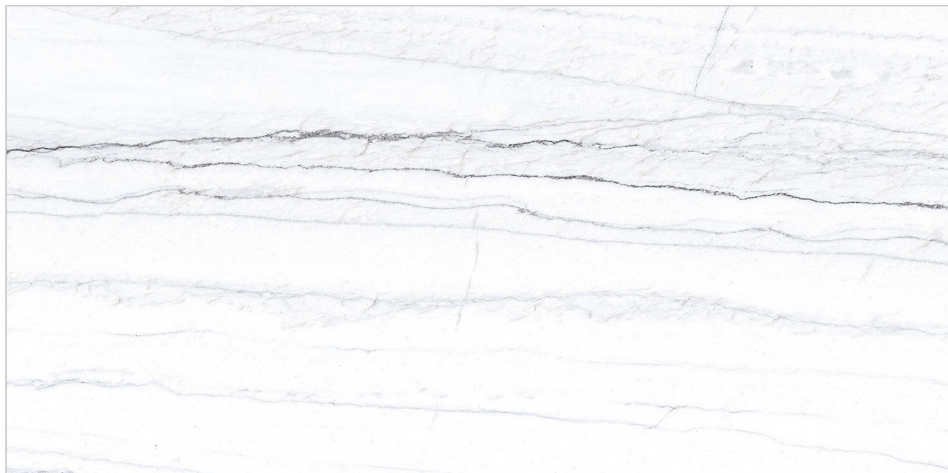

CITADEL BLANCO

Size : 600x1200mm

Finish : Matt

Random : 03