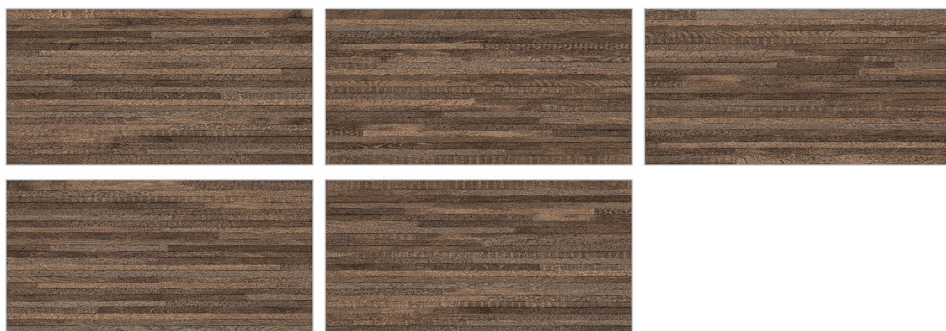

WOOD DECOR WENGUE

Size : 600x1200mm

Finish : Matt

Random : 05