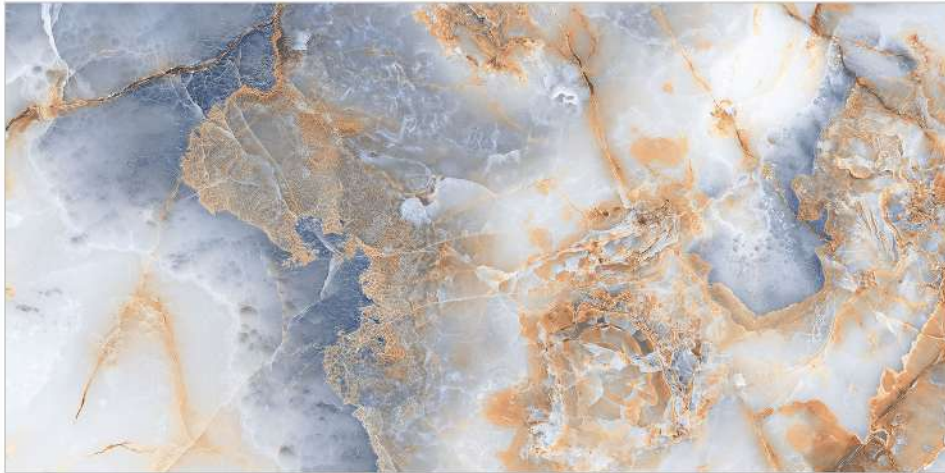

TURKISH ONYX

Size : 600x1200mm

Finish : Glossy

Random : 05