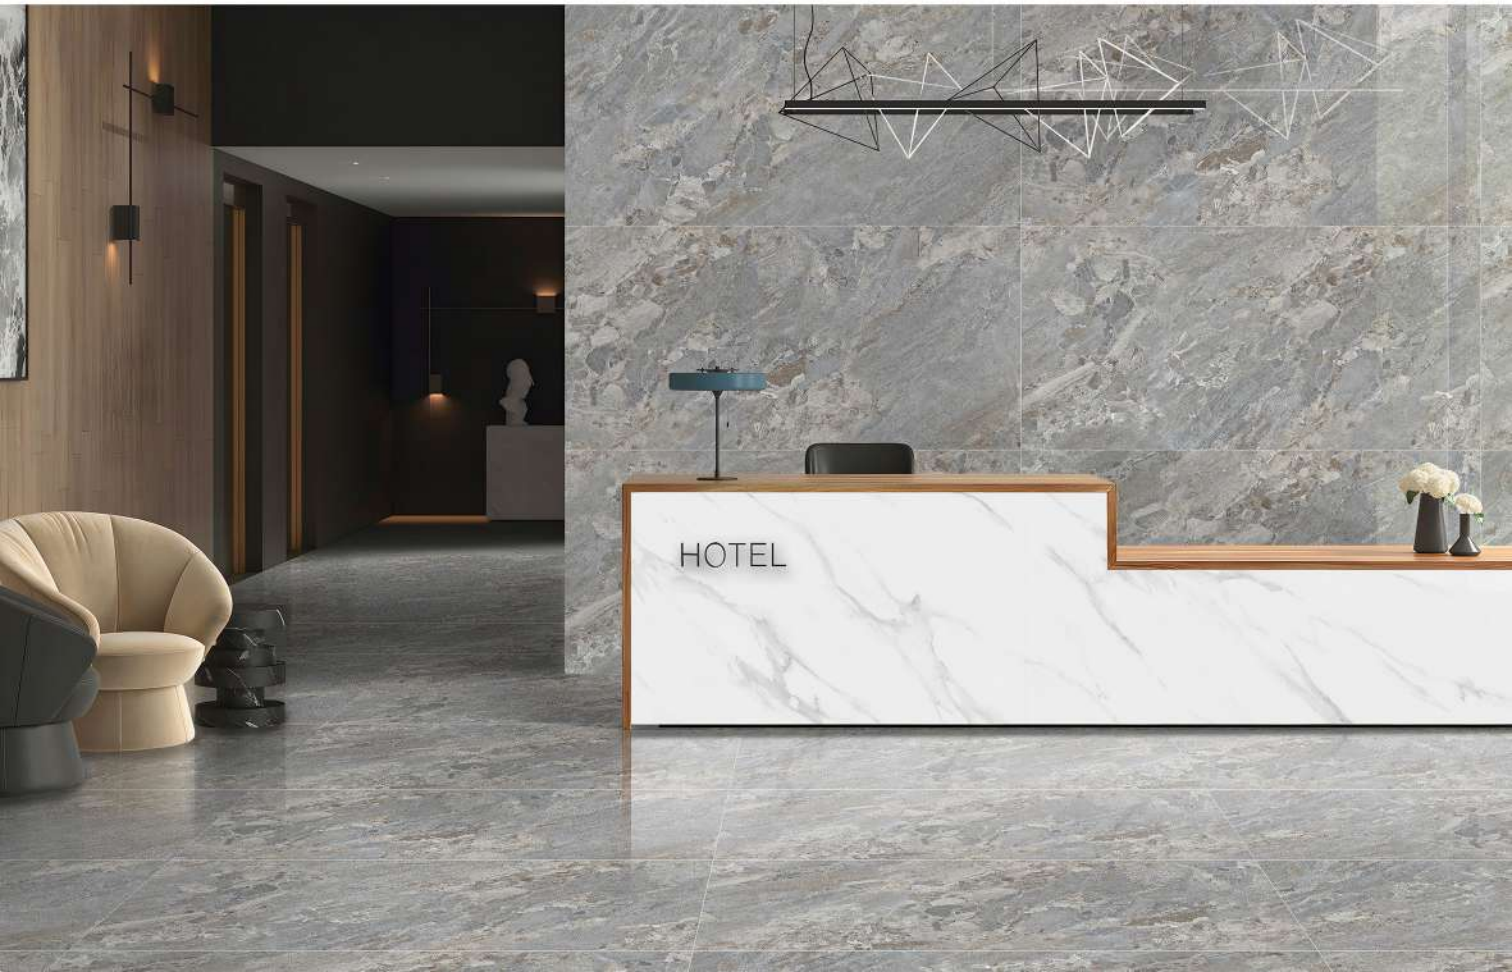

ASTRED NATURAL

Size : 600x1200mm

Finish : Glossy

Random : 05