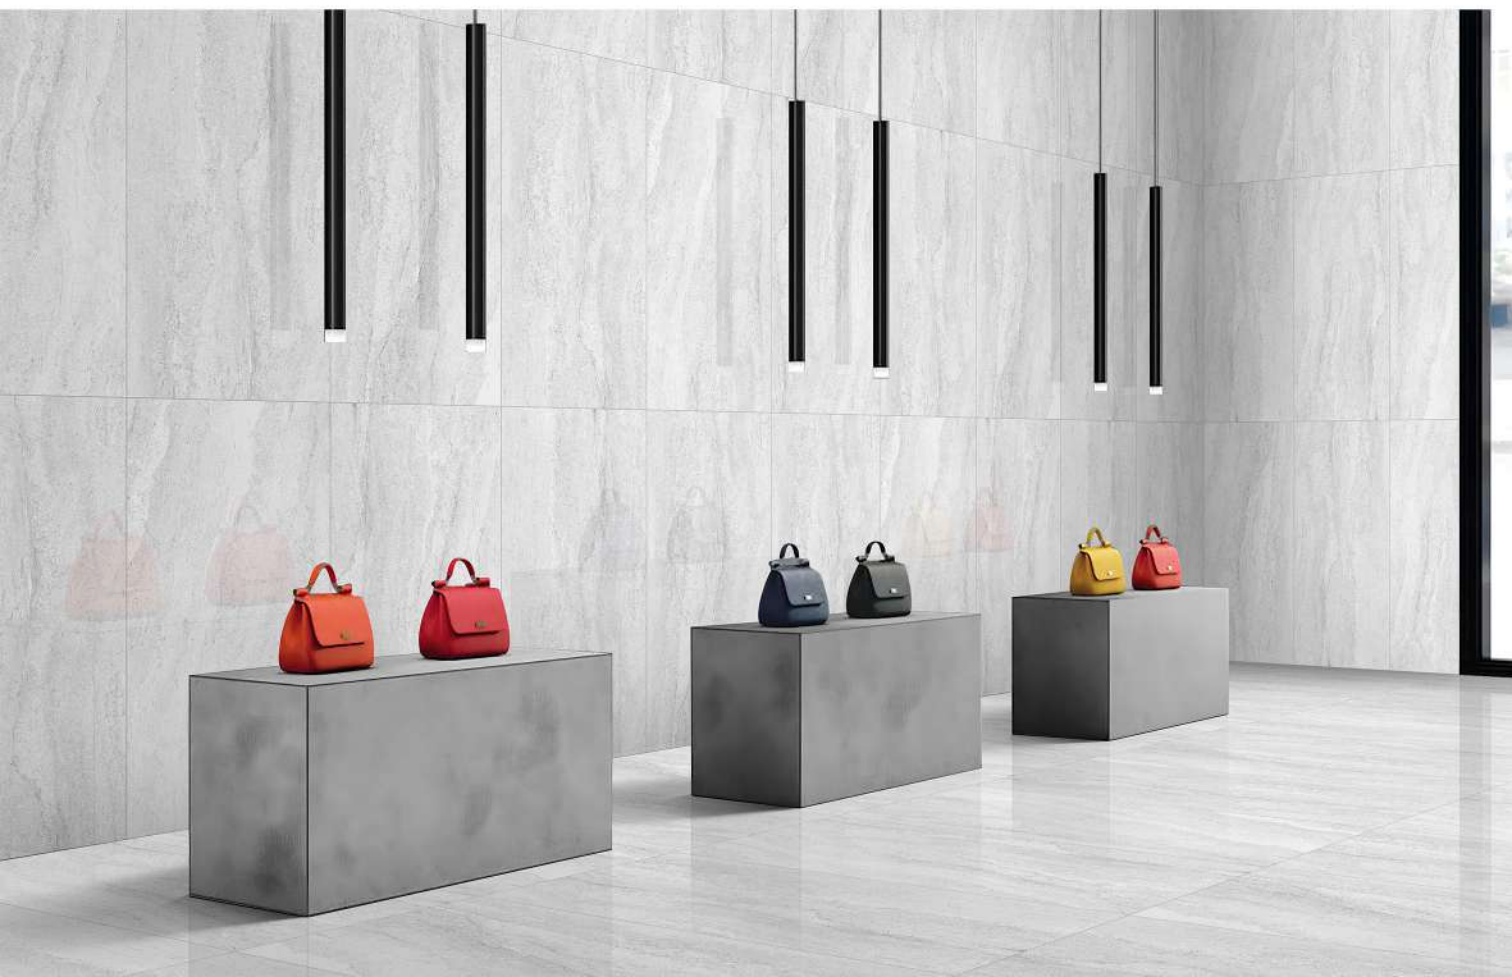

LIQUID REPELLENT

STAIN RESISTANT

SCRATCH RESISTANT

FIRE RESISTANT

RESISTANT TO UV RAYS

IMPACT RESISTANT

FROST RESISTANT