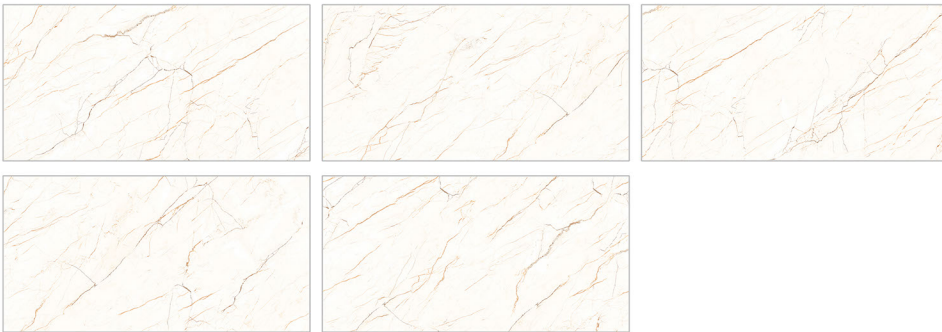

SPARK CREMA

Size : 600x1200mm
Finish : HIGH GLOSS
Random : 05

- LIQUID REPELLENT
- STAIN RESISTANT
- SCRATCH RESISTANT
- FIRE RESISTANT
- RESISTANT TO UV RAYS
- IMPACT RESISTANT
- FROST RESISTANT