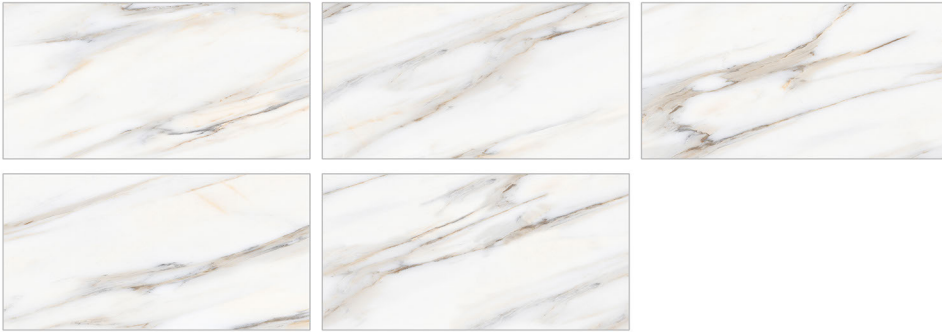

STATUARIO MAGMA

Size : 600x1200mm
Finish : HIGH GLOSS
Random : 05

- LIQUID REPELLENT
- STAIN RESISTANT
- SCRATCH RESISTANT
- FIRE RESISTANT
- RESISTANT TO UV RAYS
- IMPACT RESISTANT
- FROST RESISTANT