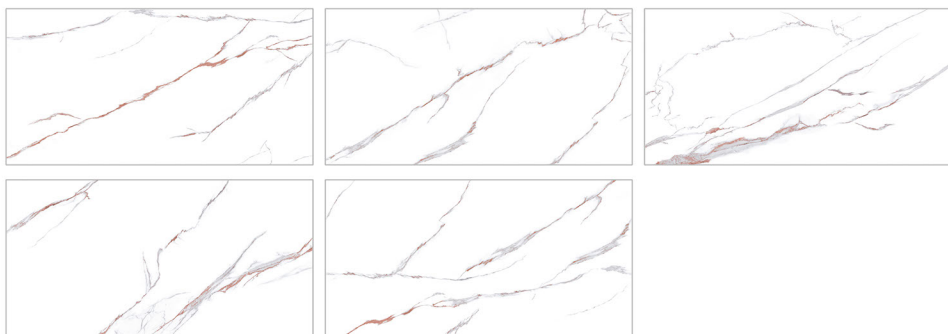

ABSTRACT RED

Size : 600x1200mm
Finish : HIGH GLOSS
Random : 05