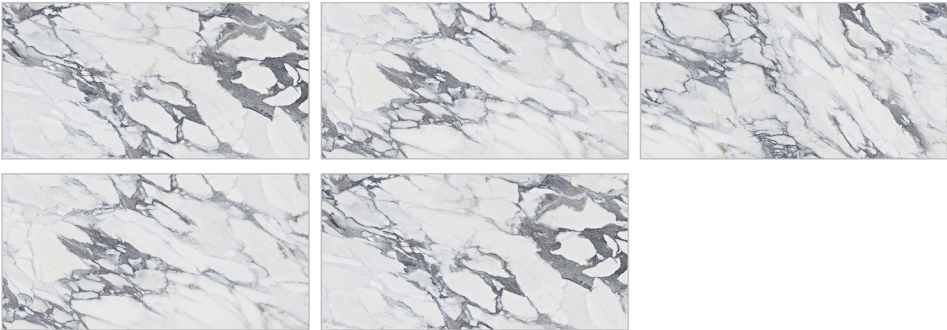

DERBY NATURAL

Size : 600x1200mm

Finish : Glossy

Random : 03