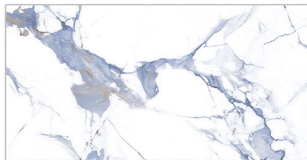

CALACATTA VINCI

Size : 600x1200mm

Finish : Glossy

Random : 04

CAMDEN AZUL

Size : 600x1200mm

Finish : Glossy

Random : 05