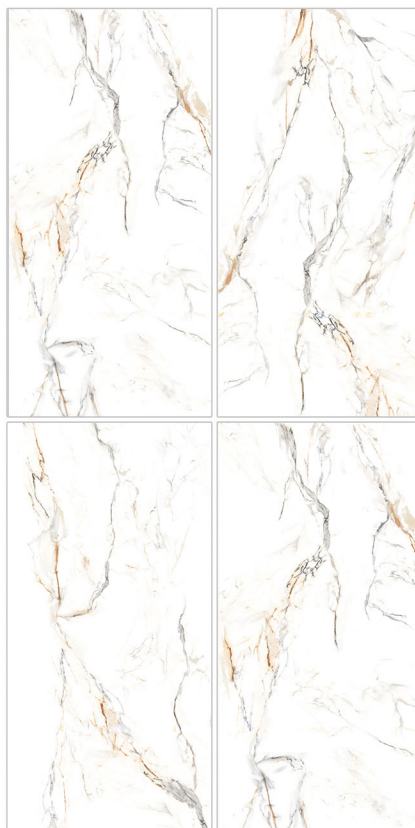

RESISTANT TO UV RAYS

IMPACT RESISTANT

FROST RESISTANT

STATUARIO GARUDA

Finish
GLOSSY

Size
**600 X
1200 mm**

Random : 3

**BIANCO
SERIES**