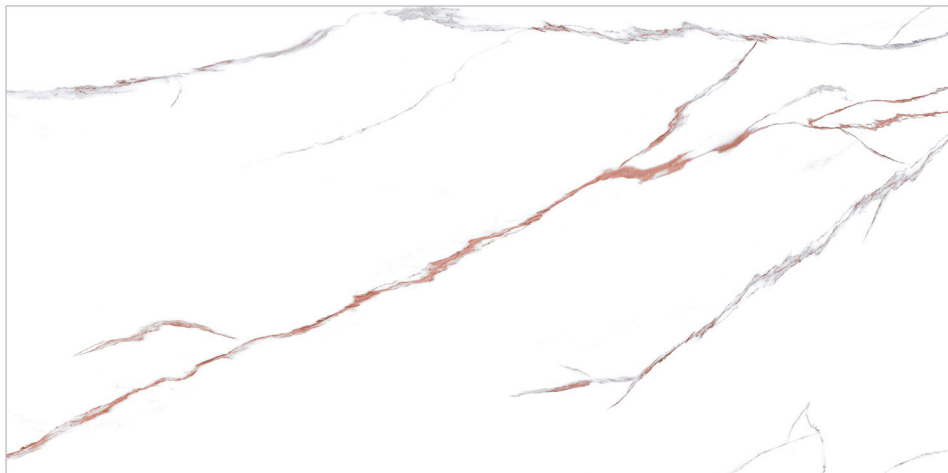

ABSTRACT RED

Size : 600x1200mm
Finish : HIGH GLOSS
Random : 05