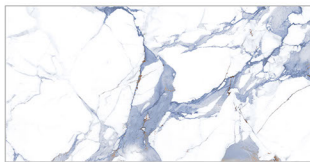

CALACATTA VINCI

Size : 600x1200mm

Finish : Glossy

Random : 04

CAMDEN AZUL

Size : 600x1200mm

Finish : Glossy

Random : 05