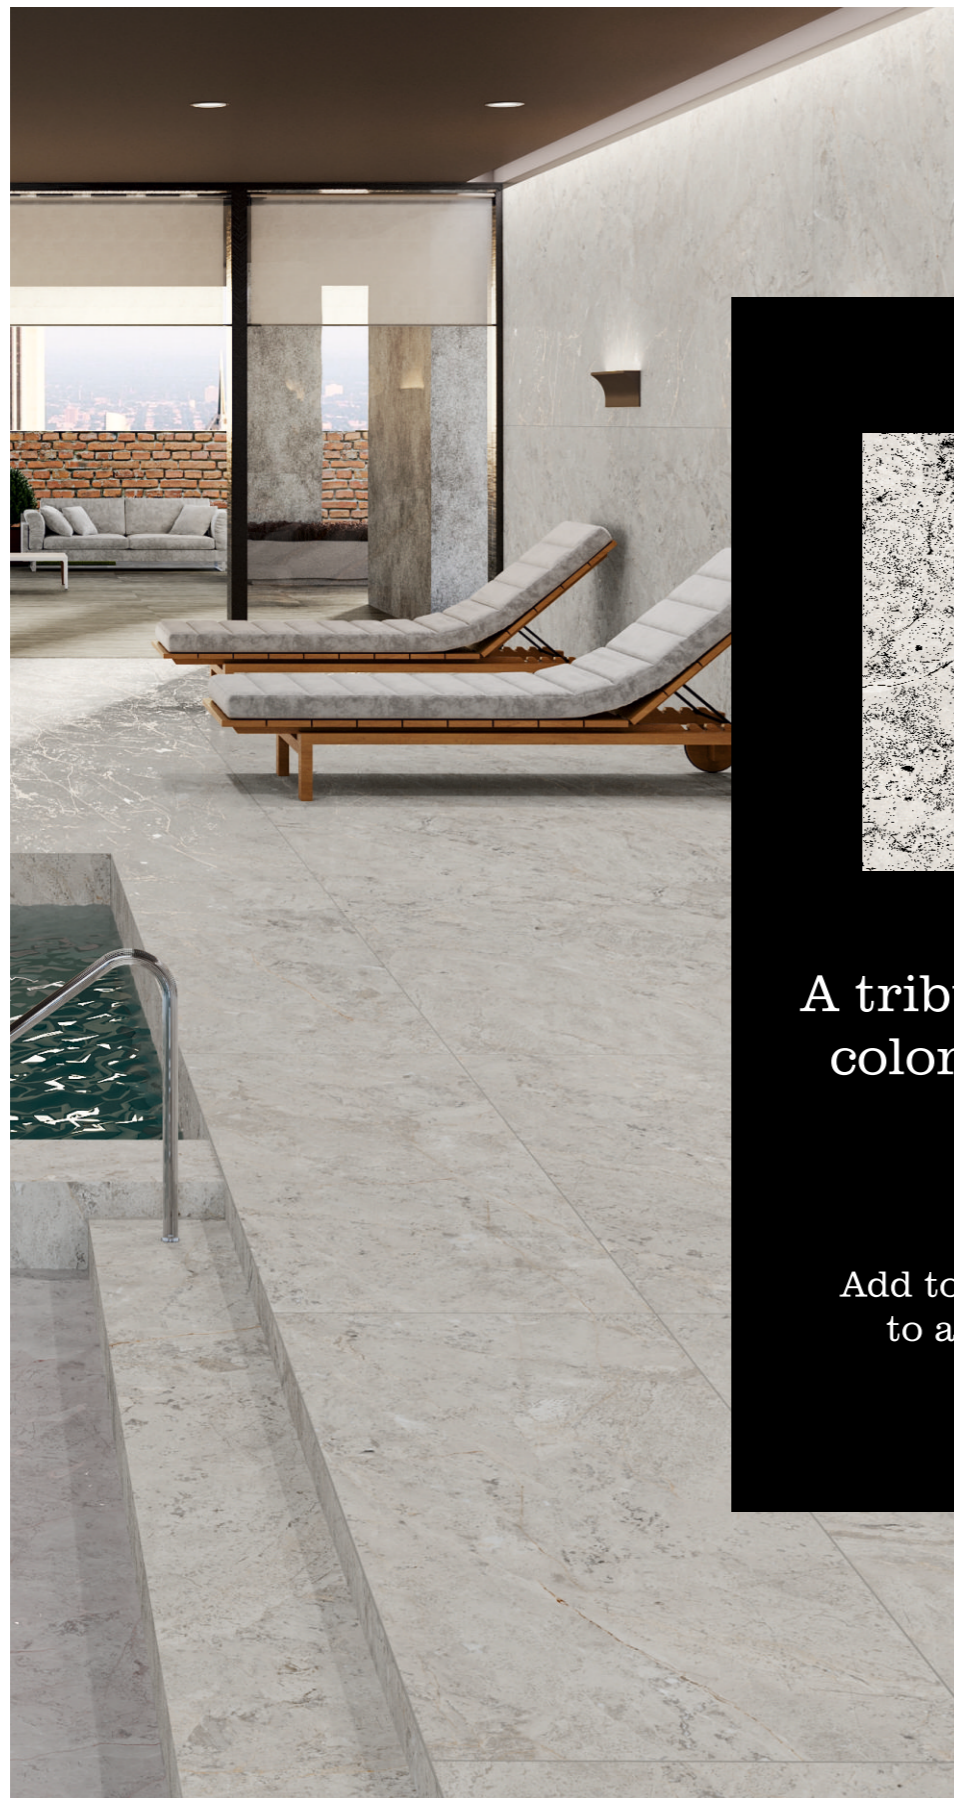

Carving
Surface

**1200x
1800 mm**

Bottochino Classico

Bottochino Classico

Carving
surface

A classic series that is able to bring an innovative appeal to living spaces of all kinds.

**1200x
1800 mm**

Random:
03