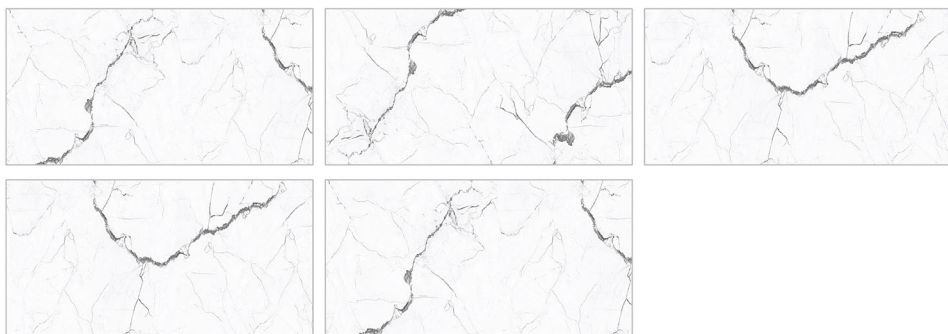

RIVALTA GRIS

Size : 600x1200mm
Finish : Matt (Carving)
Random : 03