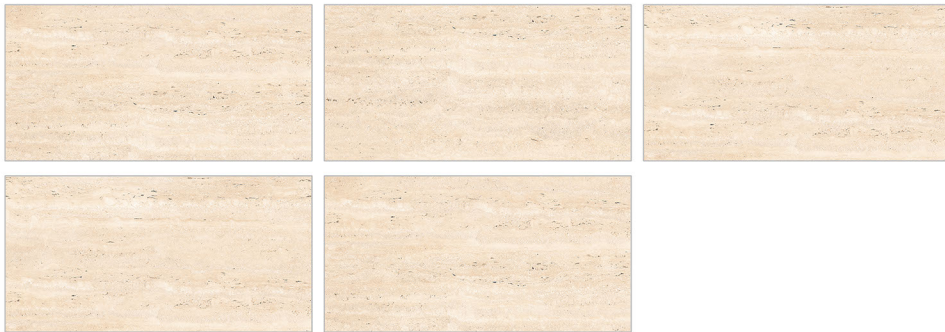

TRANS CREMA

Size : 600x1200mm
Finish : Matt (Carving)
Random : 03

- LIQUID REPELLENT
- STAIN RESISTANT
- SCRATCH RESISTANT
- FIRE RESISTANT
- RESISTANT TO UV RAYS
- IMPACT RESISTANT
- FROST RESISTANT