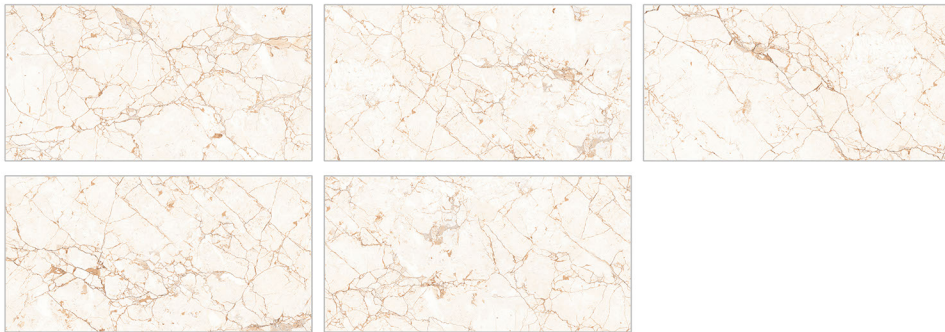

AZERO BEIGE

Finish
MATT

Size
**600 X
1200 mm**

Random : 4

**CARVING
SERIES**

BRAZILIAN VERDE

Size : 600x1200mm
Finish : Matt (Carving)
Random : 05

- LIQUID REPELLENT
- STAIN RESISTANT
- SCRATCH RESISTANT
- FIRE RESISTANT
- RESISTANT TO UV RAYS
- IMPACT RESISTANT
- FROST RESISTANT