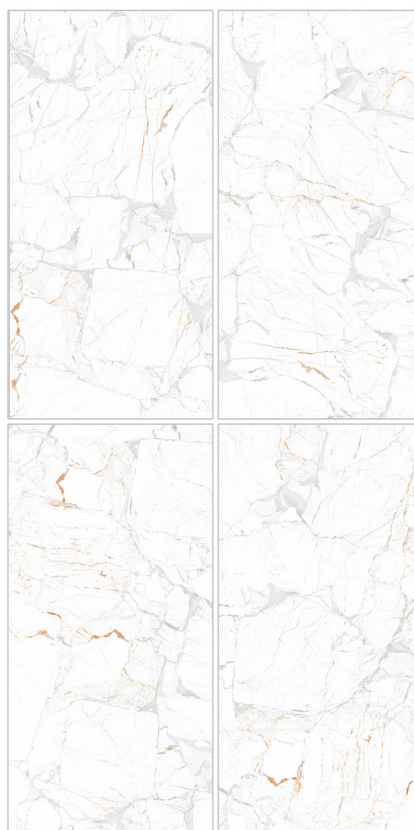

Finish
MATT

Size
**600 X
1200 mm**

Random : 4