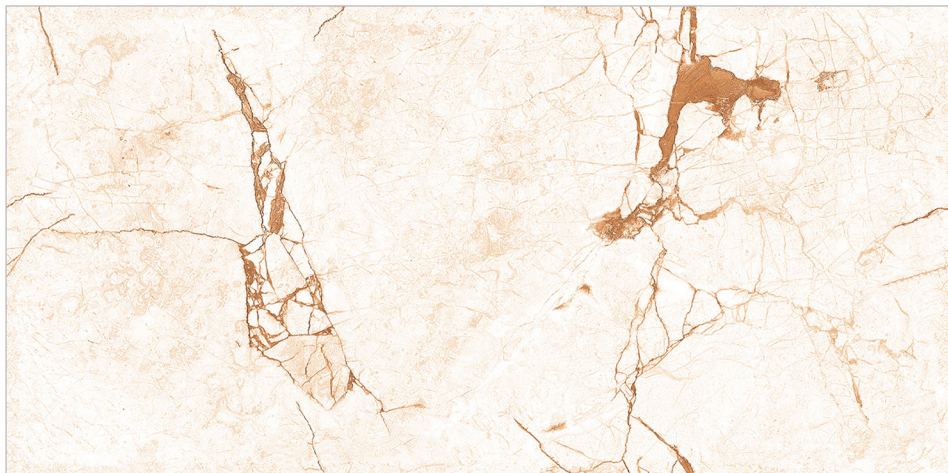

LUXOR CREMA

Size : 600x1200mm
Finish : Matt (Carving)
Random : 05