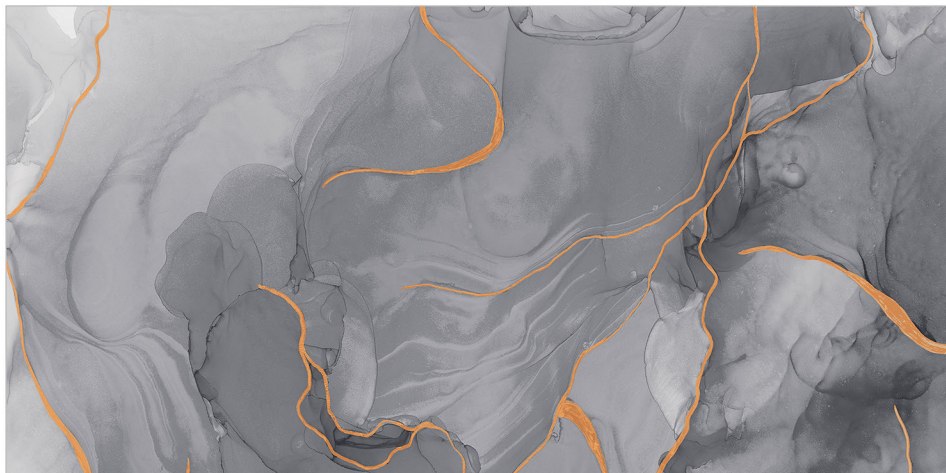

Size
**600 X
1200 mm**

Random : 5

**CARVING
SERIES**

STONEART GRAFITO

Size : 600x1200mm
Finish : Matt (Carving)
Random : 04

LIQUID REPELLENT

STAIN RESISTANT

SCRATCH RESISTANT