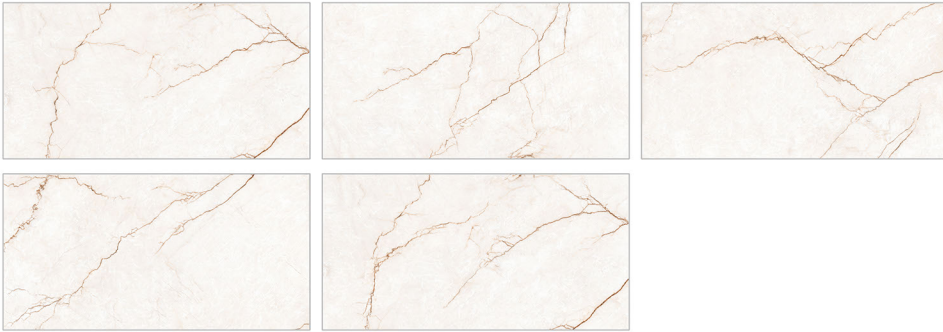

VITA CREMA

Size : 600x1200mm
Finish : Matt (Carving)
Random : 05

- LIQUID REPELLENT
- STAIN RESISTANT
- SCRATCH RESISTANT
- FIRE RESISTANT
- RESISTANT TO UV RAYS
- IMPACT RESISTANT
- FROST RESISTANT