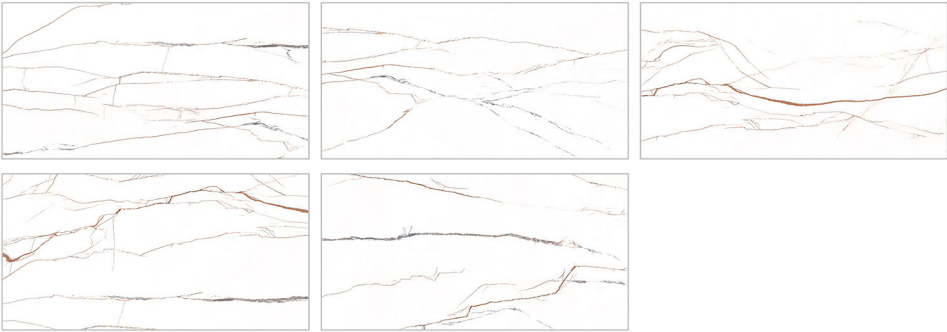

ENDLESS
CARVING
SERIES

DAZZLE CREMA

Finish
MATT

Size
**600 X
1200 mm**

Random : 5

**CARVING
SERIES**

DUKE BEIGE

Size : 600x1200mm
Finish : Matt (Carving)
Random : 05