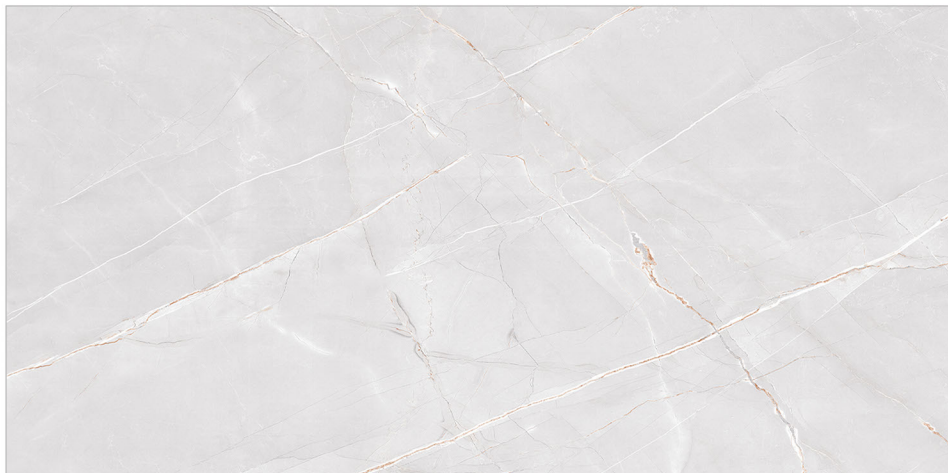

FABIO GRIS

Size : 600x1200mm
Finish : Matt (Carving)
Random : 05