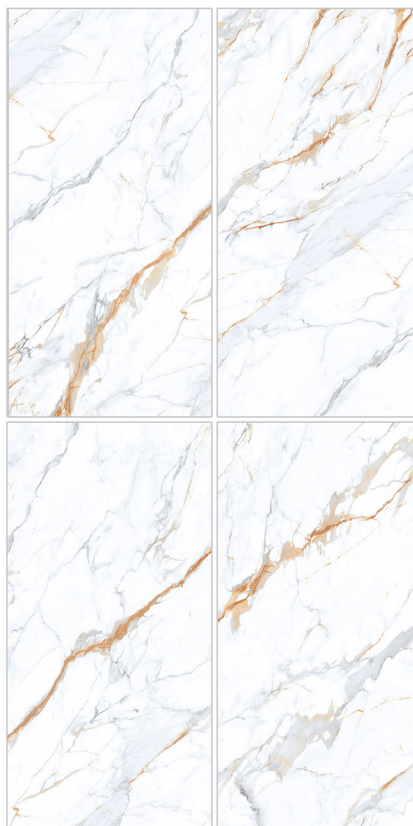

Finish
MATT

Size
**600 X
1200 mm**

Random : 4