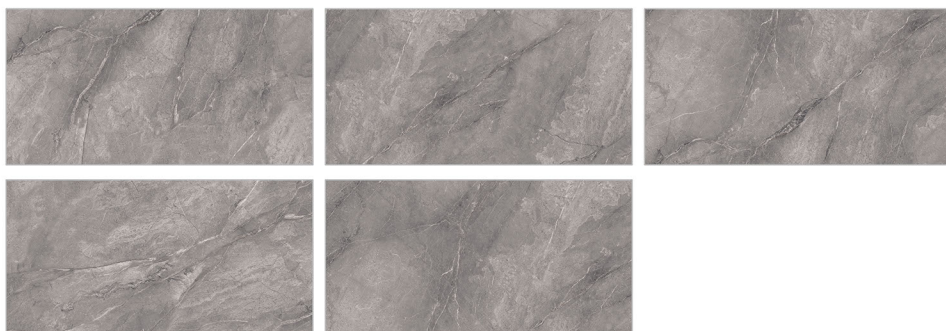

GOTHIC GRAFITO

Size : 600x1200mm
Finish : Matt (Carving)
Random : 05