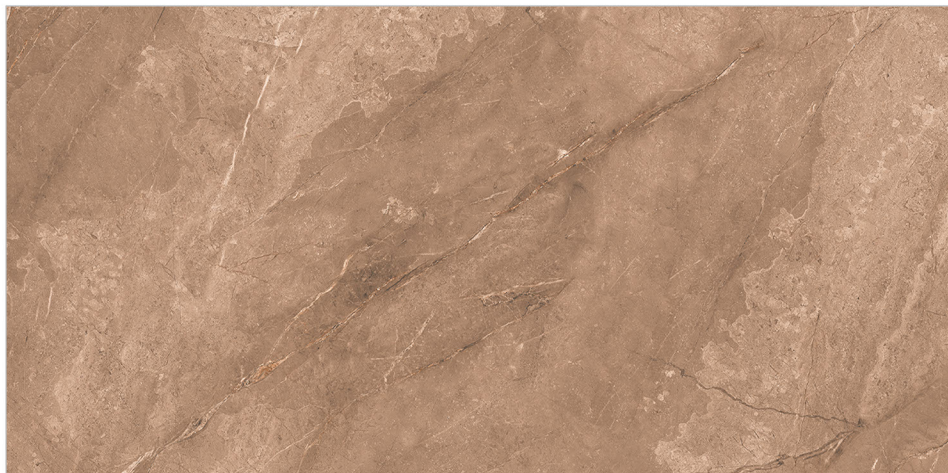

GOTHIC BROWN

Size : 600x1200mm
Finish : Matt (Carving)
Random : 05