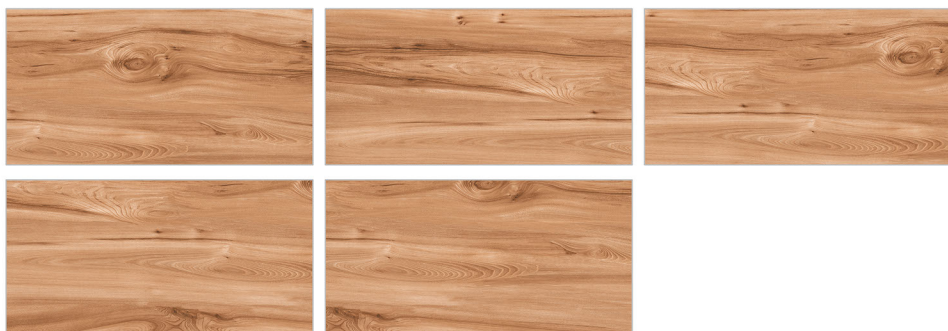

CEDARWOOD NATURAL

Size : 600x1200mm
Finish : Matt (Carving)
Random : 05