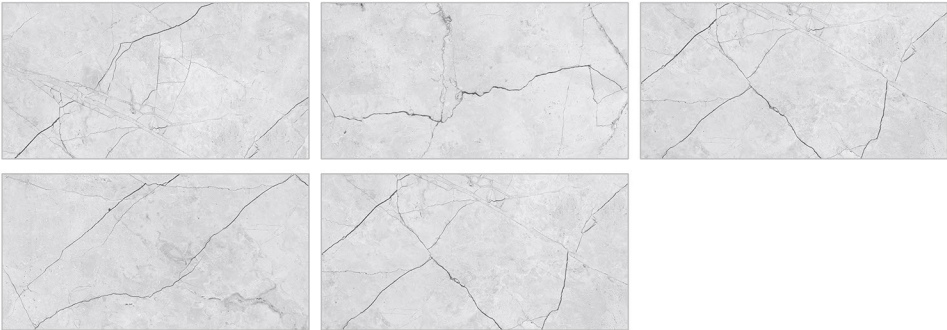

ENZO GRIS

Size : 600x1200mm
Finish : Matt (Carving)
Random : 04

- LIQUID REPELLENT
- STAIN RESISTANT
- SCRATCH RESISTANT
- FIRE RESISTANT
- RESISTANT TO UV RAYS
- IMPACT RESISTANT
- FROST RESISTANT