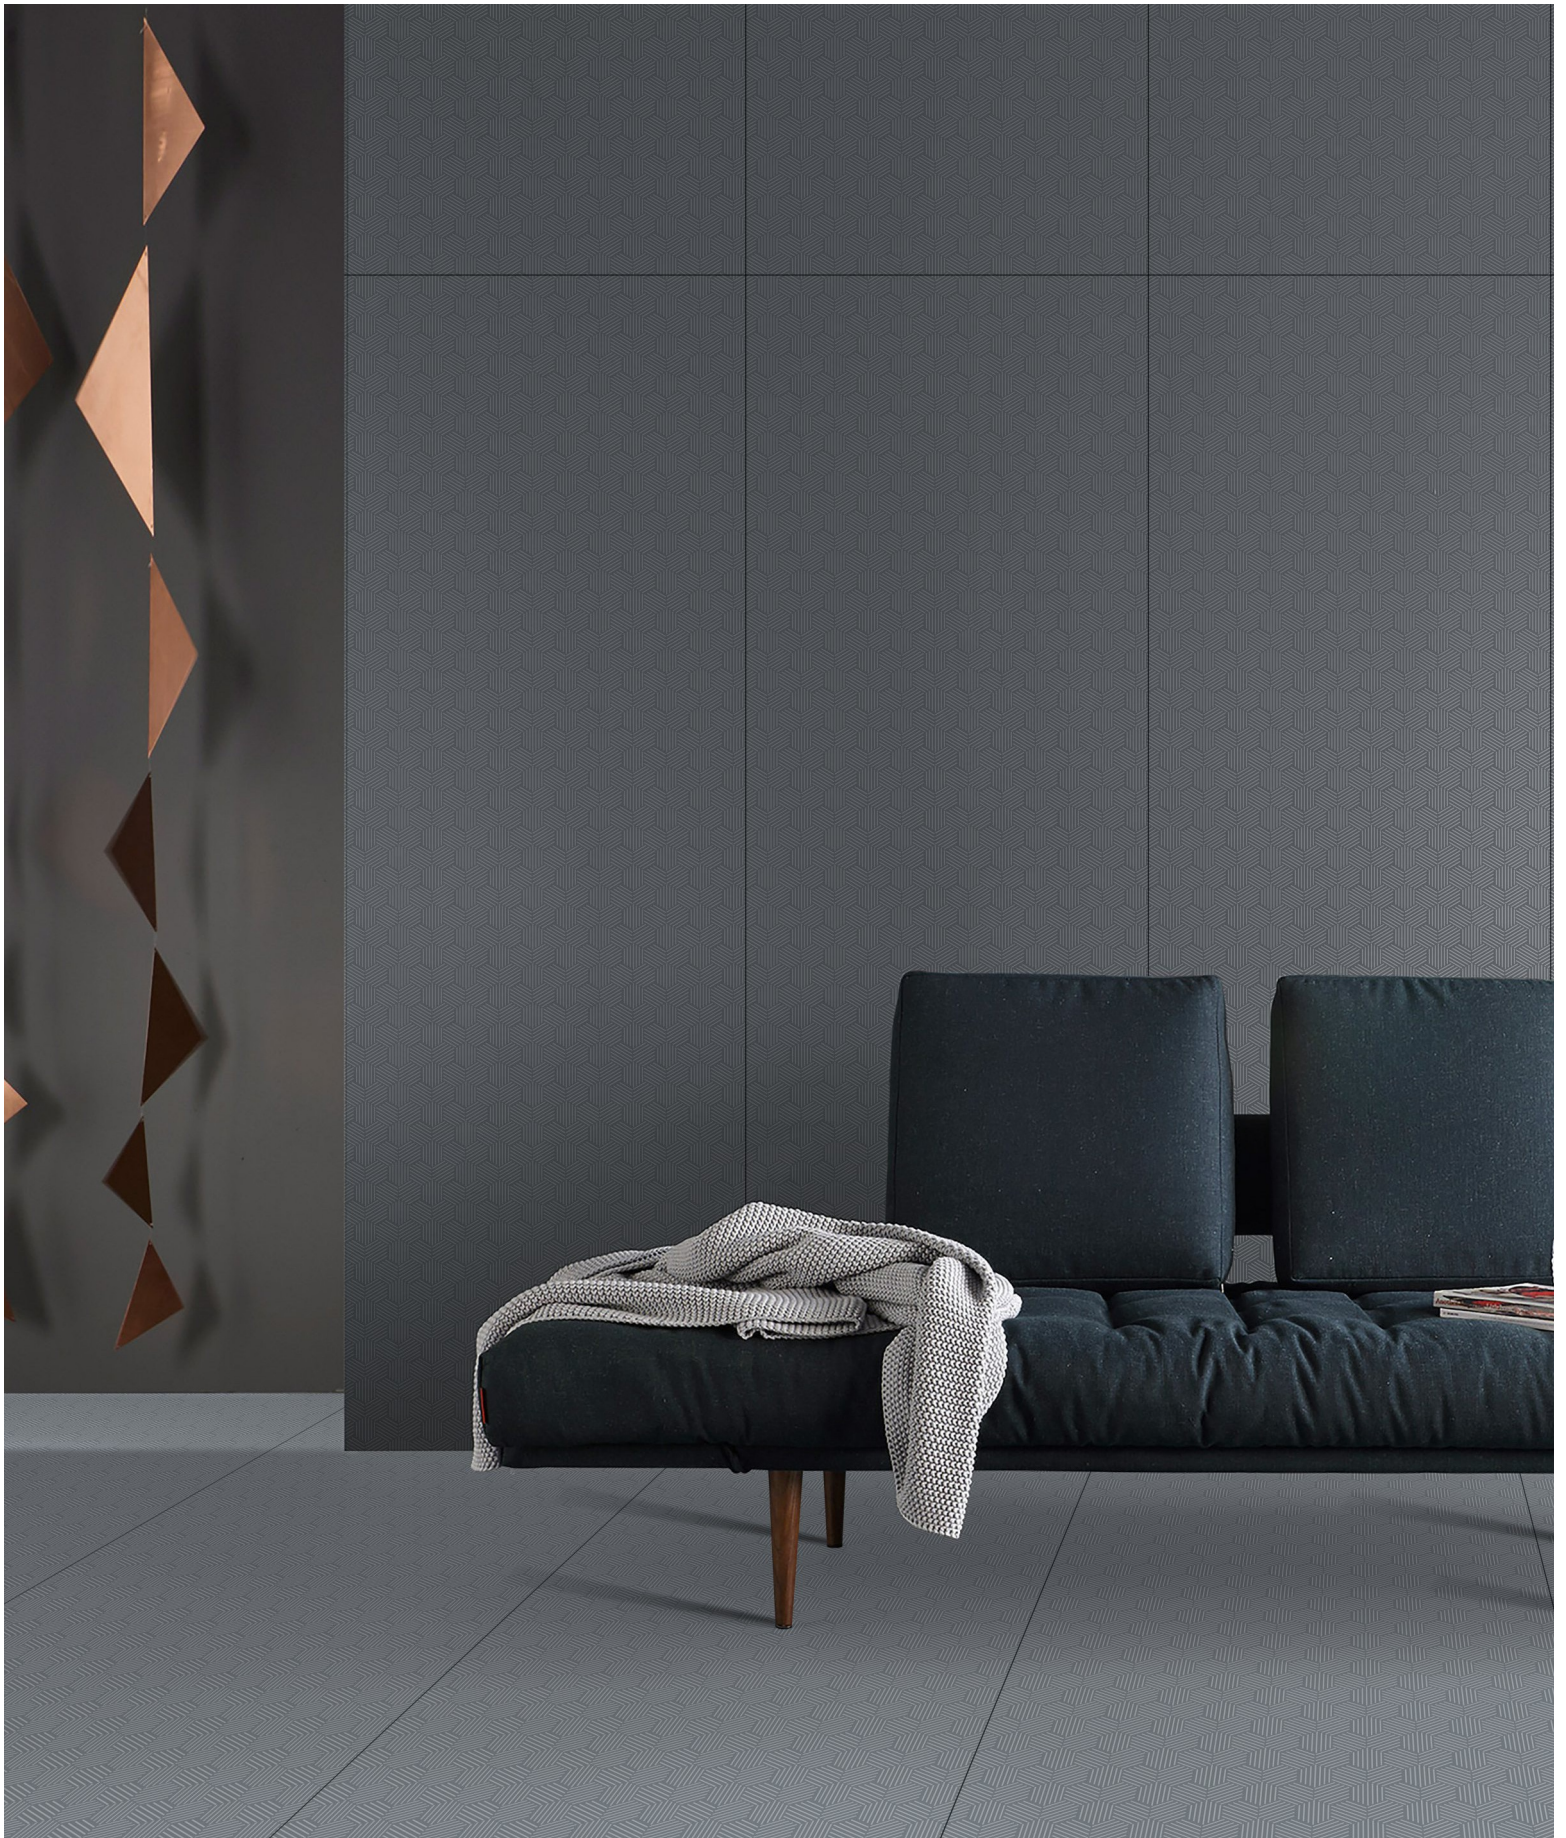

CARVING

GLAZED BODY

AN AESTHETICAL
APPEARANCE
WITH A
SOPHISTICATED
TOUCH

**NANO
WHITE**

SIZE - 800x2400mm

TYPOLOGY - GLAZED BODY

THICKNESS - 15mm

FINISH - GLOSSY