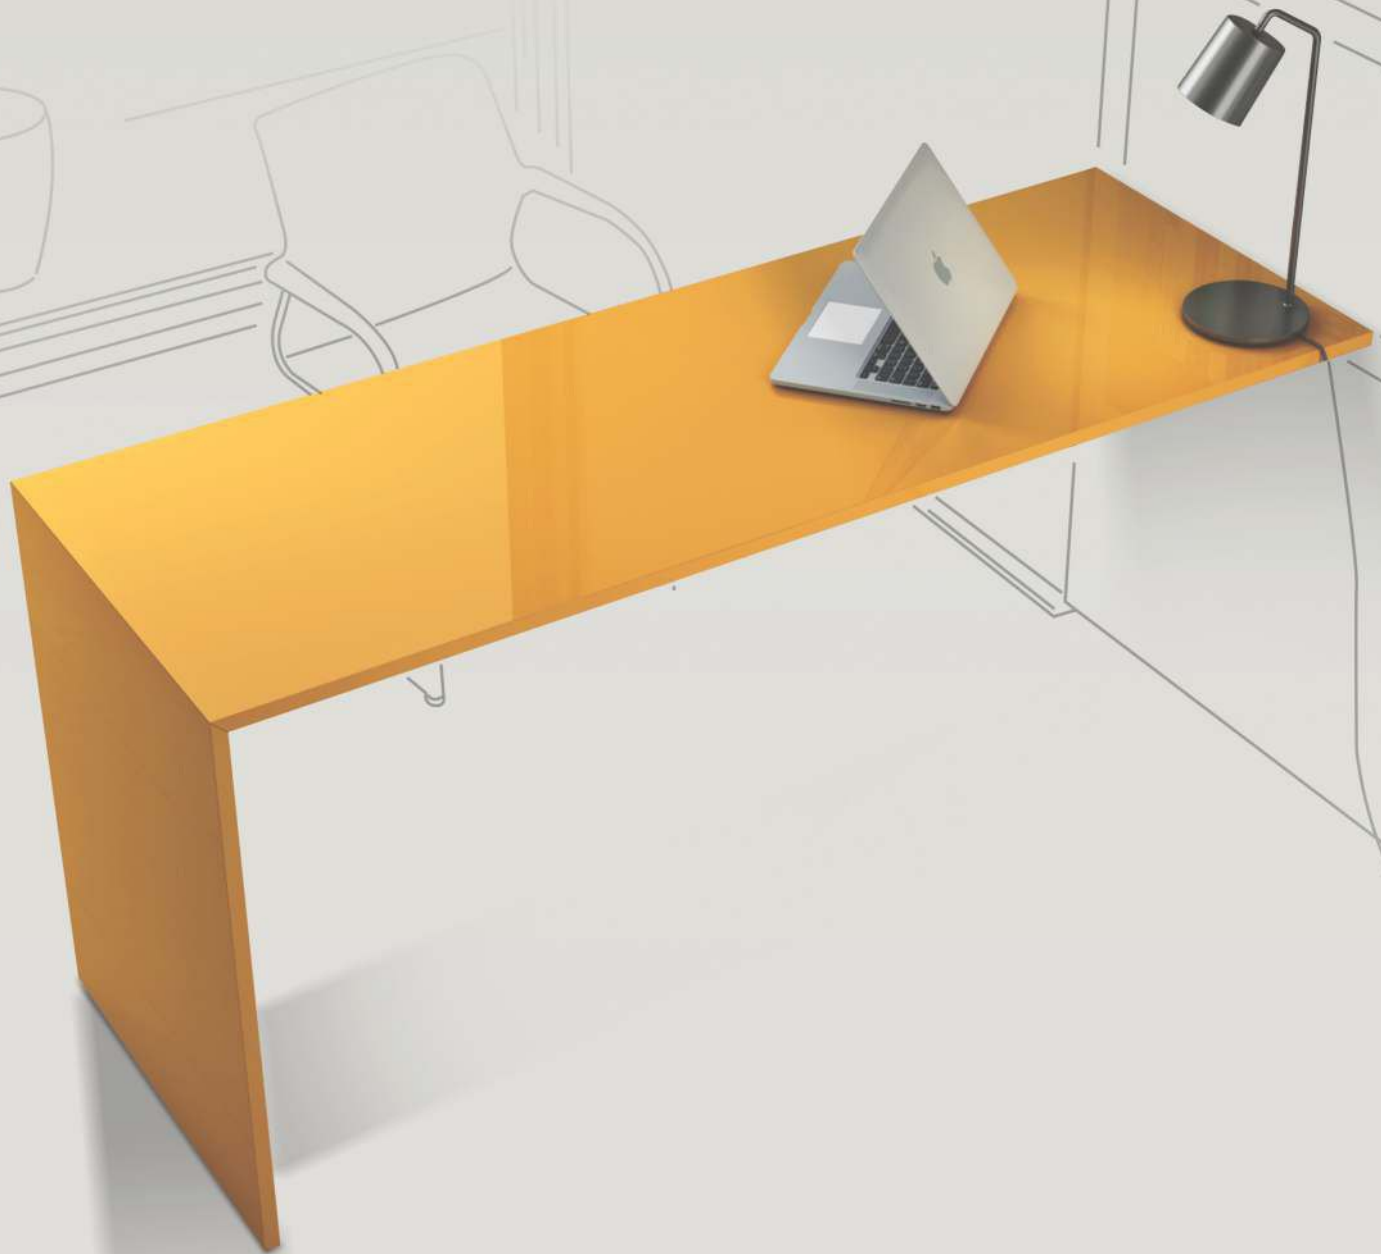

SOLID COLOURS

EXPLORATION OF THE IMPACT OF COLOURS