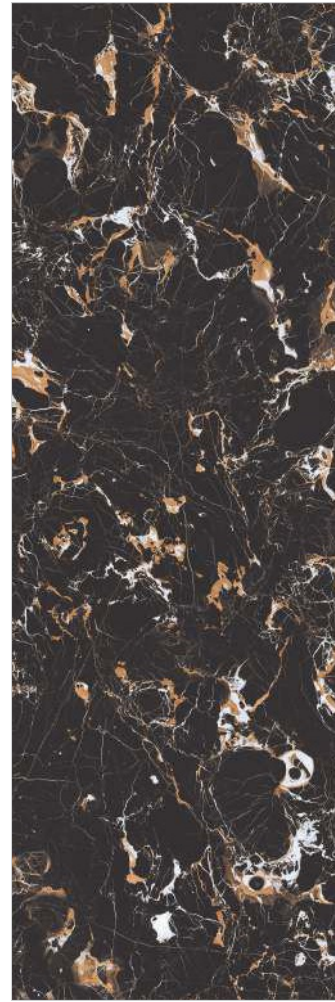

PORTORO GOLD

SIZE - 800x2400mm

TYPOLOGY - COLOR BODY

THICKNESS - 15mm

FINISH - GLOSSY

FACE 1

FACE 2

FACE 3