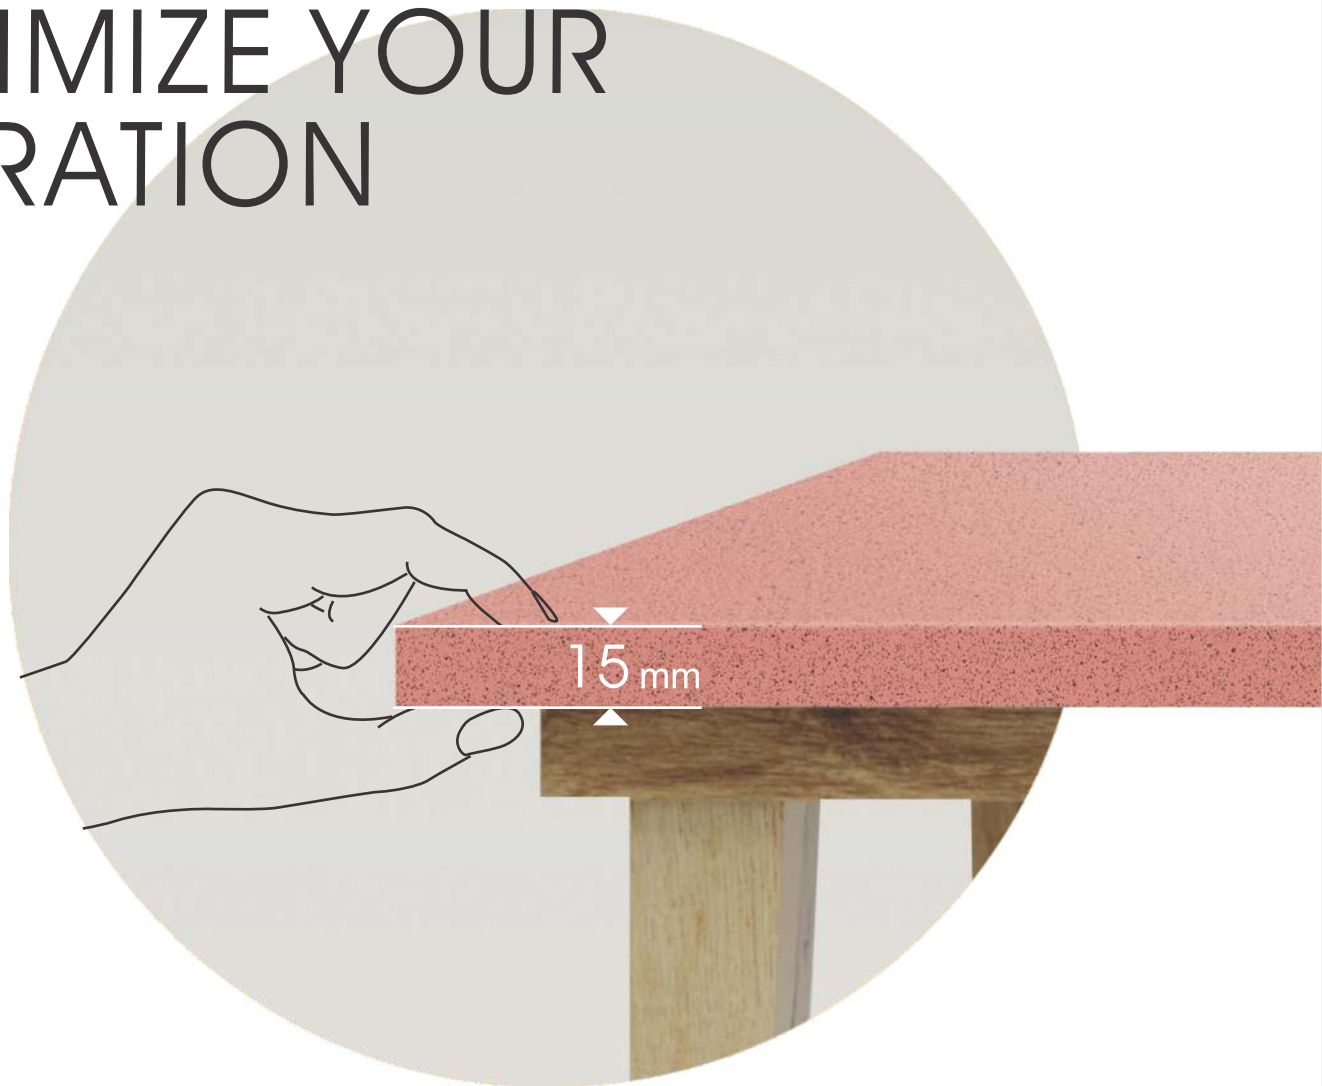

Various Reasons to choose Grandeur

800x
2400mm

FULLBODY
TILES

MODERN INCEPTION FOR UNIQUE PEOPLE

01 SIZE

PERFECT SIZE
THAT
MAXIMIZE YOUR
ASPIRATION

FULLBODY
800x2400mm

02 APPLICATIONS