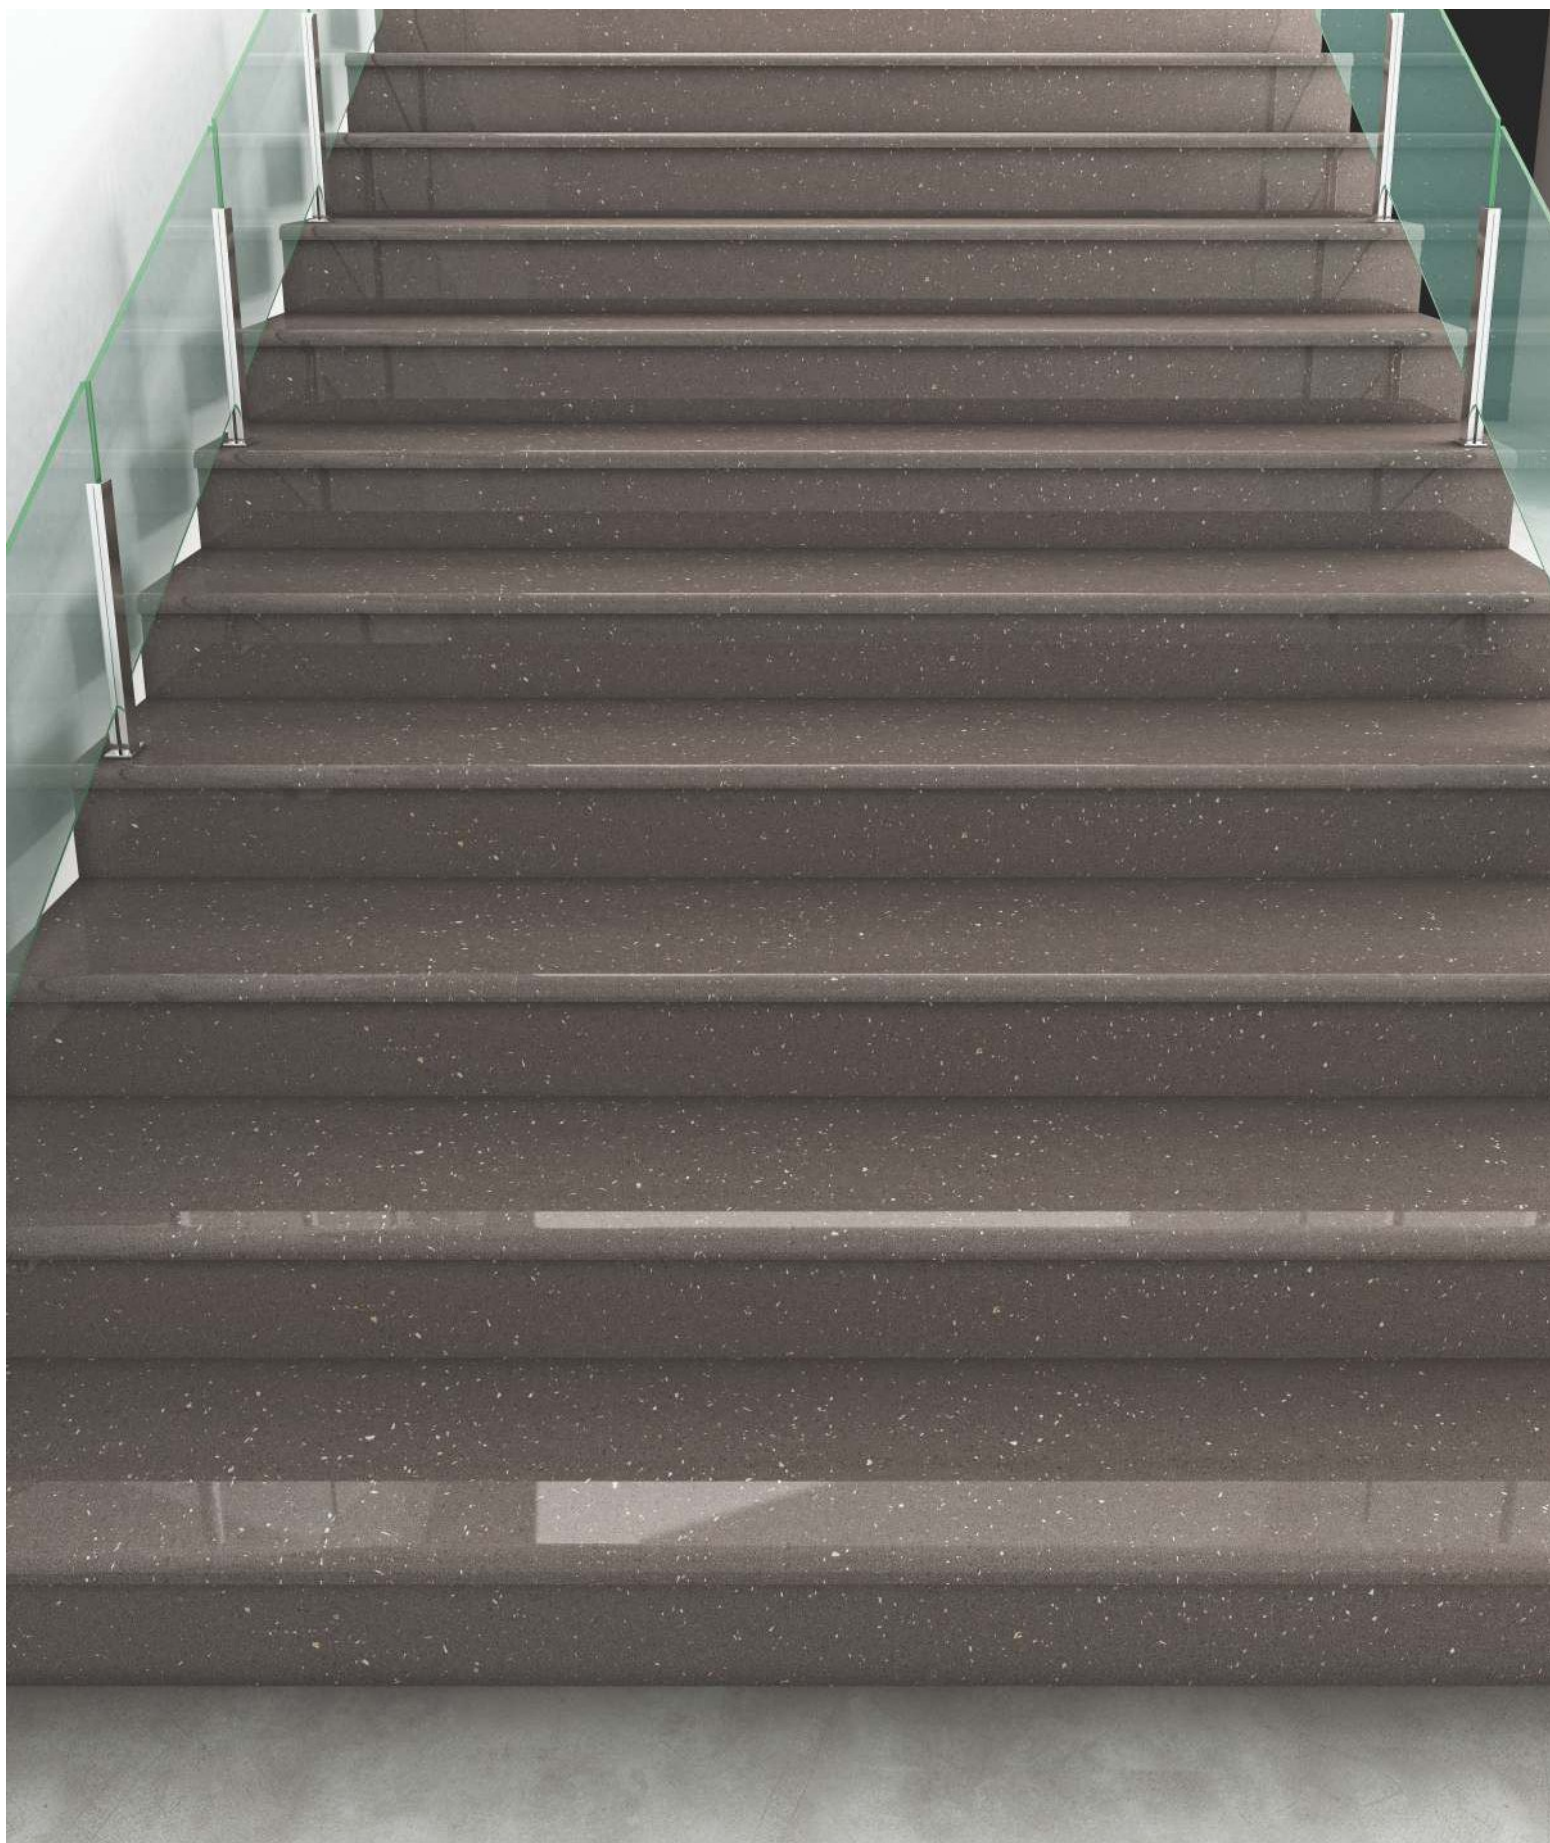

F E R R O C H I P S

<u>TYPOLOGY</u>	<u>THICKNESS</u>	<u>SIZE</u>	<u>FINISH</u>
FULLBODY	15mm	800x2400mm	GLOSSY