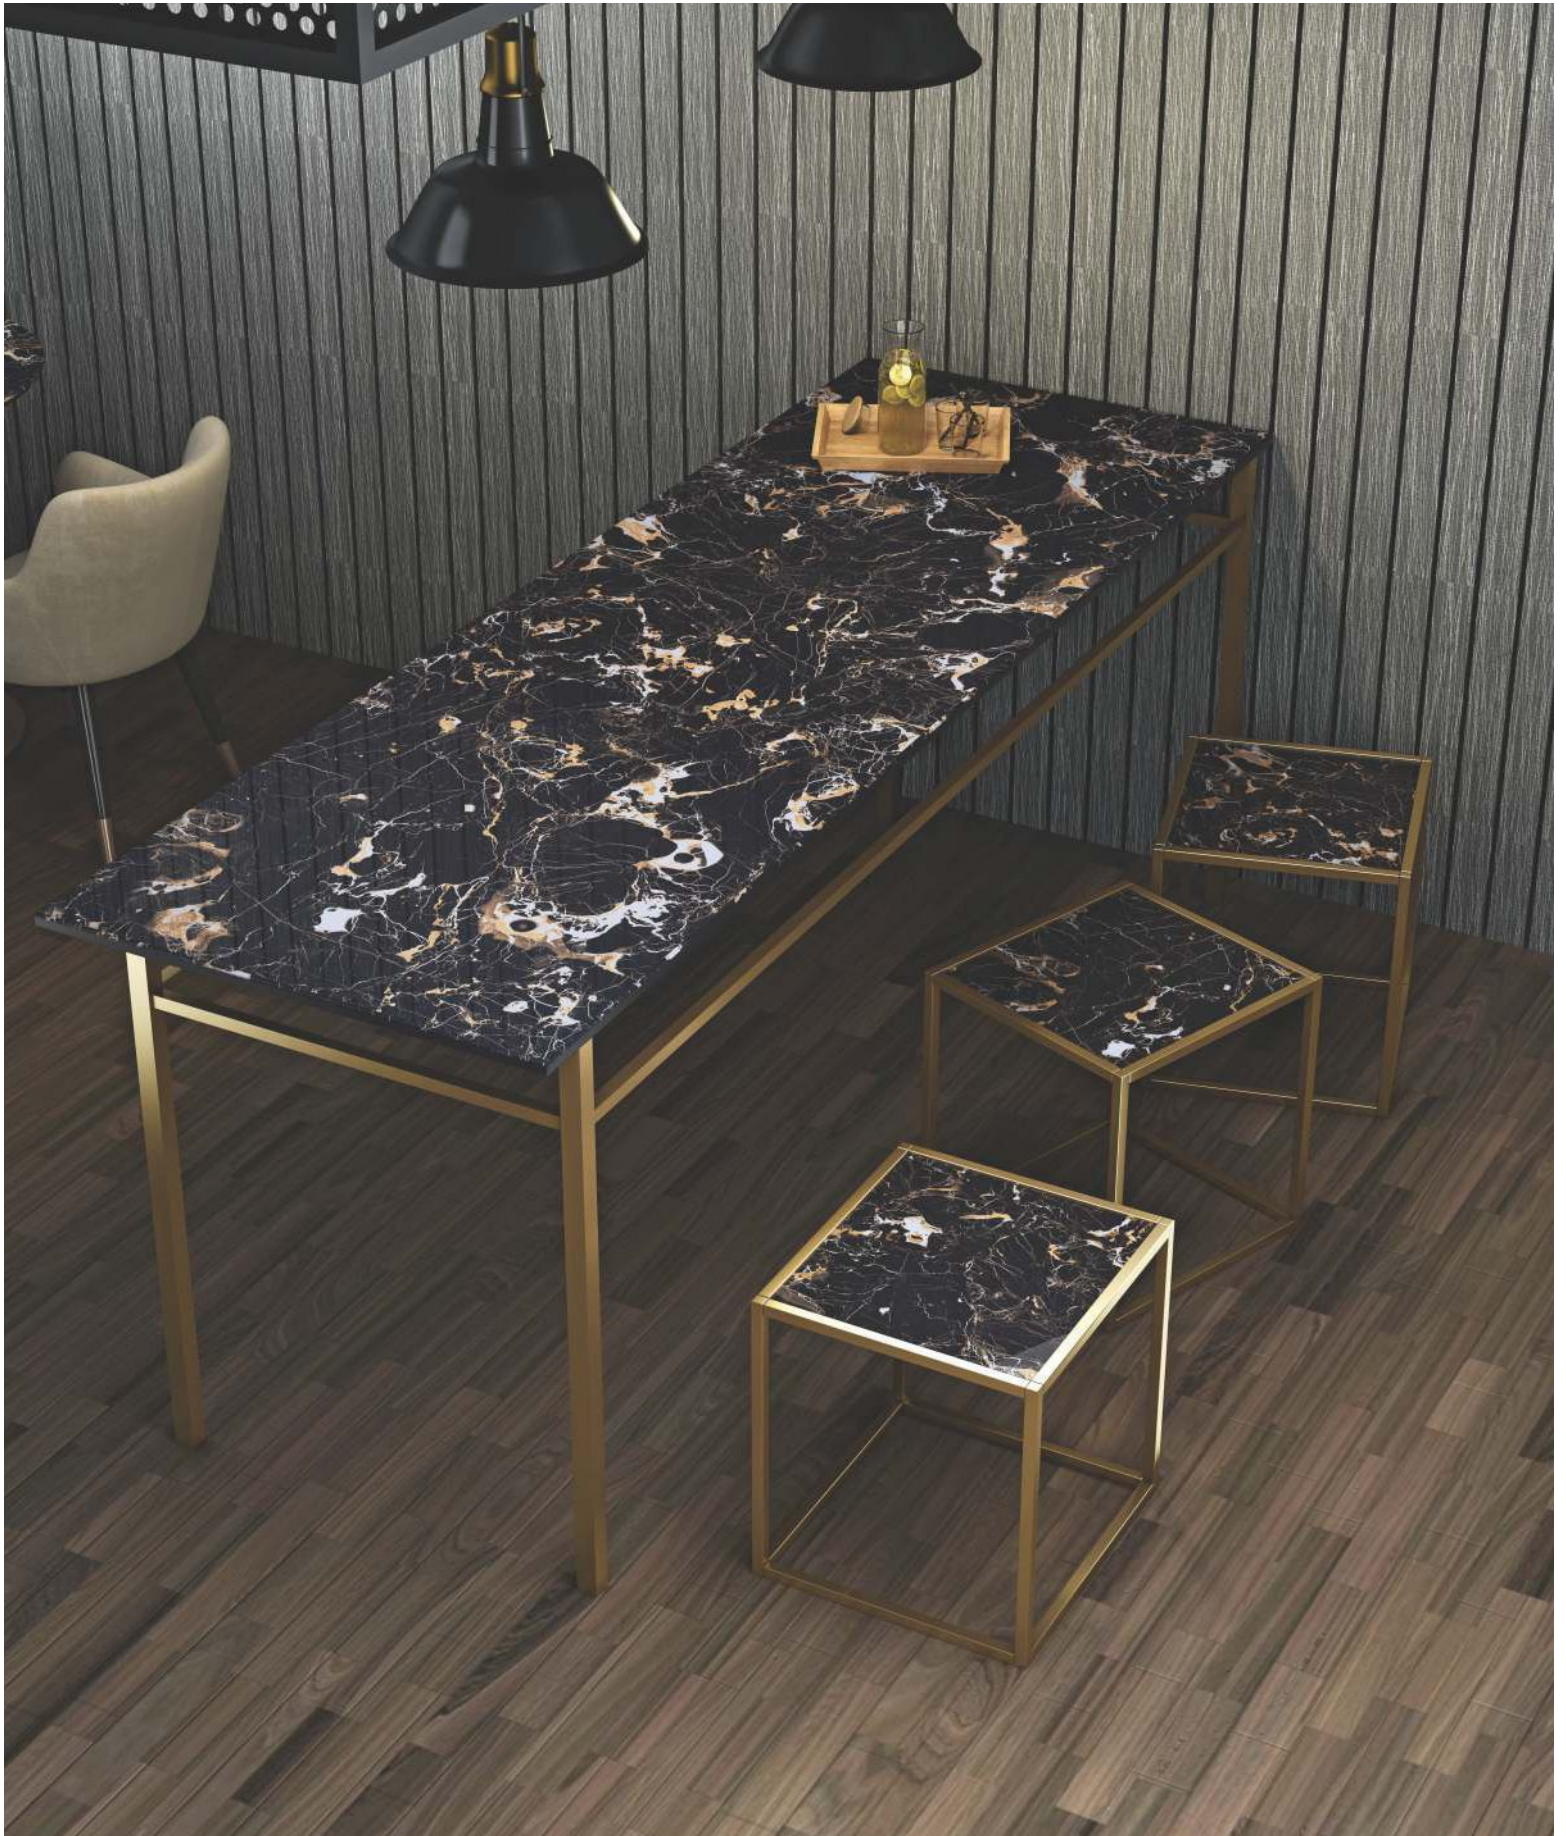

TYPOLOGY - COLOR BODY

THICKNESS - 15mm

FINISH - GLOSSY

FACE 1

P O R T O R O G O L D

<u>TYPOLOGY</u>	<u>THICKNESS</u>	<u>SIZE</u>	<u>FINISH</u>
COLOR BODY	15mm	800x2400mm	GLOSSY

UNIQUE NEGRO

SIZE - 800x2400mm