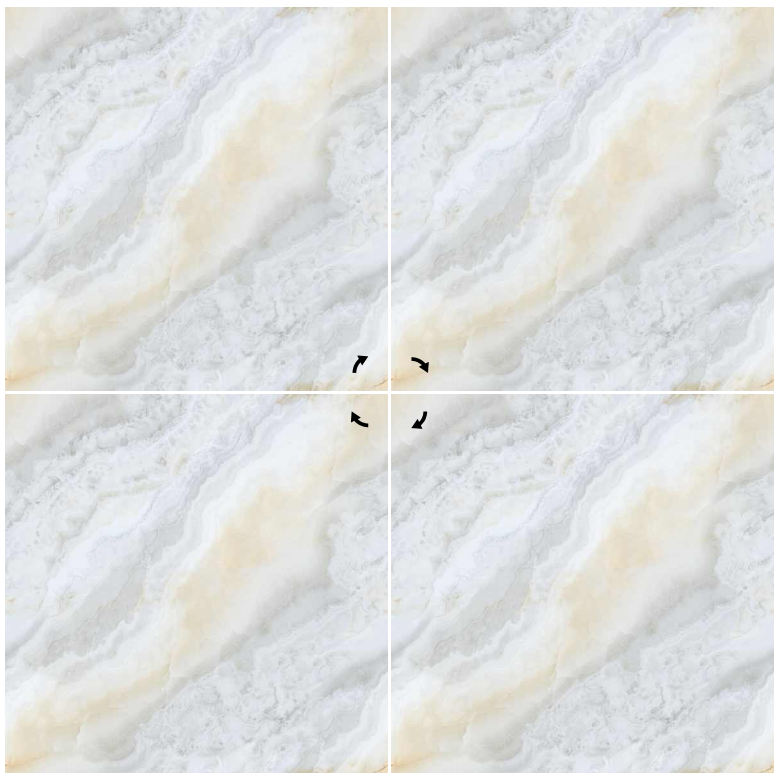

EL-ROZ SMOKE

Endless
COLLECTION

FINISH :
POLISHED

SIZE :
600x600mm

EL-SEVERE BEIGE

EL-SIRIA PEACH

Endless
COLLECTION

—