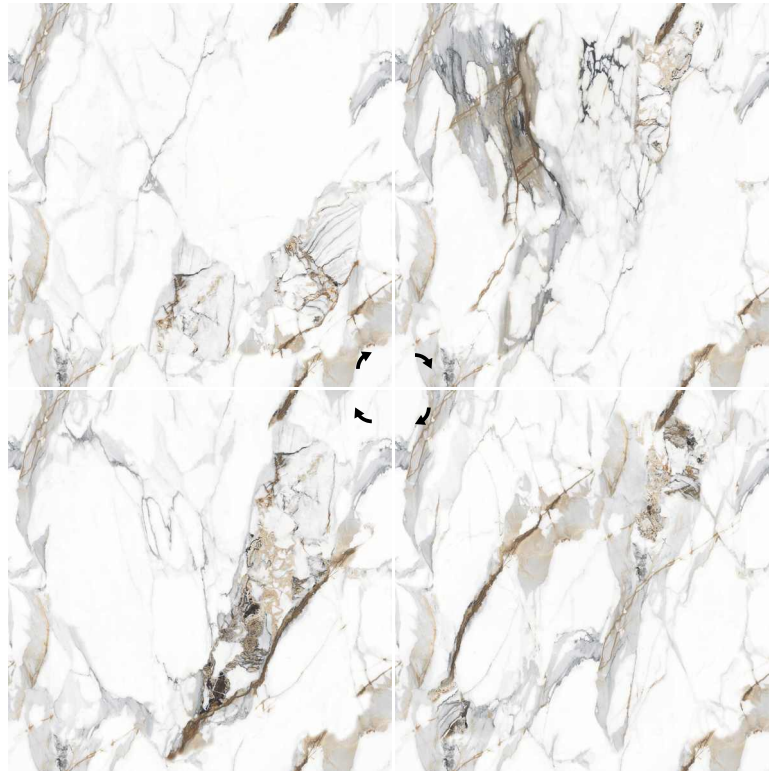

FINISH :
POLISHED

—

SIZE :
600x600mm

EL-SMOKY GREY

EL-SOLITARY WHITE

Endless
COLLECTION

—

FINISH :
POLISHED