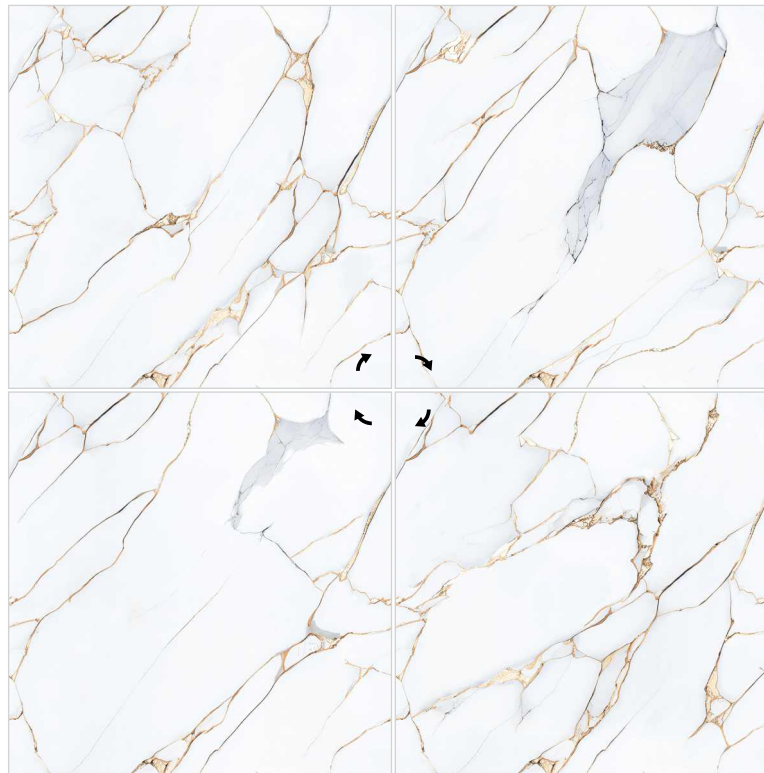

EL-DEMACIA GOLD

Endless
COLLECTION

—

FINISH :
POLISHED

—

SIZE :
600x600mm