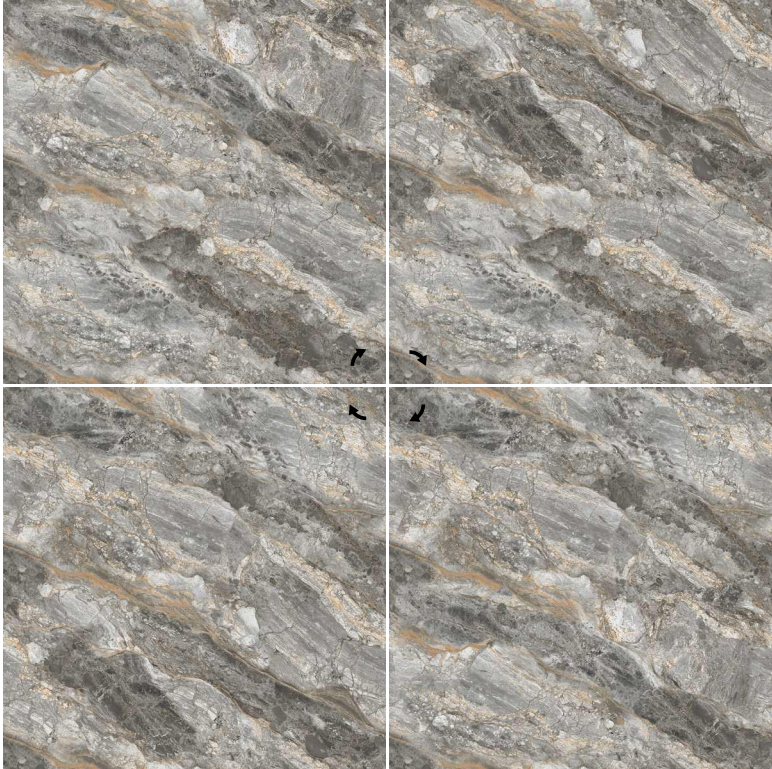

EL-ONIXERA BLUE

Endless
COLLECTION

FINISH :
POLISHED

SIZE :
600x600mm

EL-PILANO GREY

EL-POSECO DENIM

EL-POSECO GREY

Endless
COLLECTION