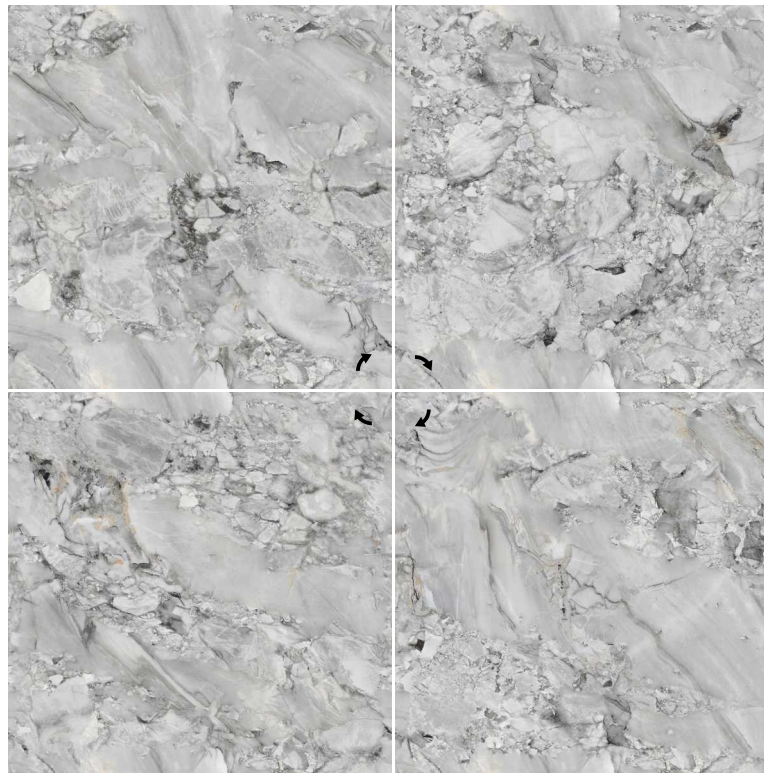

FINISH :
POLISHED

SIZE :
600x600mm

EL-RENCY MULTY

EL-RENOLA SKY

Endless
COLLECTION

FINISH :
POLISHED

SIZE :
600x600mm

EL-ROZ GREY