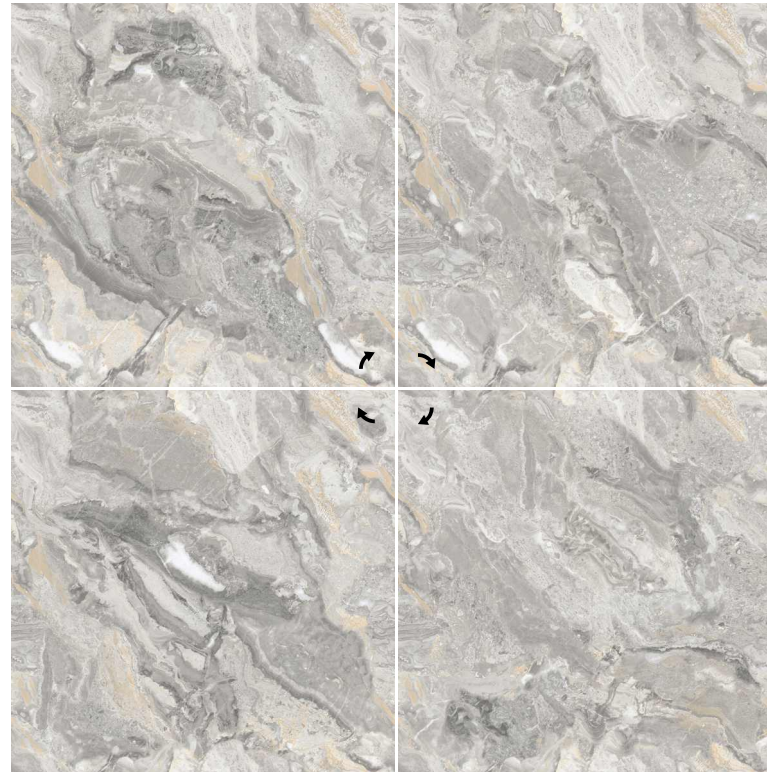

EL-FEEL LIGHT

Endless
COLLECTION

FINISH :
POLISHED

SIZE :
600x600mm