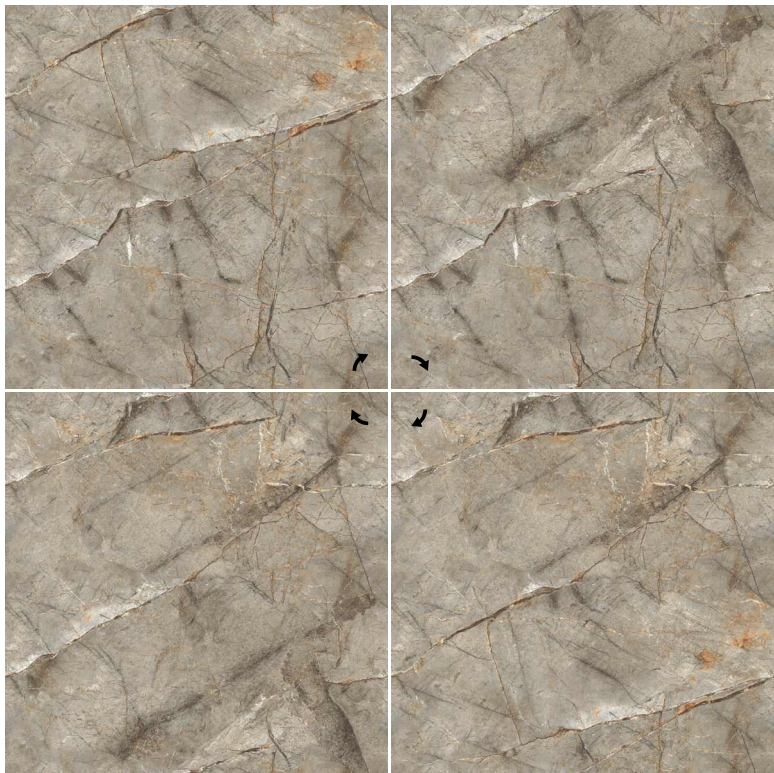

Endless

COLLECTION

The image features two square tiles with marble patterns, one in the upper left and one in the lower right, set against a dark, textured background. The tiles are positioned diagonally. The top-left tile has a white background with grey and black veins. The bottom-right tile has a white background with yellow and black veins. Both tiles have a grid pattern overlaid on them, suggesting they are part of a larger, seamless surface.

Endless

COLLECTION

600x600mm

Witness a seamless and uninterrupted aesthetic with our stunning endless collection. These tiles are designed to create a continuous, sleek appearance, eradicating the separations. The result is a visually stunning surface that adds a sense of spaciousness and modern elegance to any space

EL-ACUTE BEIGE

EL-ARID BEIGE

Endless
COLLECTION

—

FINISH :
POLISHED

—

SIZE :
600x600mm

EL-BOLD DARK