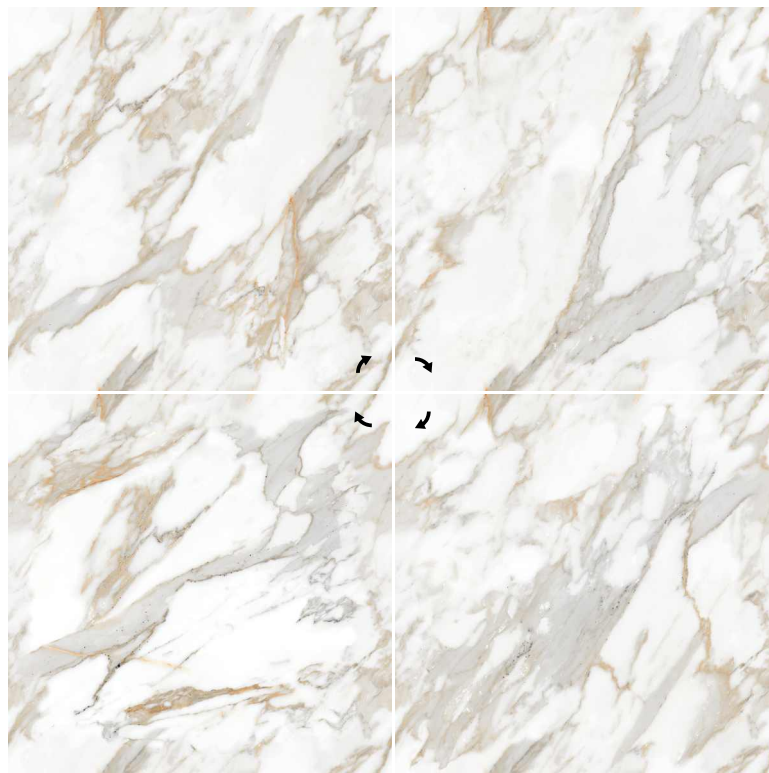

EL-ROZ SMOKE

Endless
COLLECTION

FINISH :
POLISHED

SIZE :
600x600mm

EL-SEVERE BEIGE

EL-SIRIA PEACH

Endless
COLLECTION

—

FINISH :
POLISHED

—

SIZE :
600x600mm

EL-SMOKY GREY

EL-SOLITARY WHITE

Endless
COLLECTION

—

FINISH :
POLISHED