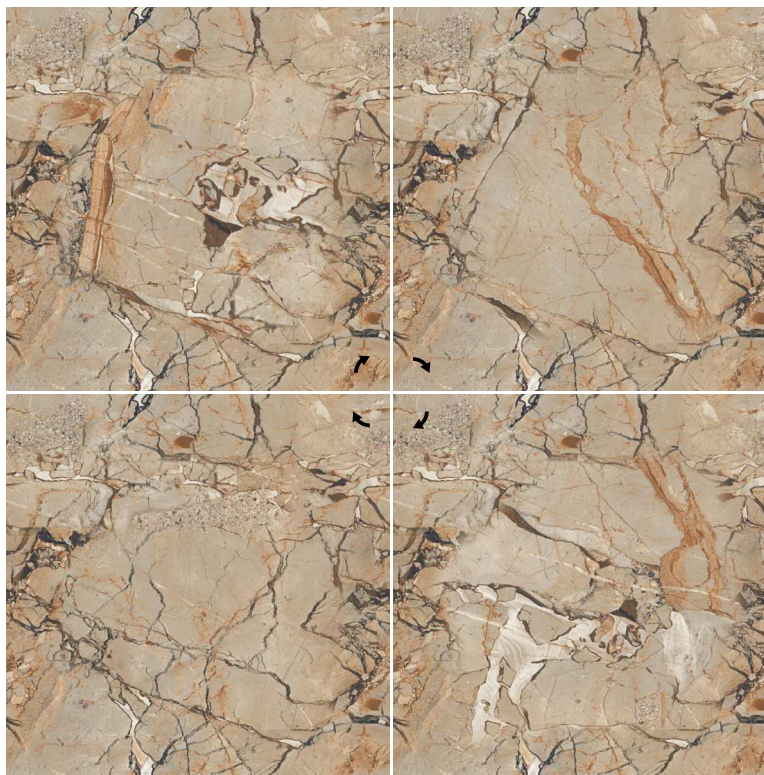

INFY BROWN

Endless
COLLECTION

FINISH :
POLISHED

SIZE :
600x600mm