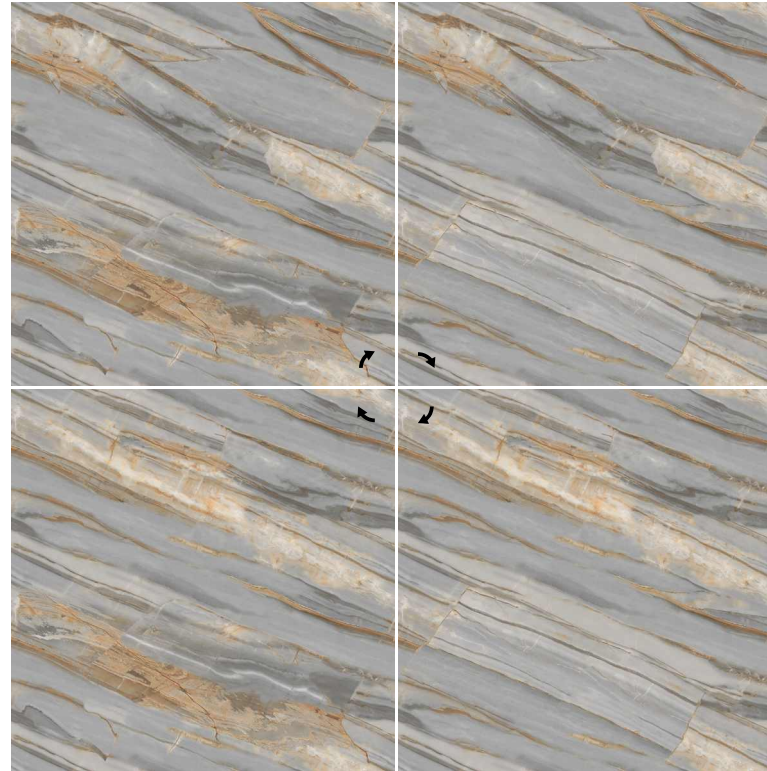

EL-ONIXERA BLUE

Endless
COLLECTION

FINISH :
POLISHED

SIZE :
600x600mm