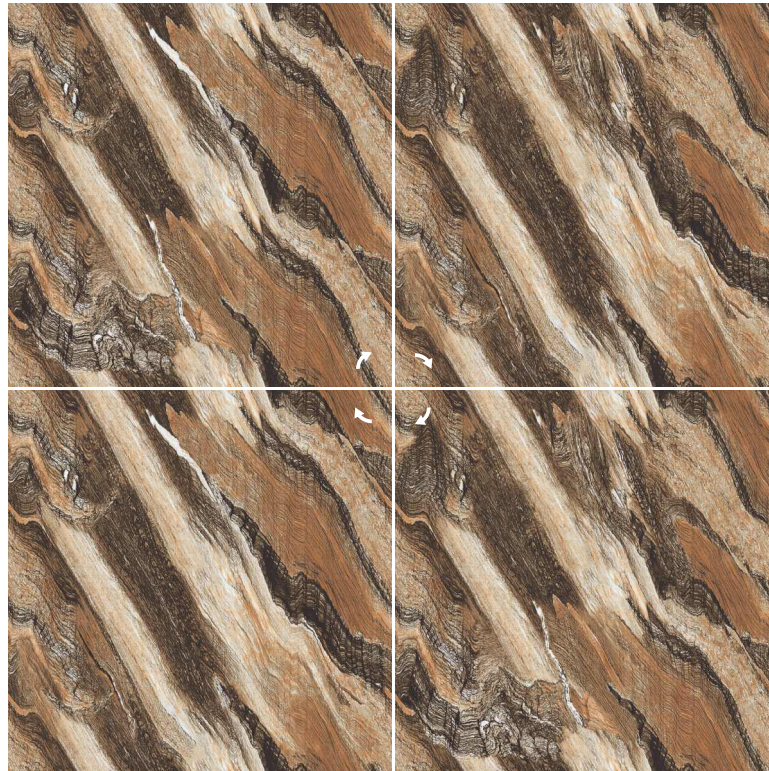

EL-ARID BEIGE

Endless
COLLECTION

—

FINISH :
POLISHED

—

SIZE :
600x600mm