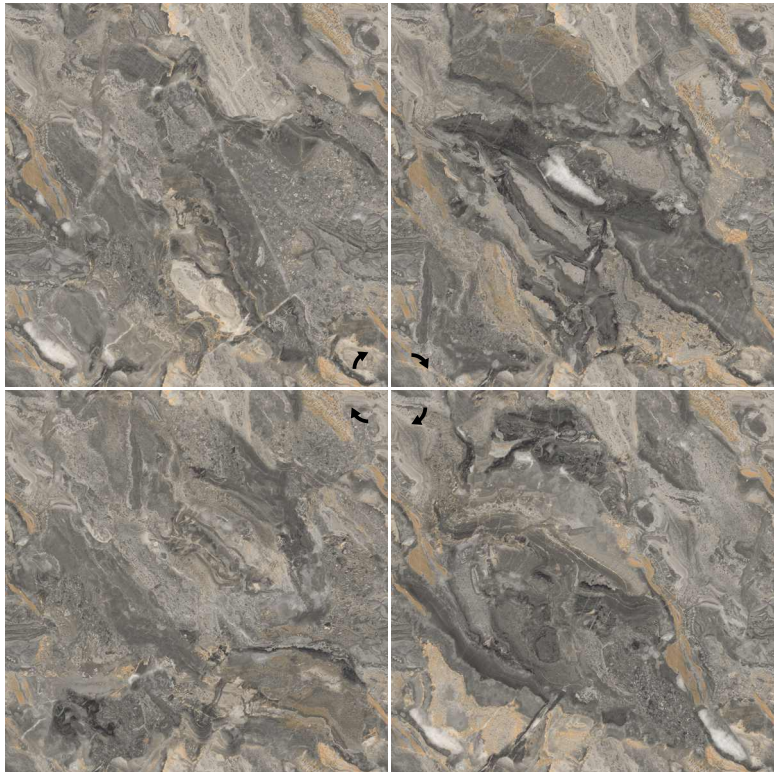

EL-FEEL DARK