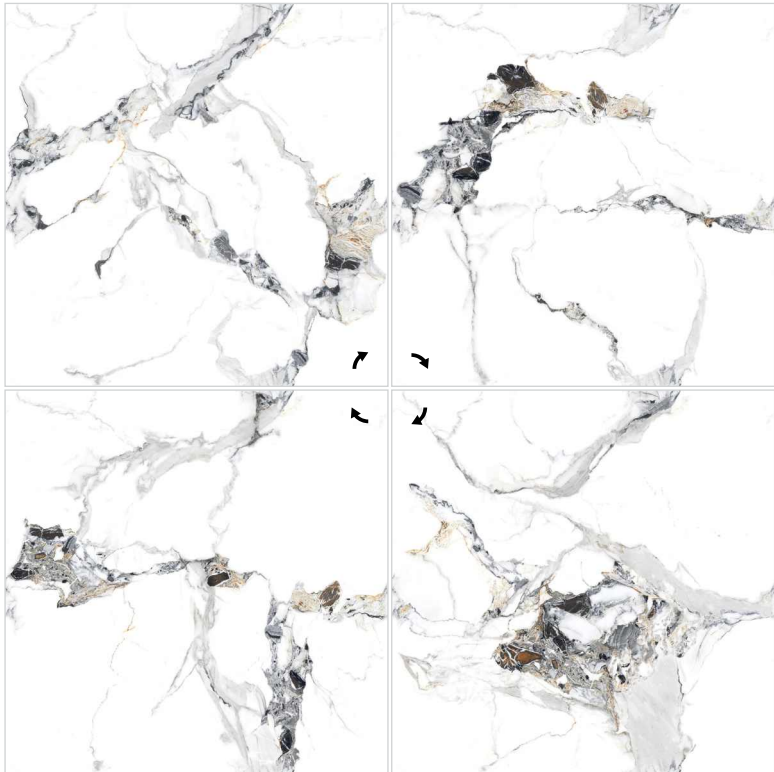

EL-MUFTY CARARA