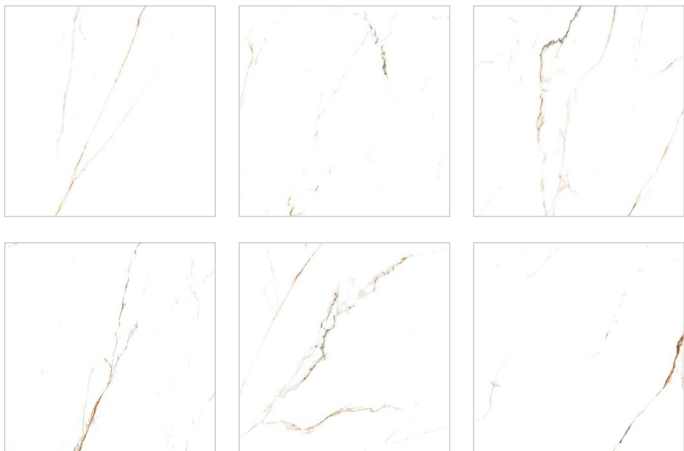

# Satvario

COLLECTION

**600x600mm**

The Satvario 600x600mm tiles flaunt a marble-like design, often featuring a white or light background with gray veins, mimicking the appearance of natural marble. Perfect for flooring and wall applications, they add a luxurious and elegant aesthetic to interior spaces. The dimensions provide a substantial surface area, making them suitable for various residential and commercial settings.

R8

FINISH : **GLOSSY**

CALCITE DAFFODIL

R8

FINISH : **GLOSSY**

CALCITE JASMINE

R8

FINISH : **GLOSSY**

CALCITE SNOWBALL

R8

FINISH : **GLOSSY**

CALCUTTA CHOCO

R10

FINISH : **GLOSSY**

CALCUTTA NAVY

R10