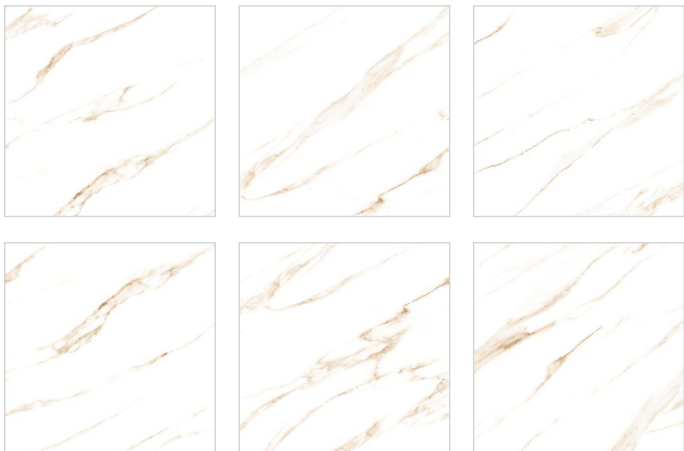

MARMO CARRARA BEIGE

R12

FINISH : **GLOSSY**