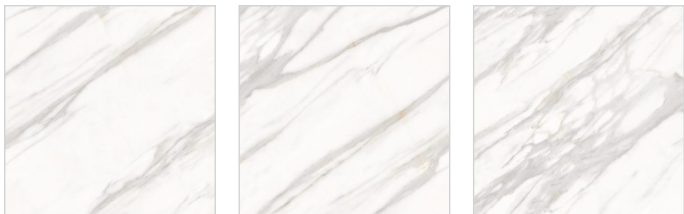

ALKARZ SATVARIO

R8

FINISH : **GLOSSY**