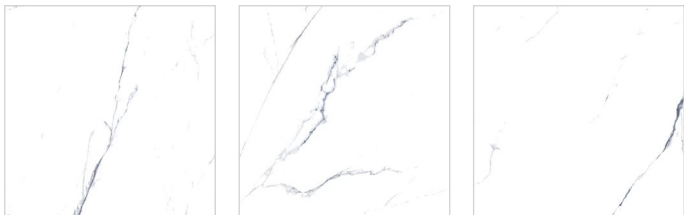

CALCITE SNOWBALL

R8