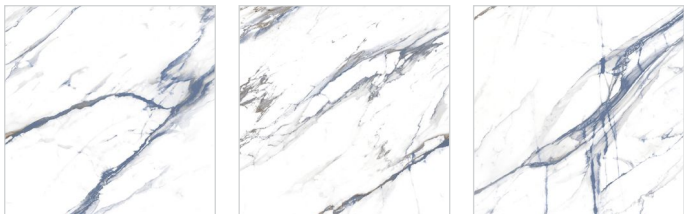

CALCUTTA NAVY

R10

FINISH : **GLOSSY**