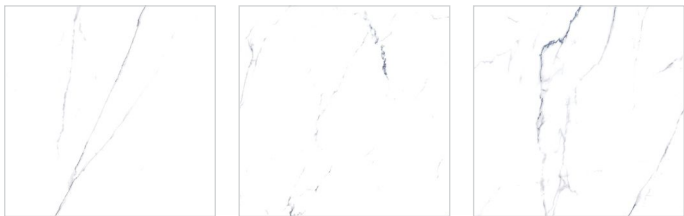

CALCITE SNOWBALL

R8