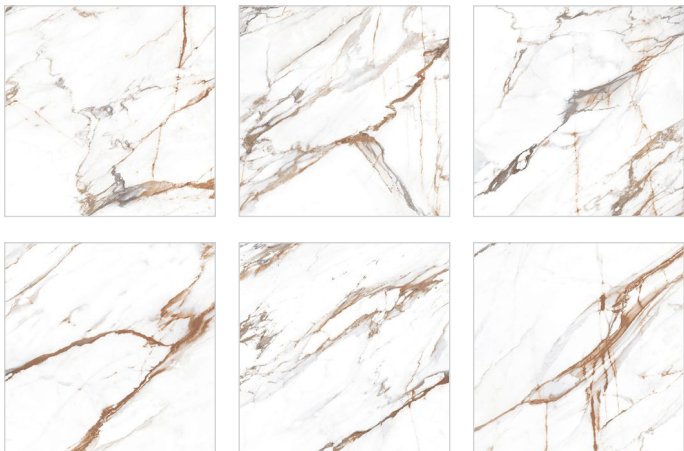

# Satvario

COLLECTION

**600x600mm**

The Satvario 600x600mm tiles flaunt a marble-like design, often featuring a white or light background with gray veins, mimicking the appearance of natural marble. Perfect for flooring and wall applications, they add a luxurious and elegant aesthetic to interior spaces. The dimensions provide a substantial surface area, making them suitable for various residential and commercial settings.

CALCITE SNOWBALL

R8

FINISH : **GLOSSY**

CALCUTTA CHOCO

R10

FINISH : **GLOSSY**

CALCUTTA NAVY

R10