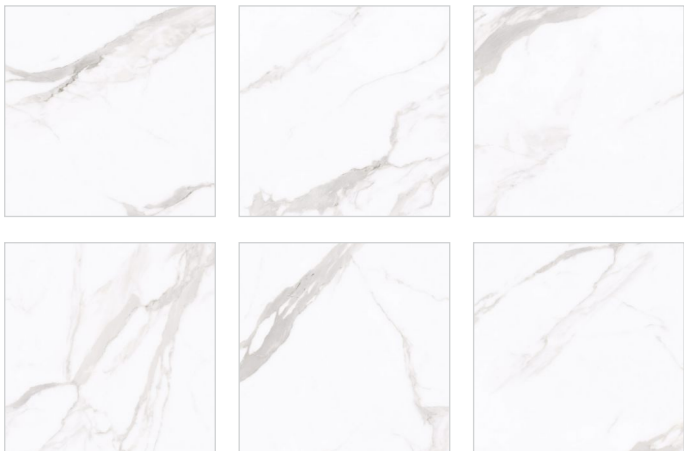

GLAMORUS WHITE

R12

FINISH : **GLOSSY**