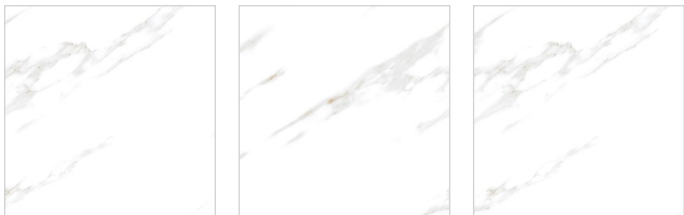

MARVEL CARRARA

R8

FINISH : **GLOSSY**