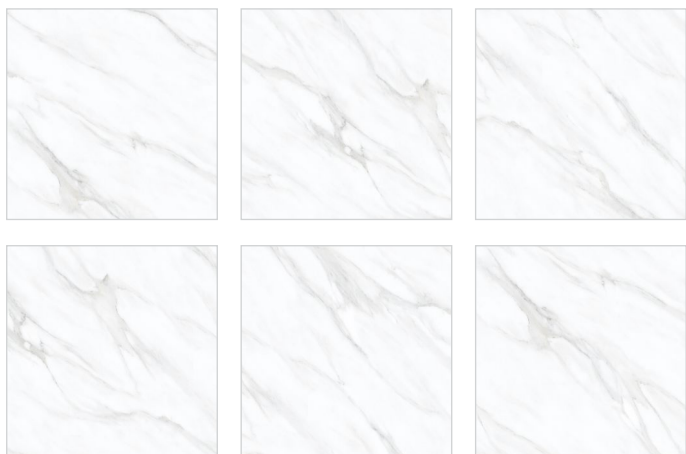

ALICANTE SMOKE

R8

FINISH : **GLOSSY**