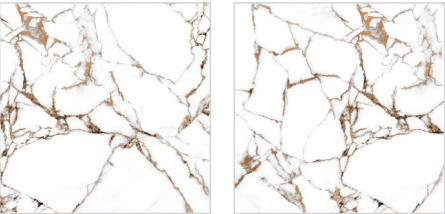

SPYKER SATVARIO

R3

FINISH : **GLOSSY**