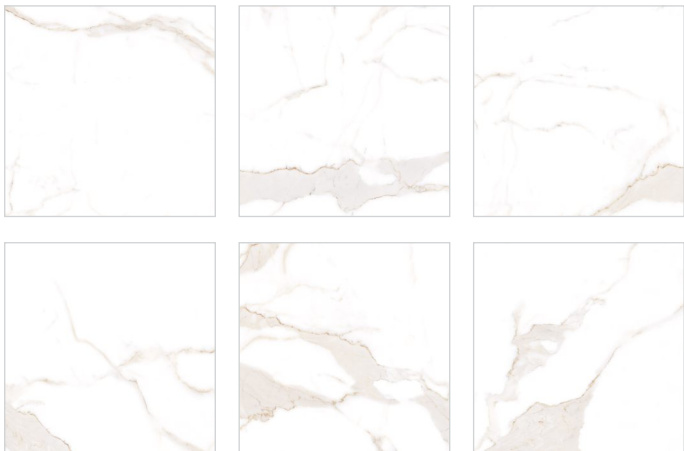

CLOT SATVARIO

R12

FINISH : **GLOSSY**