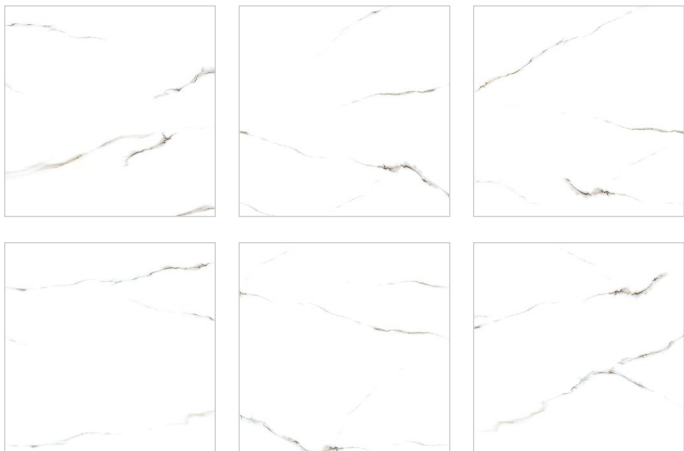

KEROL STATUARIO

R8

FINISH : **GLOSSY**