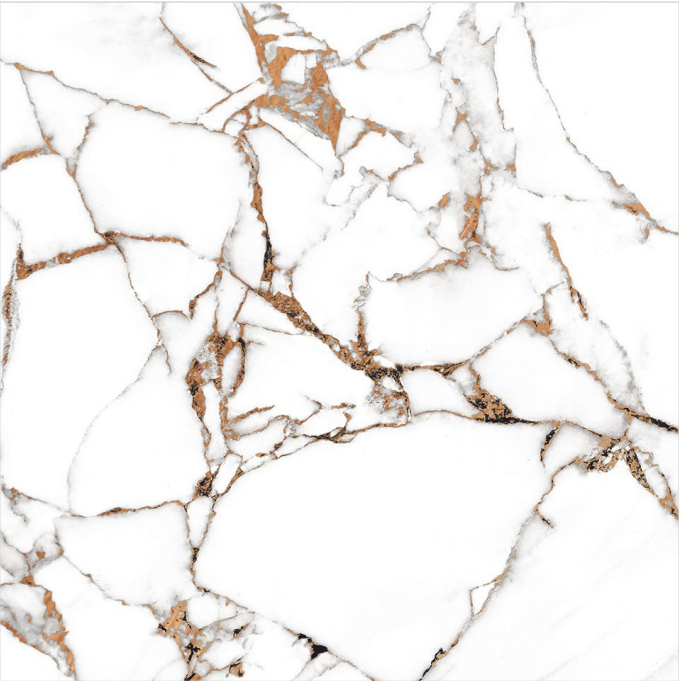

SPYKER SATVARIO

R3

FINISH : **GLOSSY**