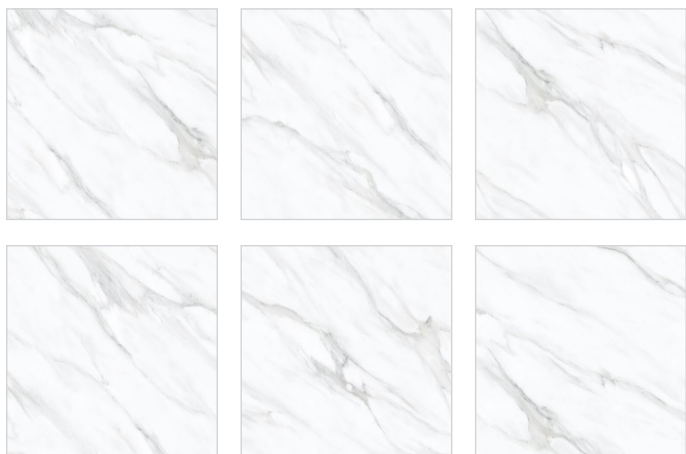

ALICANTE VINCA

R8