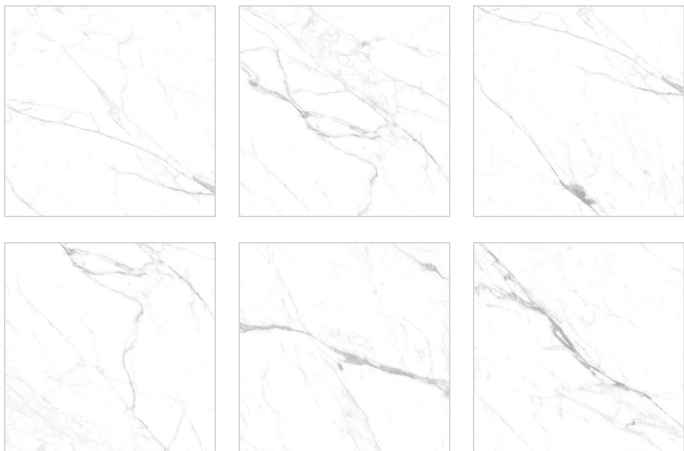

LISKI STATUARIO

R10

FINISH : **GLOSSY**