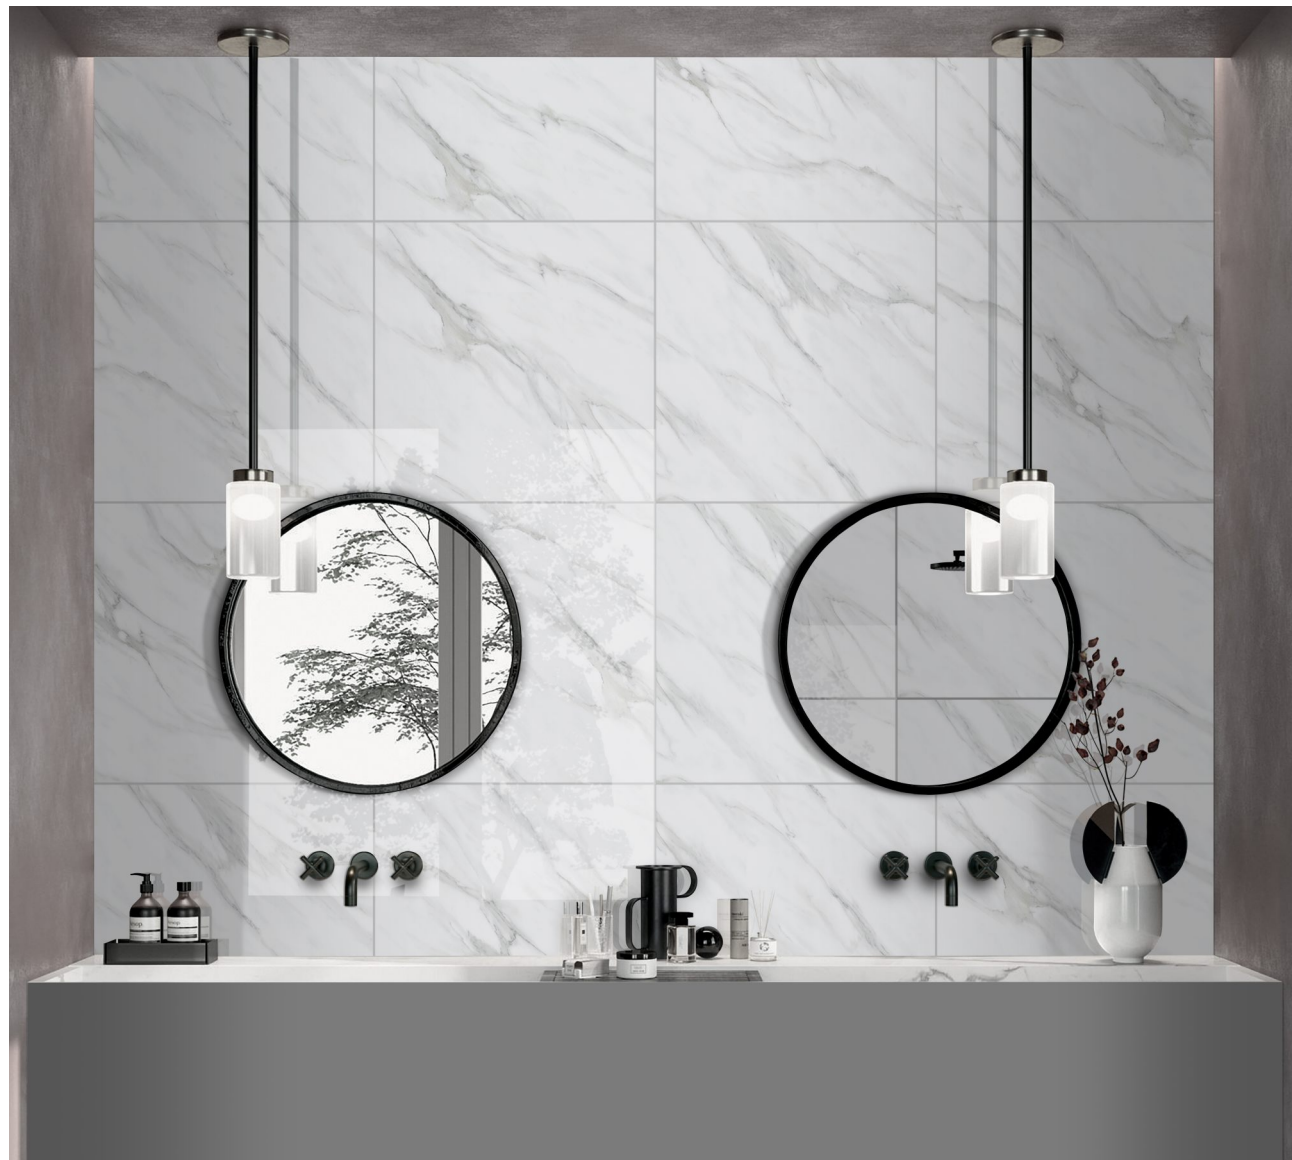

FINISH : **GLOSSY**