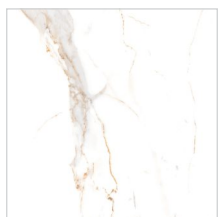

# Satvario

COLLECTION

**600x600mm**

The Satvario 600x600mm tiles flaunt a marble-like design, often featuring a white or light background with gray veins, mimicking the appearance of natural marble. Perfect for flooring and wall applications, they add a luxurious and elegant aesthetic to interior spaces. The dimensions provide a substantial surface area, making them suitable for various residential and commercial settings.

FINISH : **GLOSSY**

ALKARZ SATVARIO

R8

FINISH : **GLOSSY**

ASTER STATURIO

R4

FINISH : **GLOSSY**

ARBESCATO GREY

R8

FINISH : **GLOSSY**

CALCITE DAFFODIL

R8

FINISH : **GLOSSY**

CALCITE JASMINE

R8

FINISH : **GLOSSY**

CALCITE SNOWBALL

R8

FINISH : **GLOSSY**

CALCUTTA CHOCO

R10

FINISH : **GLOSSY**

CALCUTTA NAVY

R10