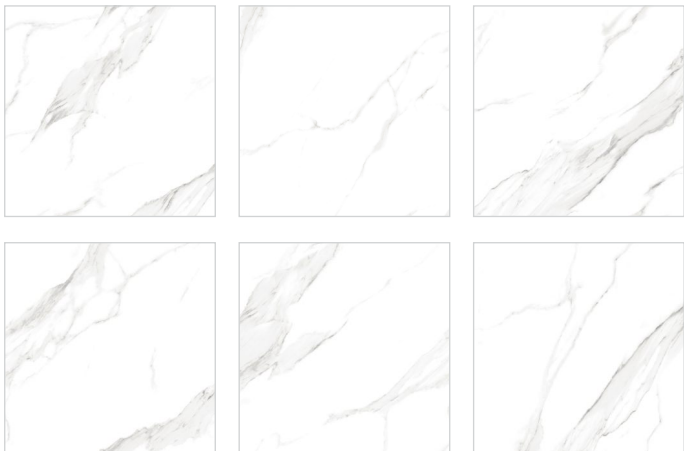

GERMAN WHITE

R8

FINISH : **GLOSSY**