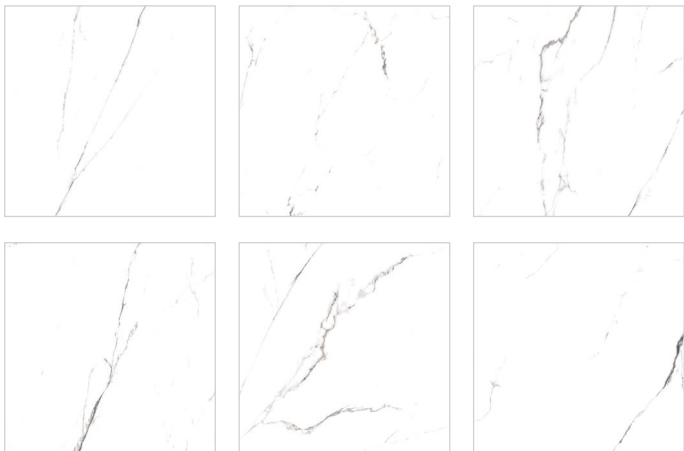

# Satvario

COLLECTION

**600x600mm**

The Satvario 600x600mm tiles flaunt a marble-like design, often featuring a white or light background with gray veins, mimicking the appearance of natural marble. Perfect for flooring and wall applications, they add a luxurious and elegant aesthetic to interior spaces. The dimensions provide a substantial surface area, making them suitable for various residential and commercial settings.

R8

FINISH : **GLOSSY**

CALCITE DAFFODIL

R8

FINISH : **GLOSSY**

CALCITE JASMINE

R8

FINISH : **GLOSSY**