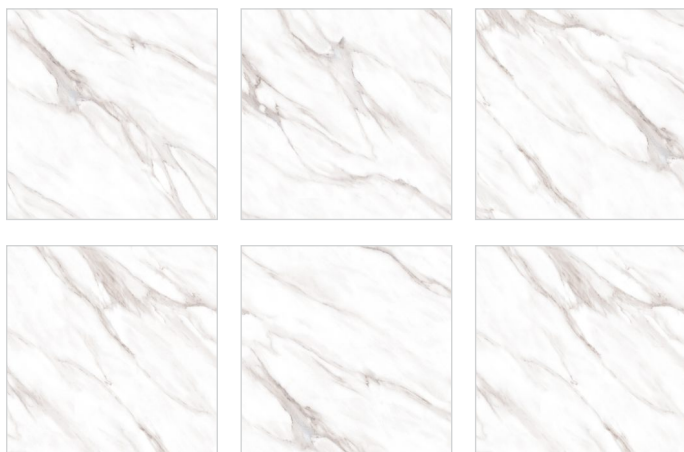

ALICANTE ROUGH

R8