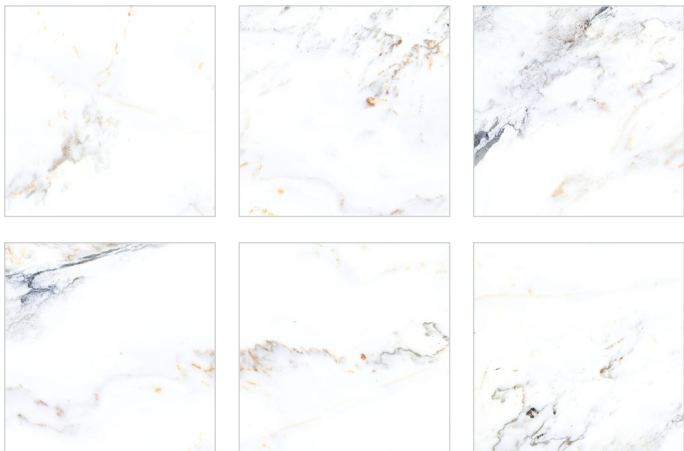

GLACIER SNOWFLAKE

R8