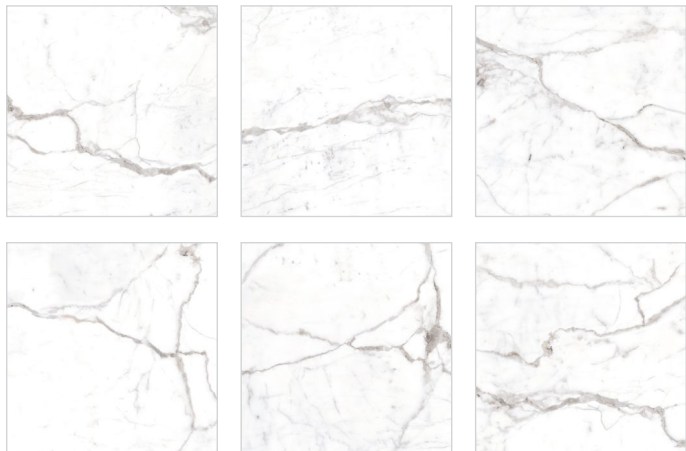

ARBESCATO GREY

R8