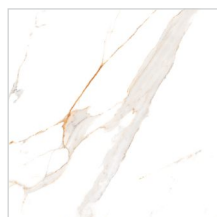

# Satvario

COLLECTION

**600x600mm**

The Satvario 600x600mm tiles flaunt a marble-like design, often featuring a white or light background with gray veins, mimicking the appearance of natural marble. Perfect for flooring and wall applications, they add a luxurious and elegant aesthetic to interior spaces. The dimensions provide a substantial surface area, making them suitable for various residential and commercial settings.

FINISH : **GLOSSY**

ALKARZ SATVARIO

R8

FINISH : **GLOSSY**

ASTER STATURIO

R4

FINISH : **GLOSSY**

ARBESCATO GREY

R8

FINISH : **GLOSSY**

CALCITE DAFFODIL

R8

FINISH : **GLOSSY**

CALCITE JASMINE

R8

FINISH : **GLOSSY**