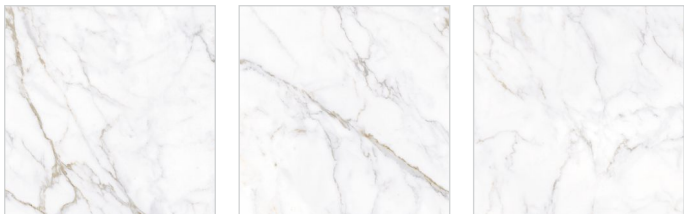

LEAF STATUARIO

R10

FINISH : **GLOSSY**