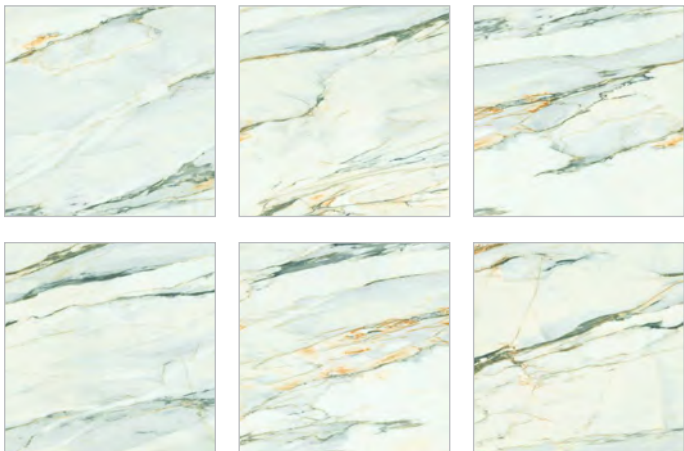

R8

R8

Polished
COLLECTION

—
FINISH :
GLOSSY
—

SIZE :
600x600mm