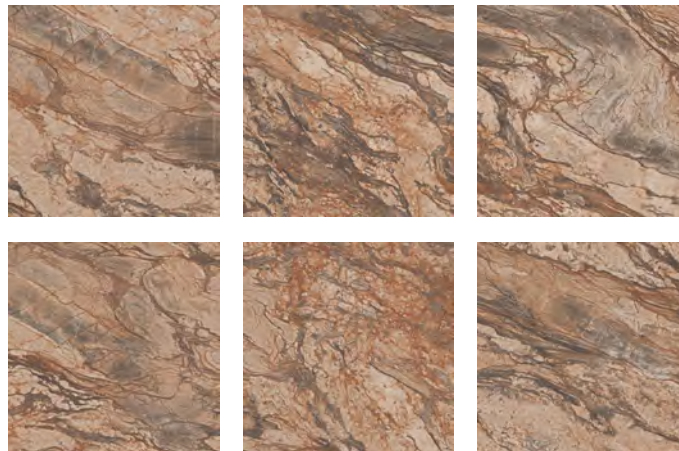

R8

ARCADIA WOOD

R8

Polished
COLLECTION

FINISH :
GLOSSY

SIZE :
600x600mm