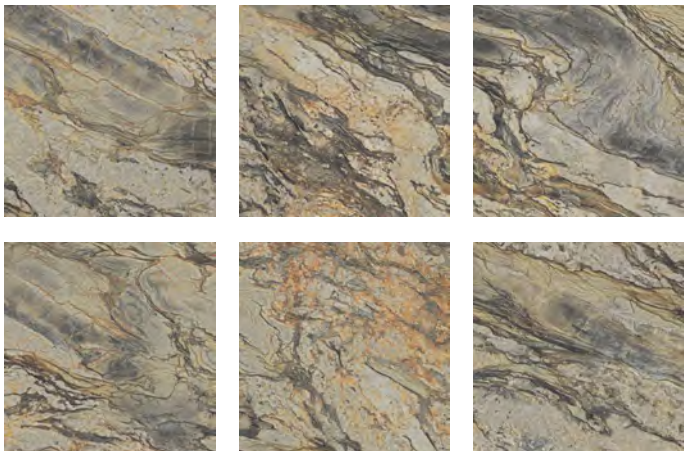

R8

ARCADIA WOOD

R8

Polished
COLLECTION

FINISH :
GLOSSY

SIZE :
600x600mm