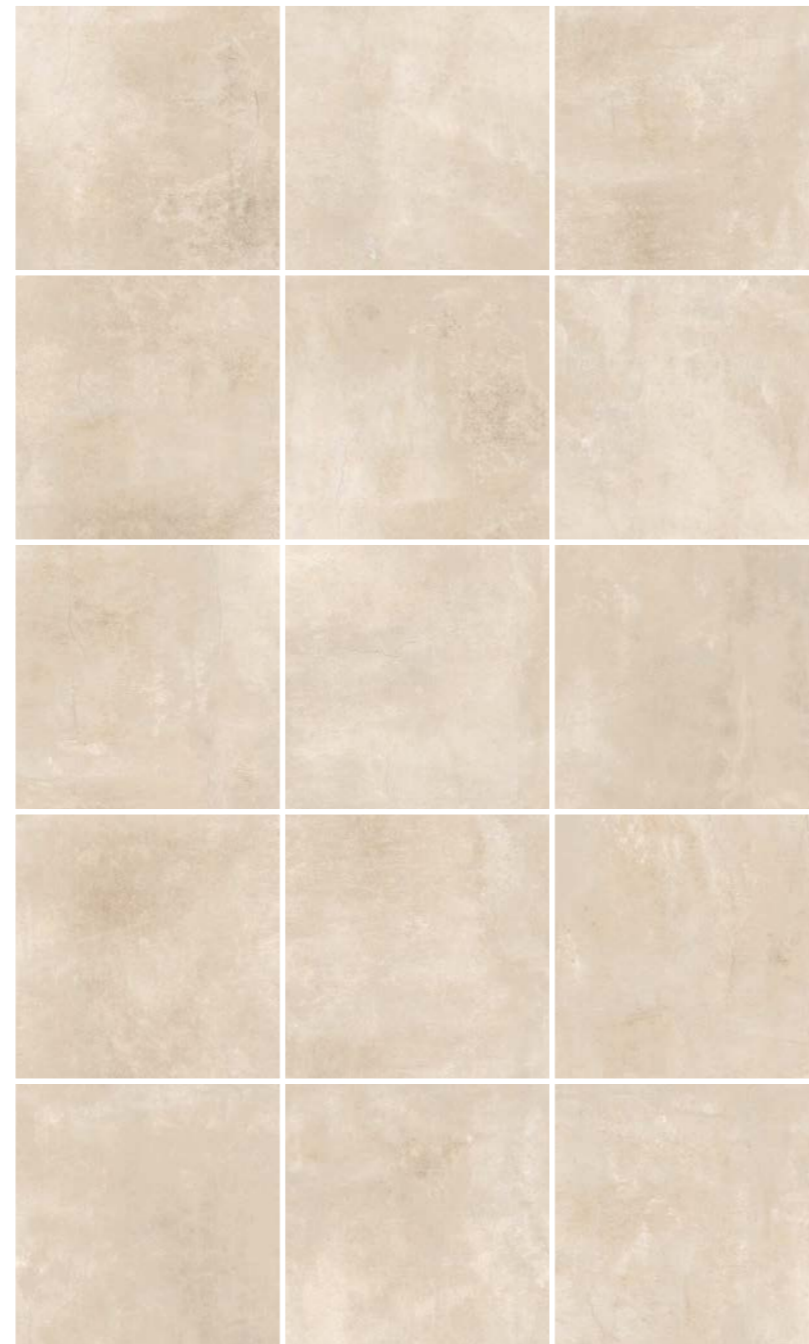

Moldavit_Series

AVAILABLE COLOR

20
mm **OUTDOOR**
PORCELAIN

Thickness

Surface

Available Sizes

60x120cm

60x90cm

60x60cm

Moldavit Moka