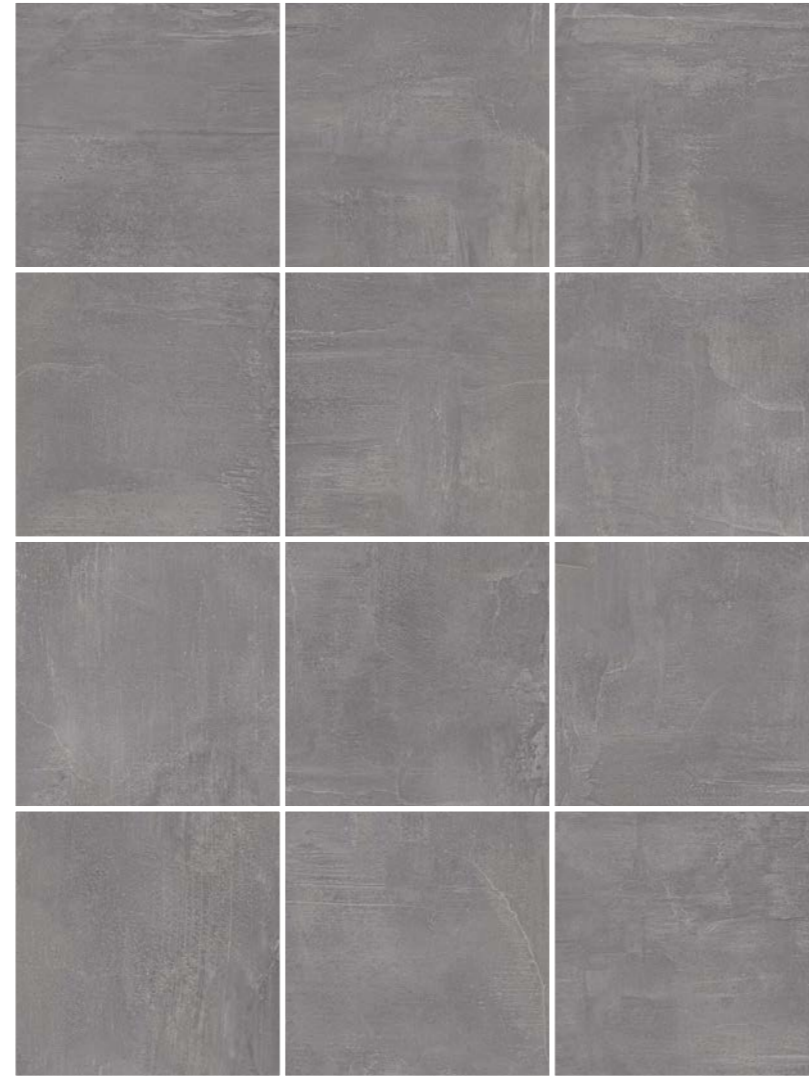

Korba_Series

AVAILABLE COLOR

20
mm **OUTDOOR**
PORCELAIN

Thickness

Surface

Available Sizes

60x120cm

60x90cm

60x60cm

Korba Black