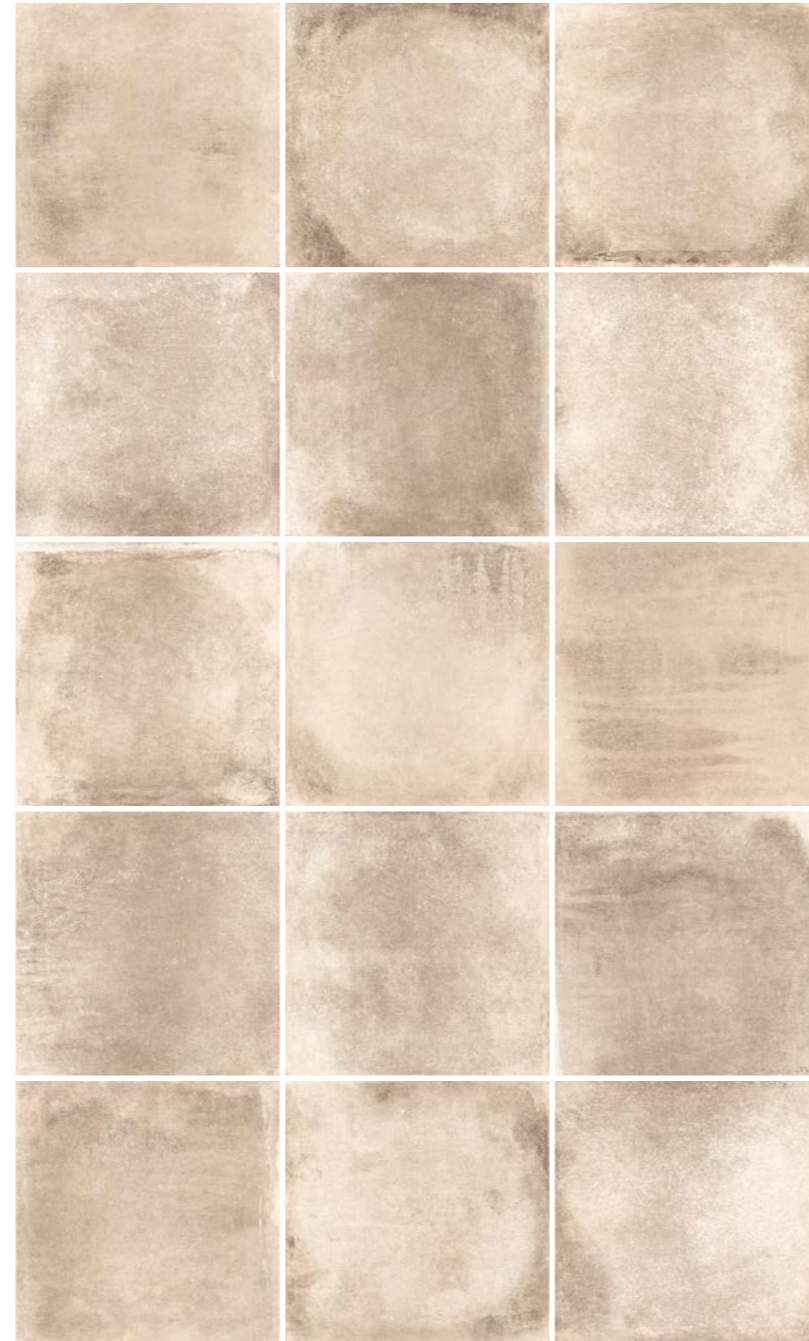

Available Sizes

60x120cm

60x90cm

60x60cm

Pelican Beige

Pelican Beige