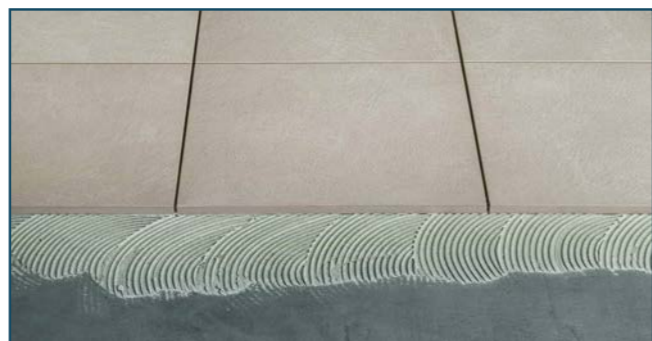

Installation On Screed With Adhesive

Elevated Floor Installation