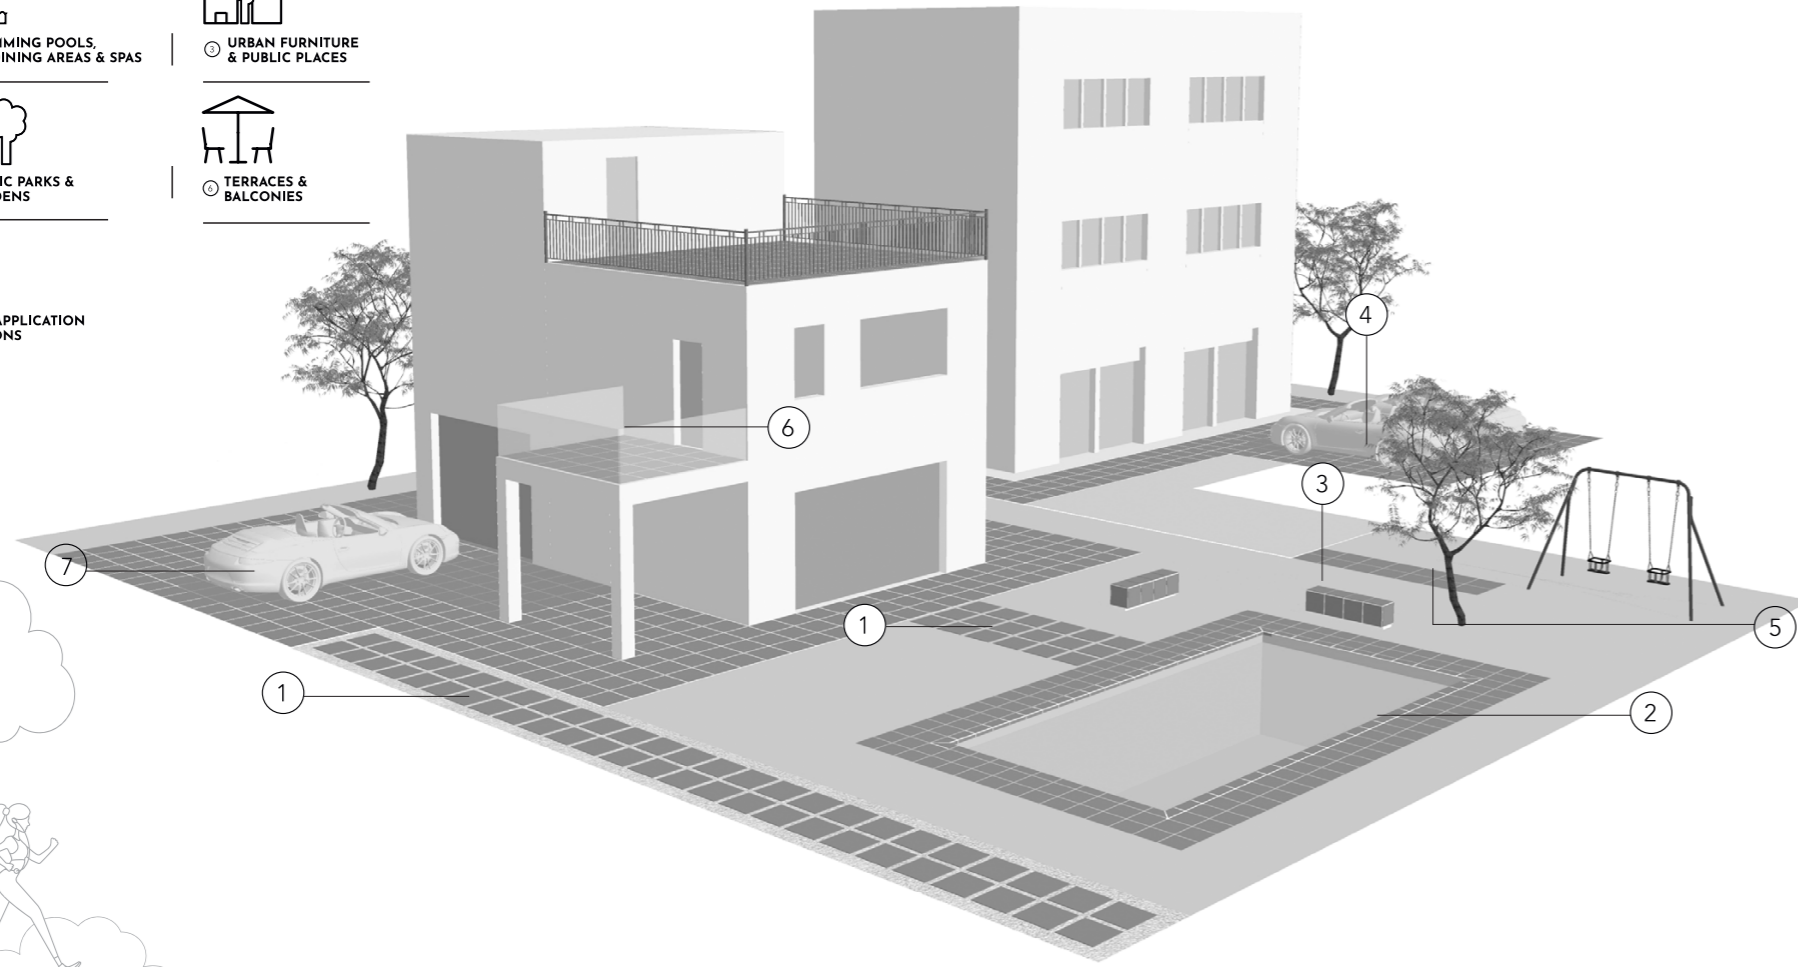

INTENDED USES

The 20mm porcelain outdoor tiles, designed for dry installation on grass, sand, gravel, and elevated floors, offers unparalleled versatility for a wide range of applications. It serves as an ideal solution for both residential and public areas, making it the perfect choice for exterior flooring.

- DRIVeways AND PATHWAYS
- SWIMMING POOLS, ADJOINING AREAS & SPAS
- URBAN FURNITURE & PUBLIC PLACES
- HIGH-TRAFFIC INDUSTRIAL ZONES
- PUBLIC PARKS & GARDENS
- TERRACES & BALCONIES
- CAR PARKS & DRIVEWAY AREAS
- OTHER APPLICATION SOLUTIONS

20MM FOR OUTDOOR FLOORING

The 20 mm outdoor porcelain tiles have superior technical quality, perfect for outdoor flooring. These tiles pose no risk of breaking, and they flawlessly connect interior and exterior spaces without disruption. They're resistant to both frost and sudden temperature changes, boasting improved anti-slip features for safety and ease of cleaning. Plus, they perfectly blend technical excellence with pleasing aesthetics, ensuring long-lasting beauty and function.

VERSATILE

EASY TO LAY, REMOVE AND REUSE

COLOURS REMAIN STABLE OVER TIME

CAN BE INSTALLED WITH DIFFERENT LAYING SYSTEMS

MULTIPLE AESTHETIC VARIATIONS SEAMLESSLY COMBINE OUTDOOR AND INDOOR FLOORING

ATTENTION TO DETAIL AND SPECIAL PIECES FOR AESTHETIC RESULTS THAT MAKE A GREAT IMPACT

RESISTANT

FROST-RESISTANT

FIRE-PROOF

RESISTANT TO MOULD & BACTERIA

HIGHLY RESISTANT TO HEAVY LOADS

HIGH RESISTANCE TO THERMAL SHOCK

FUNCTIONAL

NON-SLIP SURFACES

RESISTANT TO VEHICULAR PASSAGE IF APPLIED TO A SCREED

EASY TO CLEAN

ECO-FRIENDLY