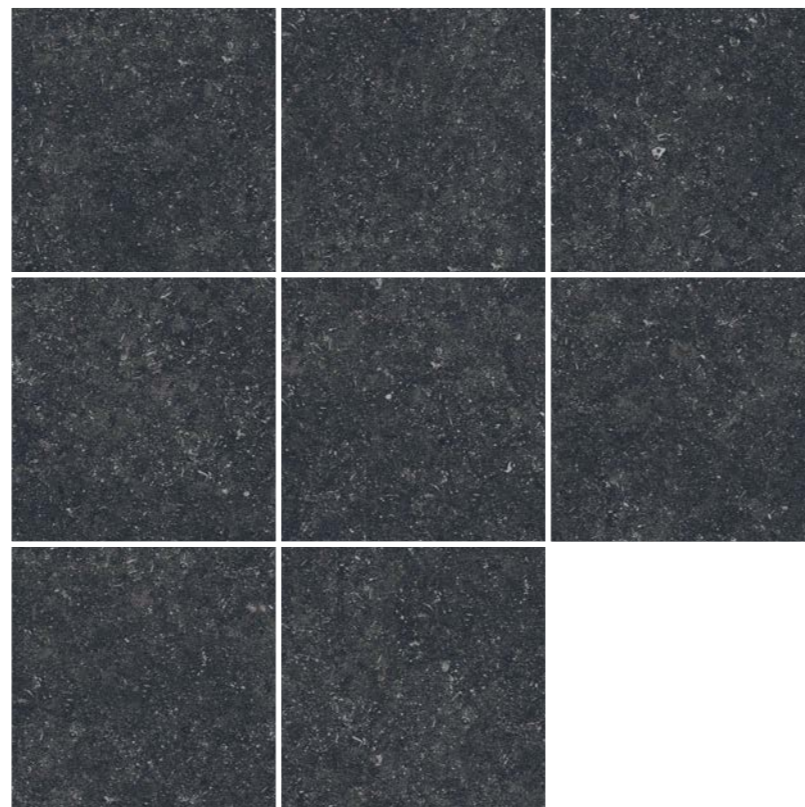

Naoli_Series

AVAILABLE COLOR

20
mm **OUTDOOR**
PORCELAIN

Thickness

Surface

Available Sizes

60x120cm

60x90cm

60x60cm

Naoli Black

Naoli Black