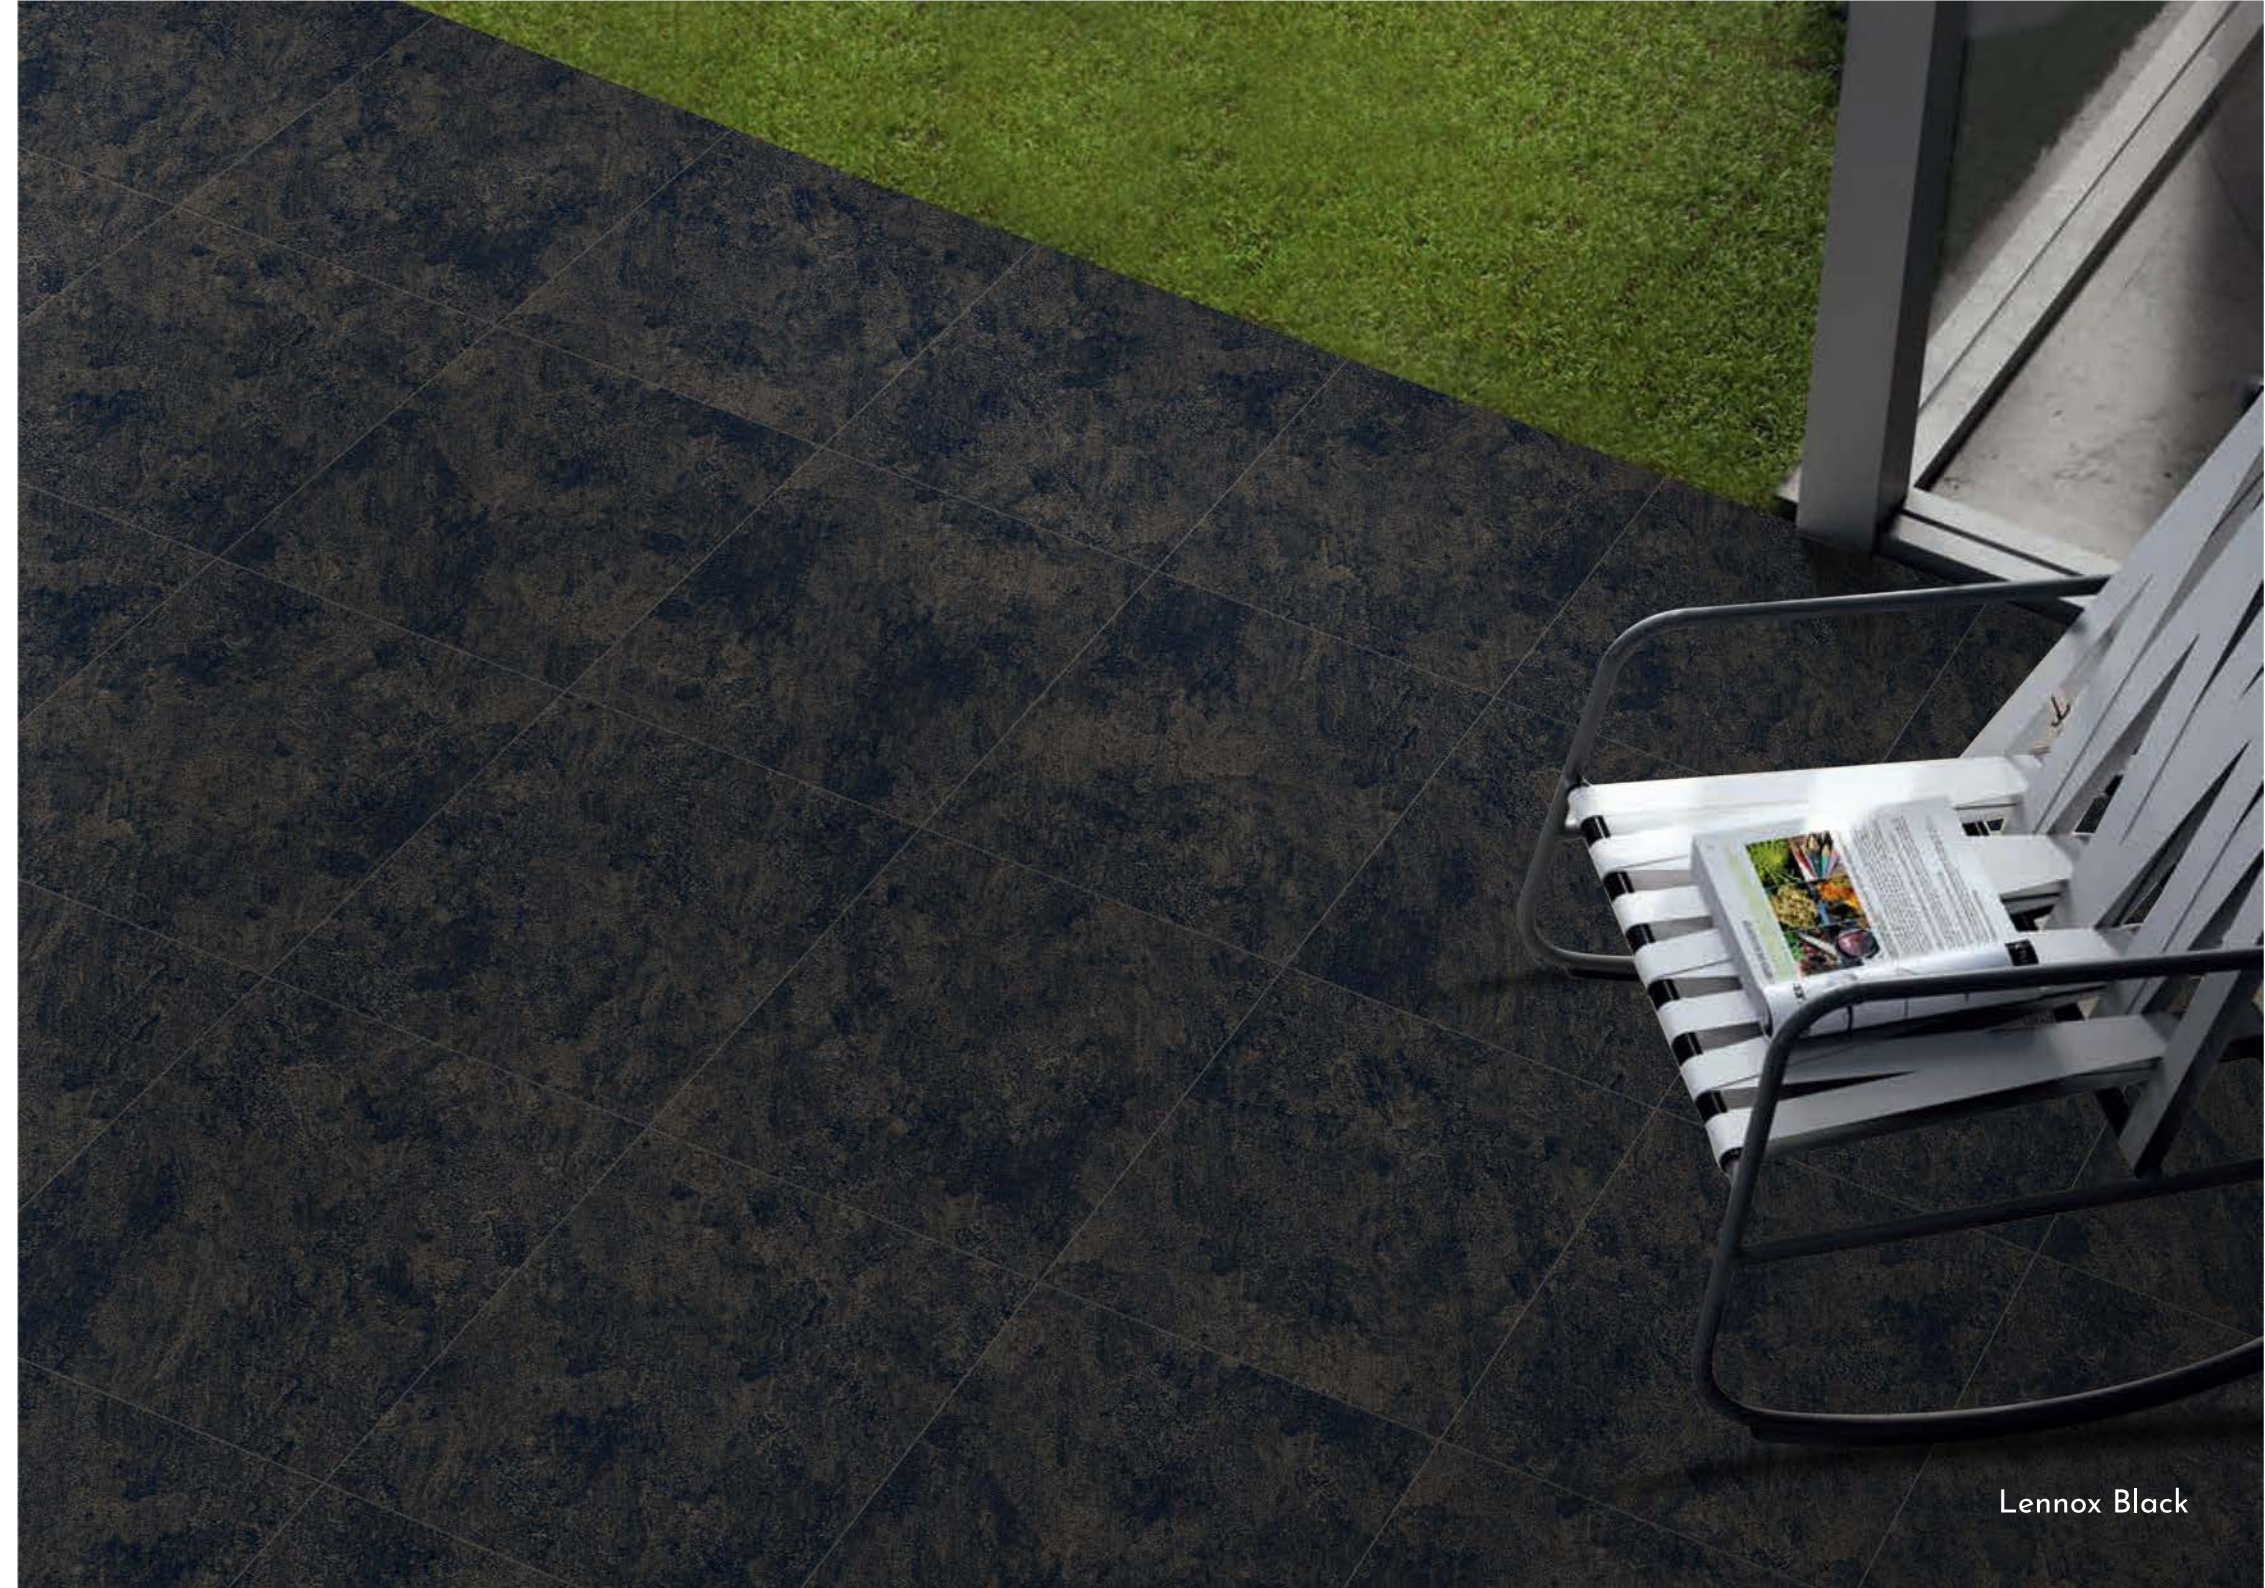

Lennox_Series

AVAILABLE COLOR

20
mm **OUTDOOR**
PORCELAIN

Thickness

Surface

Available Sizes

60x120cm

60x90cm

60x60cm

Lennox Black

Lennox Black