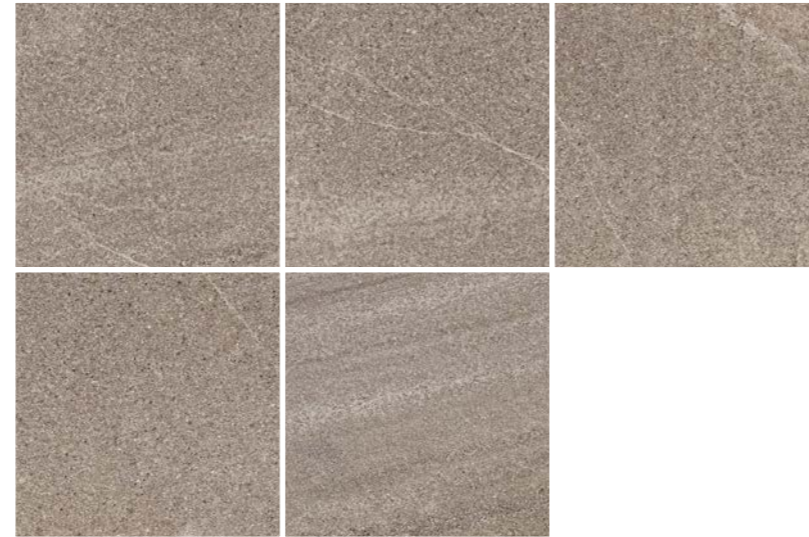

Arena Series

AVAILABLE COLOR

20
mm **OUTDOOR**
PORCELAIN

Thickness

Surface

Available Sizes

60x120cm

60x90cm

60x60cm

Arena Shadow

Arena Shadow