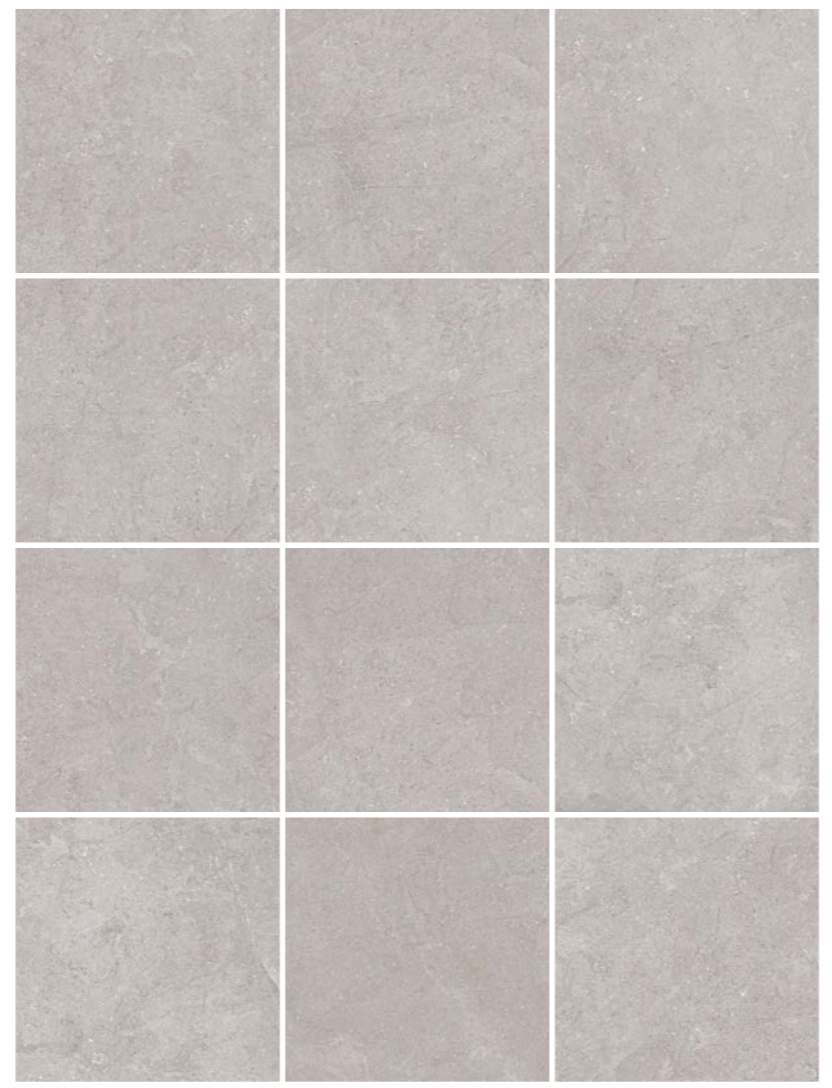

## Available Sizes

60x120cm

60x90cm

60x60cm

Arise Grey

Arise Grey