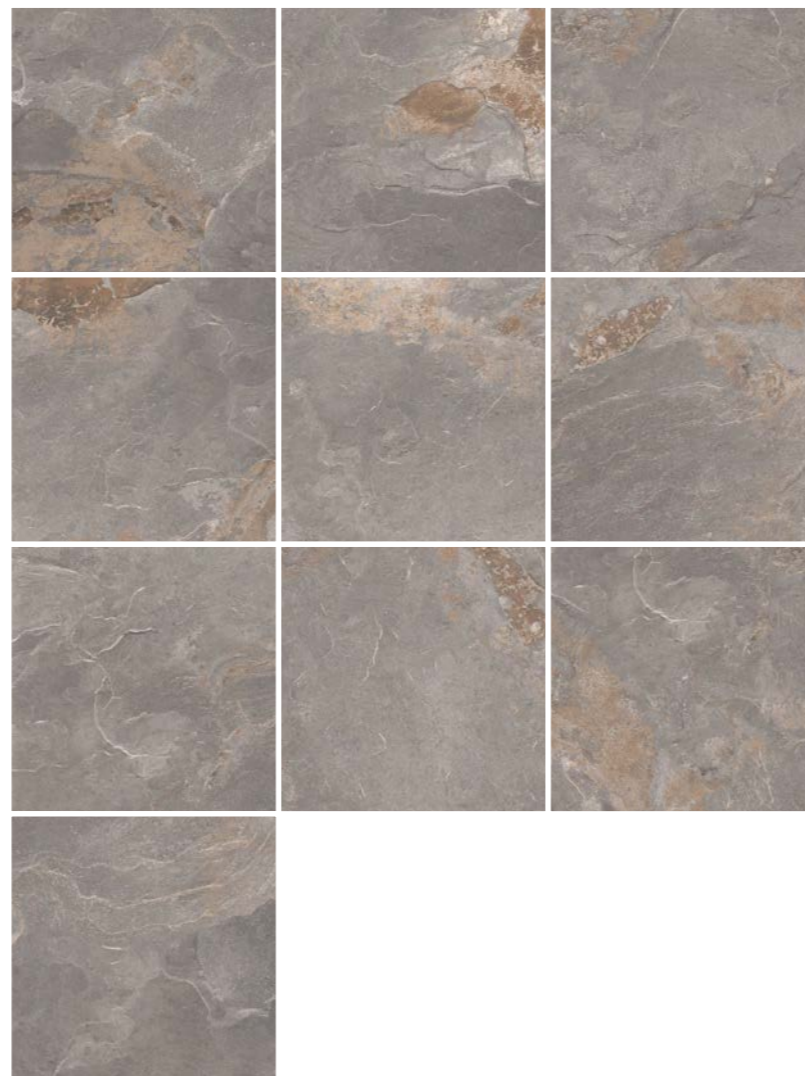

Rafael_Series

AVAILABLE COLOR

20
mm **OUTDOOR**
PORCELAIN

Thickness

Surface

Available Sizes

60x120cm

60x90cm

60x60cm

Rafael Fossil

Rafael Fossil