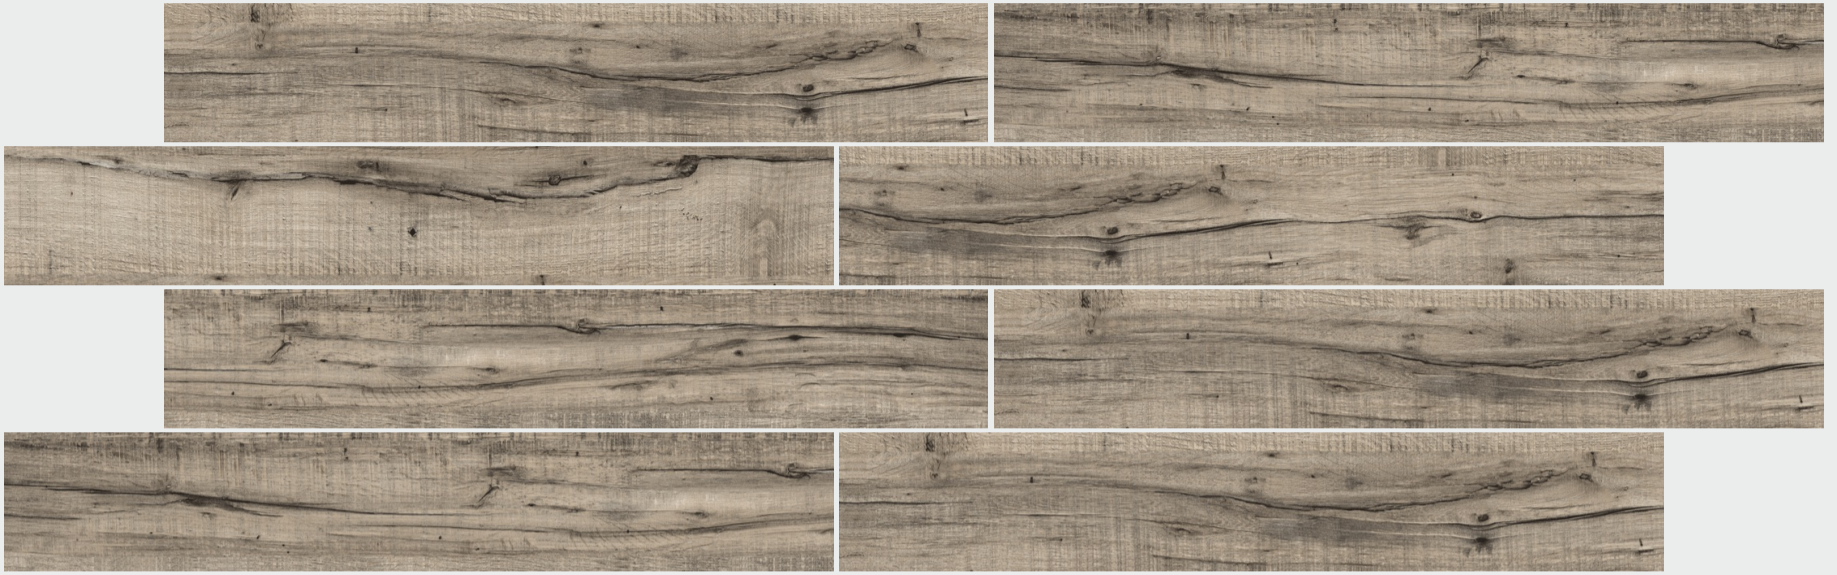

RUFF GRIS

SIZE 200 X 1200 MM | **FINISH** Matt | **THICKNESS** 10.0 MM | **RANDOM** 5

NON-SLIPPING

ACID PROOF

WEAR RESISTING

FROST FREE