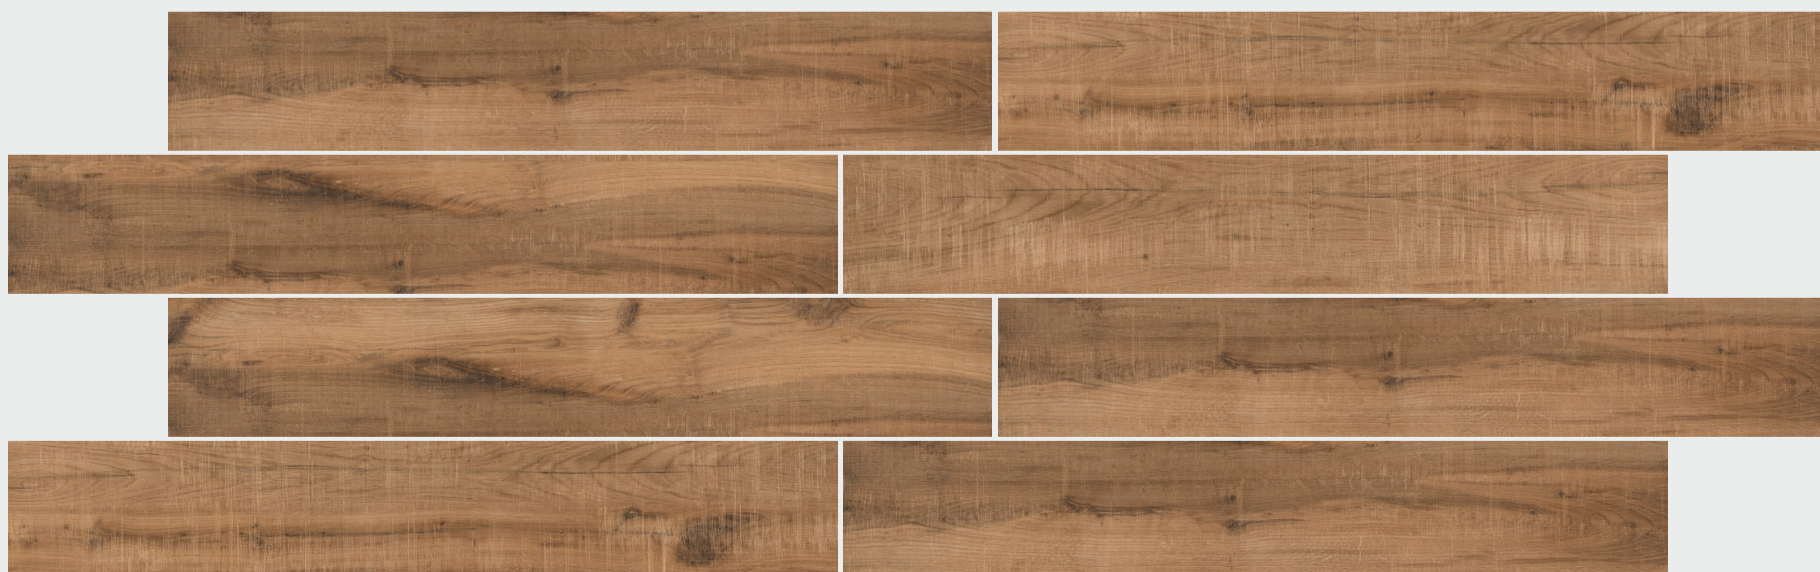

WEAR RESISTING

FROST FREE

GRAPHITE HONEY

GRAPHITE COPPER ORANGE

SIZE 200 X 1200 MM | **FINISH** Matt | **THICKNESS** 10.0 MM | **RANDOM** 5

NON-SLIPPING

ACID PROOF

WEAR RESISTING