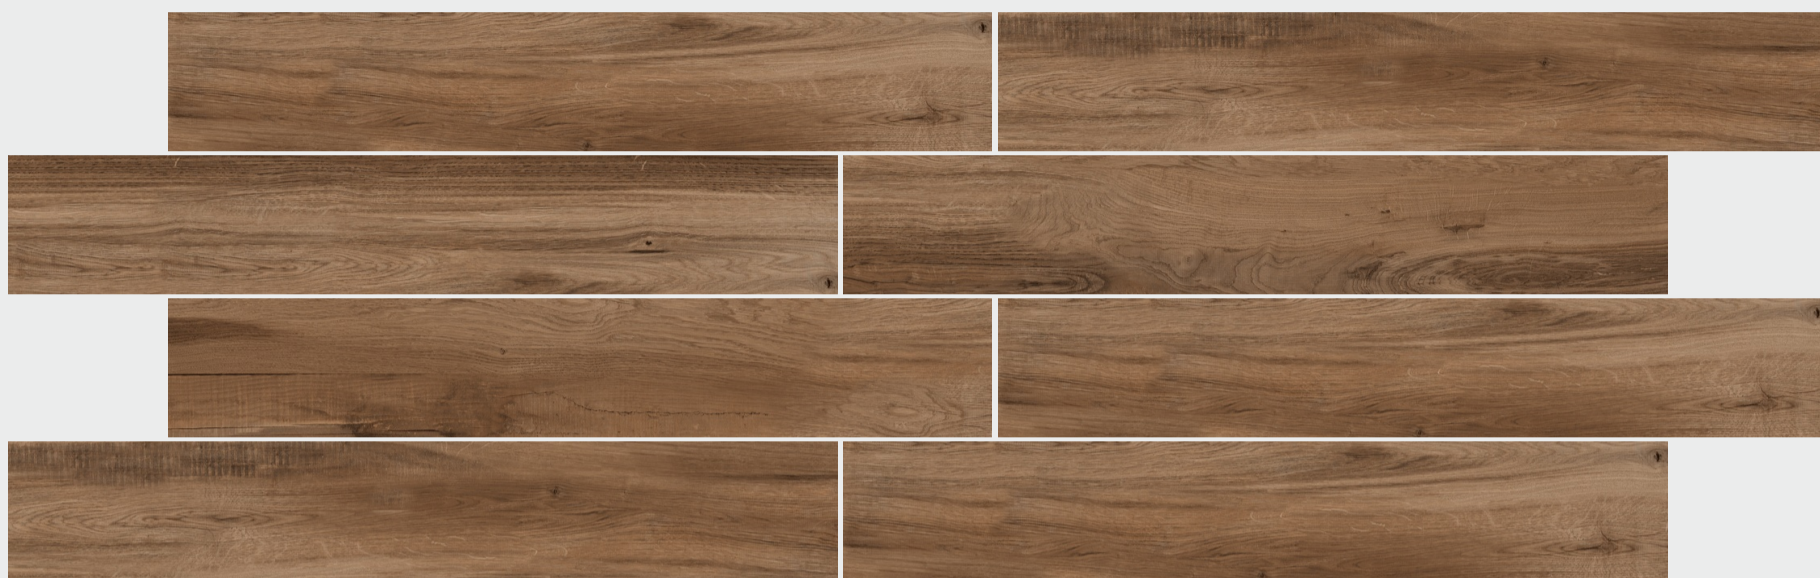

LIFE NOCE

SIZE 200 X 1200 MM | **FINISH** Matt | **THICKNESS** 10.0 MM | **RANDOM** 5

NON-SLIPPING

ACID PROOF

WEAR RESISTING

FROST FREE