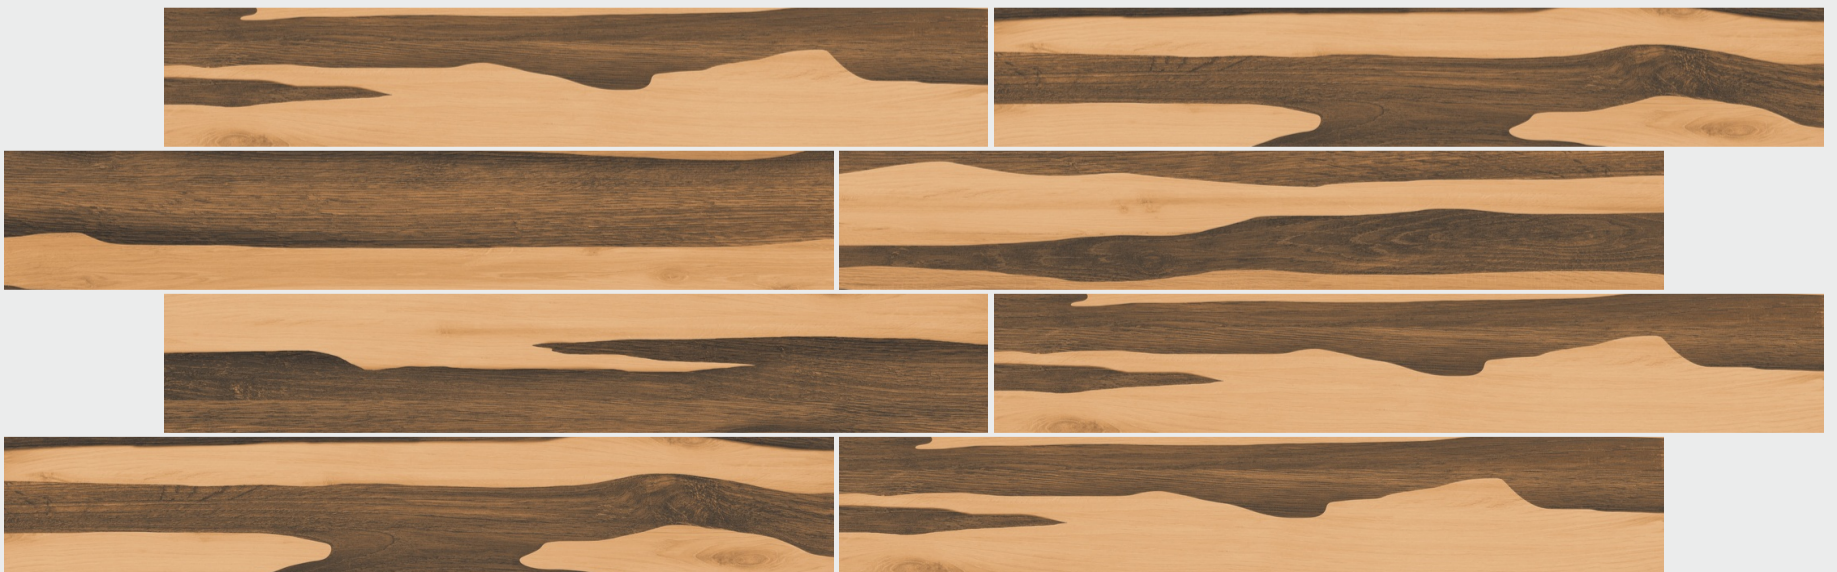

MORELLA CHEVRON

SIZE 200 X 1200 MM | **FINISH** Matt | **THICKNESS** 10.0 MM | **RANDOM** 5

NON-SLIPPING

ACID PROOF

WEAR RESISTING

FROST FREE