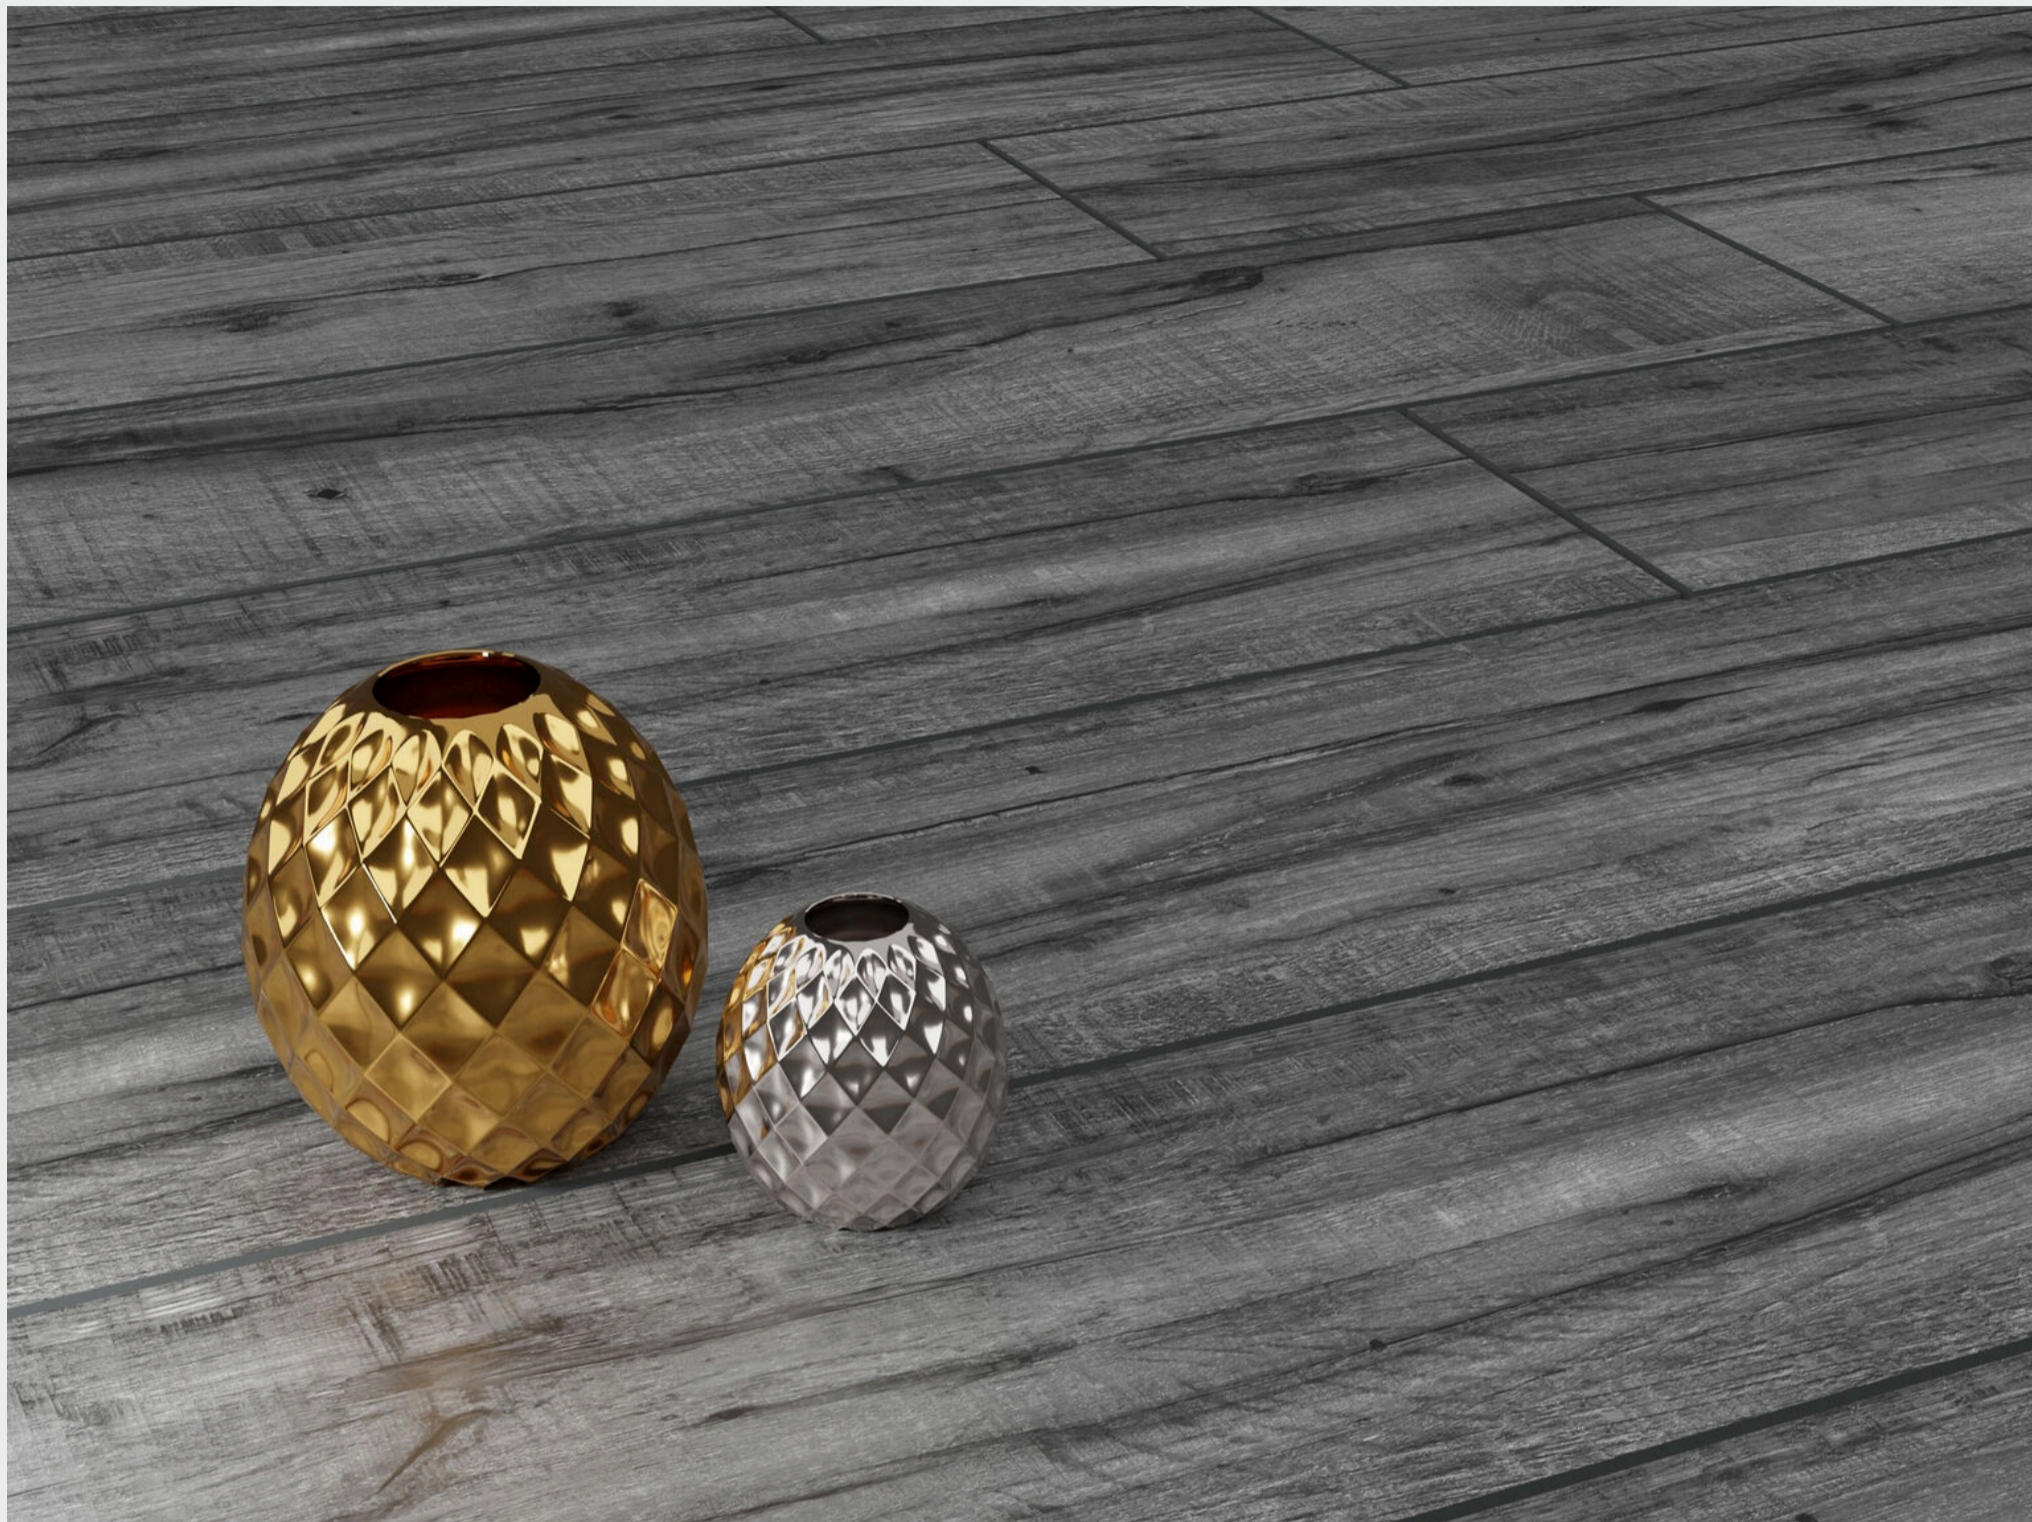

RUFF CARBON

NON-SLIPPING

ACID PROOF

WEAR-RESISTING

FROST FREE