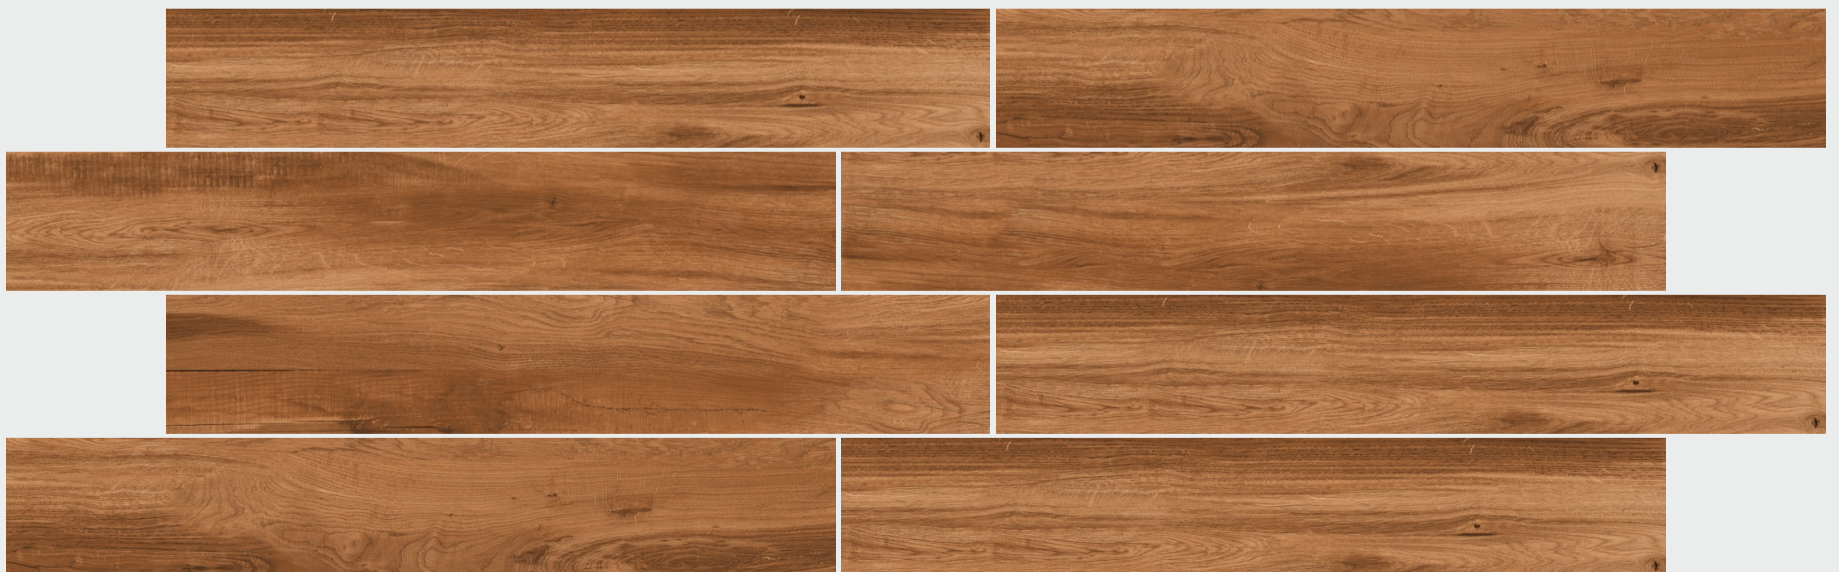

NON-SLIPPING

ACID PROOF

WEAR RESISTING

FROST FREE