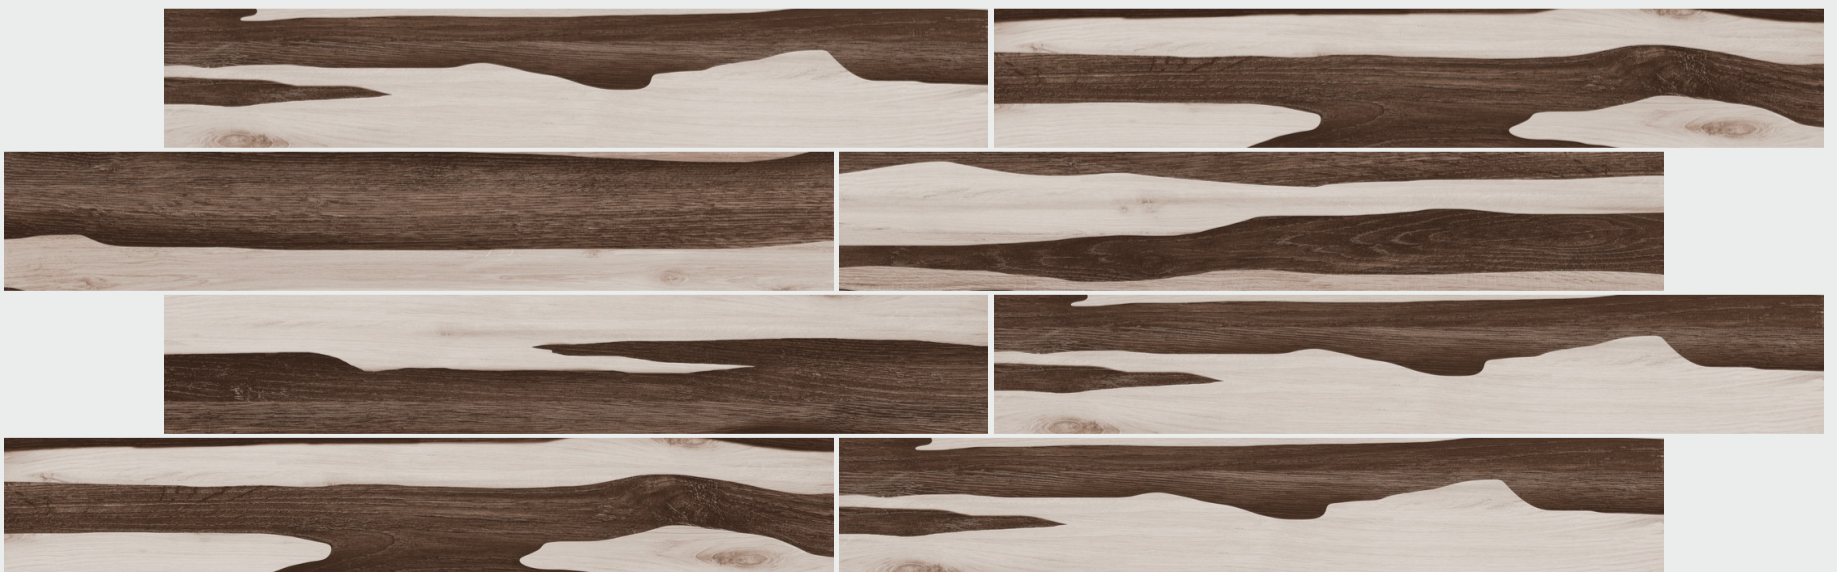

NON-SLIPPING

ACID PROOF

WEAR RESISTING

FROST FREE