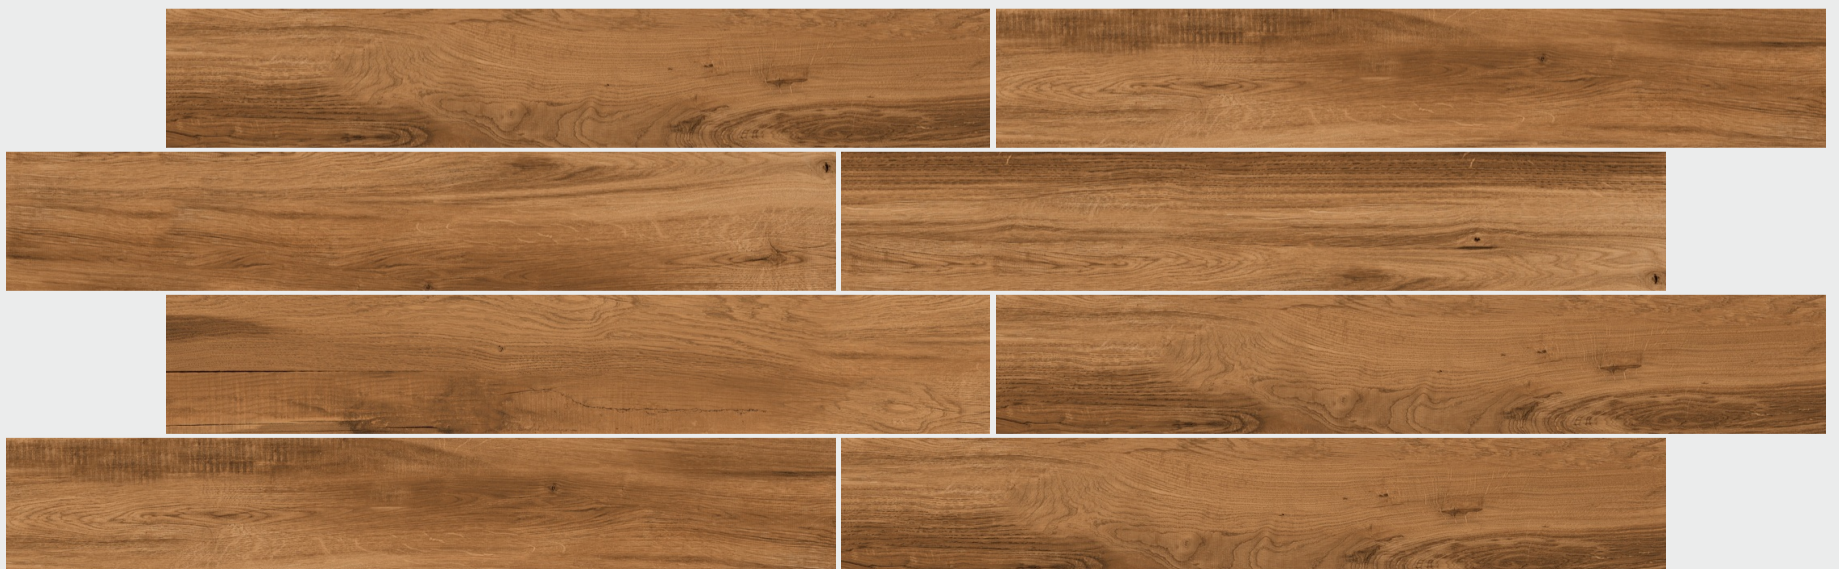

NON-SLIPPING

ACID PROOF

WEAR RESISTING

FROST FREE

LIFE NOCCIOLA

LIFE TWANY

SIZE 200 X 1200 MM | **FINISH** Matt | **THICKNESS** 10.0 MM | **RANDOM** 5

NON-SLIPPING