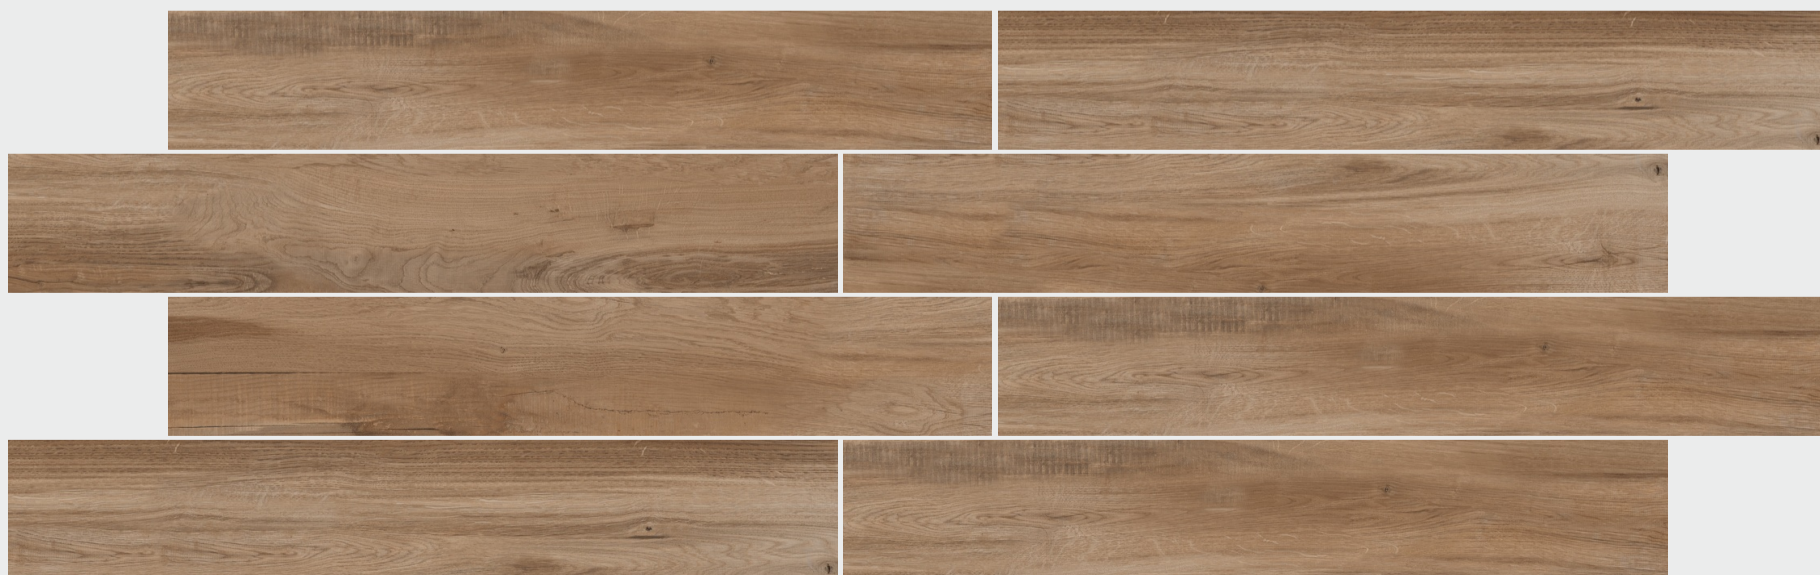

LIFE NOCCIOLA

SIZE 200 X 1200 MM | **FINISH** Matt | **THICKNESS** 10.0 MM | **RANDOM** 5

NON-SLIPPING

ACID PROOF

WEAR RESISTING

FROST FREE