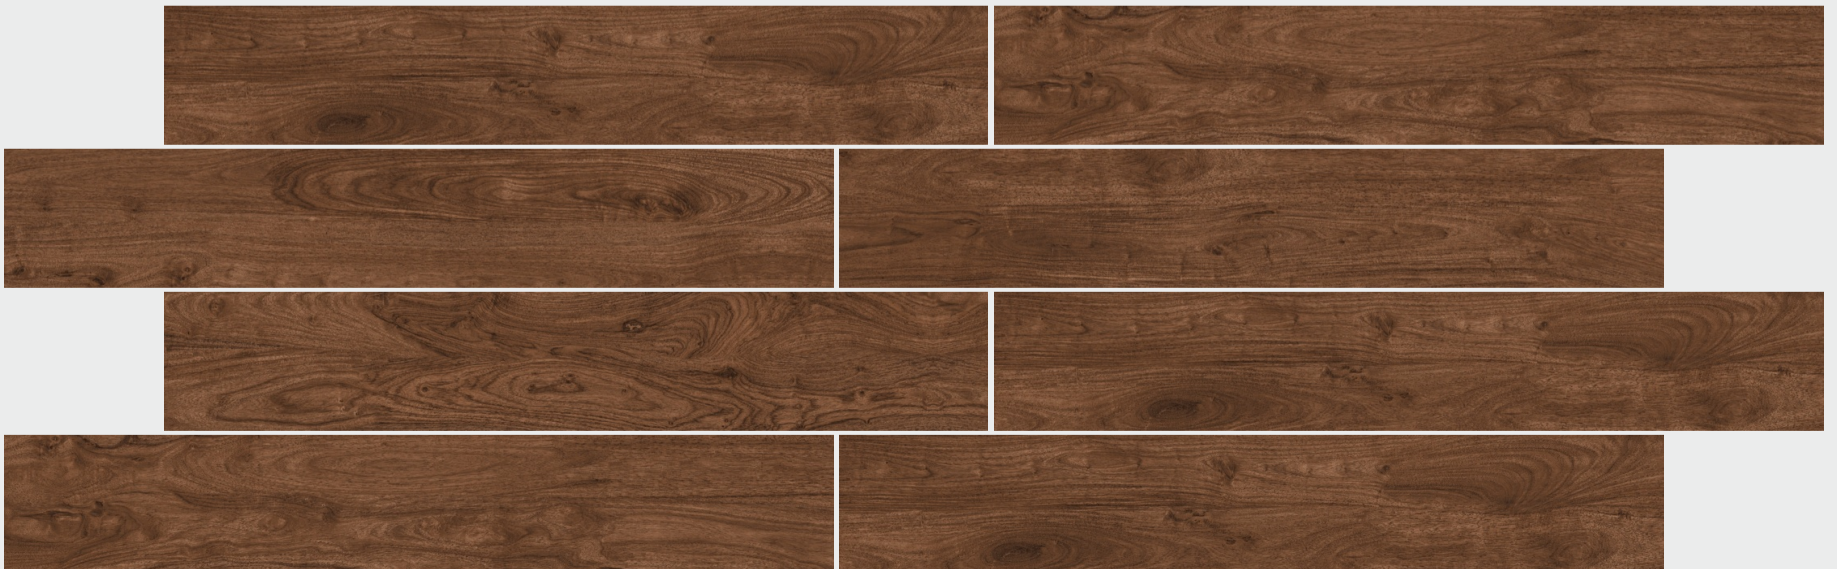

NON-SLIPPING

ACID PROOF

WEAR-RESISTING

FROST FREE