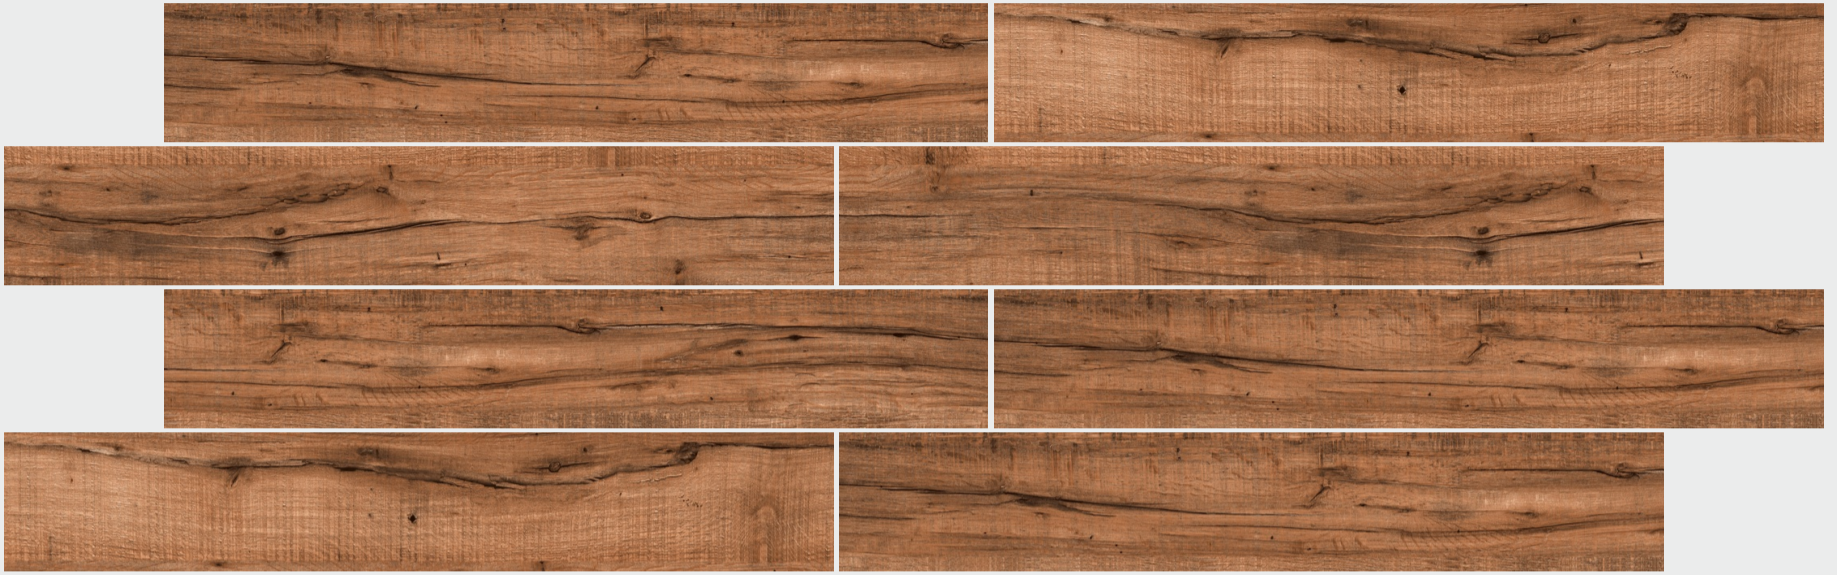

ACID PROOF

WEAR RESISTING

FROST FREE

RUFF BROWN

SIZE 200 X 1200 MM | **FINISH** Matt | **THICKNESS** 10.0 MM | **RANDOM** 5

NON-SLIPPING

ACID PROOF

WEAR RESISTING