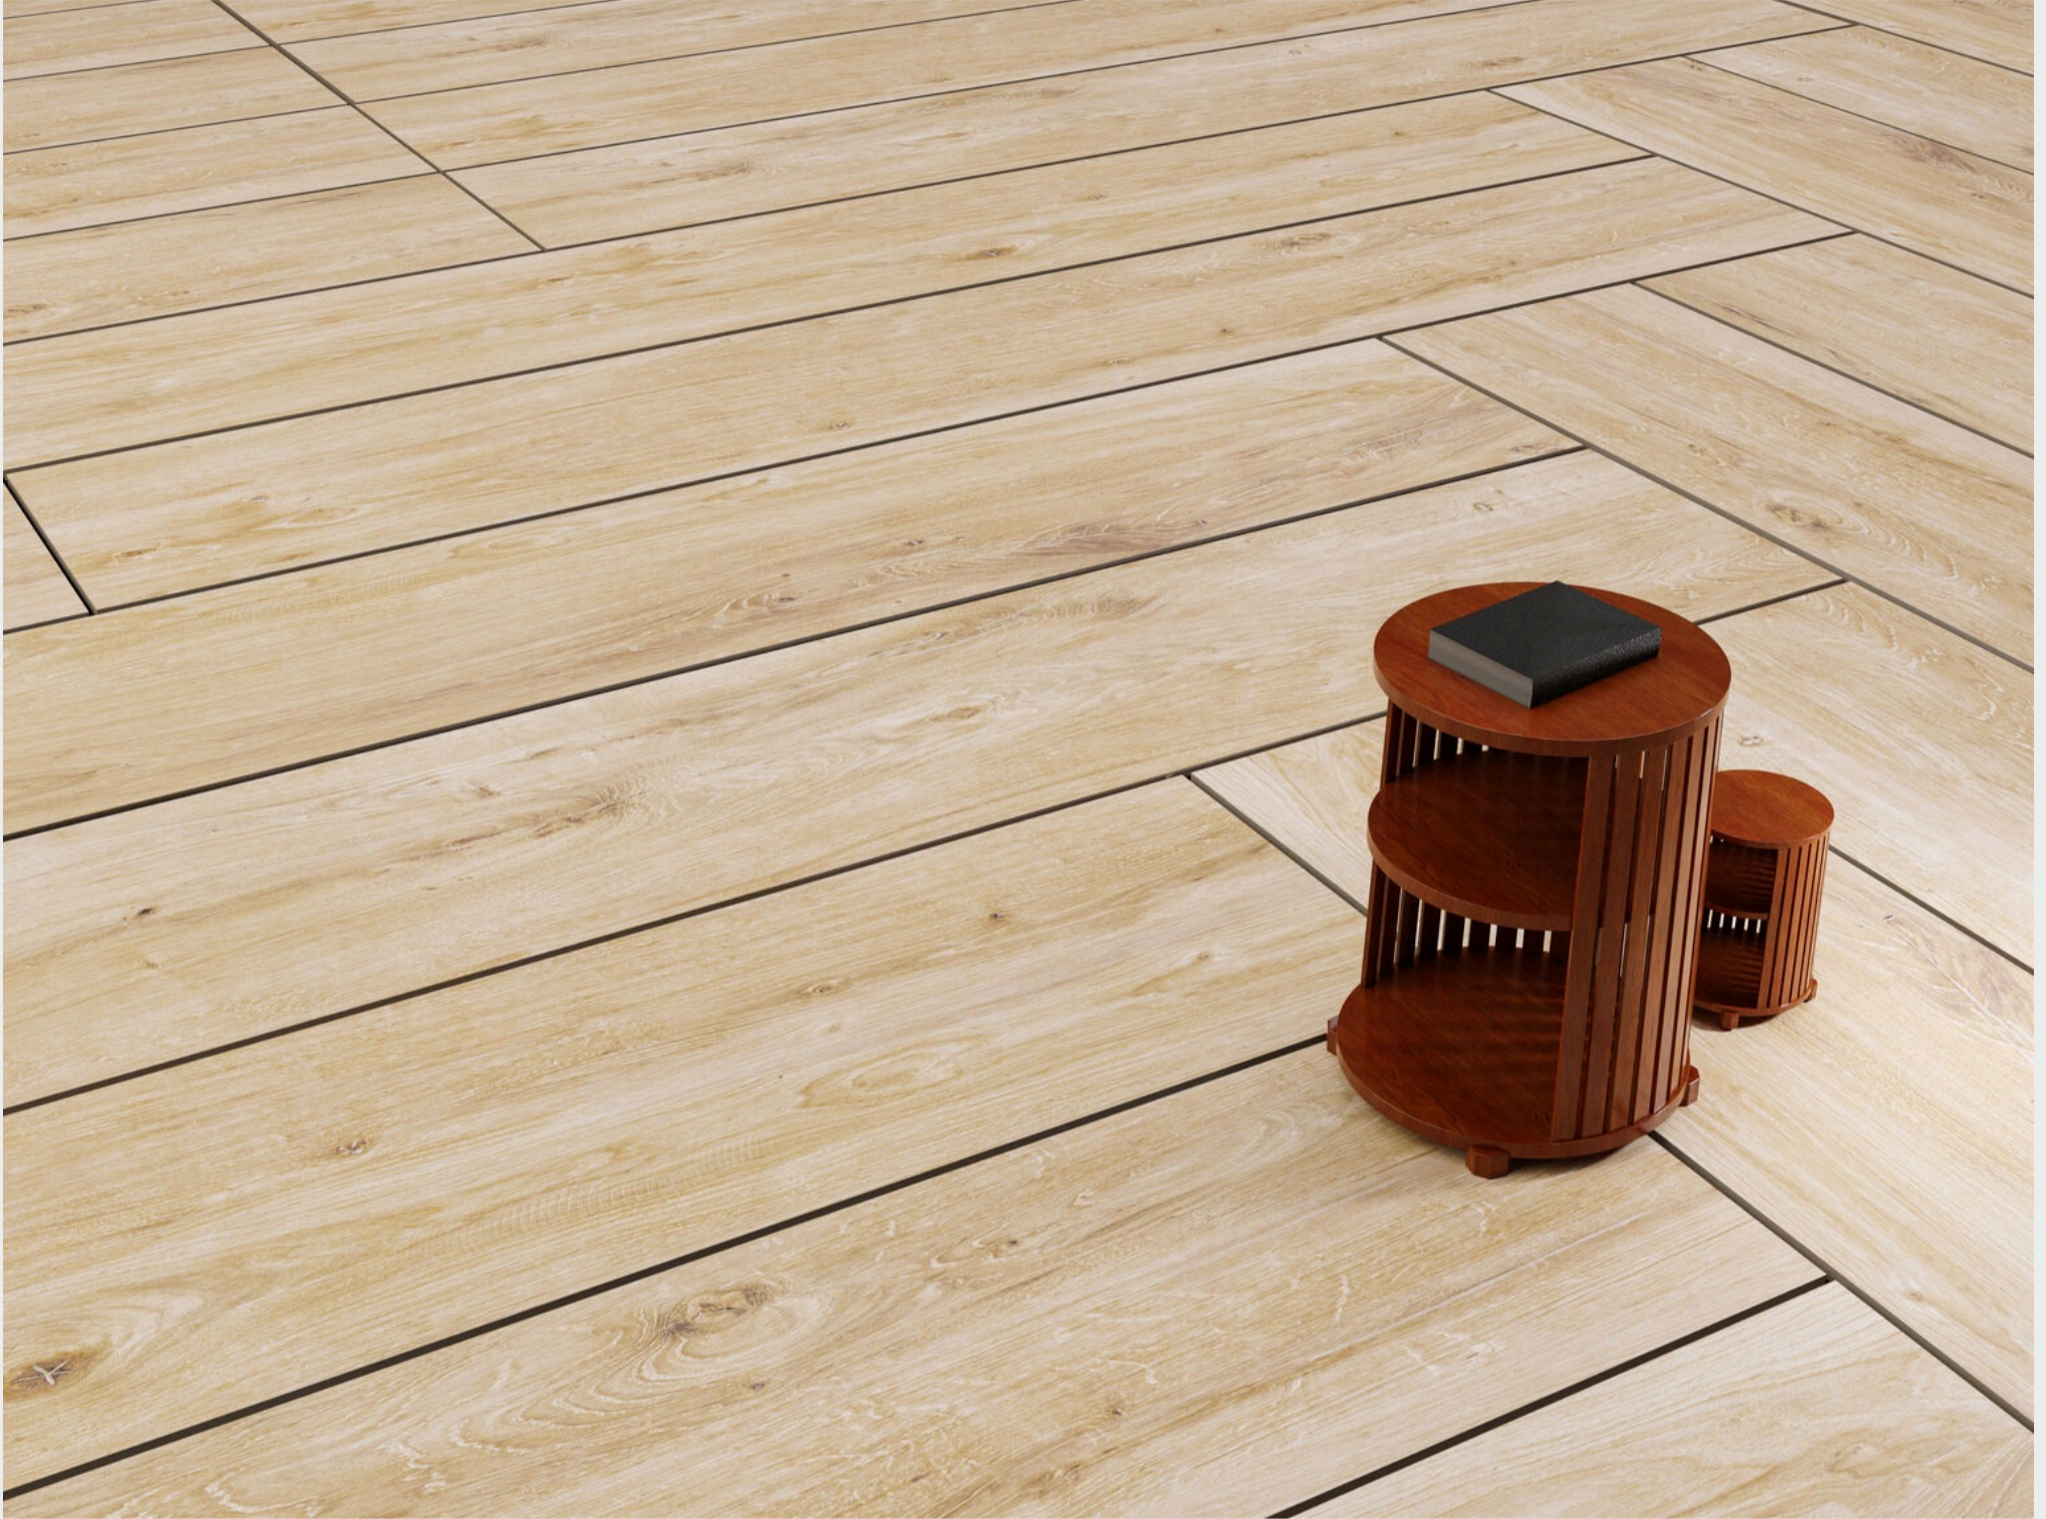

APRICOT BEIGE

APRICOT BEIGE

SIZE 200 X 1200 MM | **FINISH** Matt | **THICKNESS** 10.0 MM | **RANDOM** 5