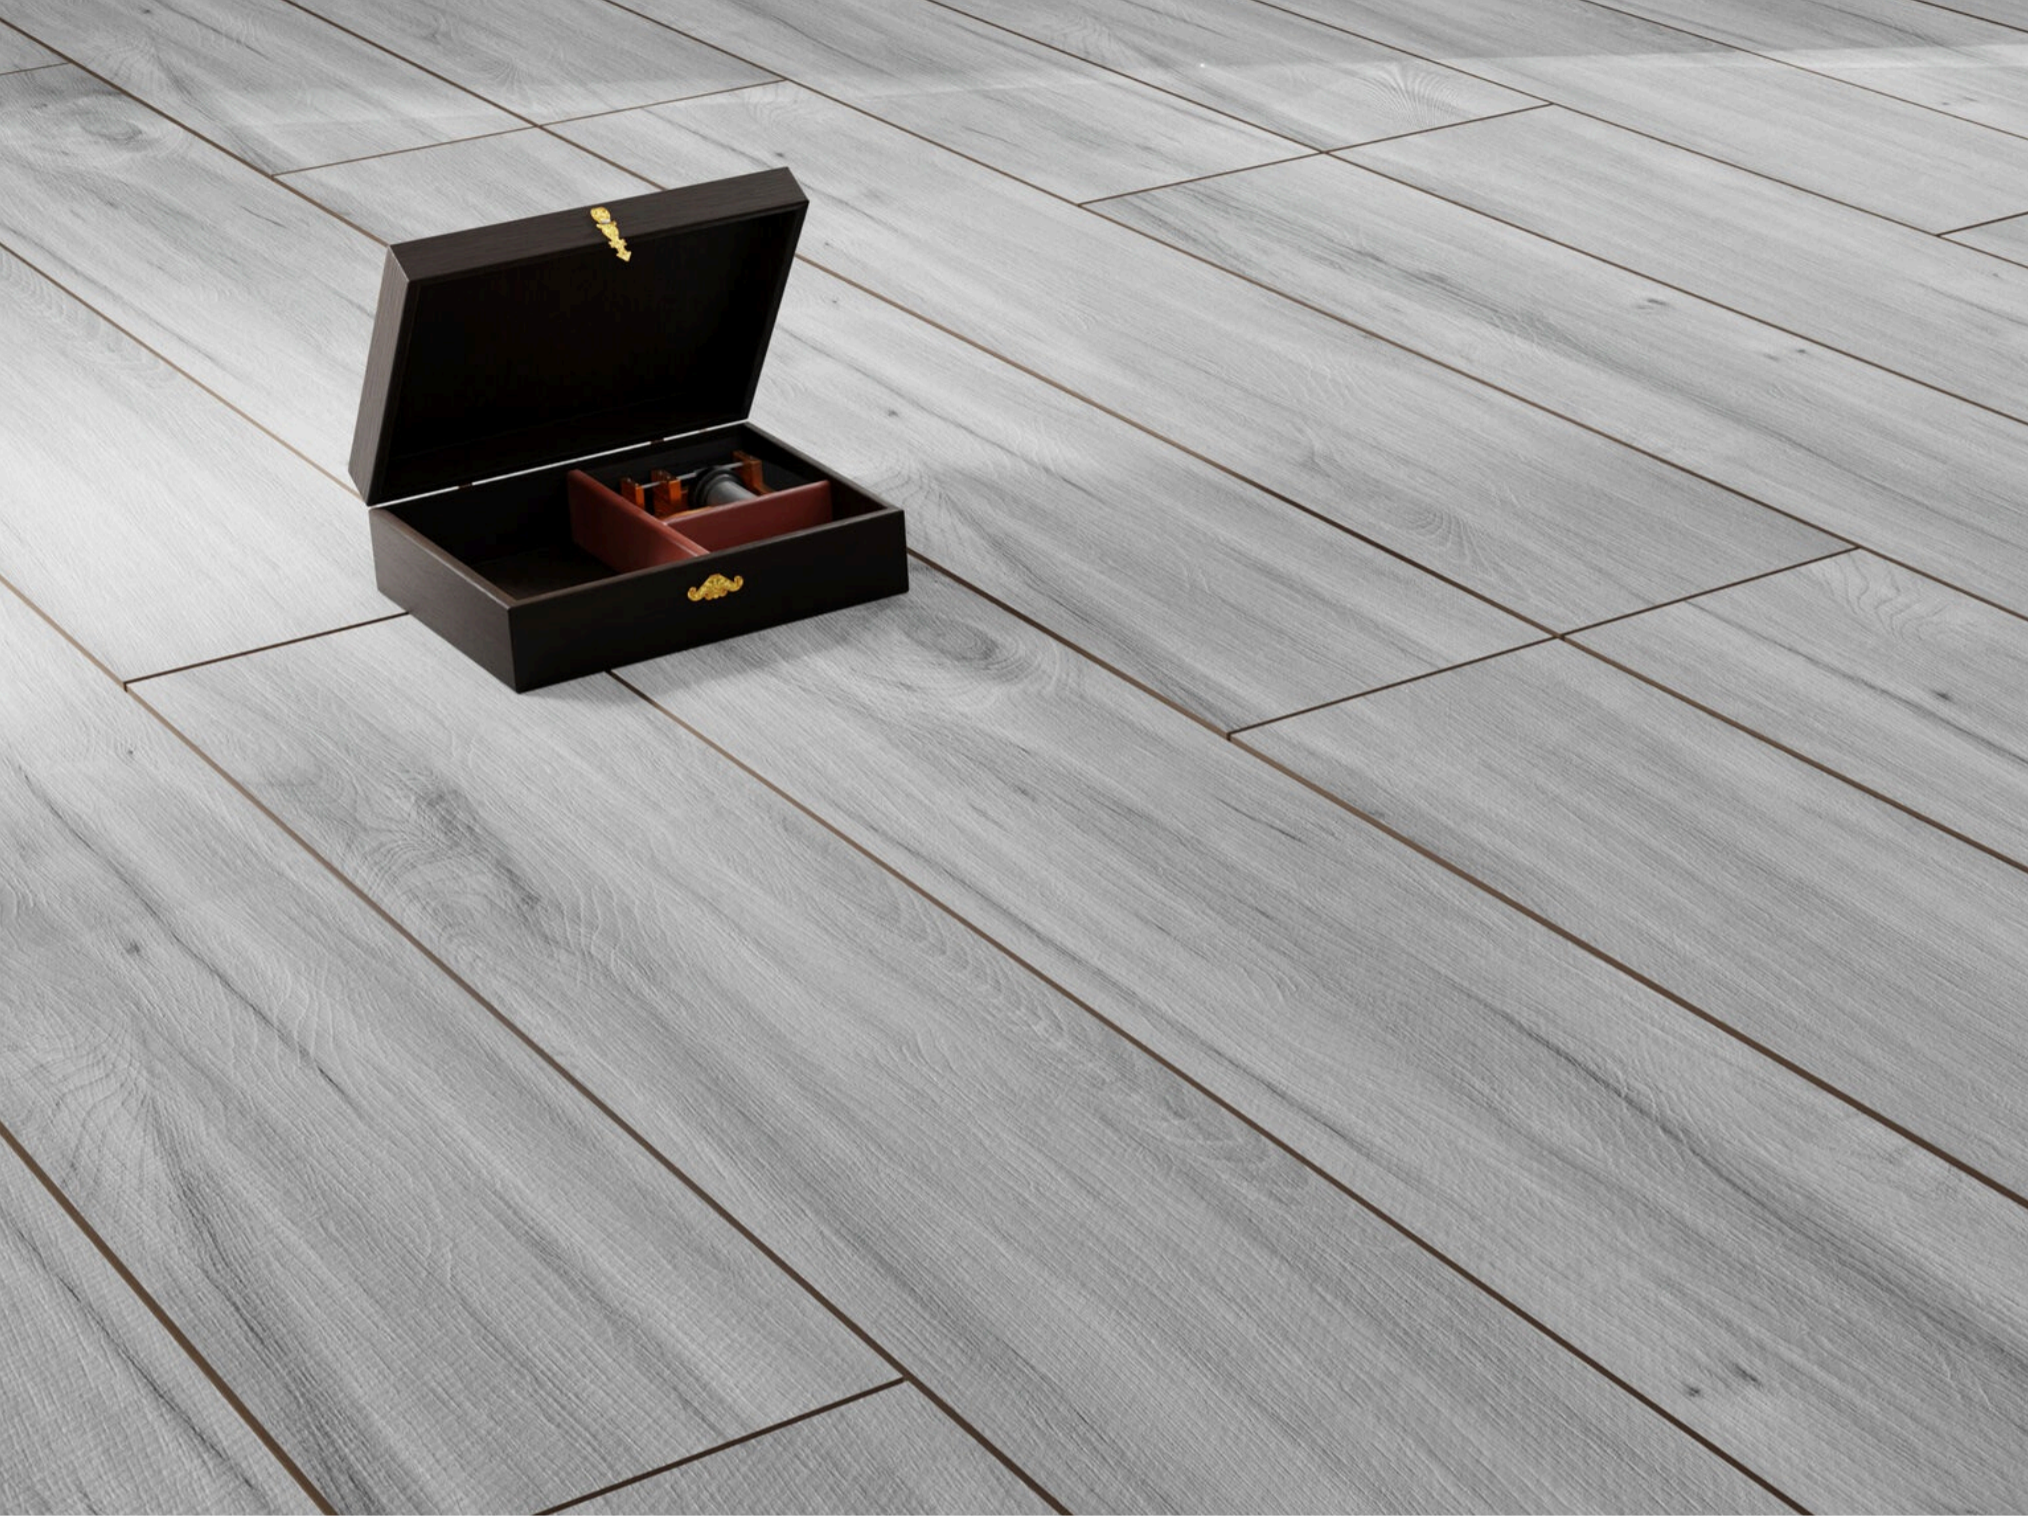

BRICH GREY

NON-SLIPPING

ACID PROOF

WEAR RESISTING

FROST FREE

CANARIUM SERIES

200 X 1200 MM -WOODEN STRIPES

CANARIUM
IVORY