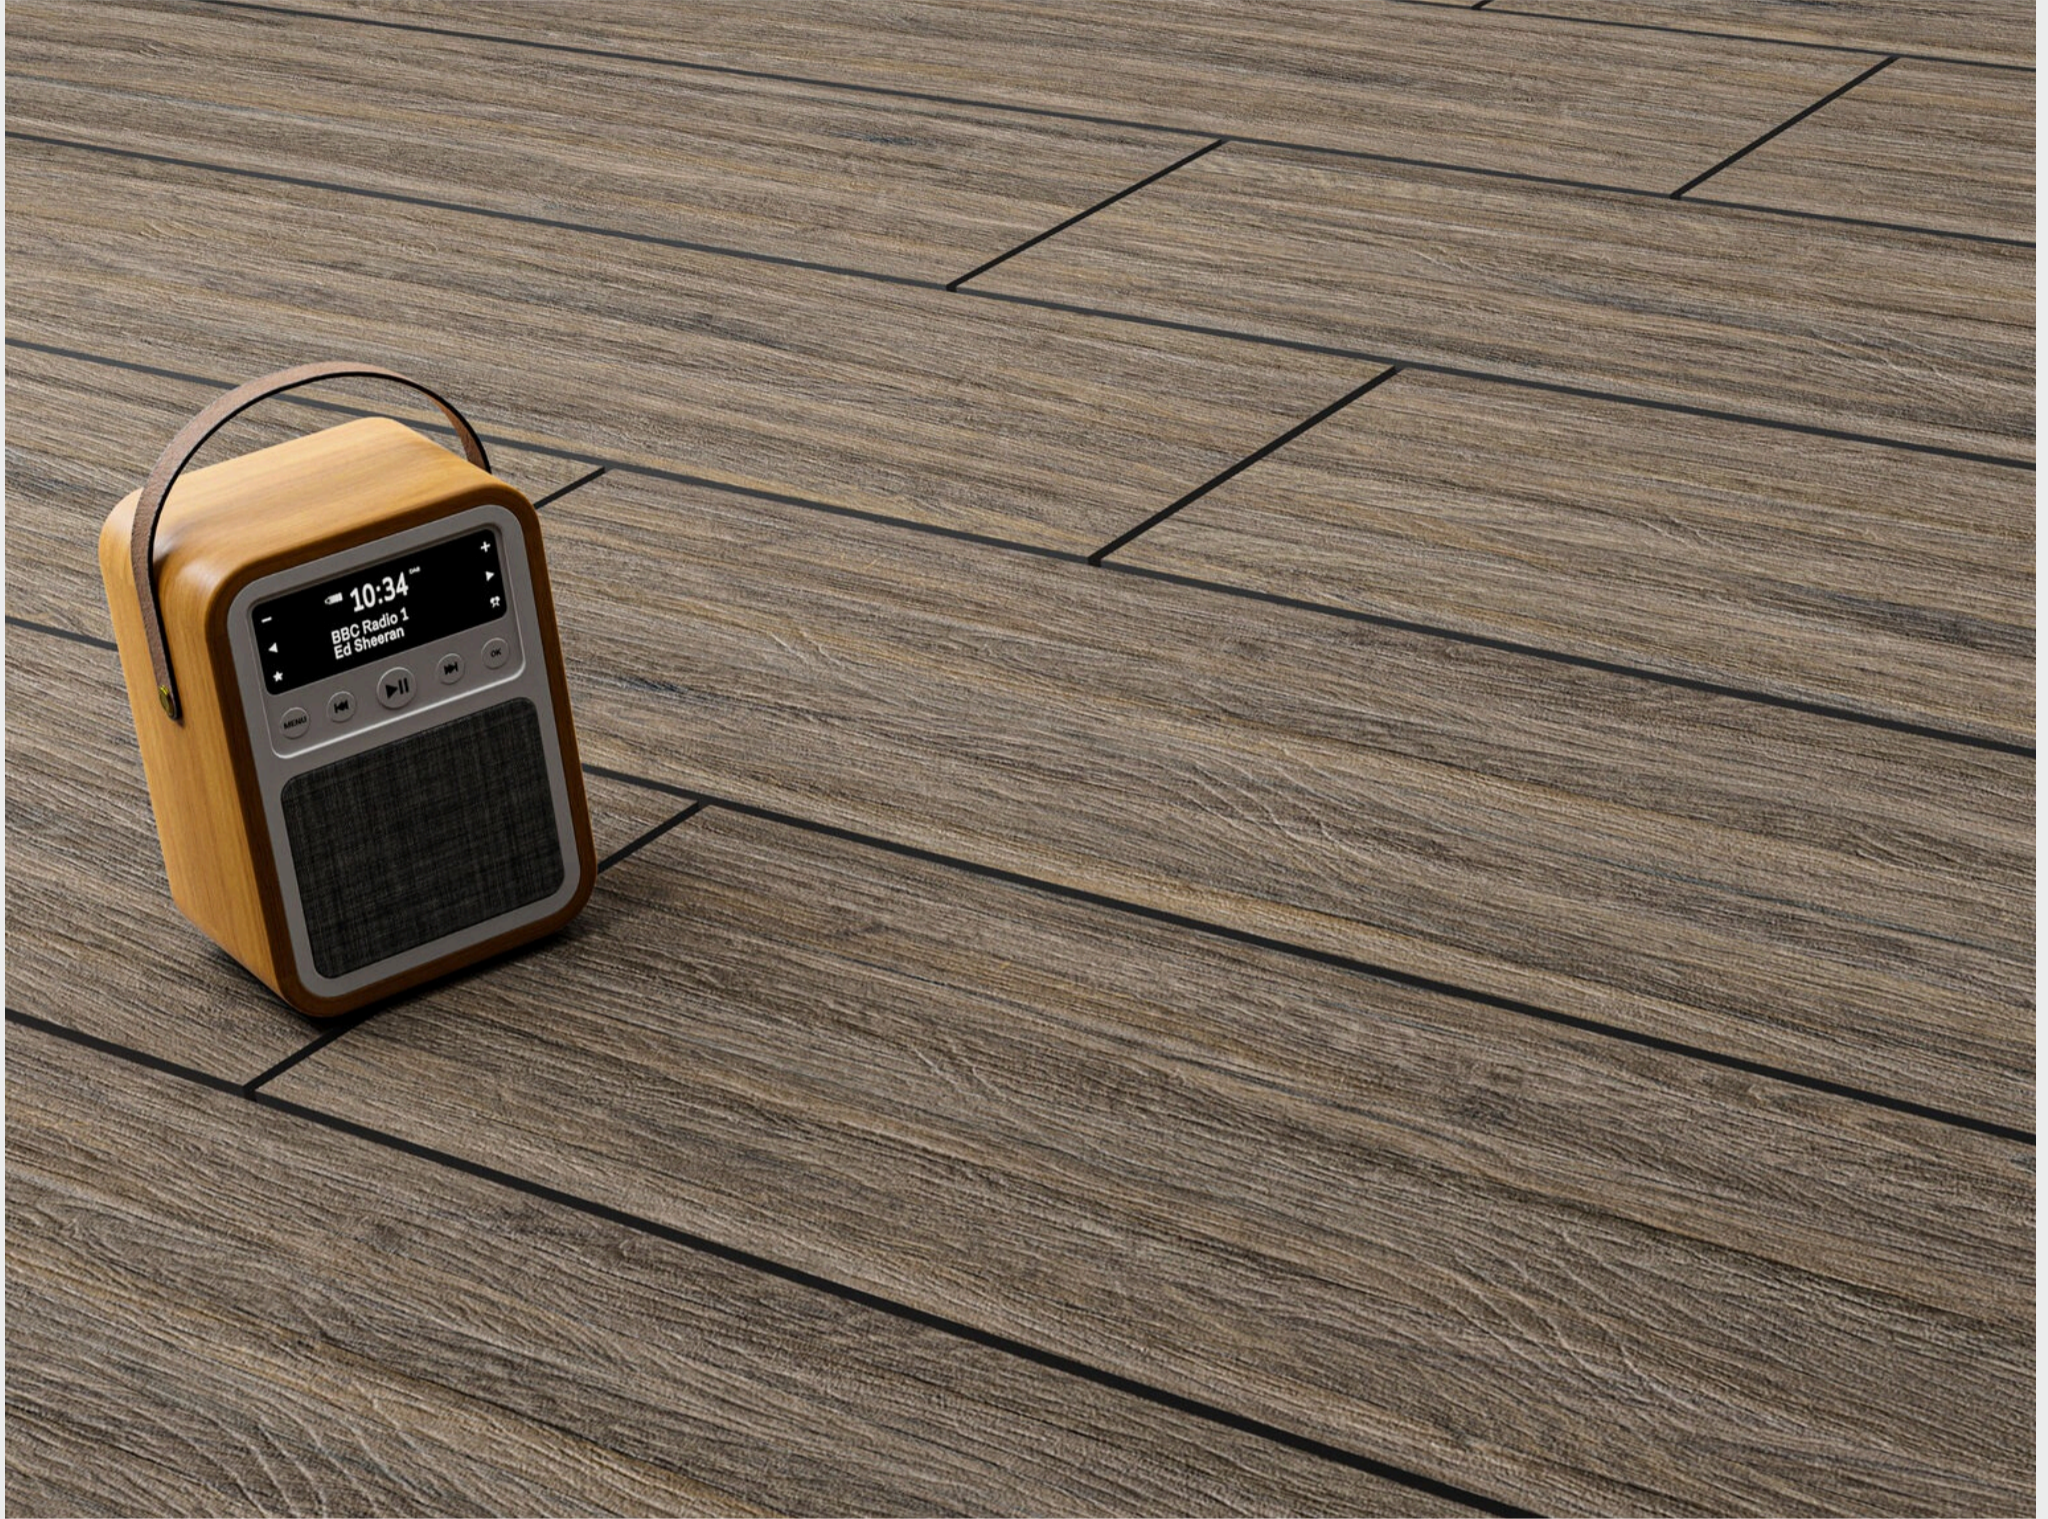

DECK WOOD ENGLISH

DECK WOOD BROWN

SIZE 200 X 1200 MM | **FINISH** Matt | **THICKNESS** 10.0 MM | **RANDOM** 5