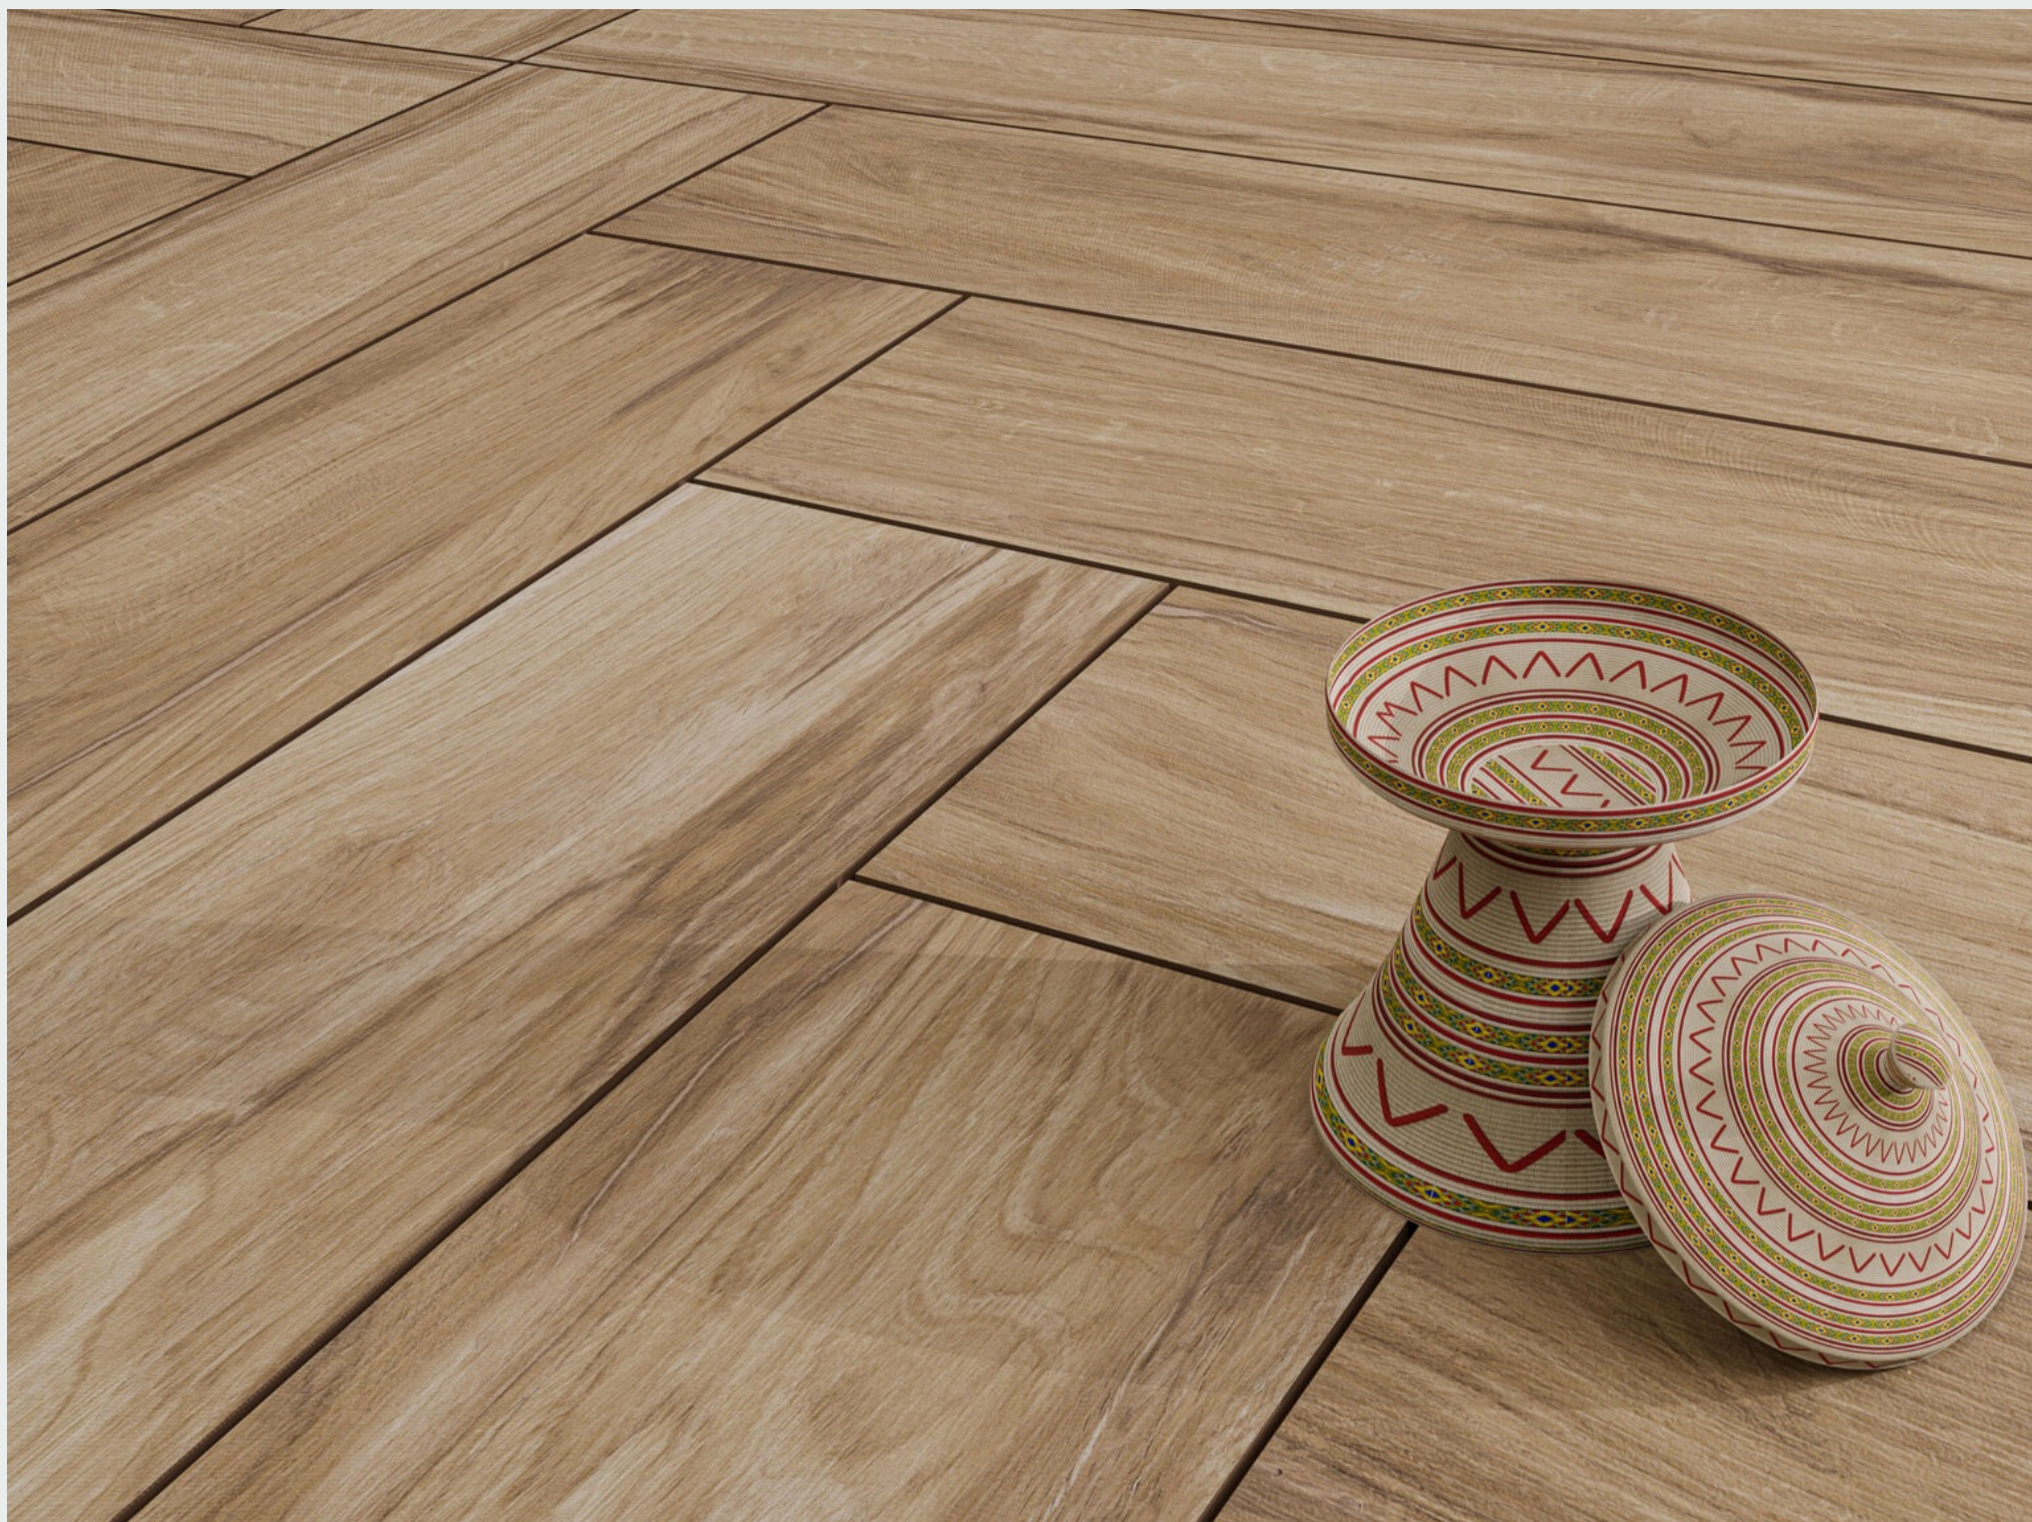

CLARA MIELE

CLARA MIELE

SIZE 200 X 1200 MM | **FINISH** Matt | **THICKNESS** 10.0 MM | **RANDOM** 5