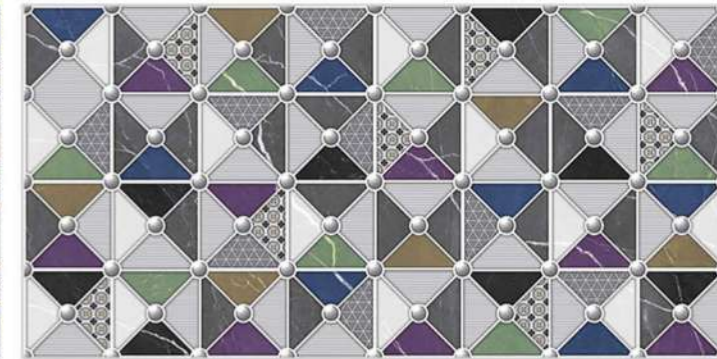

DF-ED-AM-1364-HL