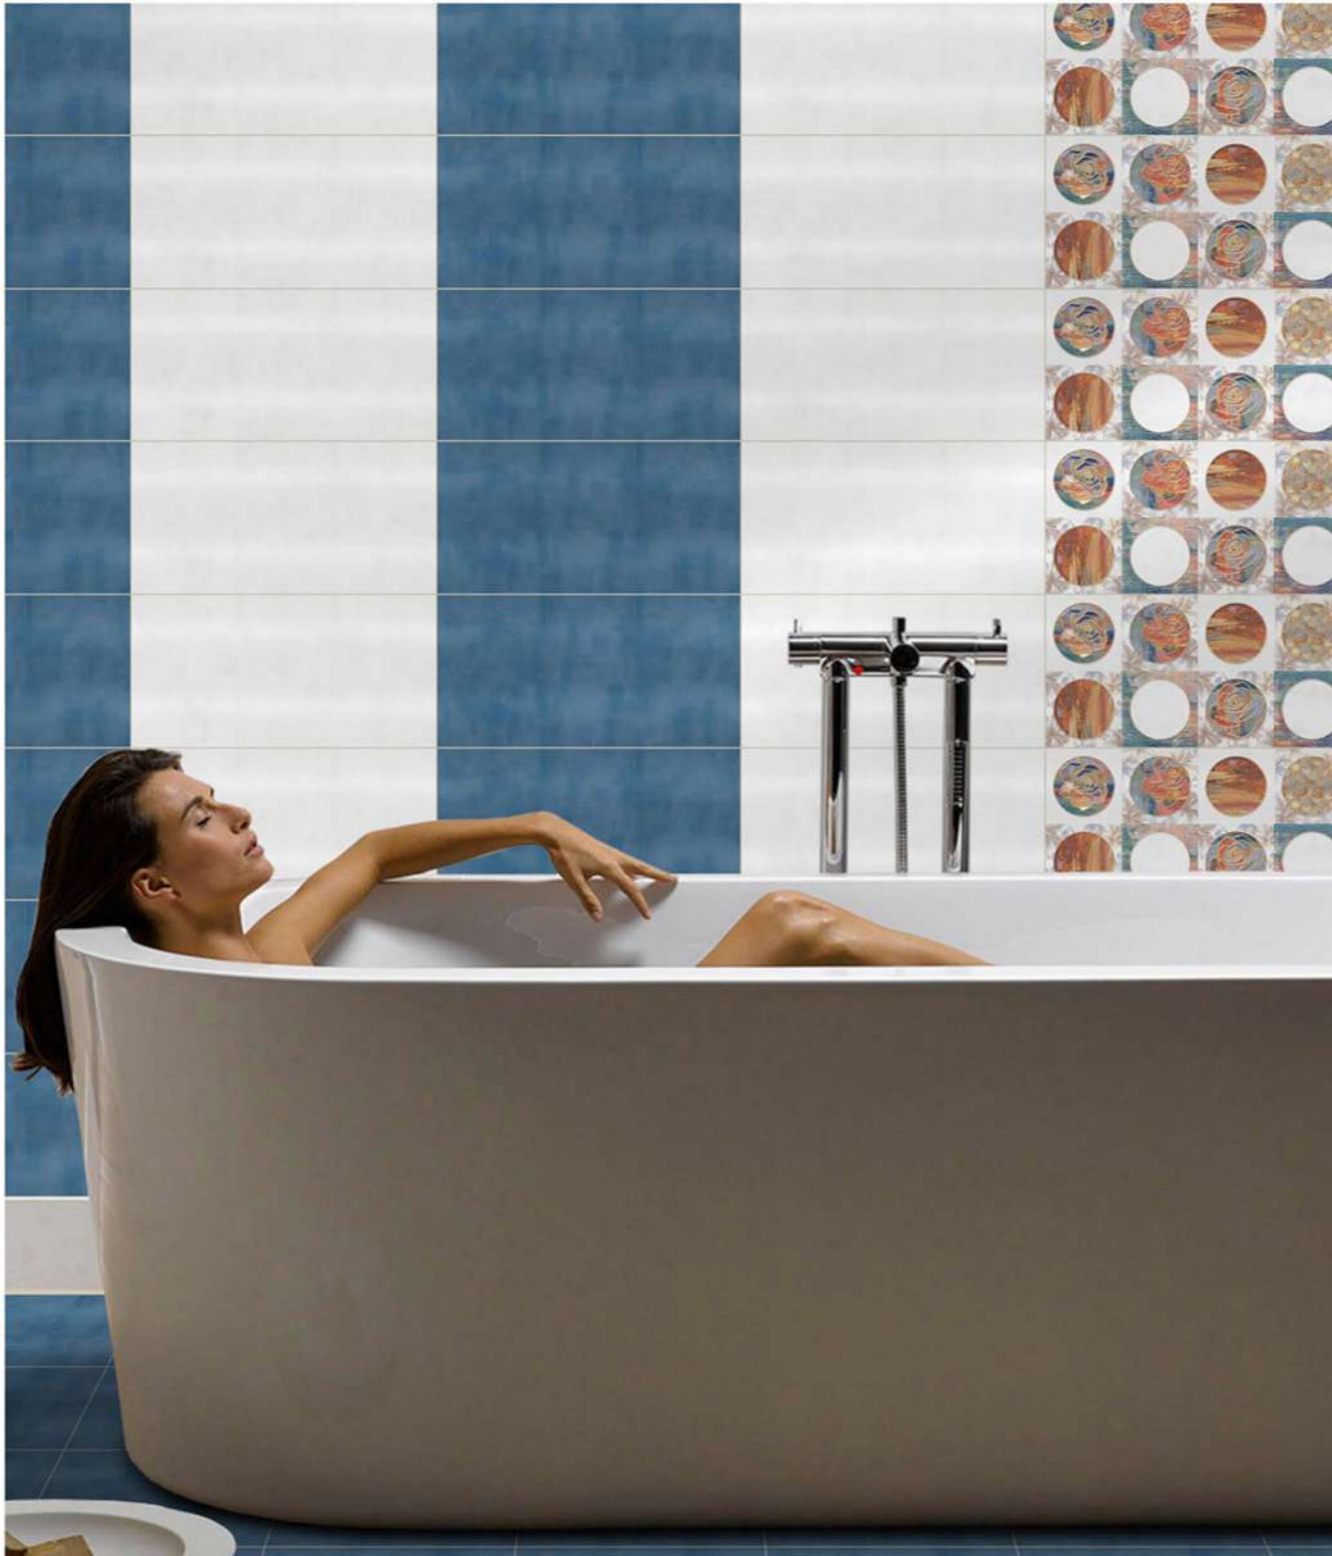

6204_L

30x
60cm

Easy to
Install

Frost
Proof

Easy to
Clean

Low Water
Absorption

Chemical
Resistance

GLOSSY
Finish