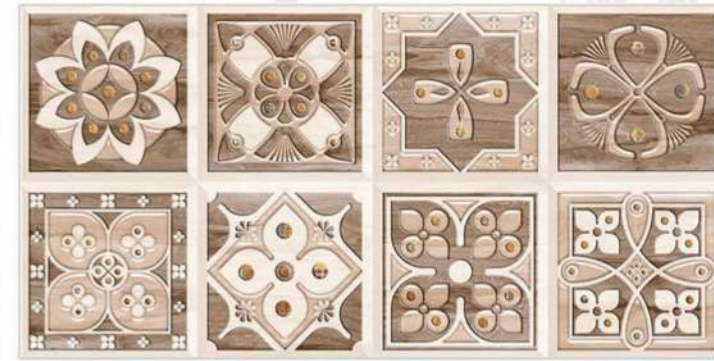

6130_HL_A

30x
60cm

Easy to Install

Frost Proof

Easy to Clean

Low Water Absorption

Chemical Resistance

GLOSSY
Finish