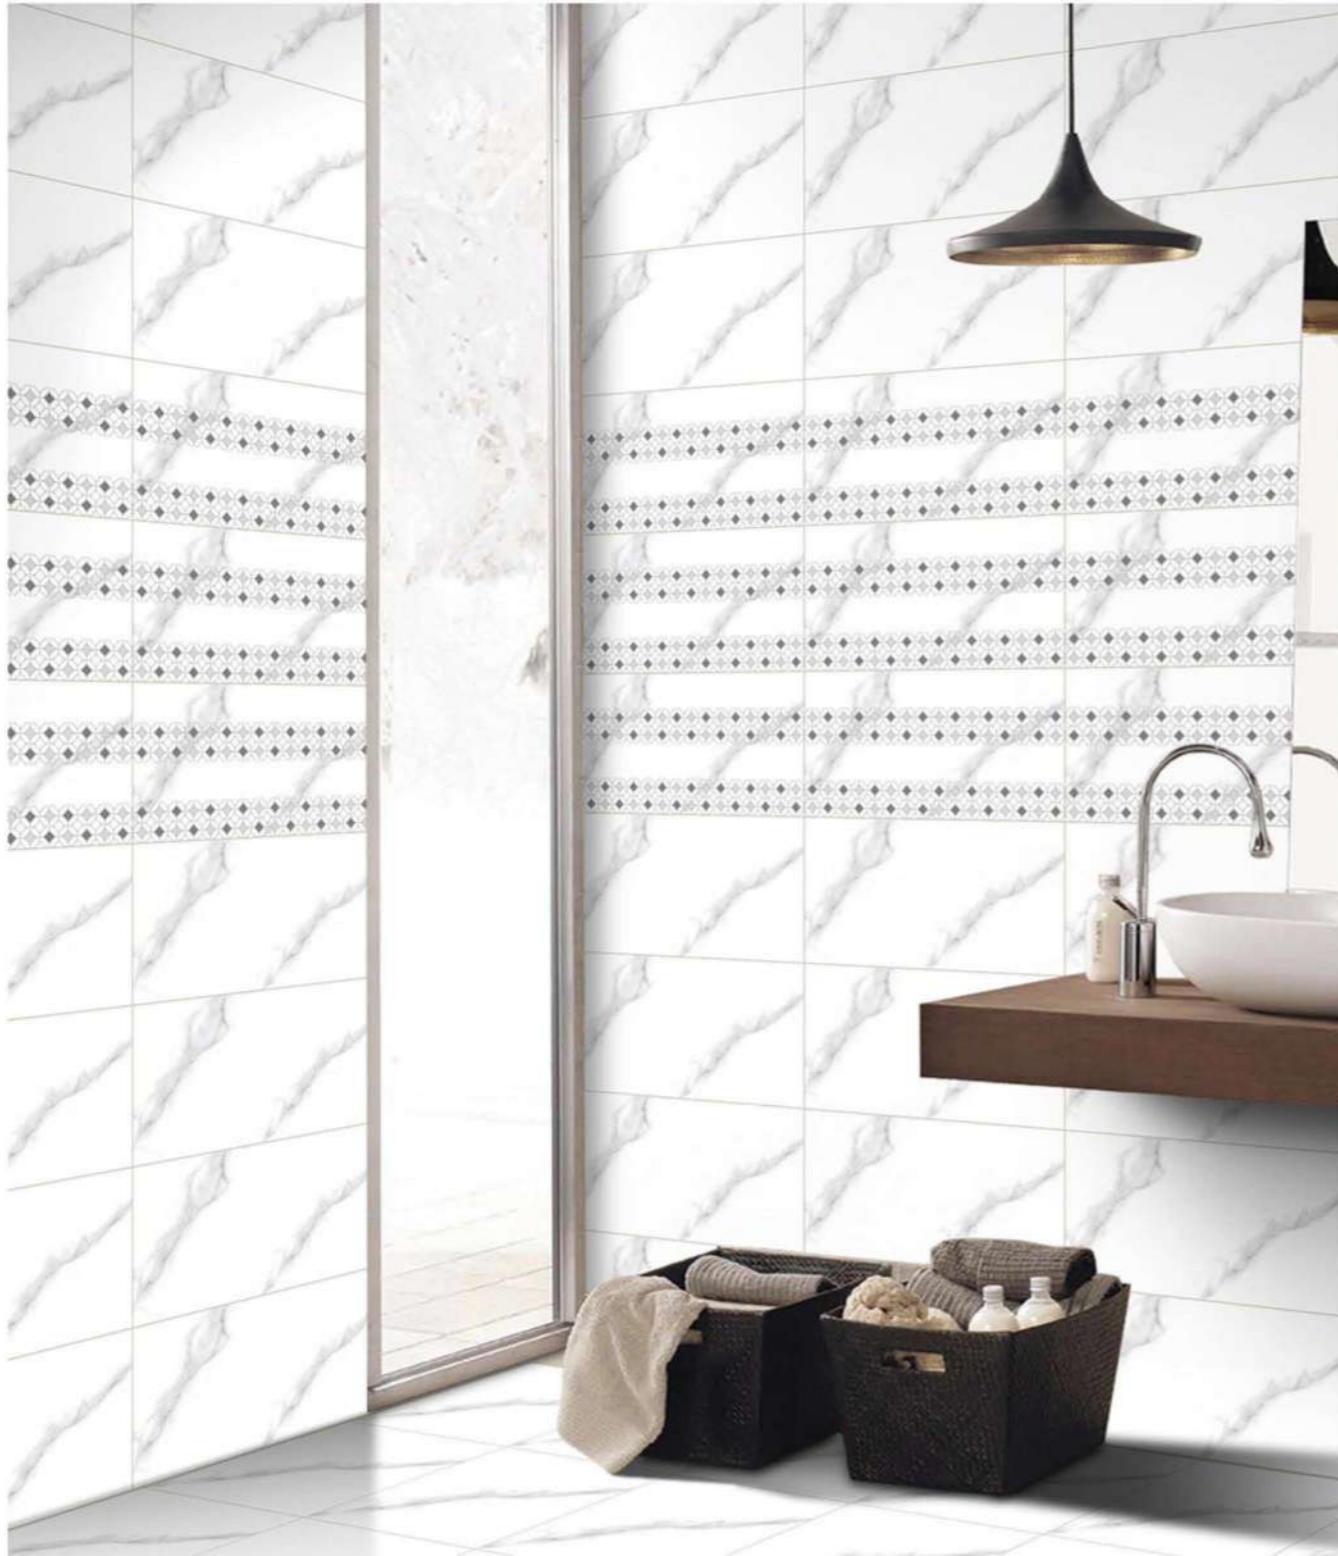

30x
60cm

Easy to Install

Frost Proof

Easy to Clean

Low Water Absorption

Chemical Resistance

GLOSSY
Finish

ED_CH_104_L