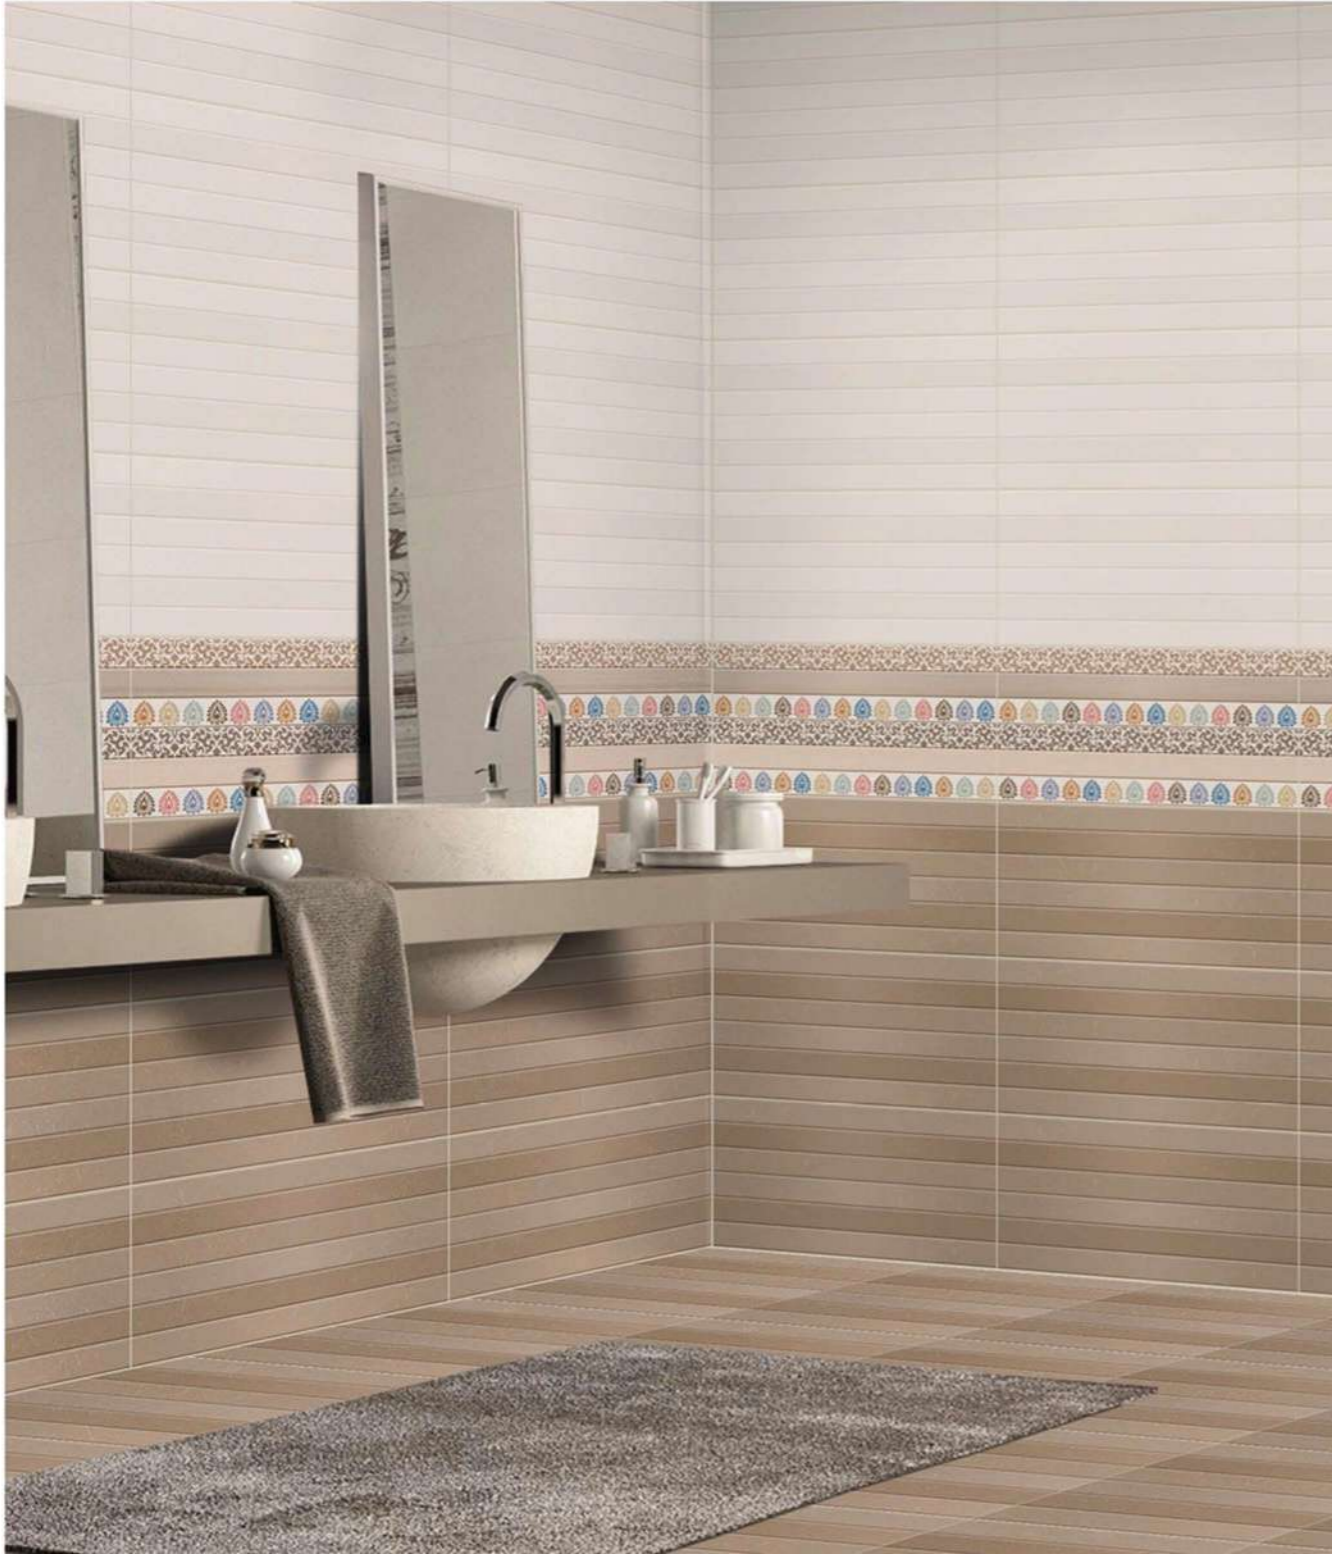

DF_PR_EDC_102_D

30x
60cm

Easy to Install

Frost Proff

Easy to Clean

Low Water Absorption

Chemical Resistance

GLOSSY
Finish