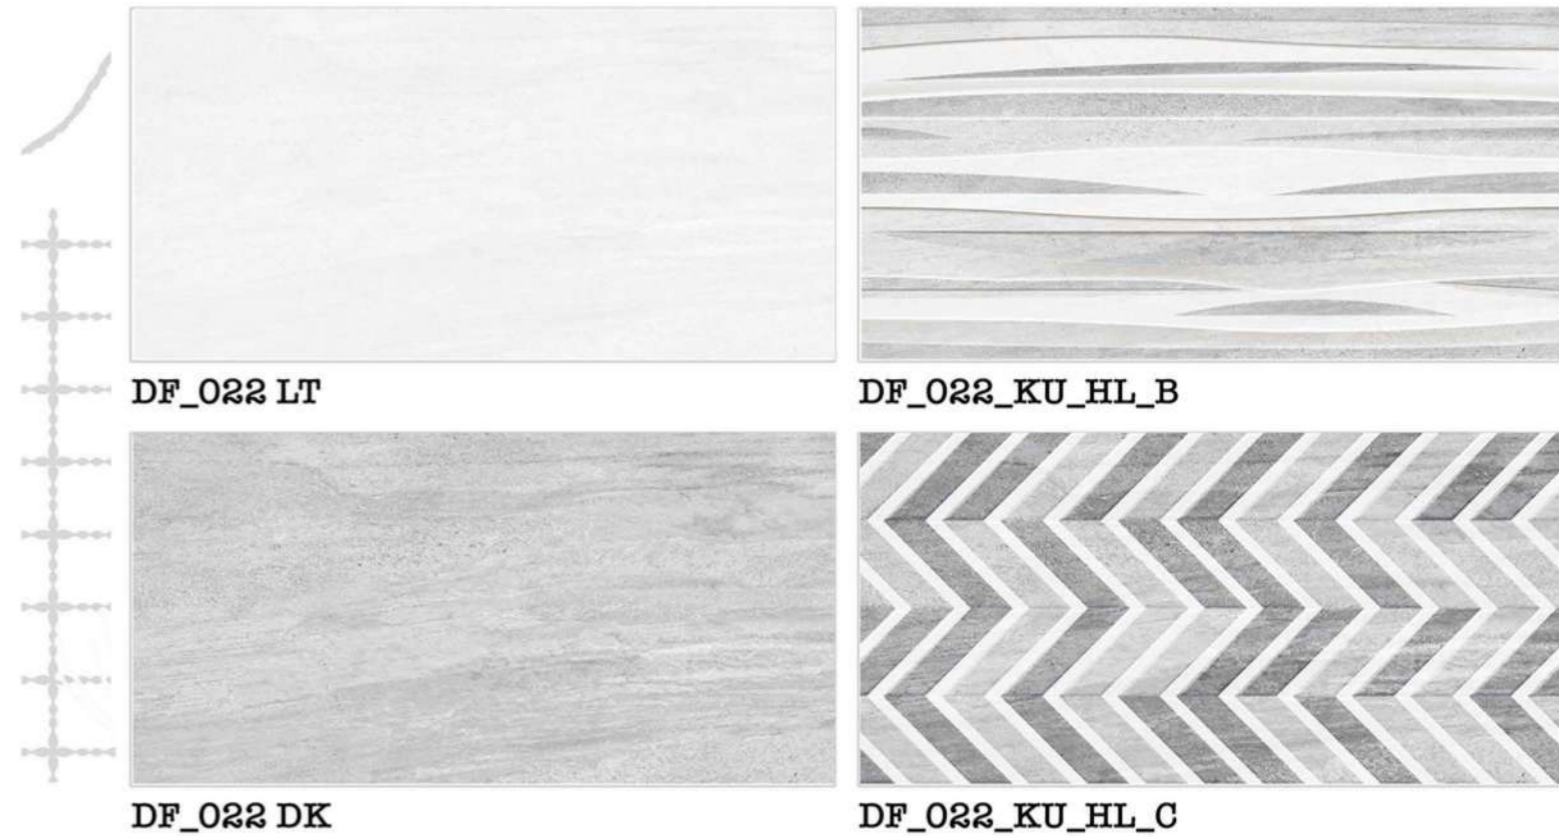

DF_022 LT

DF_022_KU_HL_B

DF_022 DK

DF_022_KU_HL_C

30x
60cm

Easy to Install

Frost Proff

Easy to Clean

Low Water Absorption

Chemical Resistance

GLOSSY
Finish