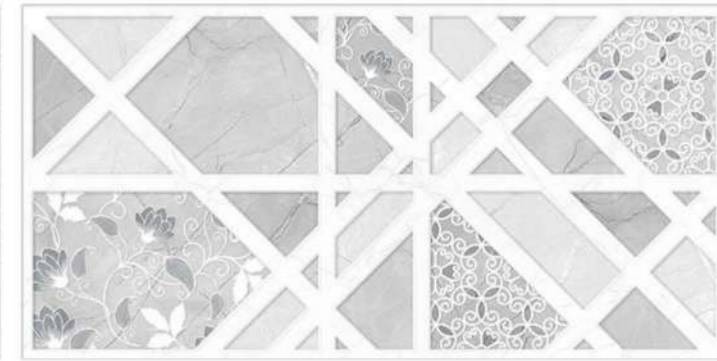

DF-GR-EDC-211-HL