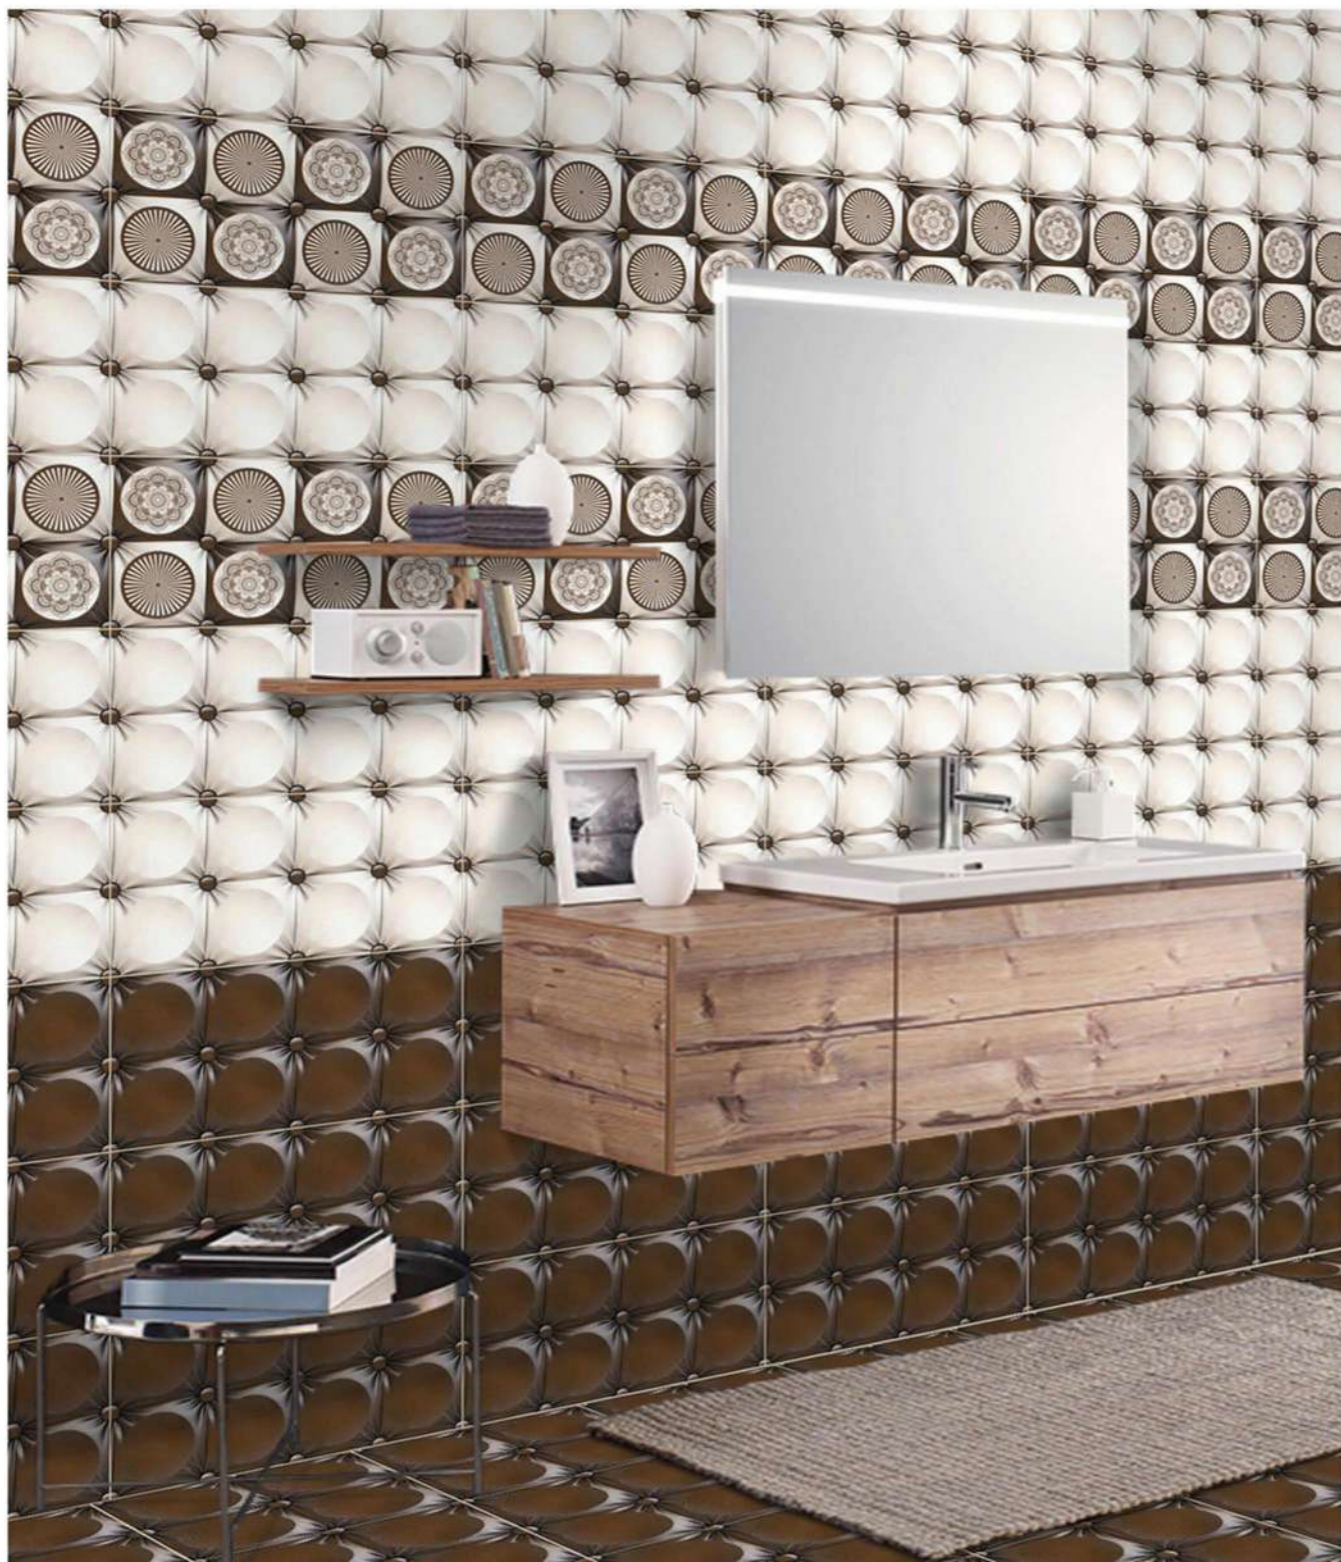

6088_D

30x
60cm

Easy to Install

Frost Proof

Easy to Clean

Low Water Absorption

Chemical Resistance

GLOSSY
Finish

6086_HL_A

6086_HL_A

6086_D

30x
60cm

Easy to Install

Frost Proof

Easy to Clean

Low Water Absorption