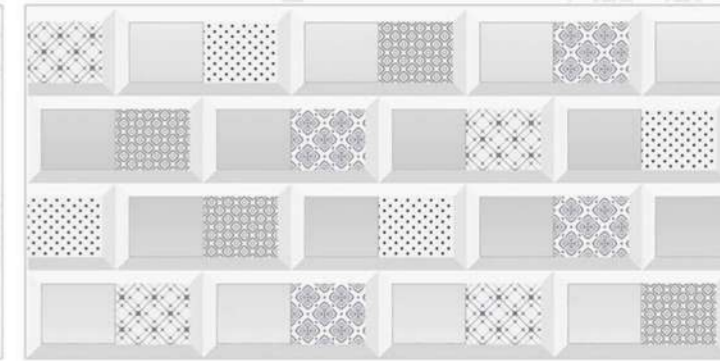

6192_HL_A

30x
60cm

Easy to Install

Frost Proof

Easy to Clean

Low Water Absorption

Chemical Resistance

GLOSSY
Finish