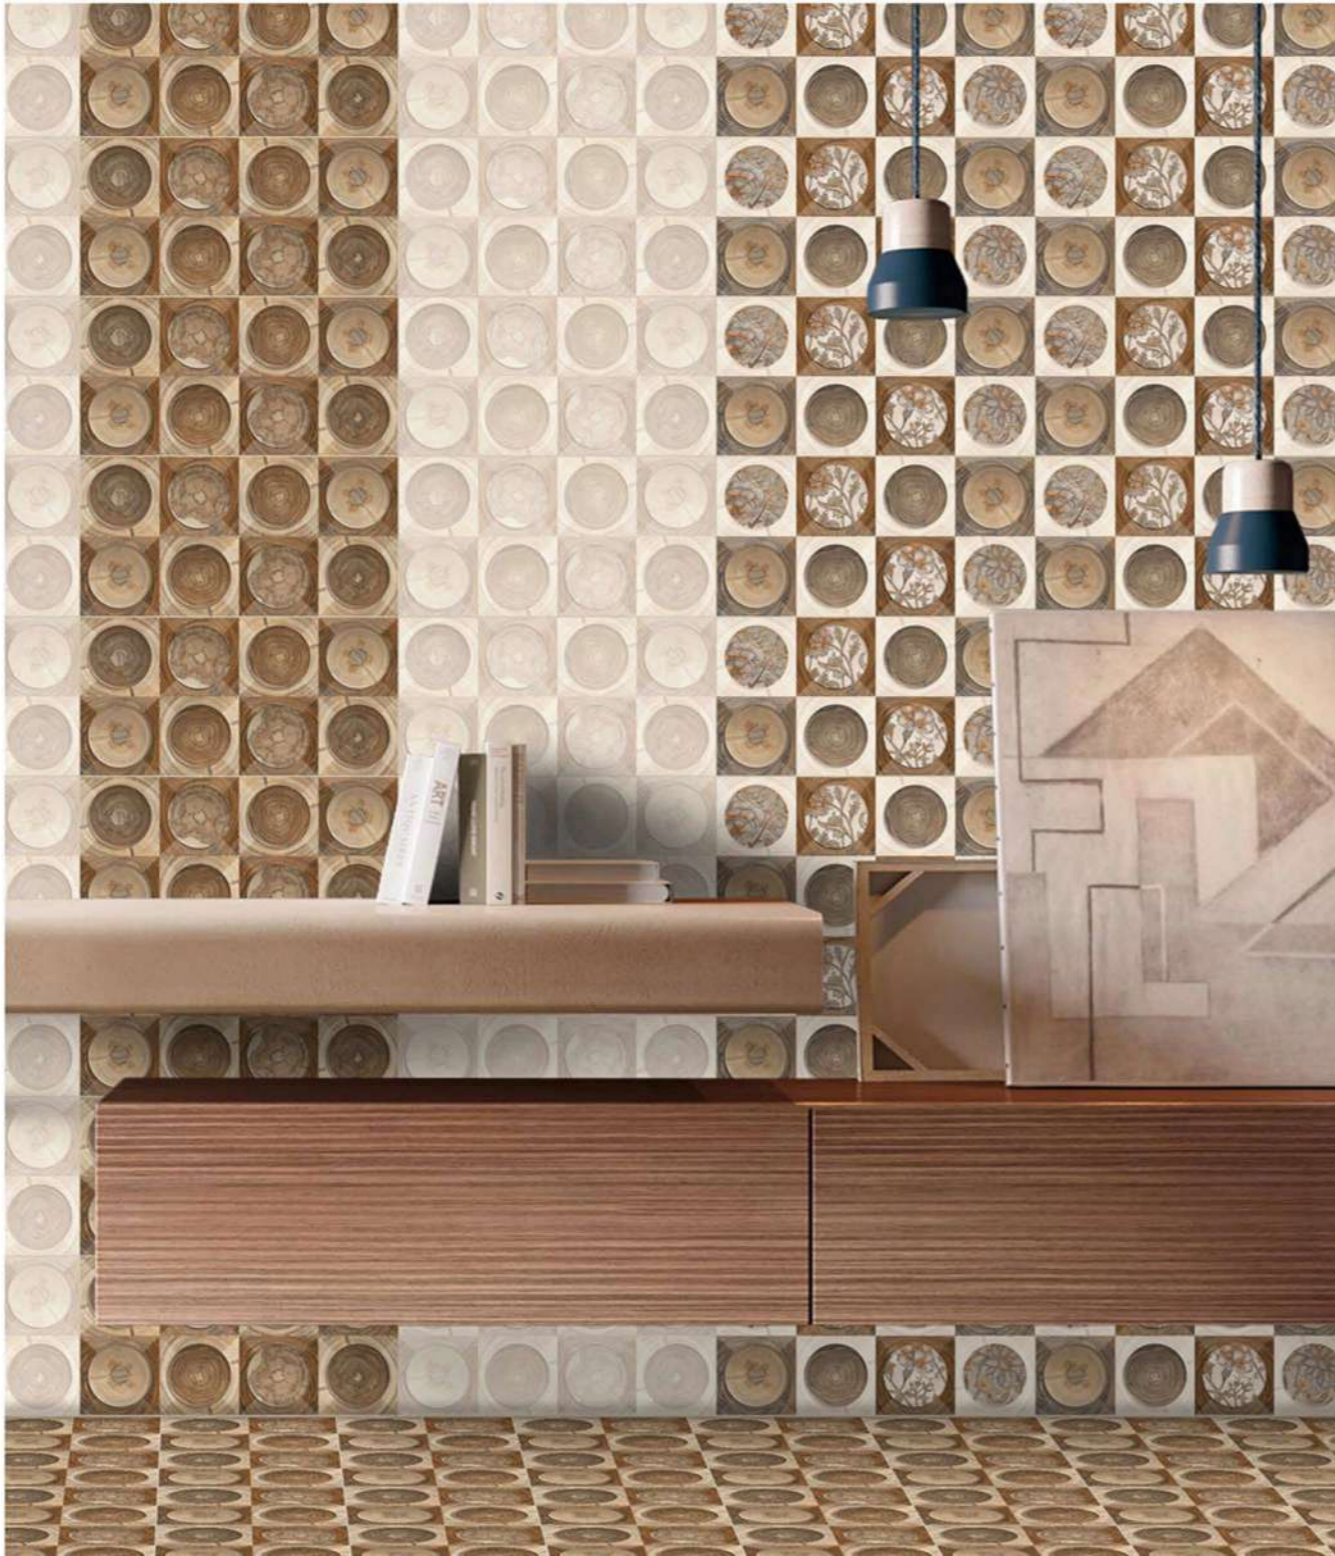

6078_L

30x
60cm

Easy to Install

Frost Proof

Easy to Clean

Low Water Absorption

Chemical Resistance

GLOSSY
Finish