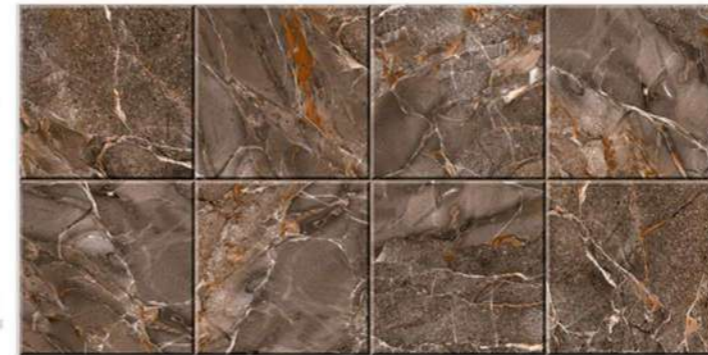

Easy to
Install

Frost
Proof

Easy to
Clean

Low Water
Absorption

Chemical
Resistance

GLOSSY
Finish

DF-GR-EDC-304-L

DF-GR-EDC-304-HL