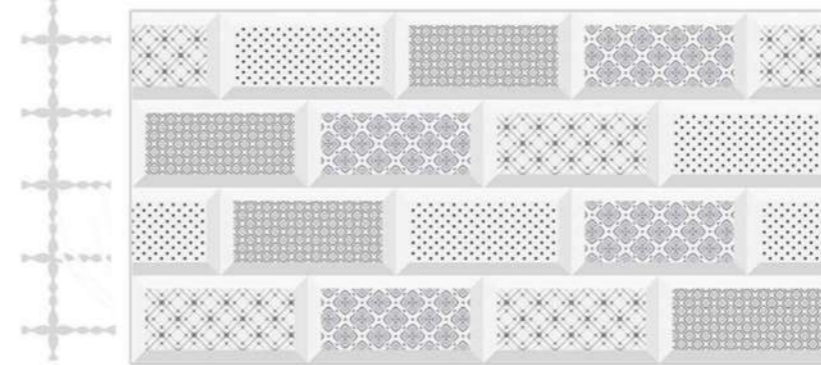

6192_D

30x
60cm

Easy to Install

Frost Proof

Easy to Clean

Low Water Absorption

Chemical Resistance

GLOSSY
Finish