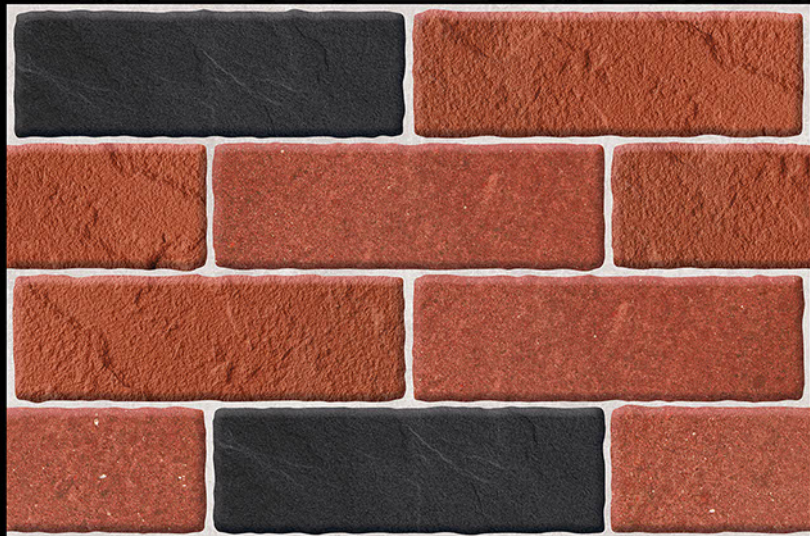

Matt Series

Digital Wall Tiles

17039

450 mm x 300 mm

Matt Series

Digital Wall Tiles

17040

450 mm x 300 mm