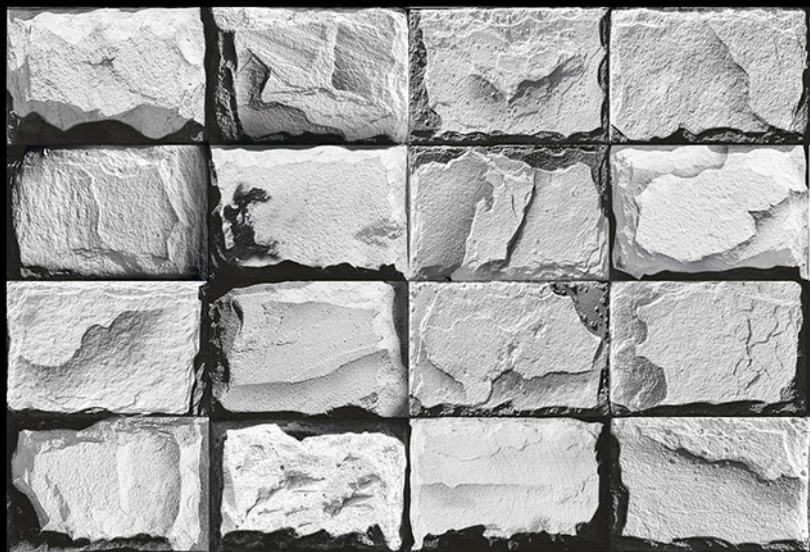

450 mm x 300 mm

Matt Series

Digital Wall Tiles