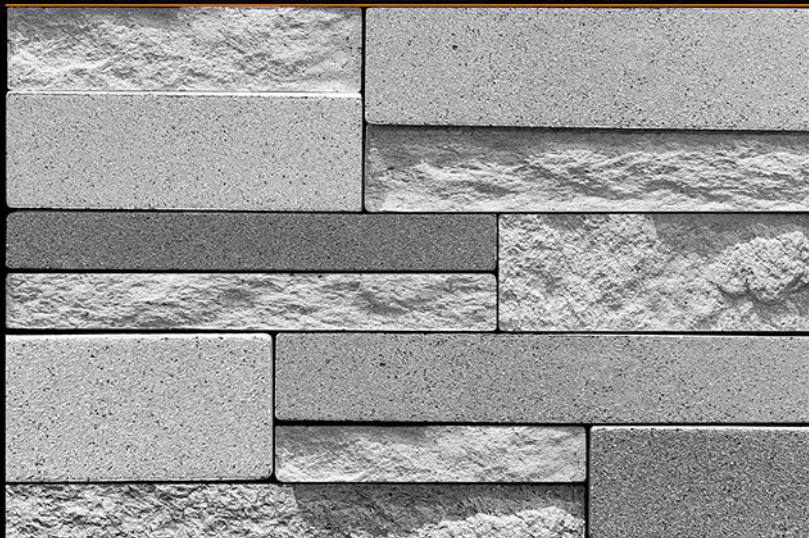

17061

450 mm x 300 mm

Matt Series

Digital Wall Tiles