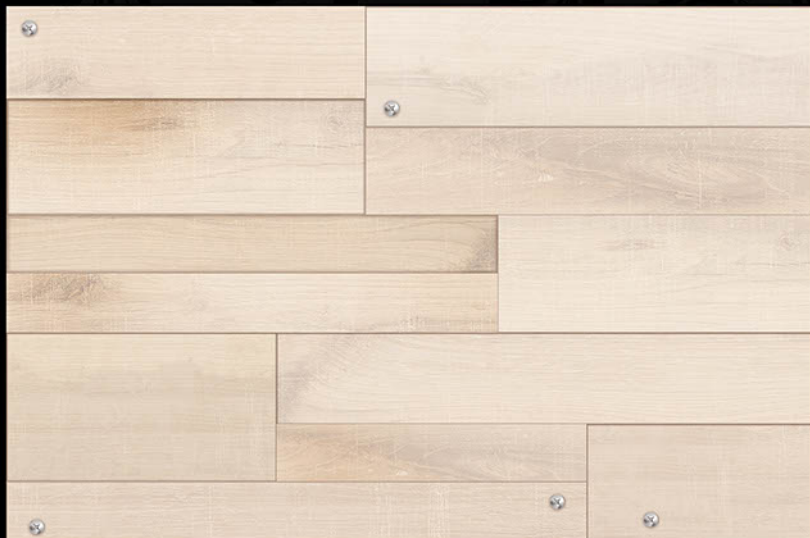

17041

450 mm x 300 mm

Matt Series

Digital Wall Tiles