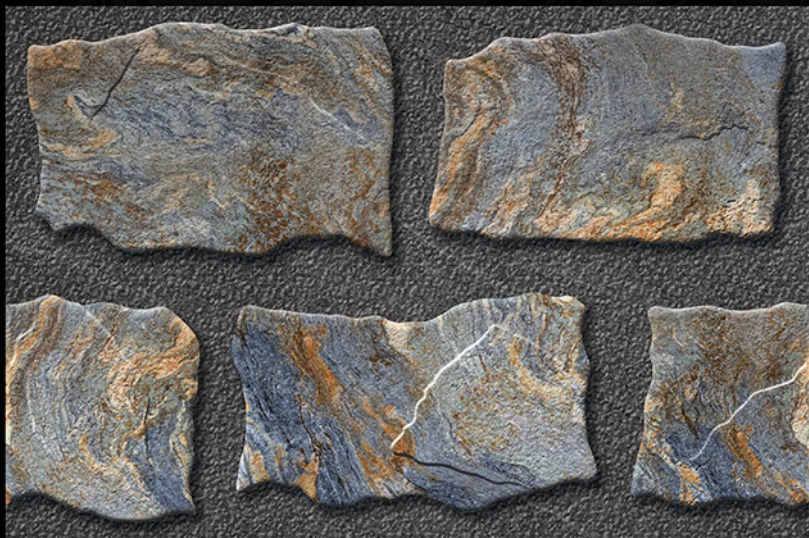

17047

450 mm x 300 mm

Matt Series

Digital Wall Tiles