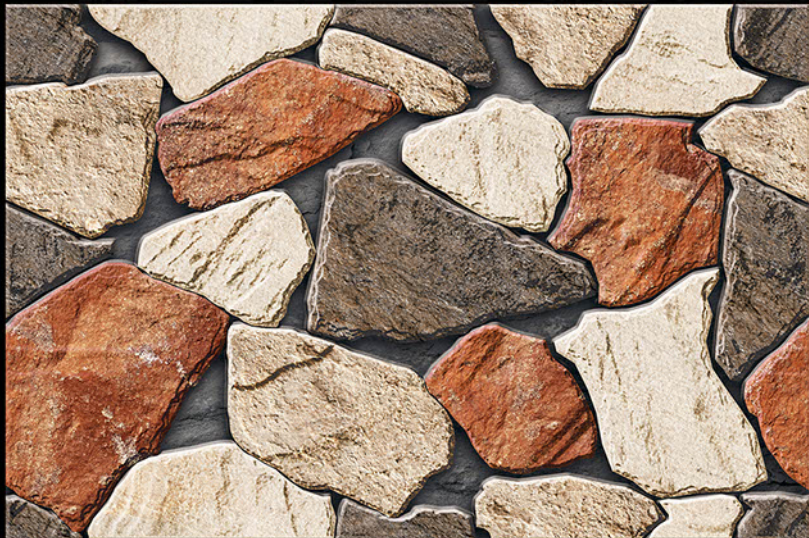

17048

450 mm x 300 mm

Matt Series

Digital Wall Tiles