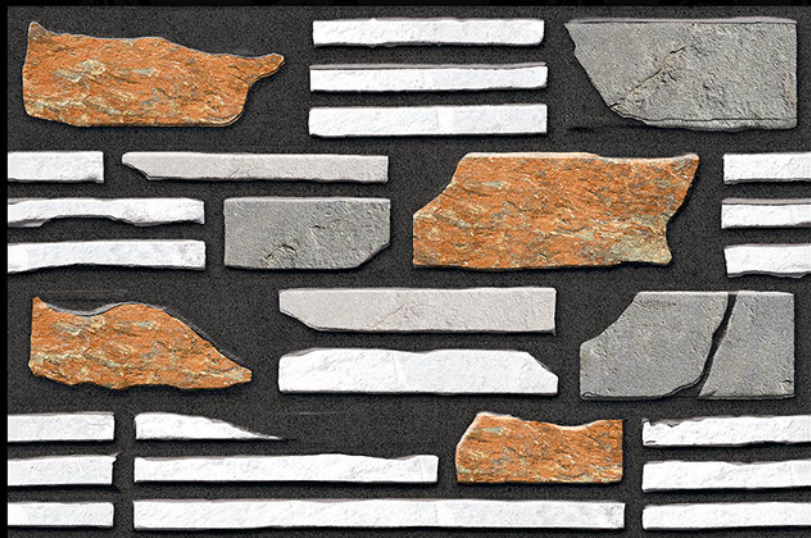

17053

450 mm x 300 mm

Matt Series

Digital Wall Tiles