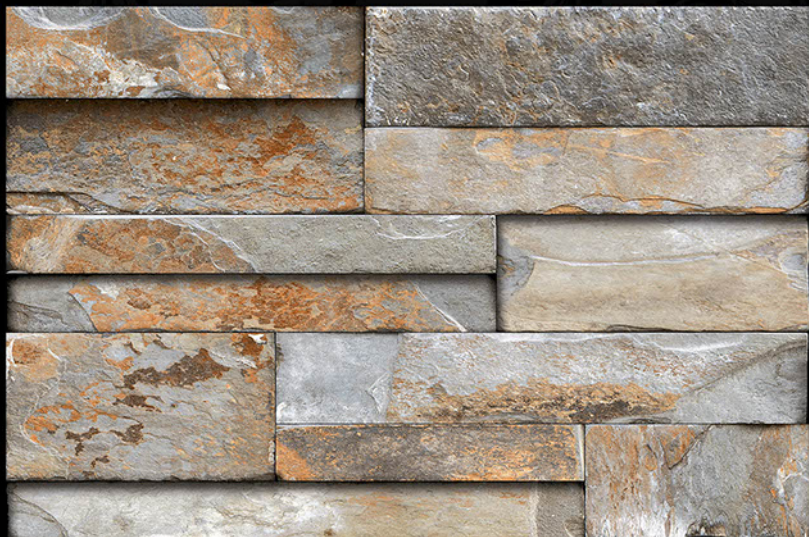

Matt Series

Digital Wall Tiles

17041

450 mm x 300 mm

Matt Series

Digital Wall Tiles

17042

450 mm x 300 mm