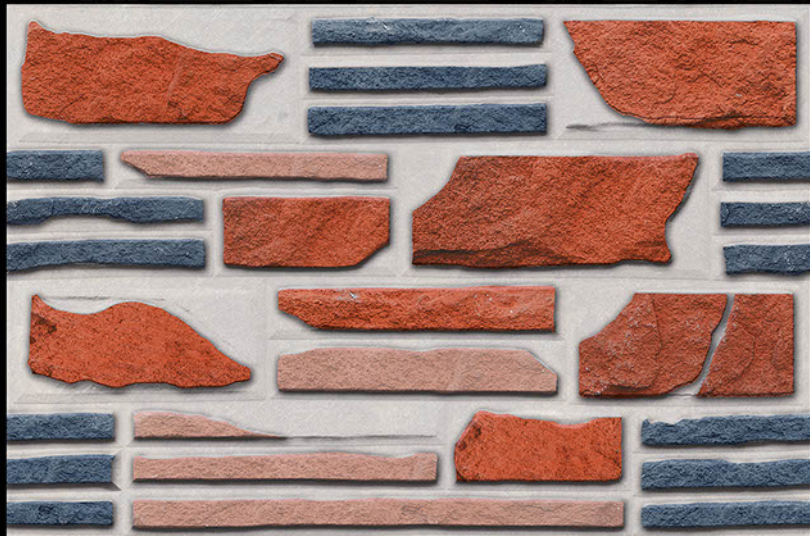

Matt Series

Digital Wall Tiles

17053

450 mm x 300 mm

Matt Series

Digital Wall Tiles

17054

450 mm x 300 mm