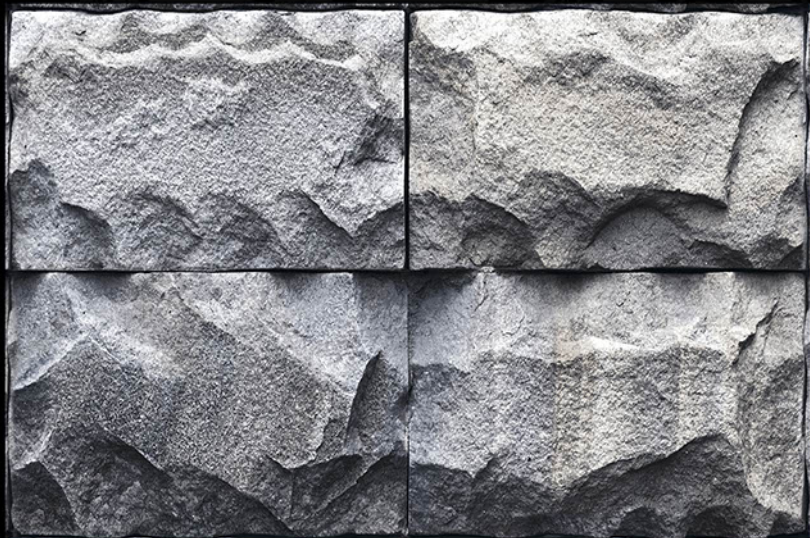

450 mm x 300 mm

Matt Series

Digital Wall Tiles

17064(Random)

450 mm x 300 mm

Matt Series

Digital Wall Tiles

17064(Random)