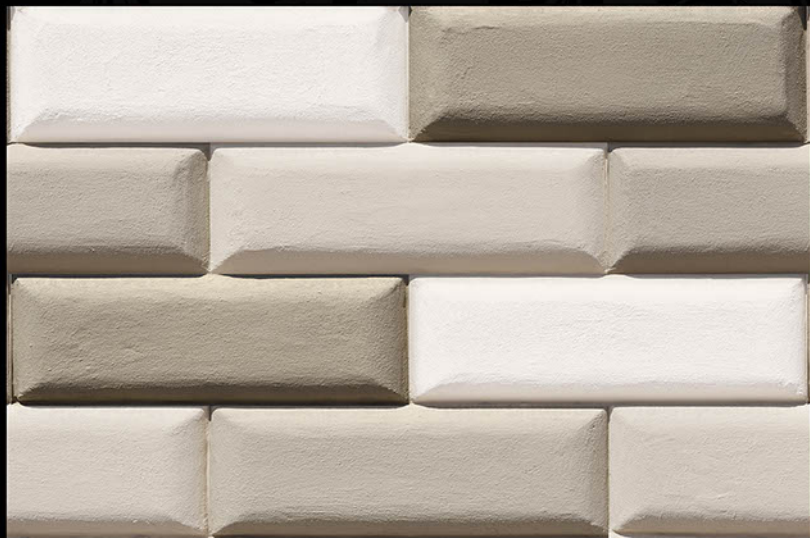

Digital Wall Tiles

17031

450 mm x 300 mm

Matt Series

Digital Wall Tiles

HD digital
DURST Technology

17032

450 mm x 300 mm