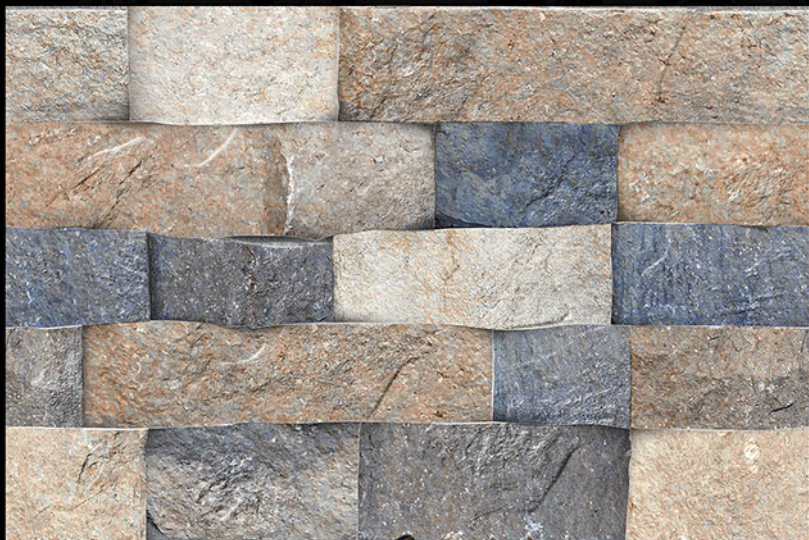

17015

450 mm x 300 mm

Matt Series

Digital Wall Tiles

17016

450 mm x 300 mm

Matt Series

Digital Wall Tiles