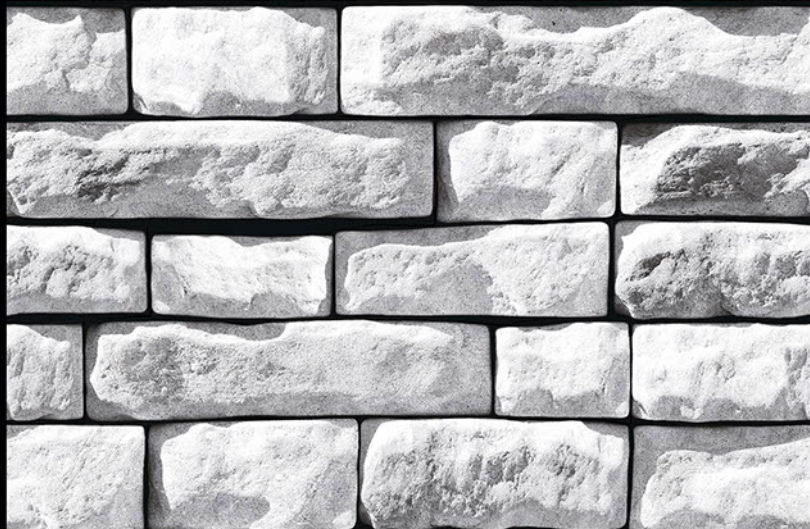

17021

450 mm x 300 mm

Matt Series

Digital Wall Tiles

17022

450 mm x 300 mm

Matt Series

Digital Wall Tiles