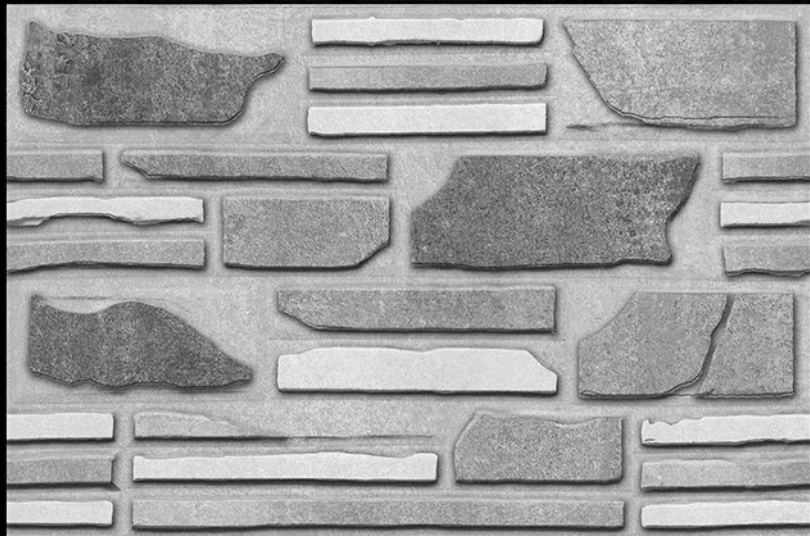

17051

450 mm x 300 mm

Matt Series

Digital Wall Tiles