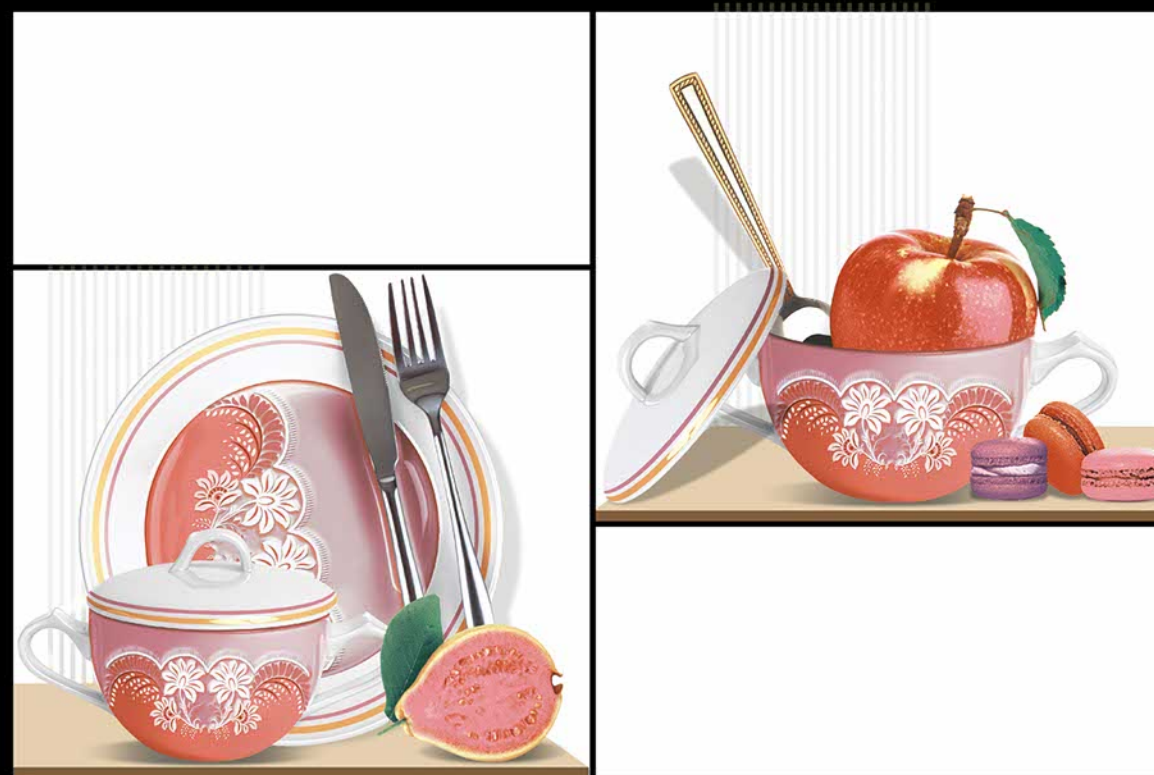

15106_HL_C