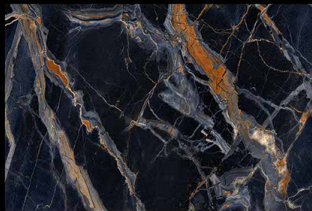

*12301\_HL\_A*

*12301\_HL\_B*

*12301\_D*

450 mm x 300 mm

*Glossy Series*

**Digital Wall Tiles**

*12302\_L*

*12302\_HL\_B*