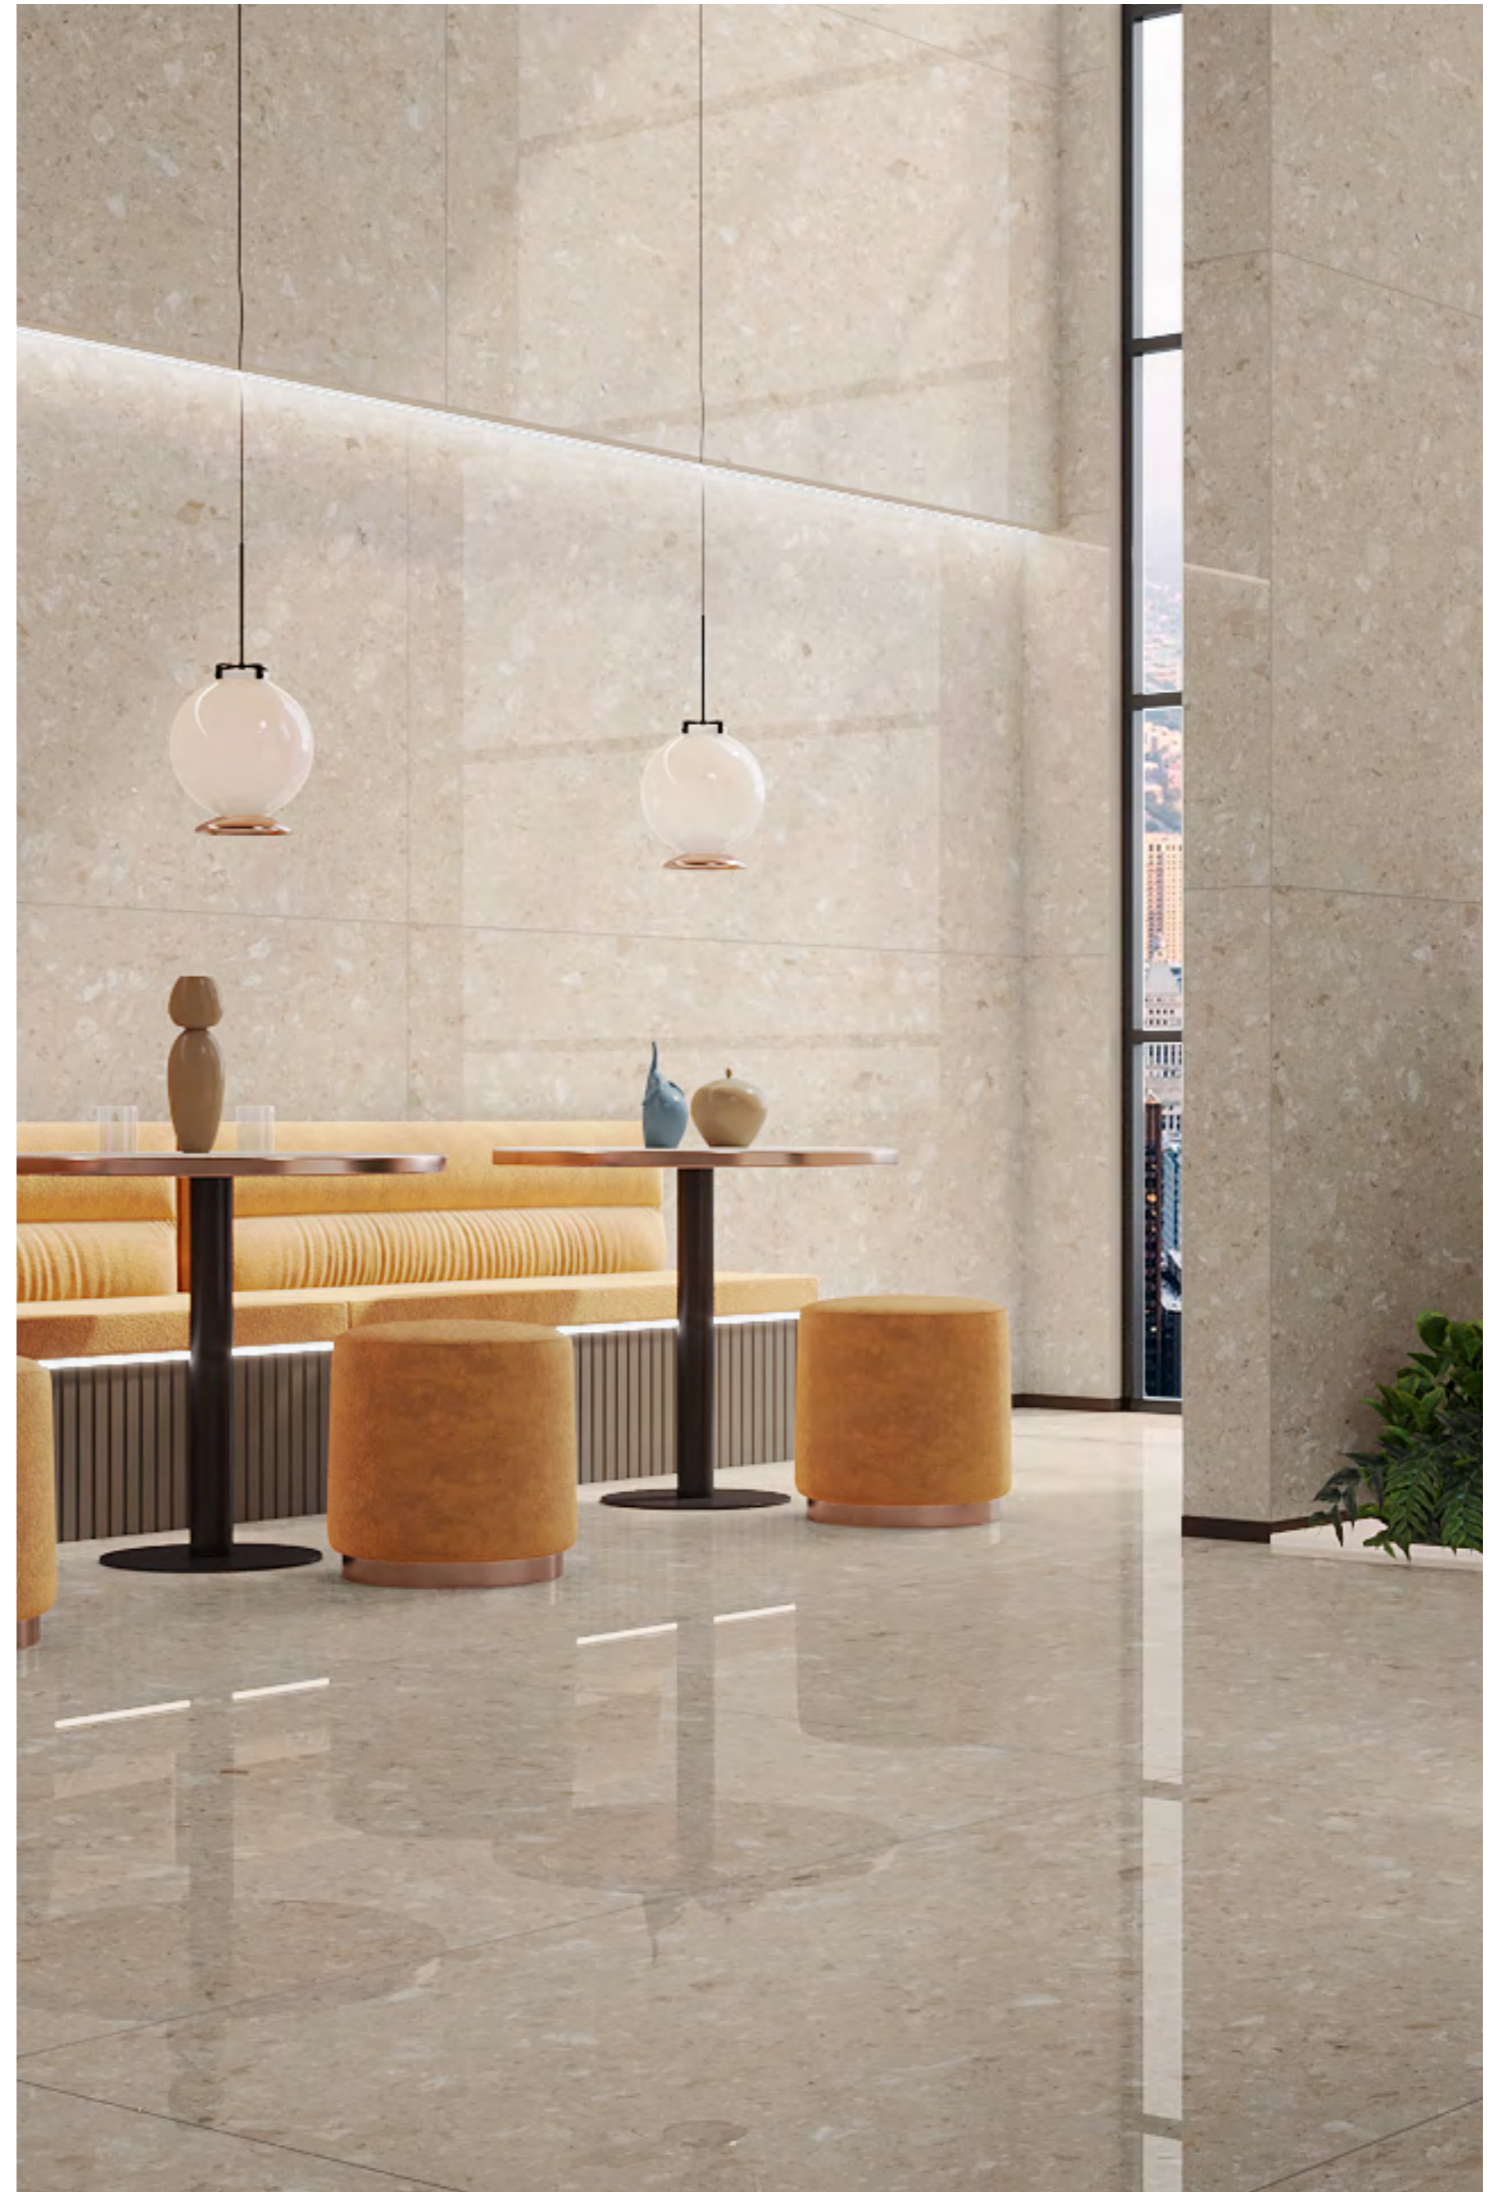

LUXURY LIVING

Toscana Almond

polished

→ EXQUISITE & STRIKING